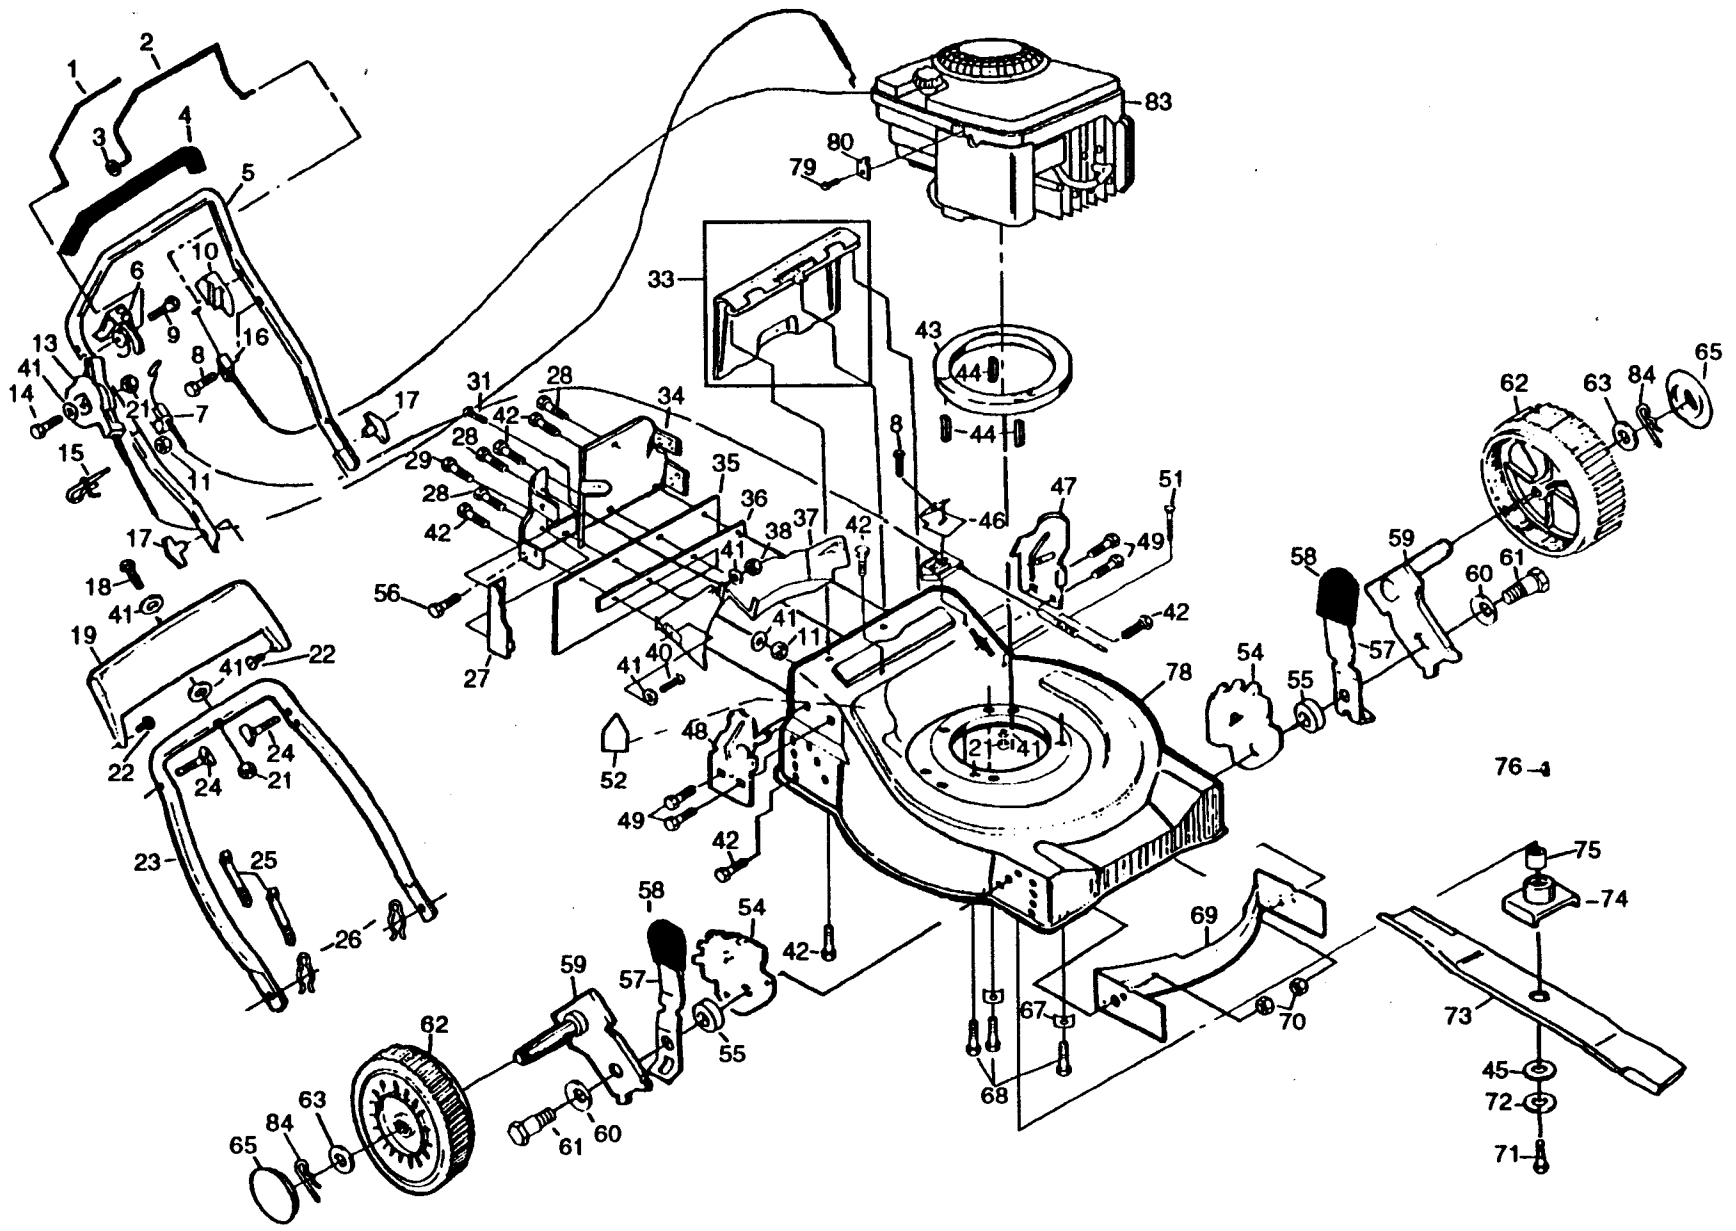

REPAIR PARTS

22" ROTARY LAWN MOWER - - MODEL NO. 56srq, PRODUCT NO. 954 05 50-11 (H56SRQD)

14

REPAIR PARTS

22" ROTARY LAWN MOWER - - MODEL NO. 56srq, PRODUCT NO. 954 05 50-11 (H56SRQD)

KEY NO.	PART NO.	DESCRIPTION	KEY NO.	PART NO.	DESCRIPTION
1	532850839	Drive Bar	44	532850987	Engine Bushing
2	532131100	Engine Control Bar	45	532851074	Washer
3	532050806	Flat Washer	46	532088615	Bracket Cover
4	532850724	Handle Grip	47	532125186	Handle Bracket Assembly (Left)
5	532125295	Upper Handle	48	532125187	Handle Bracket Assembly (Right)
6	532850042	Drive Control Actuator	49	532055187	Thread Cutting Screw 5/16-18 x 3/4
7	532136428	Drive Cable Assembly	51	872070404	Carriage Bolt 1/4-20 x 1/2
8	532085768	Thread Rolling Screw #10-24 x 3/4	52	532107339	Danger Decal
9	532851552	Self-tapping Screw #10-24 x 5/8	54	532850955	Wheel Adjusting Bracket
10	532850041	Zone Control Actuator	55	532084920	Spacer
11	873510400	Locknut 1/4-20	56	532751584	Screw #6
13	532700417	Throttle Control	57	532125168	Selector Spring
14	532086055	Machine Screw 1/4-20 x 2-1/4	58	532087877	Selector Knob
15	532132001	Rope Guide	59	532125169	Axle Arm Assembly
16	532851706	Engine Zone Control Cable	60	532062335	Belleville Washer
17	532136376	Handle Knob	61	532084921	Shoulder Bolt 3/8-16
18	532085436	Hex Washer Head Machine 1/4-20 x 1-1/2	62	532800333	Wheel & Tire Assembly 8.0 x 2.0
19	532800547	Trim Plate Asm.	63	532052160	Washer 17/32 x 1 x 21Ga.
21	532063601	Locknut 1/4-20	65	532850845	Hubcap
22	532036953	Self-tapping Screw #10-24 x 5/8	67	532125078	Engine Washer
23	532125293	Lower Handle	68	532850999	Hex Head Thread Rolling Screw 3/8-16 x 2
24	532131959	Handle Bolt 5/16-18 x 1-3/4	69	532125345	Front Baffle
25	532066426	Wire Ties	70	532751592	Locknut 3/8-16
26	532051793	Hairpin Cotter	71	532850859	Hex Head Machine Screw Gr. 8
27	532138860	Side Baffle	72	532850263	Helical Washer 3/8
28	532086344	Self Tapping Screw #10-24 x 1/2	73	532103524	22" Blade
29	532086779	Hex Head Screw 1/4-20 x 3/4	74	532125375	Blade Adapter
31	532081276	Hex Washer Head Machine Screw #10-24 x 9/16	75	532103113	Spacer
33	532801097	Rear Door Kit	76	532111546	Square Key #HP-505
34	532138859	Back Plate	78	532701428	Lawn Mower Housing (Includes Key No. 52)
35	532130444	Rear Skirt	79	532083816	Thread Rolling Screw #10-32 x 5/8
36	532125224	Backing Strip	80	532213146	* Cable Clamp
37	532850061	Rear Baffle	83	-----	* Engine - Briggs & Stratton, Model No. 124782
38	532074189	Locknut	84	532085179	Retainer Clip
40	532076399	Hex Washer Head Tapping Screw #10-24 x 1/2	--	532701319	Owner's Manual (English)
41	532085723	Washer	--	532701320	Owner's Manual (French)
42	532054583	Hex Tapping Screw 1/4-20 x 1/2	--	532800569	Decal (Engine)
43	532850988	Engine Spacer	--	532801632	Decal (Housing)
			--	532850788	Decal (Trim Plate)