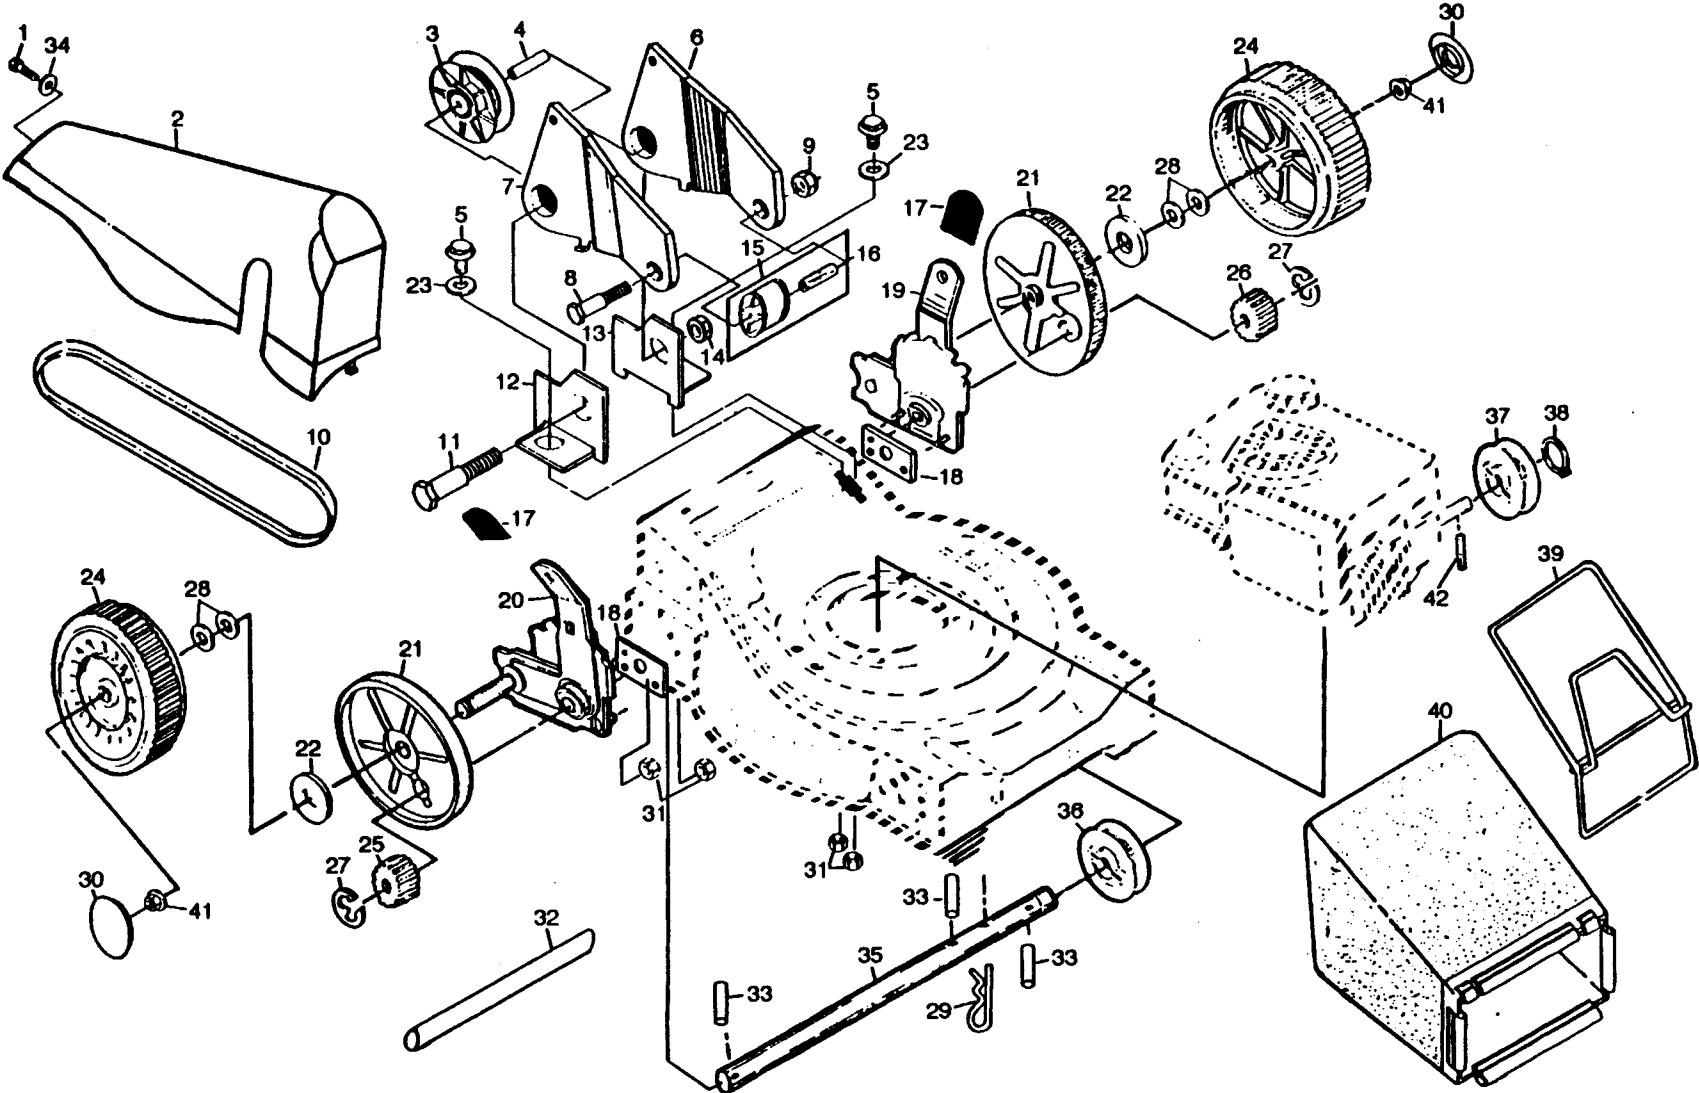

Available accessories not included with mower:
MA36 Clipping Deflector

NOTE: All component dimensions given in U.S. inches. 1 inch = 25.4 mm

* These parts must be purchased through an authorized Briggs & Stratton dealer.

REPAIR PARTS

22" ROTARY LAWN MOWER - - MODEL NO. 56srq, PRODUCT NO. 954 05 50-11 (H56SRQD)

16

REPAIR PARTS

22" ROTARY LAWN MOWER - - MODEL NO. 56srq, PRODUCT NO. 954 05 50-11 (H56SRQD)

KEY NO.	PART NO.	DESCRIPTION	KEY NO.	PART NO.	DESCRIPTION
1	532750097	Hex Washer Head Screw #10-24 x 1/2	22	532067725	Washer
2	532850833	Drive Cover	23	532070543	Flat Washer
3	532128829	Idler Pulley	24	532800334	Wheel & Tire Assembly 9.0 x 2.0
4	532850037	Pulley Spacer	25	532850016	Drive Pinion (Right)
5	532086779	Hex Head Machine Screw 1/4-20 x 3/4	26	532850017	Drive Pinion (Left)
6	532125226	Idler Bracket (Left)	27	812000003	E-Ring
7	532125227	Idler Bracket (Right)	28	532057143	Wave Washer
8	874350424	Hex Head Screw 1/4-20 x 1-1/2	29	532085179	Retainer Clip
9	532050962	Locknut 1/4-20	30	532850845	Hubcap
10	532134109	Drive Belt	31	532063601	Locknut 1/4-20
11	874760524	Hex Head Bolt 5/16-18 x 1-1/2	32	532850373	Drive Shaft Cover
12	532138862	Pivot Bracket (Right)	33	532851980	Drive Pawl
13	532138861	Pivot Bracket (Left)	34	532004802	Washer
14	532063124	Locknut 5/16-18	35	532128488	Drive Shaft
15	532129275	Idler Assembly Kit (Includes Key No. 16)	36	532088082	Driven Pulley
16	532088576	Idler Spacer	37	532850027	Drive Pulley
17	532087877	Selector Knob	38	812000030	Retaining Ring
18	532125230	Spacer Plate	39	532800393	Catcher Frame Assembly
19	532128700	Selector Assembly (Right)	40	532800386	Grass Bag Assembly
20	532128701	Selector Assembly (Left)	41	532083923	Flange Hex Locknut 3/8-16
21	532088080	Dust Cover	--	532850209	Decal "Clean Under"