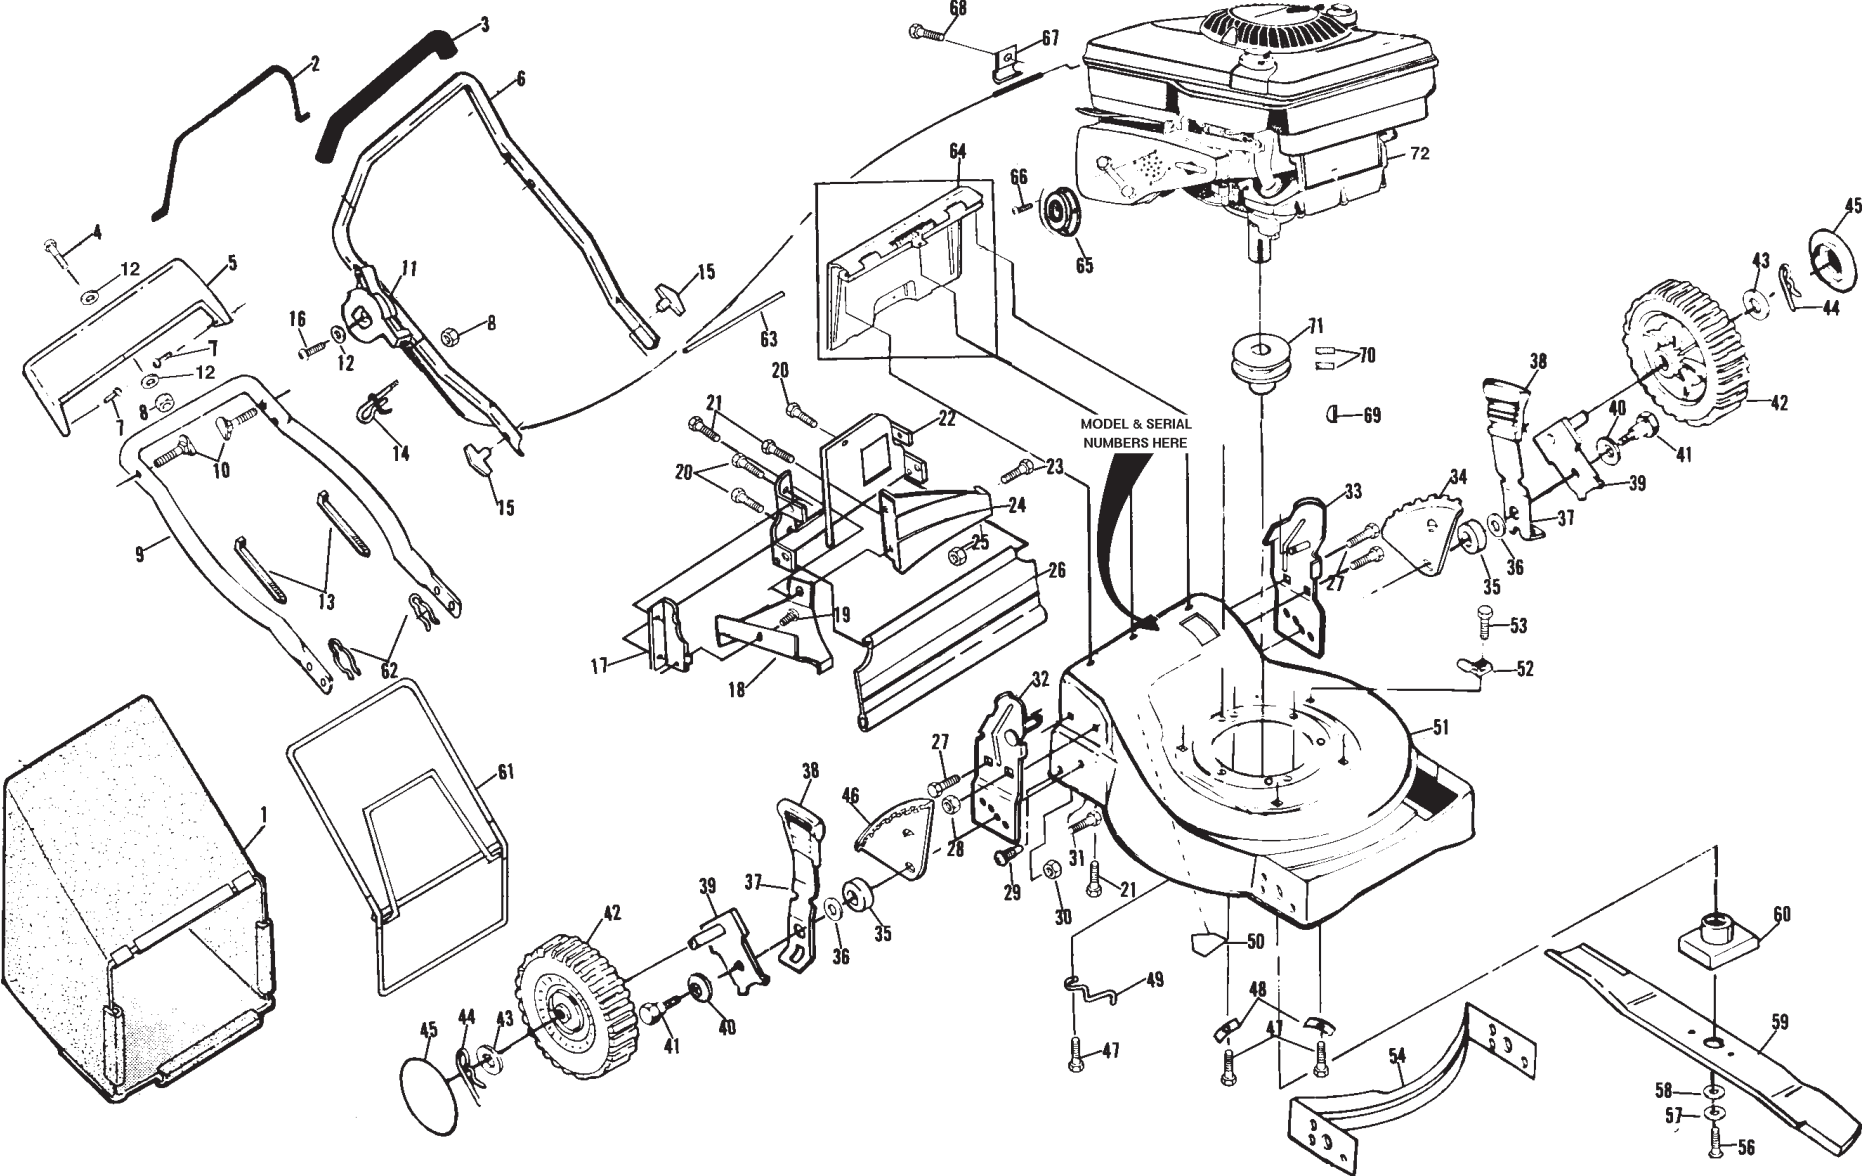

REPAIR PARTS

22" ROTARY LAWN MOWER - - MODEL NO. 56sfe, PRODUCT NO. 954 05 09-01

REPAIR PARTS

22" ROTARY LAWN MOWER - - MODEL NO. 56sfe, PRODUCT NO. 954 05 09-01

KEY NO.	PART NO.	DESCRIPTION	KEY NO.	PART NO.	DESCRIPTION
1	532 80 03-86	Grass Bag Assembly	40	532 06 23-35	Belleville Washer
2	532 80 07-46	Control Bar	41	532 08 49-21	Shoulder Bolt 3/8-16
3	532 85 07-24	Handle Grip	42	532 08 69-43	Wheel & Tire Assembly 9.0 x 2.0
4	532 08 54-36	Hex Washer Head Machine Screw 1/4-20 x 1-1/2	43	532 05 21-60	Washer
5	532 80 05-47	Trim Plate	44	532 08 51-79	Retainer Clip
6	532 12 50-71	Upper Handle	45	532 85 08-45	Hubcap
7	532 03 69-53	Self-tapping Screw #10-24 x 5/8	46	532 80 03-68	Wheel Adjusting Bracket (RR)
8	532 06 36-01	Locknut 1/4-20	47	532 85 09-98	Thread Rolling Screw 3/8-16 x 1
9	532 12 51-73	Lower Handle	48	532 12 50-78	Engine Washer
10	532 05 87-14	Handle Bolt	49	532 85 10-00	Belt Snubber
11	532 85 14-64	Throttle Control	50	532 10 73-39	Danger Decal
12	532 08 57-23	Washer	51	532 80 10-14	Lawn Mower Housing (Includes Key No. 50)
13	532 06 64-26	Wire Tie	52	532 08 79-30	Guide Clip (Housing)
14	532 80 03-57	Rope Guide	53	532 75 00-97	Hex Washer Head Screw #10-24 x 1/2
15	532 06 36-88	Handle Knob	54	532 12 50-81	Front Baffle
16	532 85 11-85	Round Head Screw 1/4-20 x 2-3/4	56	532 85 10-84	Hex Head Screw 3/8-24 x 1-3/8 Gr. 8
17	532 12 50-76	Side Baffle	57	532 85 02-63	Helical Lockwasher 3/8
18	532 12 50-75	Discharge Baffle	58	532 85 10-74	Hardened Washer
19	532 08 63-44	Hex Head Screw #10-24 x 1/2	59	532 85 09-73	22" Blade
20	532 08 12-83	Self-tapping Screw #10-24 x 3/8	60	532 85 15-14	Blade Adapter
21	532 05 45-83	Hex Tapping Screw 1/4-20 x 1/2	61	532 80 03-93	Catcher Frame Assembly
22	532 12 52-19	Back Plate	62	532 05 17-93	Hairpin Cotter
23	532 04 19-45	Thread Screw #10-24 x 1/2	63	532 75 03-28	Hinge Rod
24	532 12 50-73	Rear Baffle	64	532 12 50-80	Rear Door
25	532 06 91-80	Locknut	65	532 10 32-51	* Muffler Deflector
26	532 75 10-83	Rear Skirt	66	532 09 37-05	* Screw #8-32 x 3/8
27	532 05 51-87	Thread Cutting Screw 5/16-18 x 3/4	67	532 21 31-46	* Cable Clamp
28	532 06 31-24	Locknut	68	532 10 74-88	Thread Rolling Screw #10-32 x 5/8
29	532 08 86-52	Hinge Screw	69	532 08 76-77	Hi-Pro Key
30	532 07 44-00	Locknut	70	532 05 97-08	Set Screw 1/4-20 x 5/16
31	532 06 62-38	Carriage Bolt	71	532 08 45-96	Engine Pulley
32	532 12 50-38	Handle Bracket Assembly (Right)	72	--- -- -- -- -- *	Engine - Briggs & Stratton Model No. 124707
33	532 12 50-40	Handle Bracket Assembly (Left)			Type No. 3120-01
34	532 80 03-70	Wheel Adjusting Bracket (LR)	--	532 80 16-79	Operator's Manual (English)
35	532 08 49-20	Spacer	--	532 12 84-35	Operator's Manual (French)
36	532 08 83-48	Washer	--	532 80 05-69	Decal (Engine)
37	532 12 50-66	Selector Spring	--	532 85 07-95	Stripe Decal (Housing)
38	532 07 78-65	Selector Knob	--	532 85 07-88	Decal (Trim Plate)
39	532 12 50-79	Axle Arm Assembly			

* These parts must be purchased through an authorized Briggs & Stratton dealer.