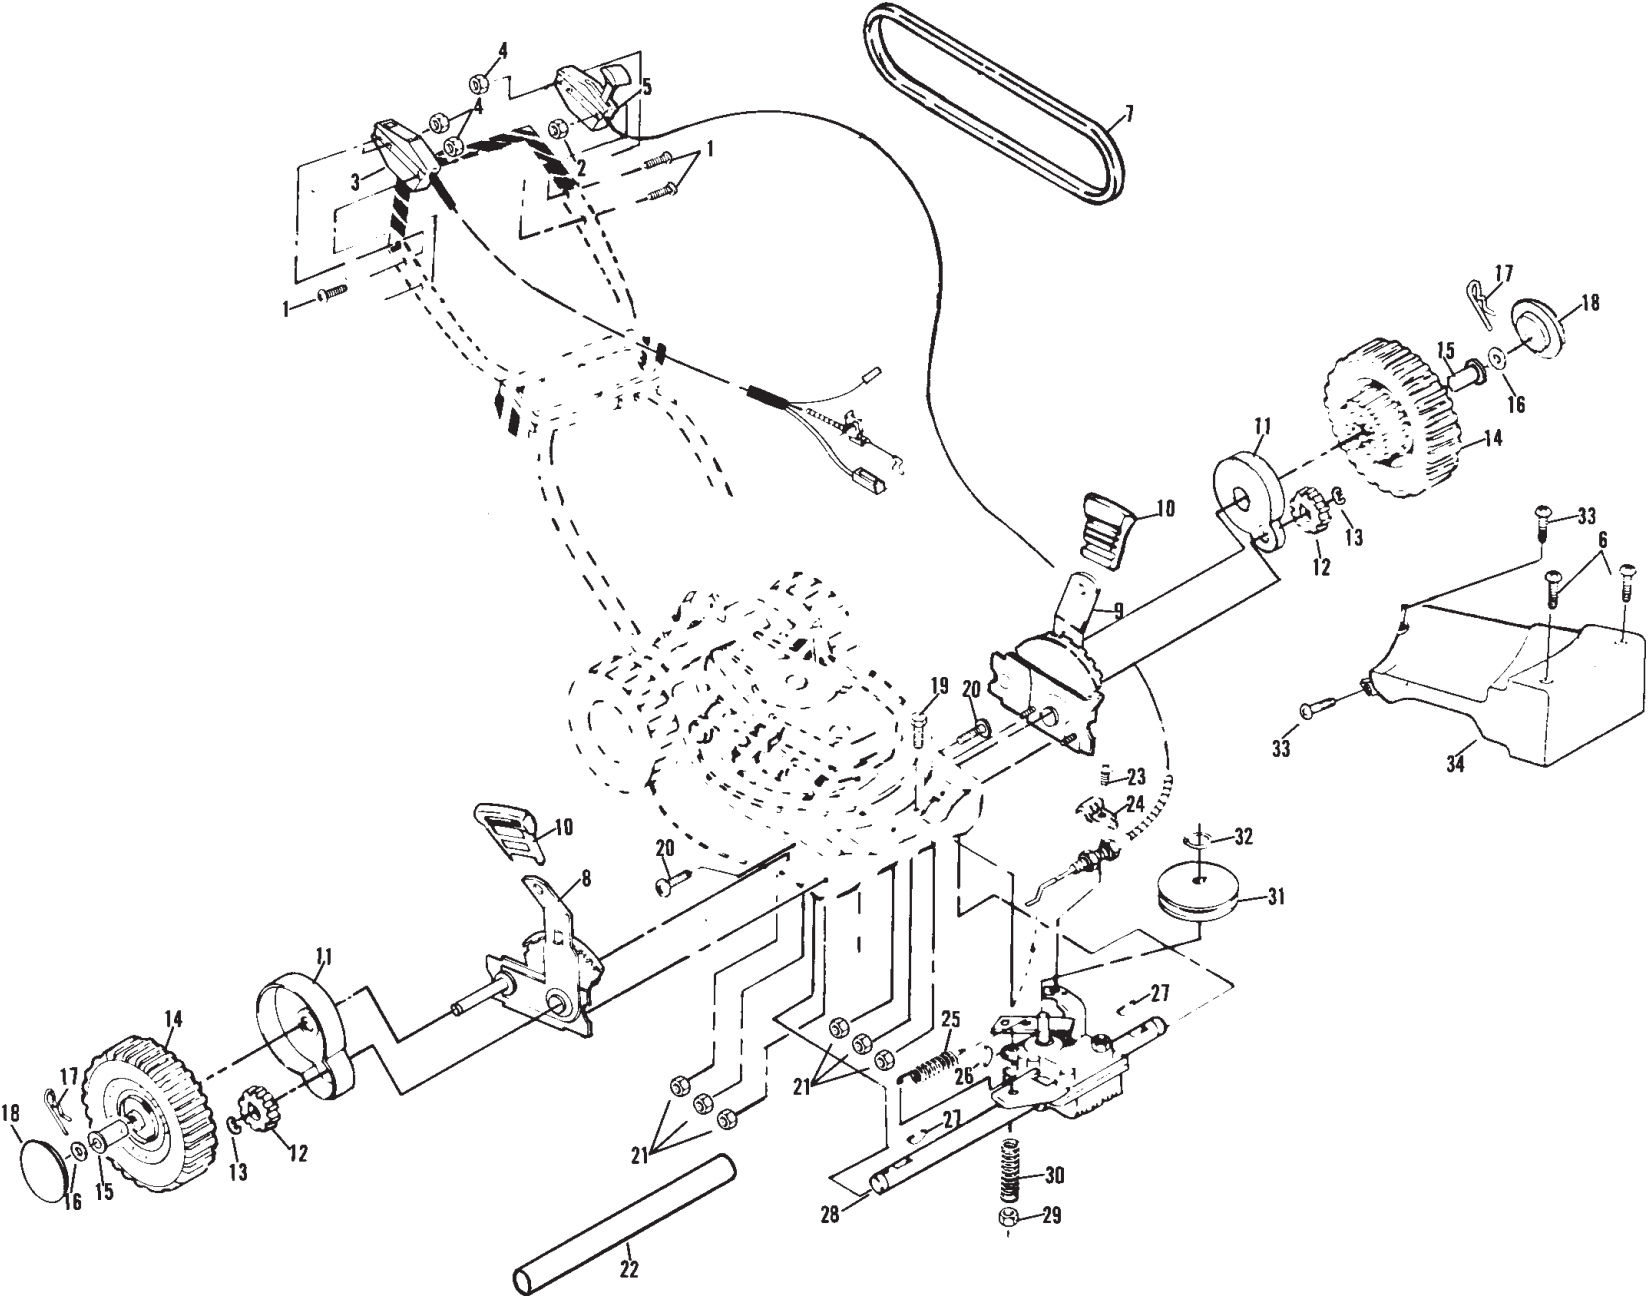

REPAIR PARTS

22" ROTARY LAWN MOWER - - MODEL NO. 56sfe, PRODUCT NO. 954 05 09-01

REPAIR PARTS

22" ROTARY LAWN MOWER - - MODEL NO. 56sfe, PRODUCT NO. 954 05 09-01

KEY NO.	PART NO.	DESCRIPTION	KEY NO.	PART NO.	DESCRIPTION
1	532 08 56-92	Machine Screw 1/4-20 x 2-1/8	19	532 05 43-38	Hex Head Bolt 1/4-20 x 2-3/4
2	532 05 34-90	Locknut 1/4-20	20	532 06 15-28	Flat Head Machine Screw 1/4-20 x 3/4
3	532 80 16-33	Engine Zone Control Cable	21	532 06 36-01	Locknut 1/4-20
4	532 06 36-01	Locknut 1/4-20	22	532 08 60-12	Drive Shaft Cover
5	532 85 10-97	Drive Control	23	532 75 01-08	Hex Washer Head Tapping Screw #10-24 x 3/8
6	532 08 76-66	Self-tapping Screw #10-24 x 2-3/4	24	532 08 37-00	Cable Clamp
7	532 08 36-91	V-Belt	25	532 07 51-92	Spring
8	532 80 03-66	Wheel Adjuster Assembly (Right)	26	532 05 70-76	Woodruff Key #213
9	532 80 03-63	Wheel Adjuster Assembly (Left)	27	532 06 56-92	Woodruff Key #3
10	532 07 78-65	Selector Knob	28	532 75 10-01	Gear Case Assembly
11	532 07 64-01	Dust Cover	29	532 06 80-38	Locknut
12	532 07 45-07	Pinion	30	532 08 36-32	Spring
13	532 05 37-53	E-Ring	31	532 08 36-81	Drive Pulley
14	532 08 69-54	Wheel & Tire Assembly 8.0 x 2.0	32	532 07 49-76	Retaining Ring
15	532 08 69-60	Wheel Bushing	33	532 75 00-97	Hex Washer Head Screw #10-24 x 1/2
16	532 05 21-60	Washer	34	532 85 08-25	Drive Cover
17	532 08 51-79	Retainer Clip	--	532 80 05-75	Decal (Drive Cover)
18	532 85 08-44	Hubcap