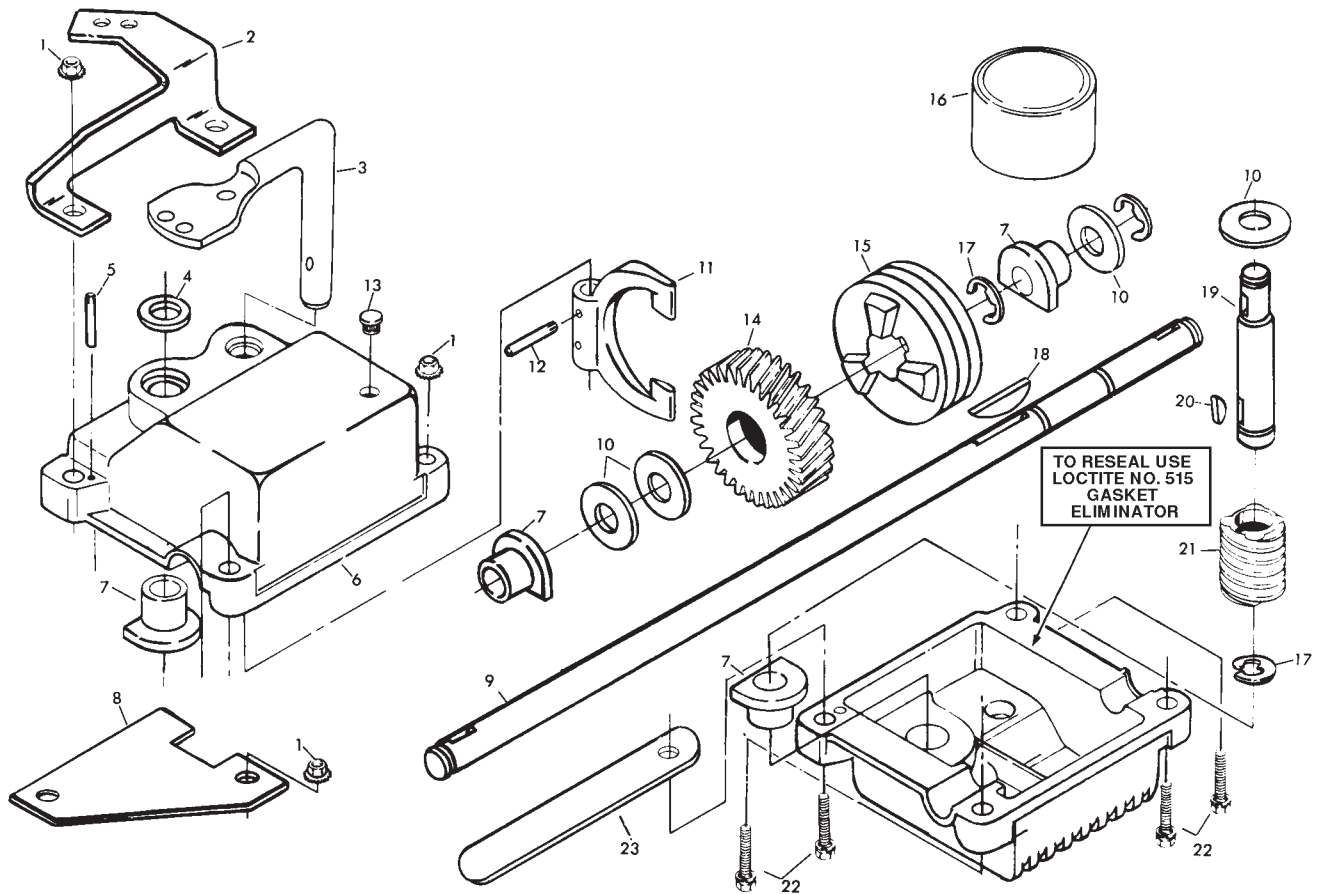

REPAIR PARTS

22" ROTARY LAWN MOWER - - MODEL NO. 56sfe, PRODUCT NO. 954 05 09-01

GEAR CASE ASSEMBLY - - PART NUMBER 532 75 10-01

KEY PART NO. NO.

KEY NO.	PART NO.	DESCRIPTION
1	532 05 38-38	Keps Locknut 1/4-20
2	532 08 51-78	Adjusting Bracket
3	532 08 83-86	Shifter Assembly
4	532 05 70-72	Seal
5	532 05 73-88	Grooved Pin 1/8 x 1/2
6	532 04 80-32	Gear Case Halves (Includes Upper and Lower Halves and Key Nos. 4,5, and 7)
7	532 07 78-81	Bearing
8	532 07 70-39	Spring Bracket
9	532 75 04-30	Drive Shaft
10	532 05 70-79	Hardened Washer
11	532 07 51-44	Yoke Clutch

KEY PART NO. NO.

KEY NO.	PART NO.	DESCRIPTION
12	532 08 78-22	Grooved Pin 1/8 x 3/4
13	532 08 64-47	Plug
14	532 08 36-59	Helical Gear
15	532 75 04-36	Jaw Clutch
16	532 75 03-55	Grease
17	532 05 37-53	E-Ring
18	532 85 08-48	Hi-Pro Key
19	532 08 37-20	Worm Shaft
20	532 06 56-92	Woodruff Key #3
21	532 08 36-80	Worm
22	532 05 09-50	Hex Head Machine Screw 1/4-20 x 1-1/4
23	532 75 10-46	Identification Tag