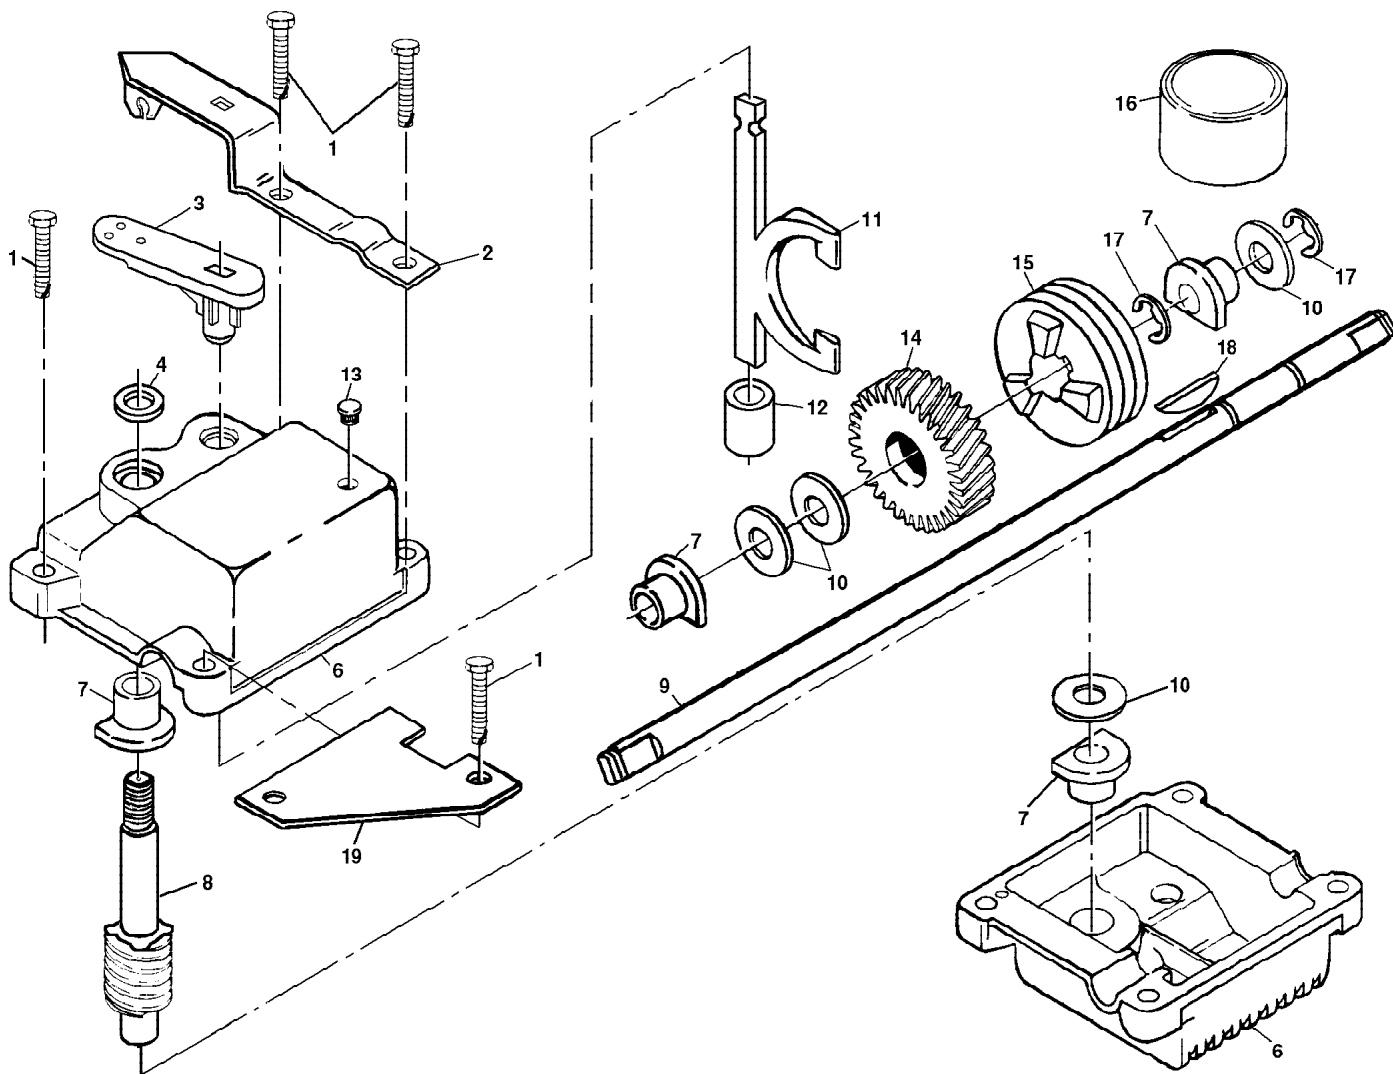

# REPAIR PARTS

## GEAR CASE ASSEMBLY PART NUMBER 532702511

KEY NO.	PART NO.	DESCRIPTION
1	817490416	Tapping Screw 1/4-20 x 1-1/4
2	532140269	Engagement Bracket
3	532137053	Shifter
4	532057072	Seal
6	532048373	Gear Case Halves Kit (Includes Key Nos. 4, and 7)
7	532077881	Bearing
8	532137051	Worm Shaft
9	532137074	Drive Shaft
10	532057079	Hardened Washer

**NOTE:** All component dimensions given in U.S. inches.  
1 inch = 25.4 mm

KEY NO.	PART NO.	DESCRIPTION
18	532137090	Spring
20	532075192	Spring
21	532067725	Washer
22	532702511	Gear Case Assembly
23	532137052	Drive Pulley
24	532132010	Locknut
27	532700479	Drive Cover
28	532087866	Pan Head Machine Screw #10-24 x 2-3/4
29	532136797	Pan Head Machine Screw #10-24 x 1-3/4
30	532142072	Drive Cover Decal
32	532137078	V-Belt
38	532086012	Drive Shaft Cover
39	532086960	Wheel Bushing
---	532750320	Decal RH (Height Adjuster)
---	532750319	Decal LH (Height Adjuster)