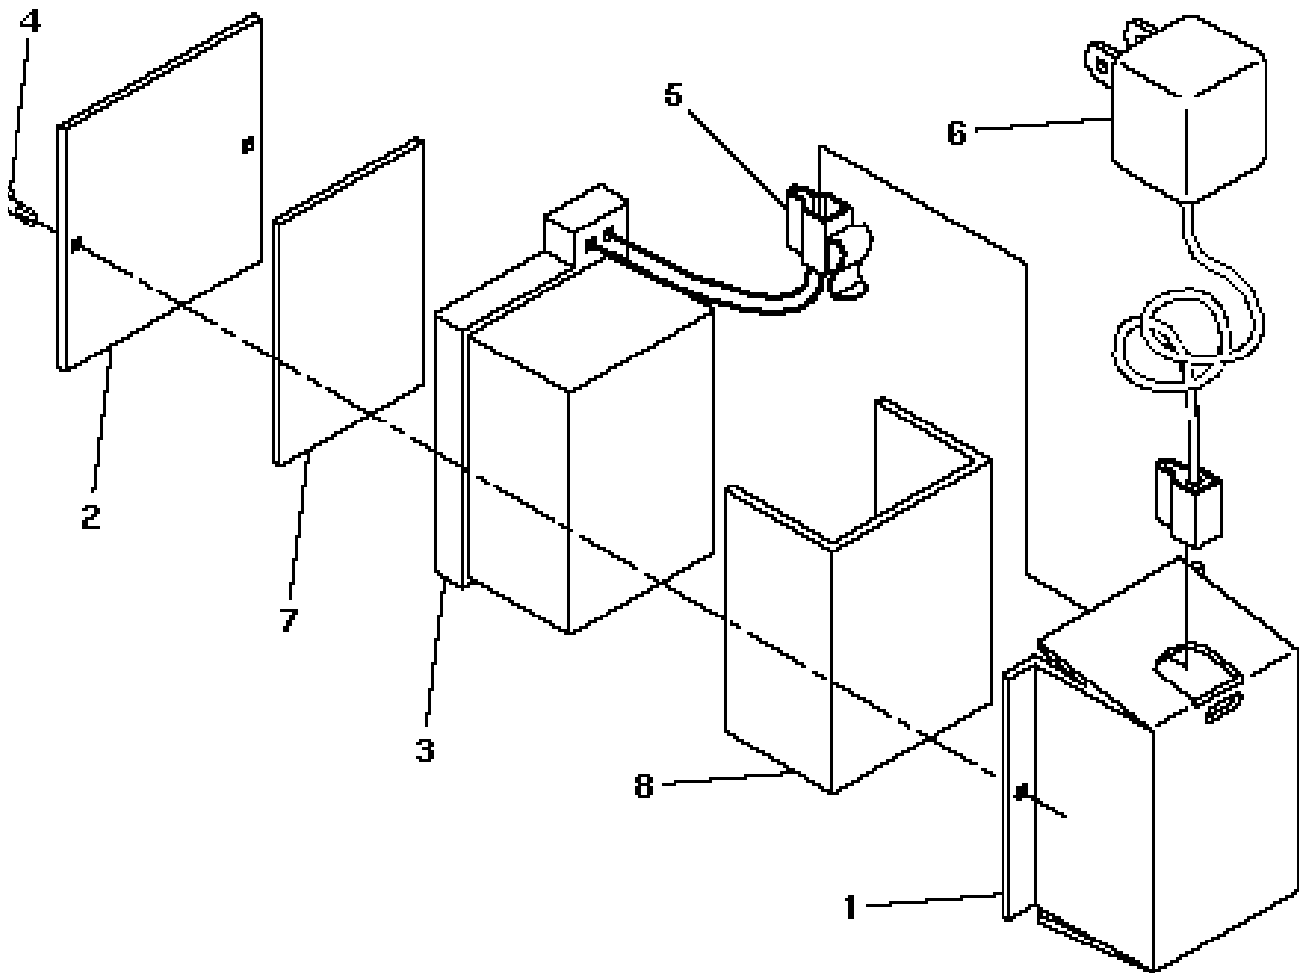

REPAIR PARTS

ROTARY LAWN MOWER -- MODEL NO. 56sfe (954076401A)

BATTERY

KEY NO.	PART NO.	DESCRIPTION
1	532125286	Battery Bracket
2	532125287	Battery Cover
3	532750909	Battery Kit (Includes Key Nos. 5 & 7)
4	532750097	Hex Washer Head Screw #10-24 x 1/2
5	532086353	Connector Mounting Clip
6	532111549	Battery Charger
7	532086649	Battery Pad
8	532134861	Battery Wrap