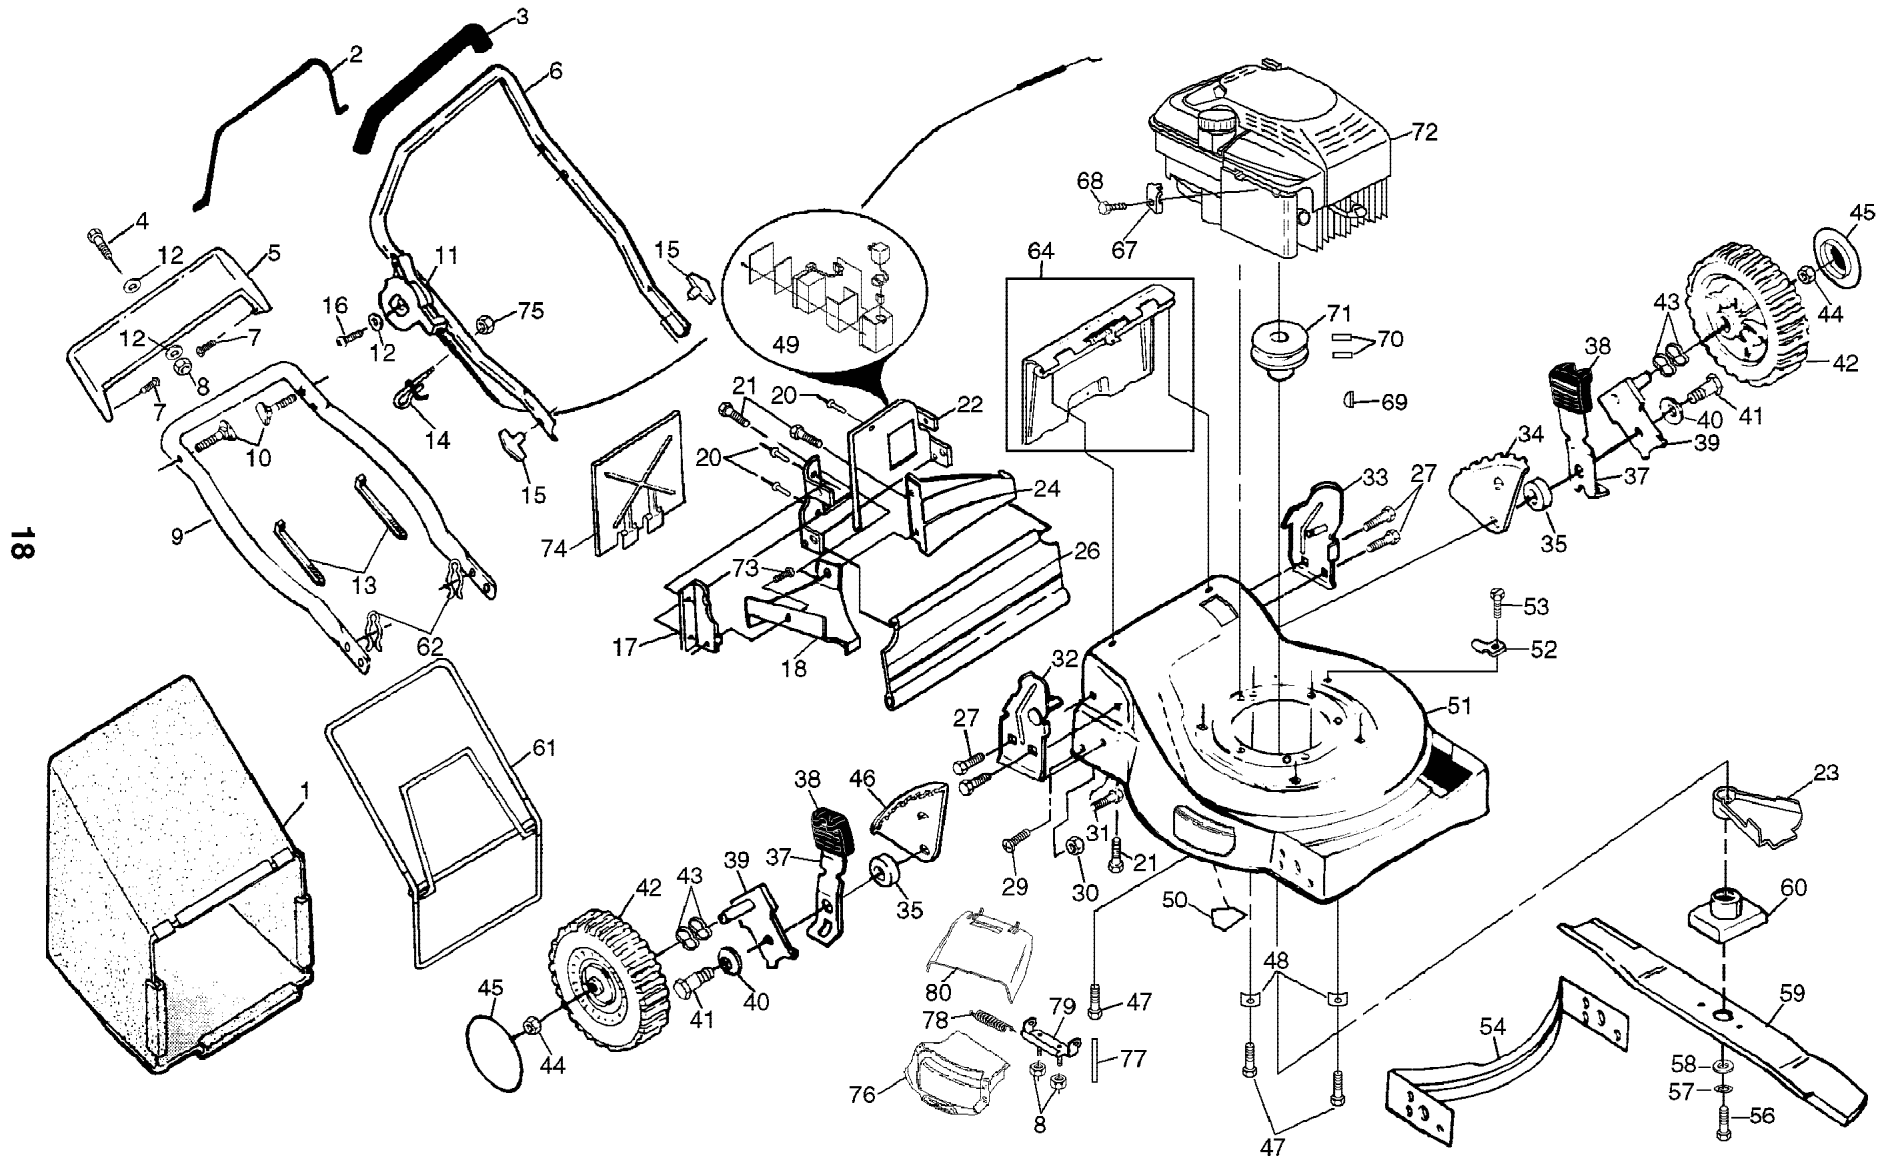

REPAIR PARTS

ROTARY LAWN MOWER - - MODEL NO. 56sfe (954076401A)

REPAIR PARTS

ROTARY LAWN MOWER - - MODEL NO. 56sfe (954076401A)

19

KEY NO.	PART NO.	DESCRIPTION	KEY NO.	PART NO.	DESCRIPTION
1	532800386	Grass Bag Assembly	43	532057143	Wave Washer
2	532131085	Control Bar	44	532083923	Nut
3	532850724	Handle Grip	45	532850845	Hubcap
4	532085436	Hex Washer Head Machine Screw 1/4-20 x 1-1/2	46	532151010	Wheel Adjusting Bracket (Right)
5	532800547	Trim Plate	47	532150406	Thread Rolling Screw 3/8-16 x 1
6	532125294	Upper Handle	48	532125078	Engine Washer
7	532036953	Self-tapping Screw #10-24 x 5/8	49	-----	Battery (See Battery Repair Parts Page)
8	532063601	Locknut 1/4-20	50	532107339	Danger Decal
9	532125293	Lower Handle	51	532151022	Lawn Mower Housing (Includes Key No. 50)
10	532131959	Handle Bolt	52	532087930	Guide Clip (Housing)
11	532700417	Throttle Control	53	532750097	Hex Washer Head Screw #10-24 x 1/2
12	532085723	Washer	54	532125345	Front Baffle
13	532066426	Wire Tie	56	532851084	Hex Head Screw 3/8-24 x 1-3/8 Gr. 8
14	532132001	Rope Guide	57	532850263	Helical Lockwasher 3/8
15	532136376	Handle Knob	58	532851074	Hardened Washer
16	532701650	Round Head Screw 1/4-20 x 2-3/4	59	532141114	22" Blade
17	532138860	Side Baffle	60	532851514	Blade Adapter
18	532125376	Discharge Baffle	61	532088614	Catcher Frame Assembly
20	532128415	Rivet	62	532051793	Hairpin Cotter
21	532054583	Hex Tapping Screw 1/4-20 x 1/2	64	532147612	Rear Door Assembly
22	532142194	Back Plate	67	532213146	* Cable Clamp
23	532134612	Debris Shield	68	532083816	Thread Rolling Screw #10-32 x 5/8
24	532125348	Rear Baffle	69	532087677	Hi-Pro Key
26	532140540	Rear Skirt	70	532059708	Set Screw 1/4-20 x 5/16
27	532150078	Thread Cutting Screw 5/16-18 x 3/4	71	532084596	Engine Pulley
29	532088652	Hinge Screw	72	-----	* Engine - Briggs & Stratton - Model No. 128807
30	532751592	Locknut	73	532150050	Screw
32	532142007	Handle Bracket Assembly (Right)	74	532125368	Mulcher Plate
33	532142008	Handle Bracket Assembly (Left)	75	873510400	Keps Locknut
34	532151009	Wheel Adjusting Bracket (Left)	76	532150654	Mulcher Door
35	532146630	Spacer	77	532147286	Hinge Rod
37	532125066	Selector Spring	78	532145286	Hinge Spring
38	532701037	Selector Knob	79	532147775	Hinge Bracket W/Fin
39	532151254	Axle Arm Assembly	80	532150653	Discharge Deflector
40	532062335	Belleville Washer	--	532151021	Owner's Manual (English/French)
41	532142748	Shoulder Bolt 3/8-16	--	532150321	Decal (Trim Plate)
42	532800333	Wheel & Tire Assembly	--	532057303	Lubriplate (Not shown)

* These parts must be purchased through an authorized Briggs & Stratton dealer.