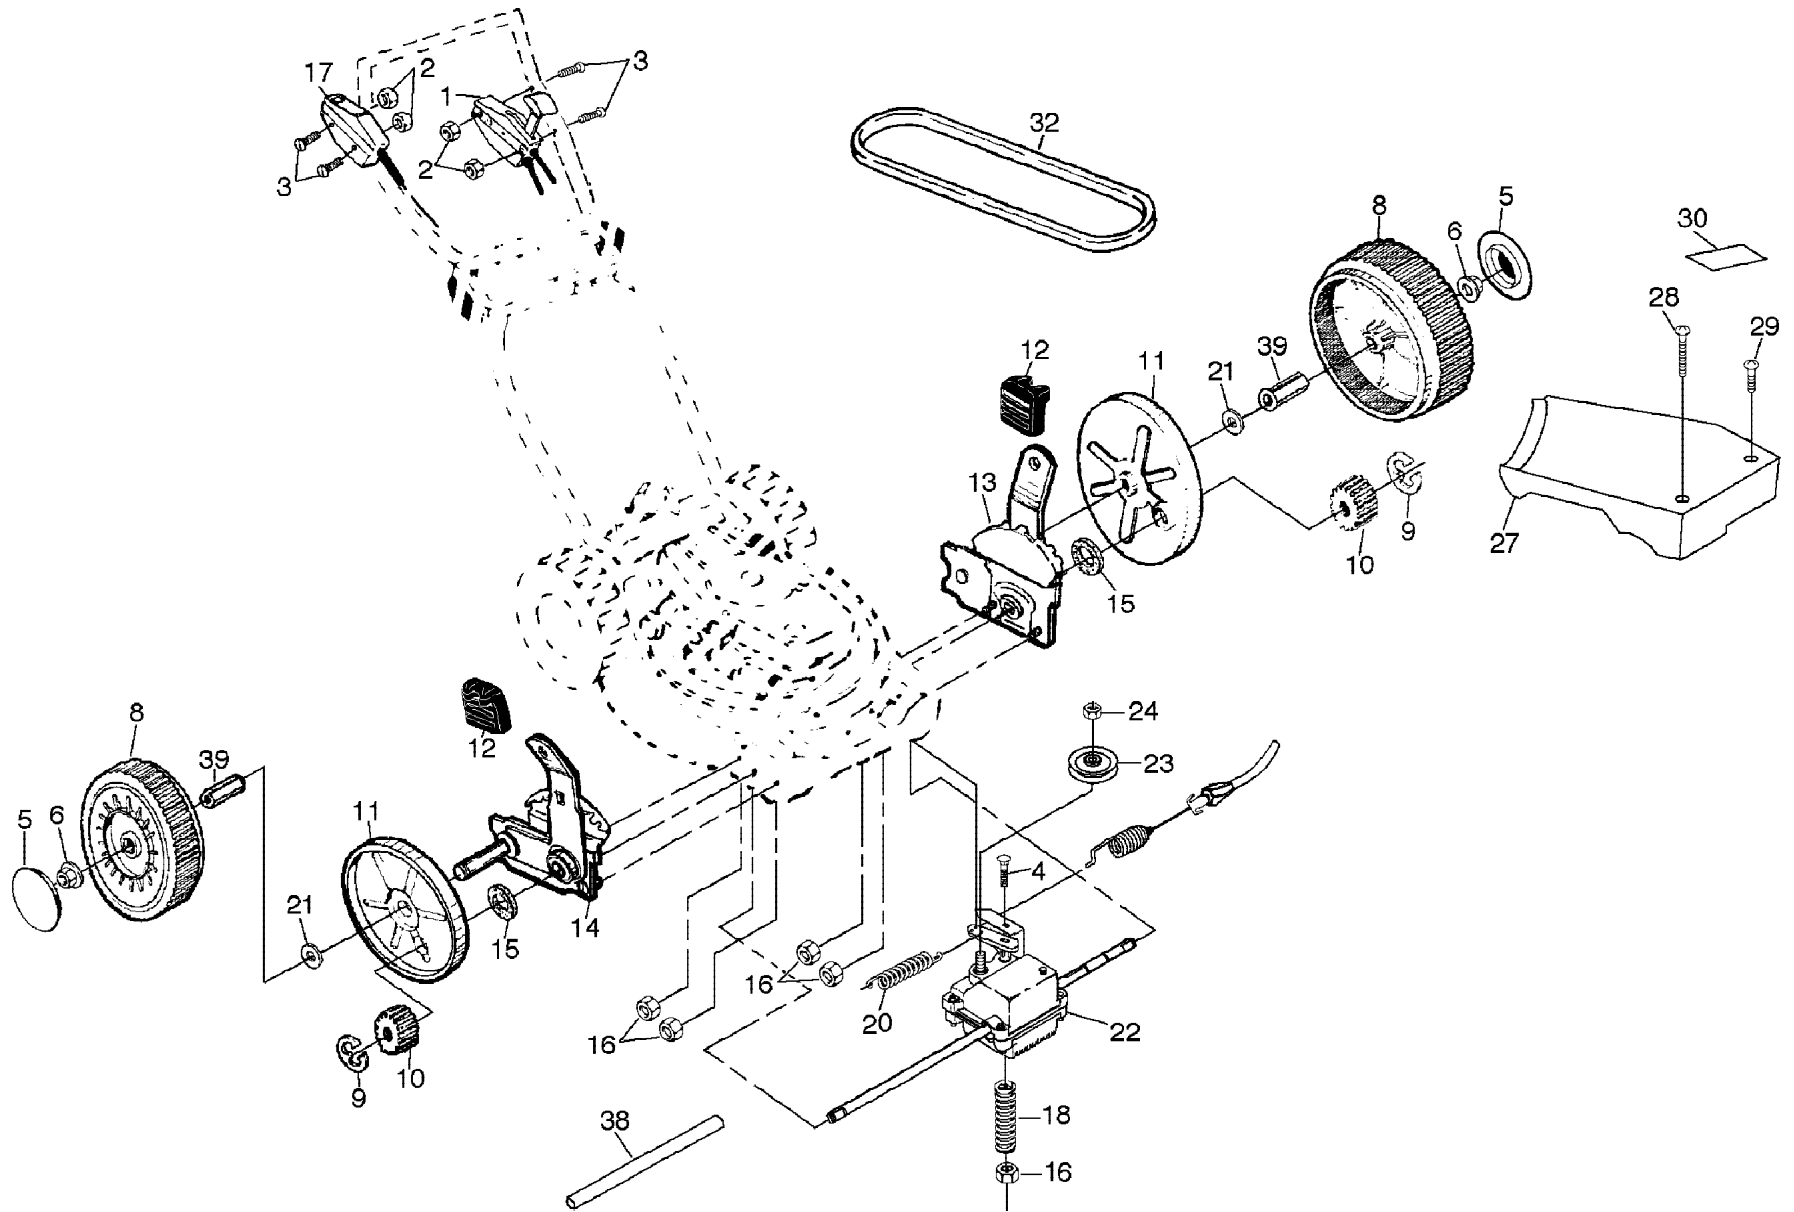

REPAIR PARTS

ROTARY LAWN MOWER - - MODEL NO. 56sfe (954076401A)

20

REPAIR PARTS

ROTARY LAWN MOWER - - MODEL NO. 56sfe (954076401A)

KEY NO.	PART NO.	DESCRIPTION
1	532700617	Drive Control
2	532063601	Locknut 1/4-20
3	532144929	Hex Washer Head Screw 1/4-20 x 2-1/8
4	532700875	Carriage Bolt 1/4-20 x 2
5	532850845	Hubcap
6	532145212	Flanged Locknut
8	532700953	Wheel & Tire Assembly
9	812000058	E-ring
10	532137054	Pinion
11	532088080	Dust Cover
12	532701037	Selector Knob
13	532150990	Wheel Adjuster Assembly (Left)
14	532150989	Wheel Adjuster Assembly (Right)
15	532088118	Felt Washer
16	532063601	Locknut 1/4-20
17	532148306	Engine Zone Control Cable

KEY NO.	PART NO.	DESCRIPTION
18	532137090	Spring
20	532075192	Spring
21	532067725	Washer
22	532702511	Gear Case Assembly
23	532137052	Drive Pulley
24	532132010	Locknut
27	532700479	Drive Cover
28	532087866	Pan Head Machine Screw #10-24 x 2-3/4
29	532136797	Pan Head Machine Screw #10-24 x 1-3/4
30	532142072	Drive Cover Decal
32	532137078	V-Belt
38	532086012	Drive Shaft Cover
39	532086960	Wheel Bushing
---	532750320	Decal RH (Height Adjuster)
---	532750319	Decal LH (Height Adjuster)