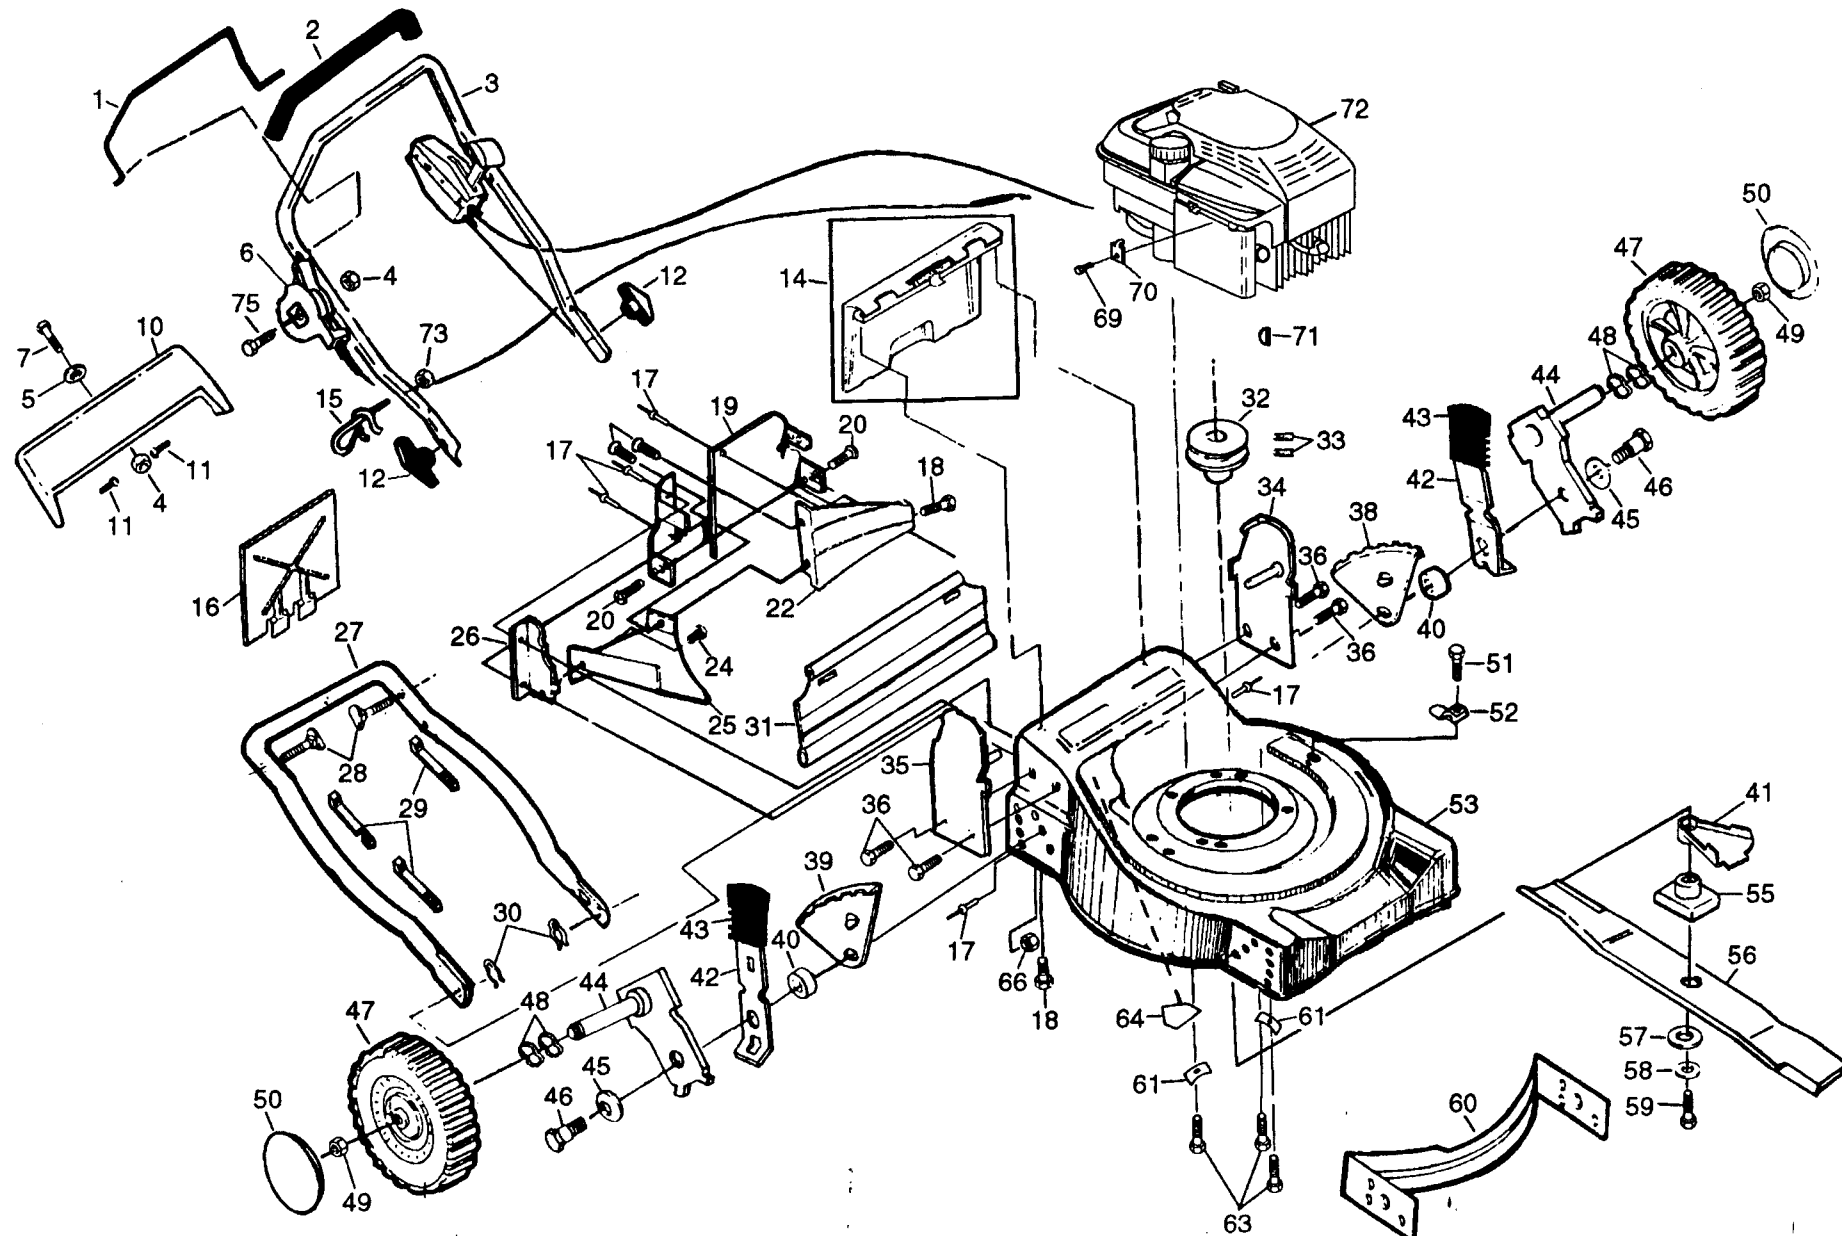

REPAIR PARTS

ROTARY LAWN MOWER - - MODEL NO. 56sf (H56sfg) PRODUCT NO. 954 07 25-01

22

REPAIR PARTS

ROTARY LAWN MOWER - - MODEL NO. 56sf (H56sfg) PRODUCT NO. 954 07 25-01

KEY NO.	PART NO.	DESCRIPTION	KEY NO.	PART NO.	DESCRIPTION
1	532131094	Control Bar	41	532134612	Shield Debris
2	532850724	Handle Grip	42	532125066	Selector Spring
3	532125294	Upper Handle	43	532701037	Selector Knob
4	532063601	Locknut 1/4-20	44	532125061	Axle Arm Assembly
5	532085723	Washer	45	532062335	Belleville Washer
6	532700417	Throttle Control	46	532142748	Shoulder Bolt 3/8-16
7	532085436	Machine Screw 1/4-20 x 1	47	532800333	Wheel & Tire Assembly
10	532800547	Trim Plate	48	532057143	Wave Washer
11	532036953	Self-tapping Screw #10-24 x 5/8	49	532083923	Hex Nut
12	532136376	Handle Knob	50	532850845	Hubcap
14	532147612	Rear Door Assembly	51	532750097	Hex Washer Head Screw #10-24 x 1/2
15	532132001	Rope Guide	52	532087930	Guide Clip
16	532125368	Mulcher Plate	53	532149112	Lawn Mower Housing (Includes Key No. 64)
17	532128415	Pop Rivet	55	532851514	Blade Adapter
18	532054583	Hex Tapping Screw 1/4-20 x 1/2	56	532141114	22" Blade
19	532139734	Back Plate	57	532851074	Hardened Washer
20	532088652	Hinge Screw	58	532850263	Helical Lockwasher 3/8
22	532125348	Rear Baffle	59	532851084	Hex Head Screw 3/8-24 x 1-3/8
24	532086344	Hex Head Screw #10-24 x 1/2	60	532125345	Front Baffle
25	532125376	Discharge Baffle	61	532125078	Engine Washer
26	532138860	Side Baffle	62	532135030	Retainer Ring Debris Shield
27	532125293	Lower Handle	63	532850998	Hex Head Thread Rolling Screw 3/8-16 x 1
28	532131959	Handle Bolt	64	532107339	Danger Decal
29	532066426	Wire Tie	66	532751592	Locknut 3/8-16
30	532051793	Hairpin Cotter	69	532083816	Thread Rolling Screw #10-32 x 5/8
31	532140540	Rear Skirt	70	532213146	* Cable Clamp
32	532084596	Engine Pulley	71	532087677	Hi-Pro Key #HP-505
33	532059708	Set Screw 1/4-20 x 5/16	72	-----	* Engine - Briggs & Stratton, Model No. 128802
34	532142008	Handle Bracket Assembly (Left)	73	873510400	Locknut Keps 1/4-20
35	532142007	Handle Bracket Assembly (Right)	75	532059935	Screw 1/4-20 x 1.75
36	532055187	Thread Cutting Screw 5/16-18 x 3/4	--	532149955	Owner's Manual (English)
38	532142842	Wheel Adjusting Bracket (Left Rear)	--	532131844	Decal (Housing)
39	532142843	Wheel Adjusting Bracket (Right Rear)	--	532850788	Decal (Trim Plate)
40	532084920	Spacer	--	532750320	Decal RH (Height Adjuster)
			--	532750319	Decal LH (Height Adjuster)

23

* These parts must be purchased through an authorized Briggs & Stratton dealer.