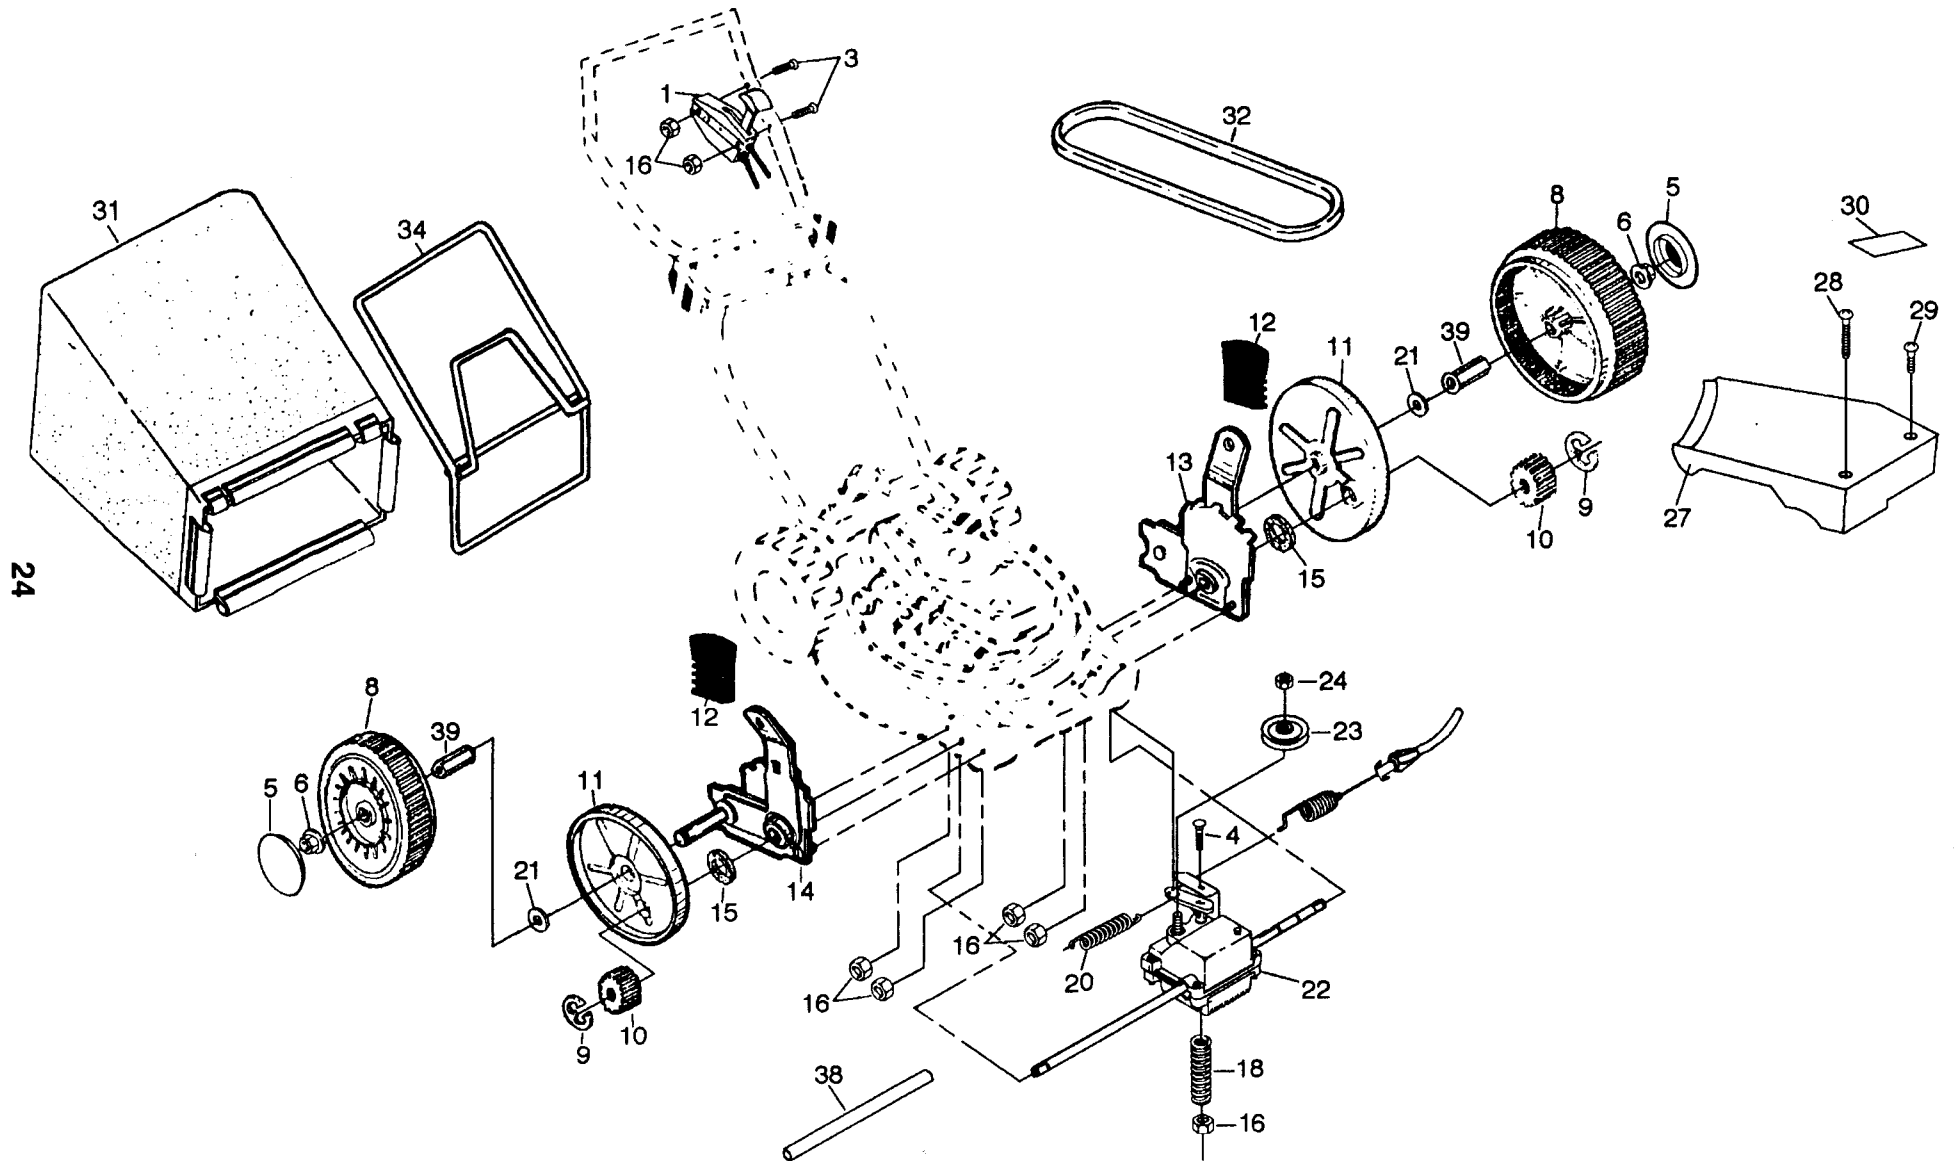

REPAIR PARTS

ROTARY LAWN MOWER - - MODEL NO. 56sf (H56sfg) PRODUCT NO. 954 07 25-01

REPAIR PARTS

ROTARY LAWN MOWER - - MODEL NO. 56sf (H56sfg) PRODUCT NO. 954 07 25-01

KEY NO.	PART NO.	DESCRIPTION
1	532142103	Drive Control
3	532144929	Hex Washer Head Screw 1/4-20 x 2.12
4	532700875	Carriage Bolt 1/4-20 x 2
5	532850845	Hubcap
6	532145212	Flange Locknut
8	532700953	Wheel & Tire Assembly
9	812000058	E-ring
10	532137054	Pinion
11	532088080	Dust Cover
12	532701037	Selector Knob
13	532148761	Wheel Adjuster Assembly (Left)
14	532148760	Wheel Adjuster Assembly (Right)
15	532088118	Felt Washer
16	532063601	Locknut
18	532137090	Spring

KEY NO.	PART NO.	DESCRIPTION
20	532075192	Spring
21	532067725	Washer
22	532702511	Gear Case Assembly
23	532137052	Drive Pulley
24	532132010	Locknut
27	532700479	Drive Cover
28	532087866	Pan Head Machine Screw #10-24 x 2-3/4
29	532136797	Pan Head Machine Screw #10-24 x 1-3/4
30	532131841	Drive Cover Decal
32	532137078	V-Belt
34	532088614	Grass Bag Frame
35	532800386	Grass Bag
38	532086012	Drive Shaft Cover
39	532088446	Wheel Bushing