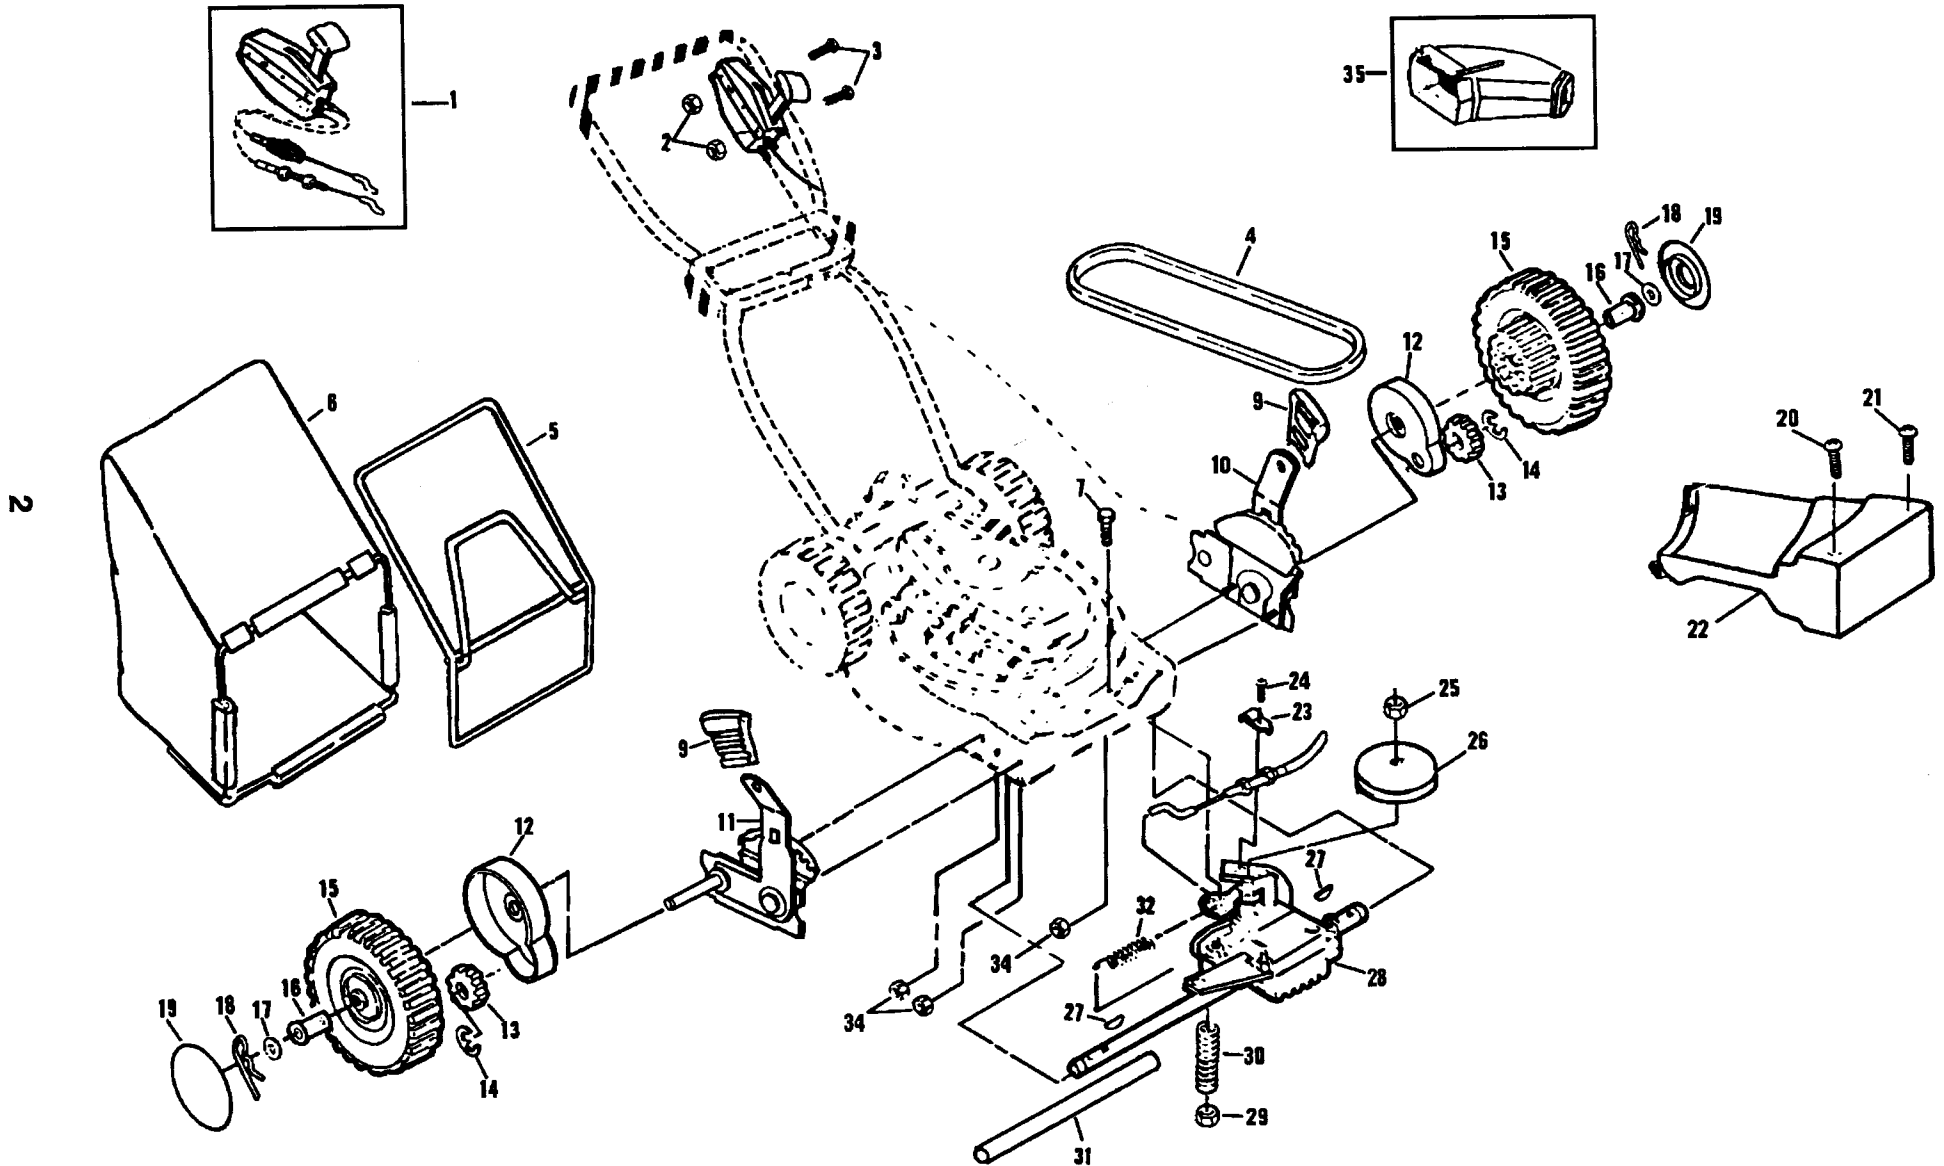

REPAIR PARTS

22" ROTARY LAWN MOWER -- MODEL NO. 56sf, PRODUCT NO. 954 05 08-21 (H56SFC)*

REPAIR PARTS

22" ROTARY LAWN MOWER - - MODEL NO. 56sf, PRODUCT NO. 954 05 08-21 (H56SFC)

KEY NO.	PART NO.	DESCRIPTION	KEY NO.	PART NO.	DESCRIPTION
1	532133046	Dual Head Drive Control Cable	19	532850844	Hubcap
2	532063601	Locknut 1/4-20	20	532075725	Pan Head Machine Screw #10-24 x 2-3/4
3	532085692	Machine Screw 1/4-20 x 2-1/8	21	874981028	Pan Head Machine Screw #10-24 x 1-3/4
4	532083691	V-Belt	22	532135503	Drive Cover
5	532800393	Catcher Frame	23	532083700	Cable Clamp
6	532800386	Grass Bag Assembly	24	532750108	Pan Head Self-tapping Screw #10-24 x 3/8
7	874760444	Hex Head Bolt 1/4-20 x 2-3/4	25	532132010	Flanged Locknut 3/8-16 Zinc
9	532132800	Selector Knob	26	532131482	Drive Pulley
10	532800363	Wheel Adjuster Assembly (Left)	27	532065692	Woodruff Key #3
11	532800366	Wheel Adjuster Assembly (Right)	28	532132232	Gear Case Assembly
12	532076401	Dust Cover	29	532068038	Locknut 1/4-20
13	532074507	Pinion	30	532083632	Spring
14	812000003	E-Ring	31	532086012	Drive Shaft Cover
15	532086954	Wheel & Tire Assembly 8.0 x 2.0	32	532075192	Spring
16	532086960	Wheel Bushing	34	532063601	Locknut 1/4-20
17	532052160	Washer	35	-----	(MA35) Clipping Deflector (Not Included with Lawn Mower)
18	532085179	Retainer Clip	--	532131841	Decal (Drive Cover)