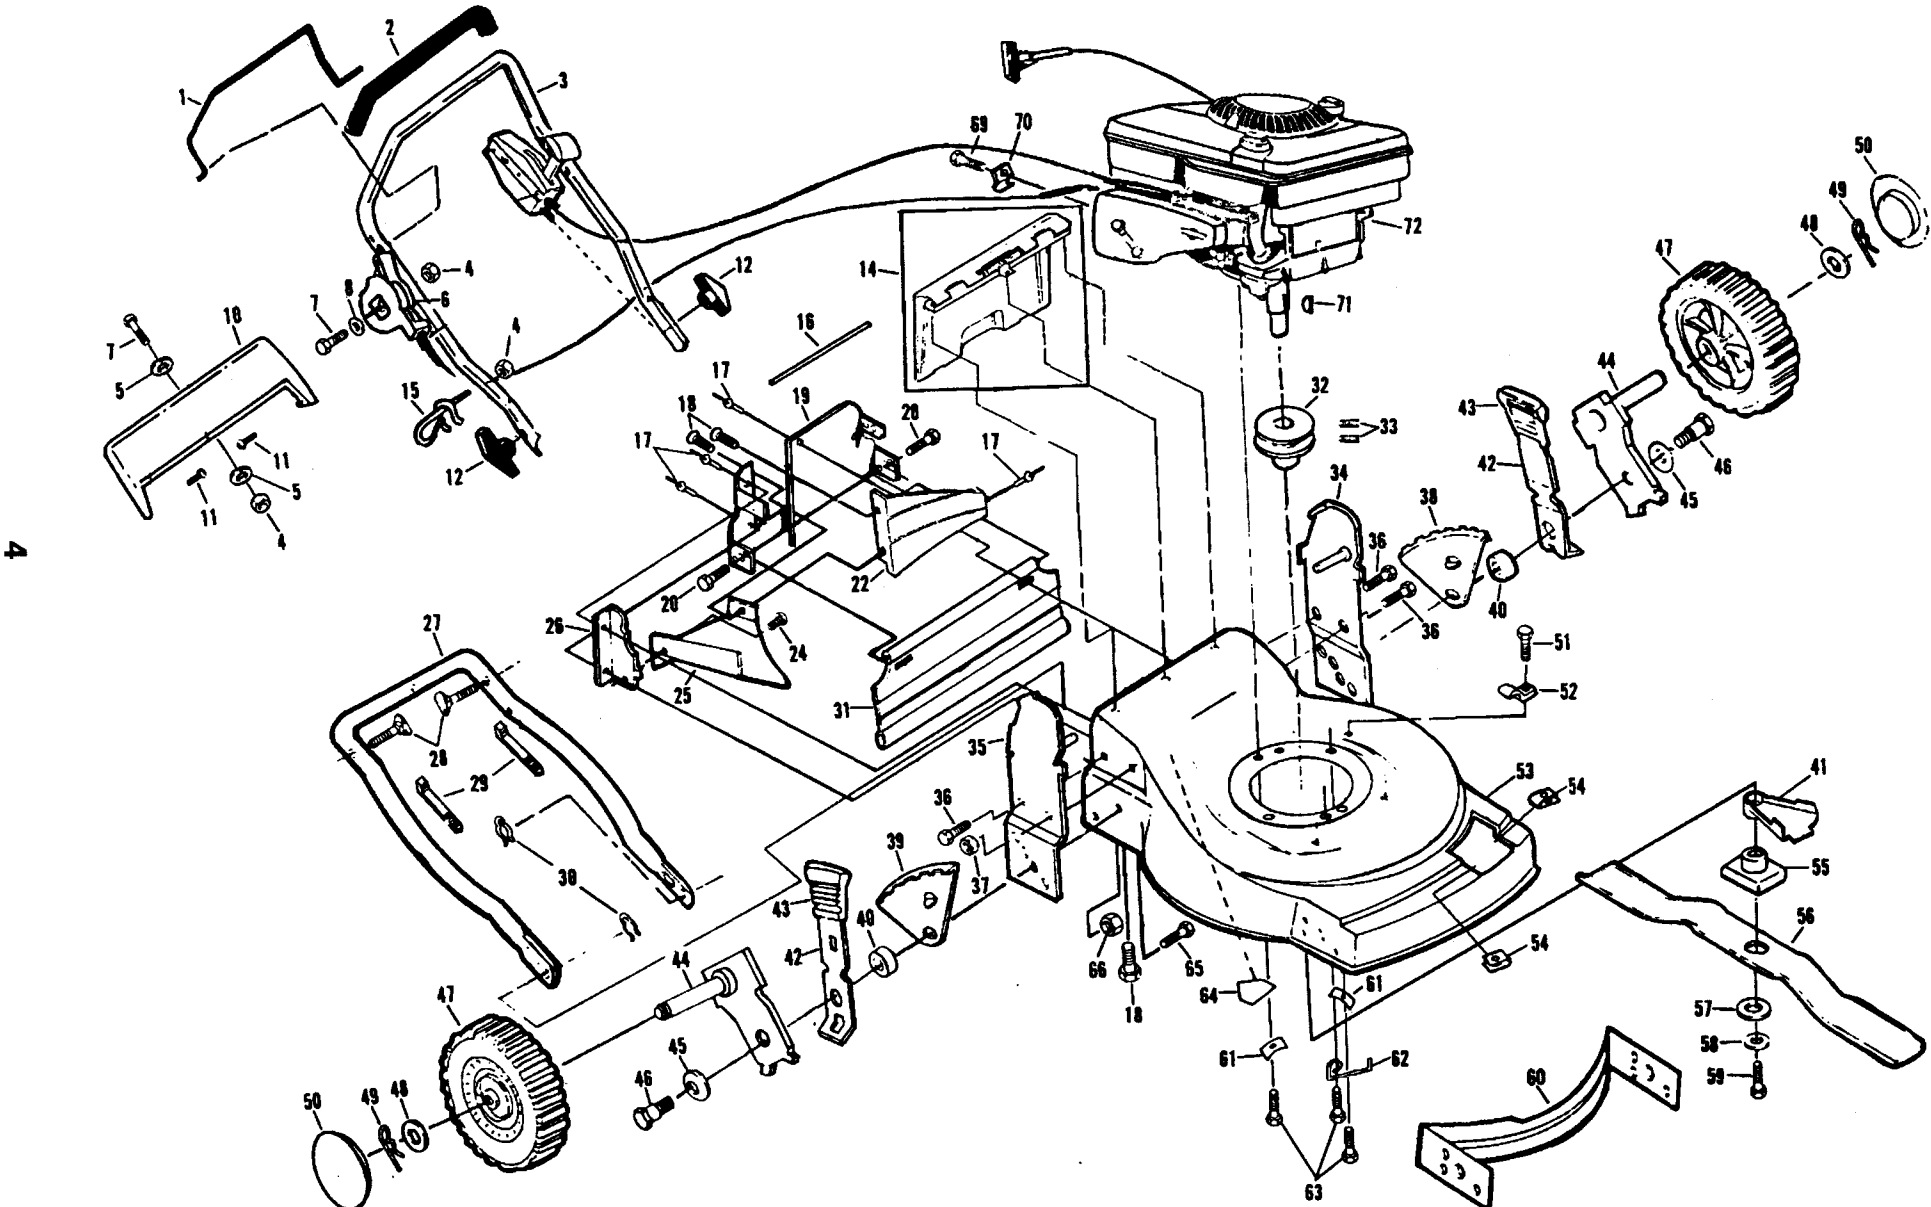

REPAIR PARTS

22" ROTARY LAWN MOWER - - MODEL NO. 56sf, PRODUCT NO. 954 05 08-21 (H56SFC)

REPAIR PARTS

22" ROTARY LAWN MOWER - - MODEL NO. 56sf, PRODUCT NO. 954 05 08-21 (H56SFC)

KEY NO.	PART NO.	DESCRIPTION
1	532131095	Control Bar
2	532850724	Handle Grip
3	532125294	Upper Handle
4	532063601	Locknut 1/4-20
5	532053847	Washer
6	532132536	Throttle Control
7	532085436	Machine Screw 1/4-20 x 1
8	532085723	Flat Washer
10	532800547	Trim Plate
11	532036953	Self-tapping Screw #10-24 x 5/8
12	532063688	Handle Knob
14	532129460	Rear Door Asm. (Includes Key. No. 16)
15	532132001	Rope Guide
16	532750328	Hinge Rod
17	532128415	Pop Rivet
18	532054583	Hex Tapping Screw 1/4-20 x 1/2
19	532125362	Back Plate
20	532088652	Hinge Screw
22	532125348	Rear Baffle
24	532086344	Hex Head Screw #10-24 x 1/2
25	532125346	Discharge Baffle
26	532125347	Side Baffle
27	532125293	Lower Handle
28	532131959	Handle Bolt
29	532066426	Wire Tie
30	532051793	Hairpin Cotter
31	532128796	Rear Skirt
32	532084596	Engine Pulley
33	532059708	Set Screw 1/4-20 x 5/16
34	532125186	Handle Bracket Assembly (Left)
35	532125187	Handle Bracket Assembly (Right)
36	532055187	Thread Cutting Screw 5/16-18 x 3/4
37	532063124	Locknut 5/16-18
38	532800370	Wheel Adjusting Bracket (Left Rear)
39	532800368	Wheel Adjusting Bracket (Right Rear)
40	532084920	Spacer

KEY NO.	PART NO.	DESCRIPTION
41	532134612	Shield Debris
42	532125066	Selector Spring
43	532132800	Selector Knob
44	532125061	Axle Arm Assembly
45	532062335	Belleville Washer
46	532084921	Shoulder Bolt 3/8-16
47	532850847	Wheel & Tire Assembly 9.0 x 2.0
48	532052160	Washer
49	532085179	Retainer Clip
50	532850845	Hubcap
51	532750097	Hex Washer Head Screw #10-24 x 1/2
52	532087930	Guide Clip
53	532135294	Lawn Mower Housing (Includes Key No. 64)
54	532075449	Speed Nut, U Type
55	532851514	Blade Adapter
56	532850973	22" Blade
57	532851074	Hardened Washer
58	532850263	Helical Lockwasher 3/8
59	532851084	Hex Head Screw 3/8-24 x 1-3/8
60	532125345	Front Baffle
61	532125078	Engine Washer
62	532135030	Retainer Ring Debris Shield
63	532850998	Hex Head Thread Rolling Screw 3/8-16 x 1
64	532107339	Danger Decal
65	872070505	Carriage Bolt 5/16-18 x 5/8
66	532751592	Locknut 3/8-16
69	532083816	Thread Rolling Screw #10-32 x 5/8
70	532213146	* Cable Clamp
71	532087677	Hi-Pro Key #HP-505
72	-----	* Engine - Briggs & Stratton, Model No. 124702
--	532135268	Operator's Manual (English)
--	532135269	Operator's Manual (French)
--	532800569	Decal (Engine)
--	532850795	Stripe Decal (Housing)
--	532850788	Decal (Trim Plate)

* These parts must be purchased through an authorized Briggs & Stratton dealer.