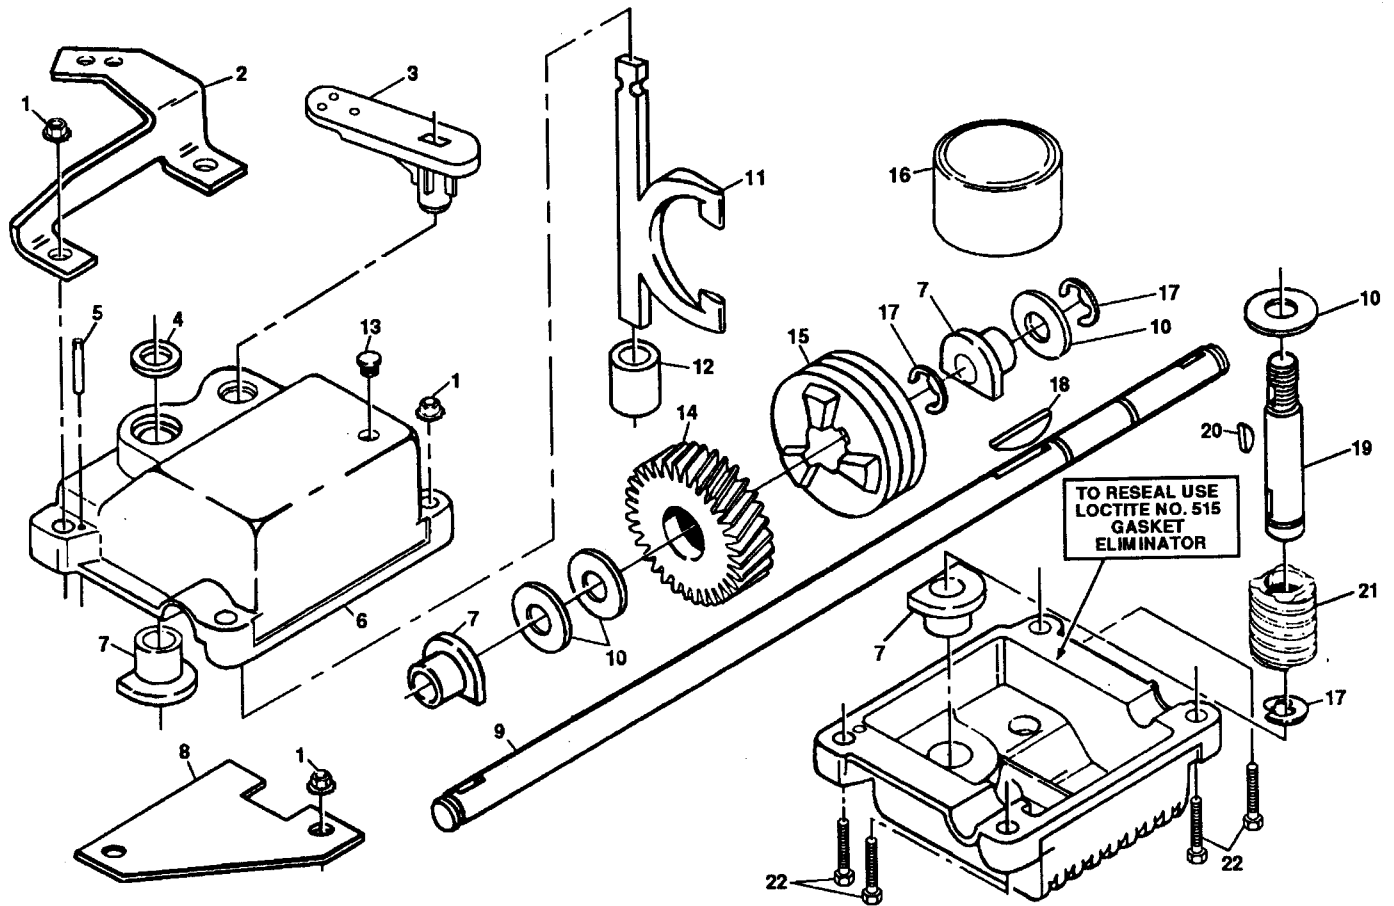

REPAIR PARTS

22" ROTARY LAWN MOWER -- MODEL NO. 56sf, PRODUCT NO. 954 05 08-21 (H56SFC)
GEAR CASE ASSEMBLY PART NUMBER 132232

KEY NO.	PART NO.	DESCRIPTION	KEY NO.	PART NO.	DESCRIPTION
1	53838	Locknut, Keps 1/4-20	13	86447	Plug
2	85178	Bracket, Adjusting	14	133804	Gear, Helical
3	131483	Shifter	15	750436	Jaw, Clutch
4	57072	Seal	16	750369	Grease
5	57388	Pin, Grooved 1/8 x 1/2	17	STD581050	E-Ring
6	48032	Gear Case Halves, Upper and Lower (Includes Key #4, 5 and 7)	18	850848	Key, Hi-Pro
7	77881	Bearing	19	131481	Shaft, Worm
8	77039	Bracket, Spring	20	65692	Key, Woodruff, #3
9	750430	Drive Shaft	21	83680	Worm
10	57079	Washer, Hardened	22	STD522512	Screw, Hex Head 1/4-20 x 1-1/4
11	131484	Yoke, Clutch			
12	131485	Bushing			

NOTE: All component dimensions given in U.S. inches.
1 inch = 25.4 mm