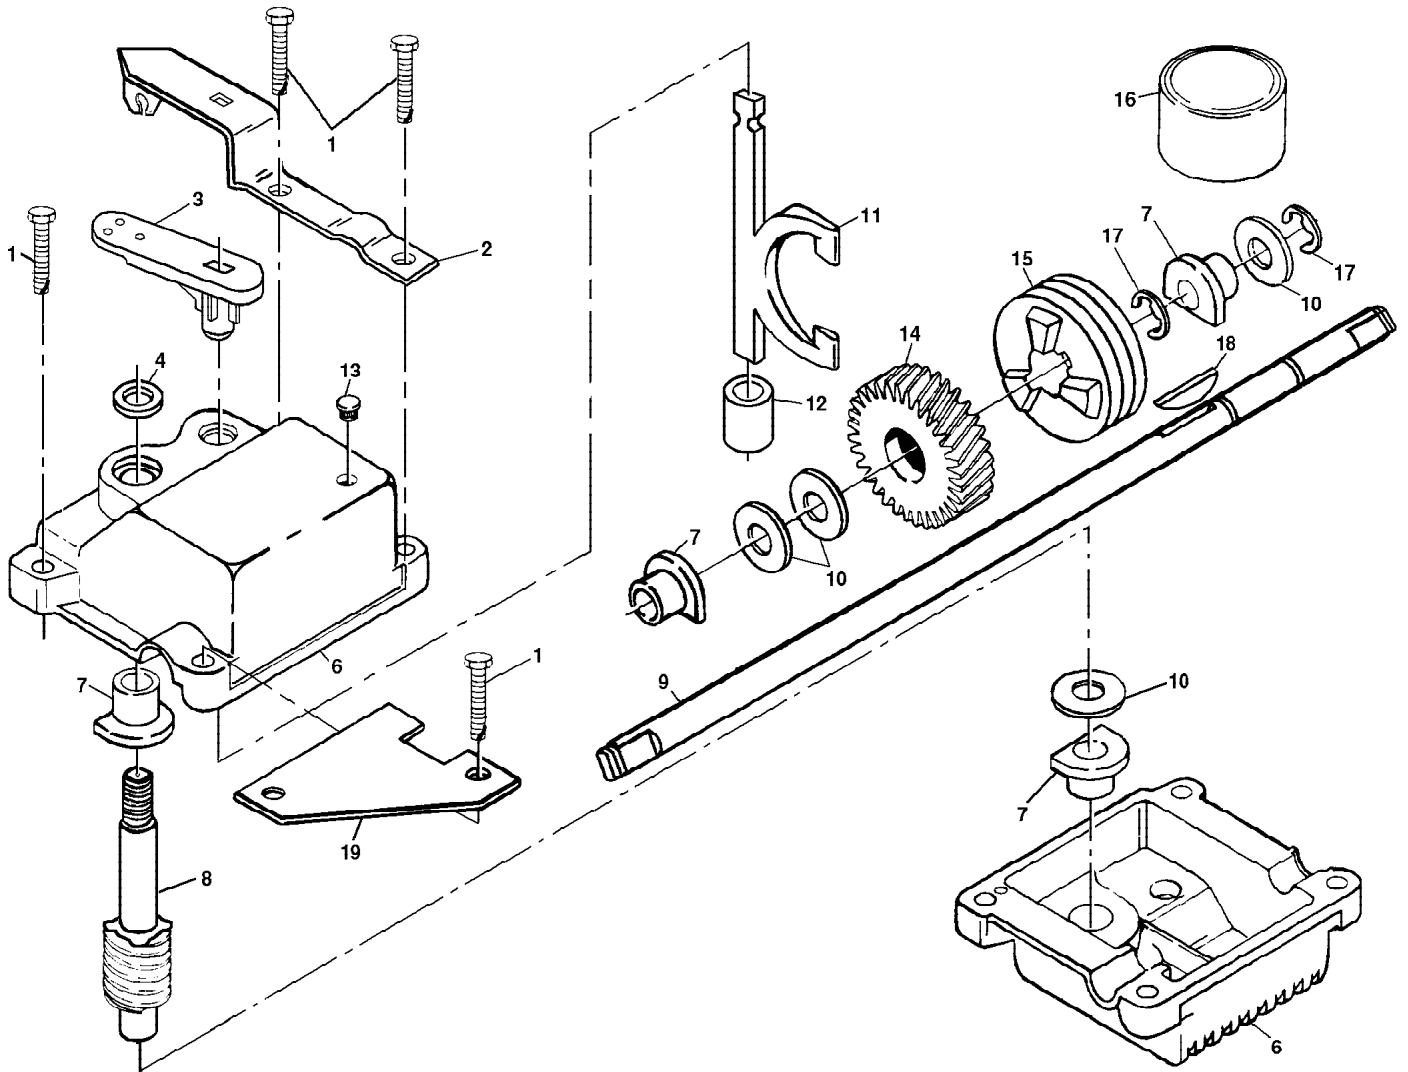

# REPAIR PARTS

GEAR CASE ASSEMBLY PART NUMBER - 532702511

KEY NO.	PART NO.	DESCRIPTION
1	817490416	Tapping Screw 1/4-20 x 1-1/4
2	532140269	Engagement Bracket
3	532137053	Shifter
4	532057072	Seal
6	532048373	Gear Case Halves Kit (Includes Key Nos. 4, 5, and 7)
7	532077881	Bearing
8	532137051	Worm Shaft
9	532137074	Drive Shaft (532702511)
10	532057079	Hardened Washer
11	532131484	Clutch Yoke

**NOTE:** All component dimensions given in U.S. inches.  
1 inch = 25.4 mm

## ROTARY LAWN MOWER - - MODEL NO. 56sf (954077101A)

KEY NO.	PART NO.	DESCRIPTION
1	532142103	Drive Control
2	532063601	Locknut #10-24
3	532144929	Hex Washer Head Screw 1/4-20 x 2.12
4	532700875	Carriage Bolt 1/4-20 x 2
5	532850845	Hubcap
6	532085179	Retainer Clip
7	532052160	Washer
8	532700953	Wheel & Tire Assembly
9	812000058	E-ring
10	532137054	Pinion
11	532088080	Dust Cover
12	532701037	Selector Knob
13	532151009	Wheel Adjuster Assembly (Left)
14	532151010	Wheel Adjuster Assembly (Right)
15	532088118	Felt Washer
16	532063601	Locknut

KEY NO.	PART NO.	DESCRIPTION
18	532137090	Spring
20	532075192	Spring
21	532067725	Washer
22	532702511	Gear Case Assembly
23	532137052	Drive Pulley
24	532132010	Locknut
27	532700479	Drive Cover
28	532087866	Pan Head Machine Screw #10-24 x 2-3/4
29	532136797	Pan Head Machine Screw #10-24 x 1-3/4
30	532131841	Drive Cover Decal
32	532137078	V-Belt
38	532086012	Drive Shaft Cover
39	532086960	Wheel Bushing
--	532750320	Decal RH (Height Adjuster)
--	532750319	Decal LH (Height Adjuster)