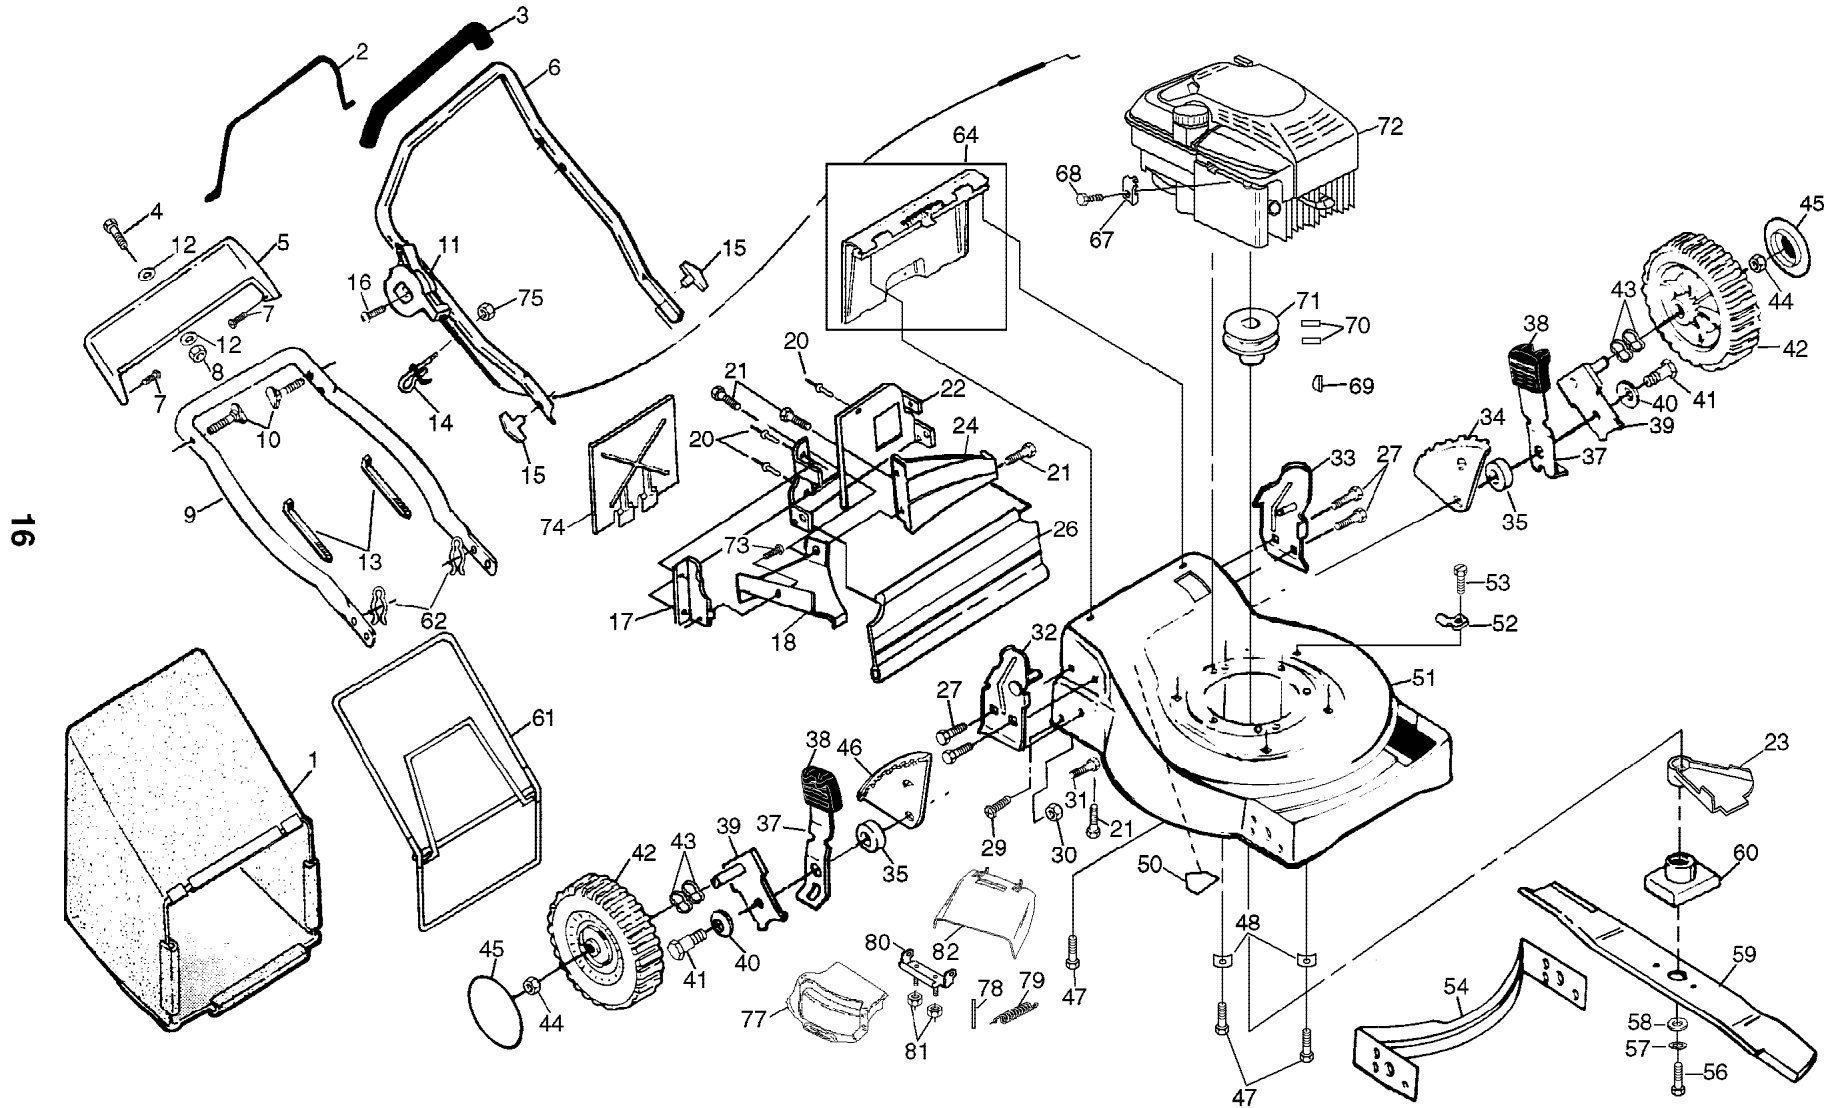

REPAIR PARTS

ROTARY LAWN MOWER - - MODEL NO. 56sf (954077101A)

16

REPAIR PARTS

ROTARY LAWN MOWER - - MODEL NO. 56sf (954077101A)

17

KEY NO.	PART NO.	DESCRIPTION	KEY NO.	PART NO.	DESCRIPTION
1	532800386	Grass Bag Assembly	42	532800333	Wheel & Tire Assembly
2	532131094	Control Bar	43	532057143	Wave Washer
3	532850724	Handle Grip	44	532083923	Nut
4	532085436	Hex Washer Head Machine Screw 1/4-20 x 1-1/2	45	532850845	Hubcap
5	532800547	Trim Plate	46	532142843	Wheel Adjusting Bracket (RR)
6	532800327	Upper Handle	47	532150406	Thread Rolling Screw 3/8-16 x 1
7	532036953	Self-tapping Screw #10-24 x 5/8	48	532125078	Engine Washer
8	532063601	Locknut 1/4-20	50	532107339	Danger Decal
9	532125293	Lower Handle	51	532151008	Lawn Mower Housing (Includes Key No. 50)
10	532131959	Handle Bolt	52	532087930	Guide Clip (Housing)
11	532700654	Throttle Control	53	532750097	Hex Washer Head Screw #10-24 x 1/2
12	532085723	Washer	54	532125345	Front Baffle
13	532066426	Wire Tie	56	532851084	Hex Head Screw 3/8-24 x 1-3/8 Gr. 8
14	532132001	Rope Guide	57	532850263	Helical Lockwasher 3/8
15	532136376	Handle Knob	58	532851074	Hardened Washer
16	532059935	Round Head Screw 1/4-20 x 2-3/4	59	532141114	22" Blade
17	532138860	Side Baffle	60	532851514	Blade Adapter
18	532125376	Discharge Baffle	61	532088614	Catcher Frame Assembly
20	532128415	Rivet	62	532051793	Hairpin Cotter
21	532054583	Hex Tapping Screw 1/4-20 x 1/2	64	532147612	Rear Door Assembly
22	532139734	Back Plate	67	532213146	* Cable Clamp
23	532134612	Debris Shield	68	532083816	Thread Rolling Screw #10-32 x 5/8
24	532125348	Rear Baffle	69	532087677	Hi-Pro Key
26	532140540	Rear Skirt	70	532059708	Set Screw 1/4-20 x 5/16
27	532150078	Thread Cutting Screw 5/16-18 x 3/4	71	532084596	Engine Pulley
29	532088652	Hinge Screw	72	-----	* Engine - Briggs & Stratton - Model No. 128802
30	532751592	Locknut	73	532150050	Screw
32	532142007	Handle Bracket Assembly (Right)	74	532125368	Mulcher Plate
33	532142008	Handle Bracket Assembly (Left)	75	873510400	Keys Locknut
34	532142842	Wheel Adjusting Bracket (LR)	77	532150654	Mulcher Door
35	532146630	Spacer	78	532147286	Hinge Rod
37	532125066	Selector Spring	79	532145286	Hinge Spring
38	532701037	Selector Knob	80	532147775	Hinge Bracket
39	532151254	Axle Arm Assembly	81	532063601	Nut
40	532062335	Belleville Washer	82	532150653	Clip-on Discharge Guard
41	532142748	Shoulder Bolt 3/8-16	--	532151020	Owner's Manual (English/French)
			--	532150321	Decal (Trim Plate)

* These parts must be purchased through an authorized Briggs & Stratton dealer.