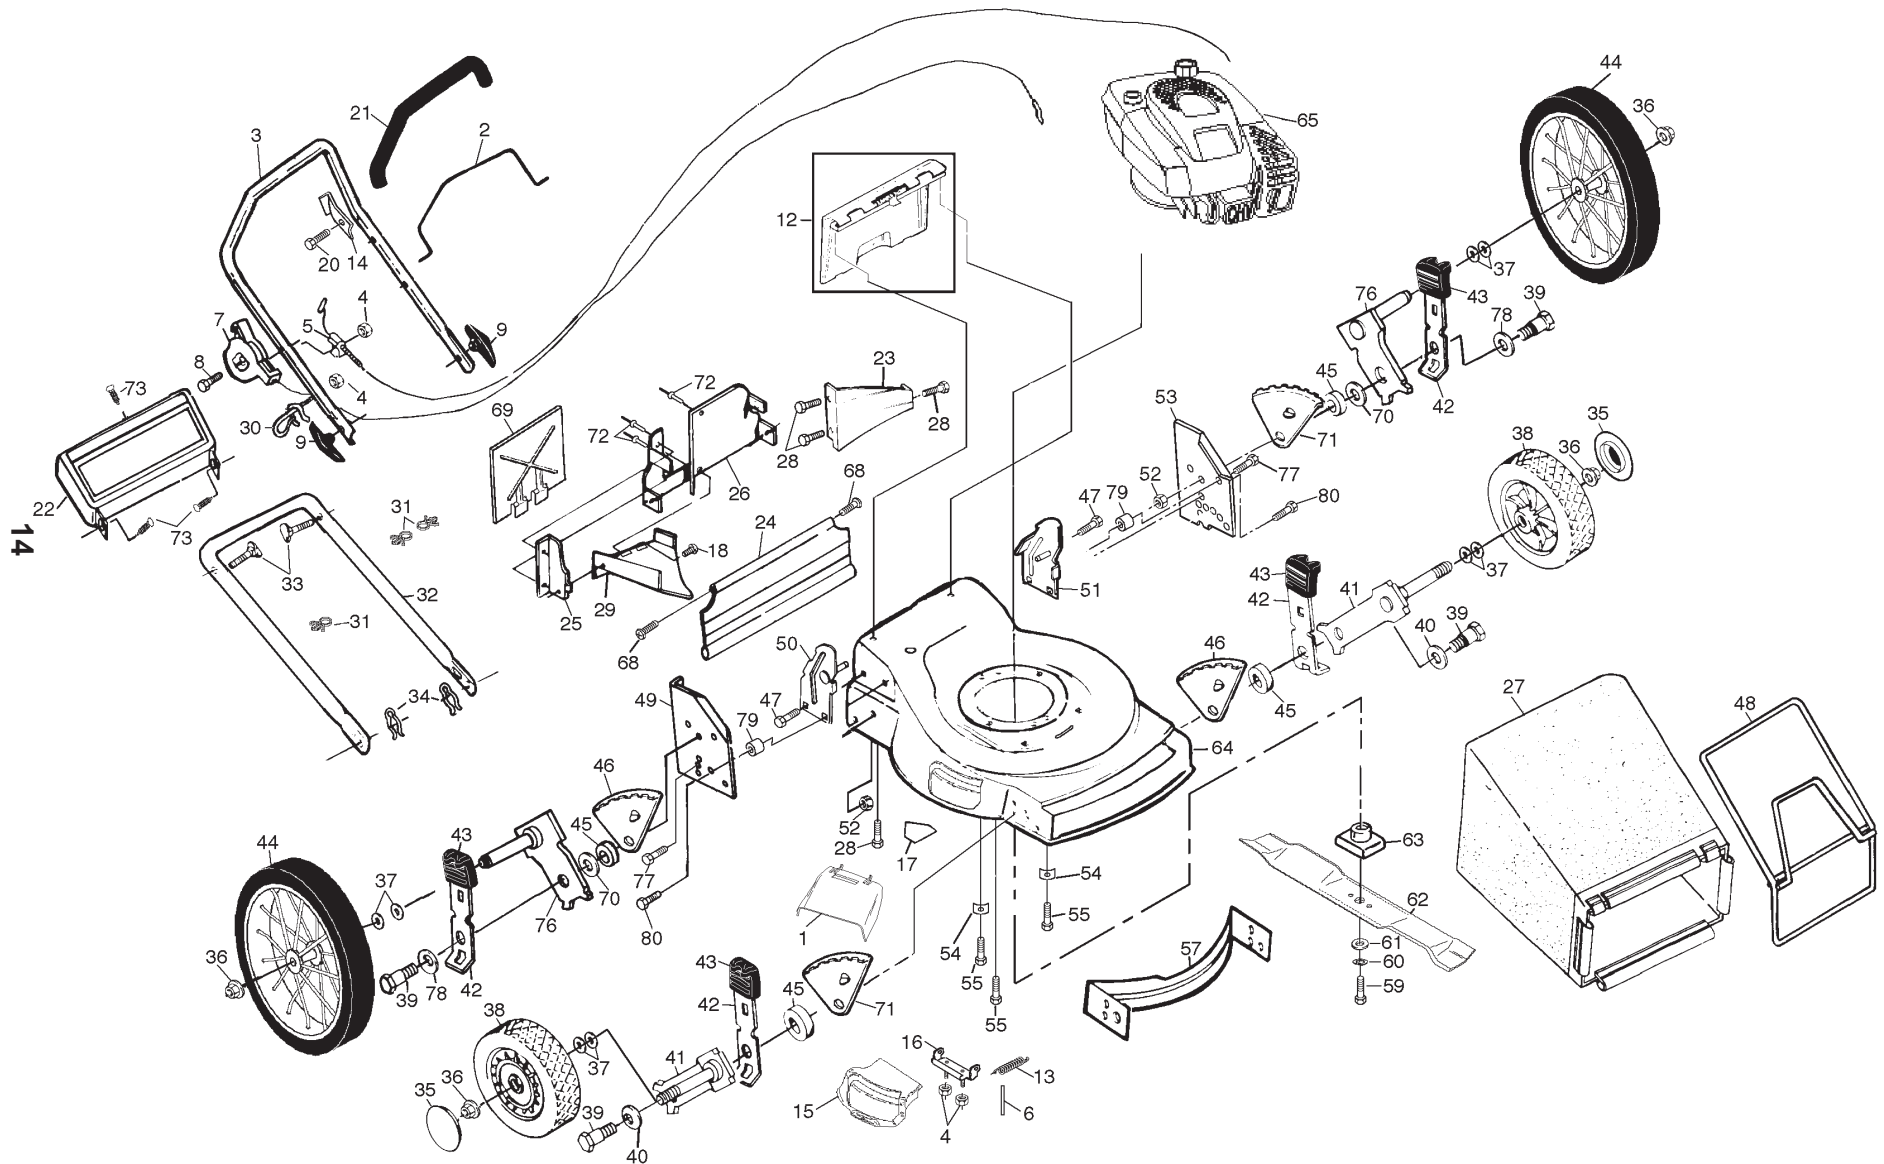

REPAIR PARTS

ROTARY LAWN MOWER - - MODEL NO. 56ht (954140038A)

REPAIR PARTS

ROTARY LAWN MOWER - - MODEL NO. 56ht (954140038A)

KEY NO.	PART NO.	DESCRIPTION	KEY NO.	PART NO.	DESCRIPTION
1	532150653	Clip-on Discharge Guard	44	532088017	Wheel & Tire Assembly (Rear)
2	532850735	Control Bar	45	532146630	Spacer
3	532150041	Upper Handle	46	532800368	Wheel Adjusting Bracket R.R.
4	532063601	Locknut	47	532150078	Self-tapping Screw 5/16-18 x 3/4
5	532851671	Engine Zone Control Cable	48	532088614	Catcher Frame
6	532147286	Hinge Rod	49	532151947	Wheel Support Bracket (Right)
7	532700644	Throttle Control	50	532153029	Handle Bracket (Right)
8	532144929	Hex Washer Head Screw 1/4-20 x 2-1/8	51	532153030	Handle Bracket (Left)
9	532136376	Handle Knob	52	532751592	Locknut 3/8-16
12	532151023	Rear Door Kit	53	532154687	Wheel Support Bracket (Left)
13	532152186	Hinge Spring	54	532125078	Engine Washer
14	532125162	Upstop Bracket	55	532150406	Hex Head Thread Rolling Screw 3/8-16 x 1
15	532150654	Combi-cut Door	57	532125345	Front Baffle
16	532147775	Hinge Bracket	59	532851084	Hex Head Machine Screw 3/8-24 x 1-3/8 Gr. 8
17	532107339	Danger Decal	60	532850263	Helical Lock Washer
18	532150050	Screw	61	532851074	Hardened Washer
20	532750097	Hex Washer Head Screw #10-24	62	532141114	Blade 22"
21	532850724	Handle Grip	63	532851514	Blade Adapter
22	532157070	Trim Plate	64	532150982	Lawn Mower Housing Kit (Includes Key No. 17)
23	532125348	Rear Baffle	65	-- -- -- --	* Engine - Tecumseh Model No. OVRM60-21005C
24	532140540	Rear Skirt	68	532088652	Hinge Screw
25	532138860	Side Baffle	69	532125368	Mulcher Plate
26	532139734	Back Plate	70	532088348	Flat Washer
27	532800386	Grass Bag	71	532800370	Wheel Adjusting Bracket L.R.
28	532054583	Screw Hex Head 1/4-20 x 1/2	72	532128415	Pop Rivet
29	532125376	Discharge Baffle	73	532701477	Push-in Fastener
30	532132001	Rope Guide	76	532125323	Axle Arm Assembly
31	532151517	Cable Clips	77	532149588	Screw
32	532157082	Lower Handle	78	532061651	Spacer
33	532131959	Handle Bolt	79	532073713	Spacer
34	532051793	Hairpin Cotter	80	874760612	Screw
35	532157008	Hubcap	--	532157098	Decal (Housing)
36	532083923	Flanged Locknut	--	532157090	Decal (Mulcher Door)
37	532057143	Wave Washer	--	532157058	Owner's Manual
38	532750550	Wheel & Tire Assembly (Front)			
39	532142748	Shoulder Bolt			
40	532062335	Belleville Washer			
41	532151254	Axle Arm			
42	532125066	Selector Spring			
43	532701037	Selector Knob			