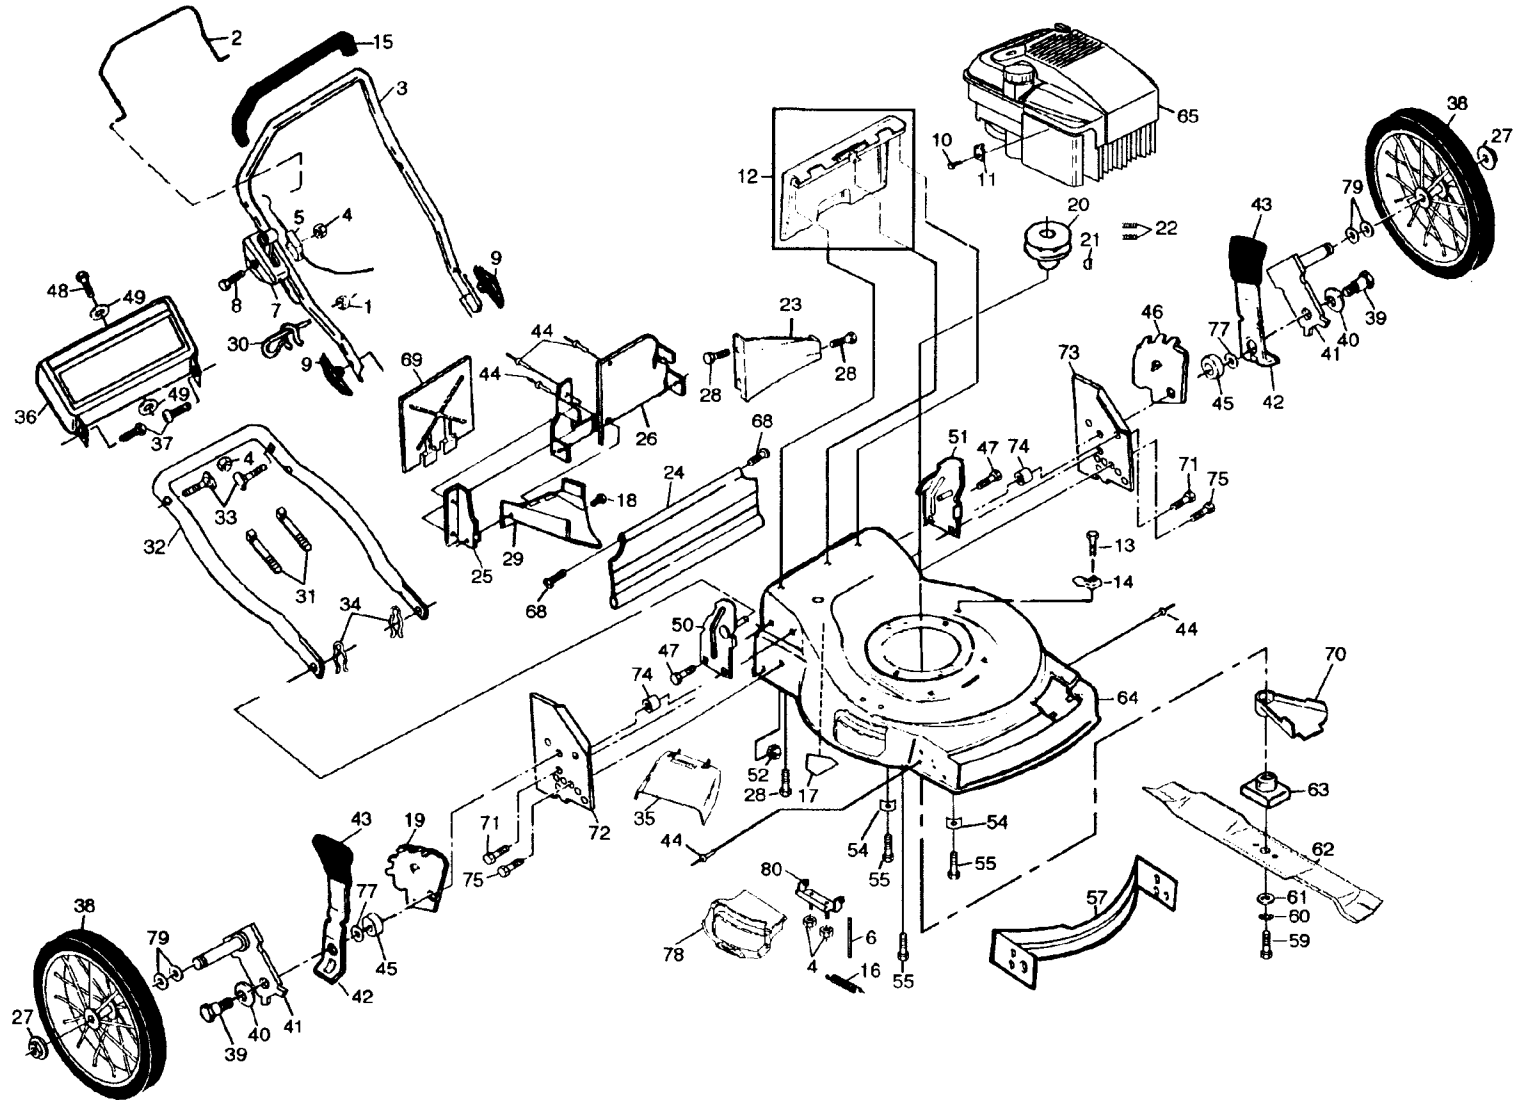

REPAIR PARTS

ROTARY LAWN MOWER - - MODEL NO. 56hs (954077201A)

GEAR CASE ASSEMBLY PART NUMBER 702511

KEY NO.	PART NO.	DESCRIPTION
1	817490416	Tapping Screw 1/4-20 x 1-1/4
2	532140269	Engagement Bracket
3	532137053	Shifter
4	532057072	Seal
5	532702710	Grooved Pin 1/8 x 5/8
6	532048373	Gear Case Halves Kit (Includes Key Nos. 4, 5, and 7)
7	532077881	Bearing
8	532137051	Worm Shaft
9	532137074	Drive Shaft
10	532057079	Hardened Washer

NOTE: All component dimensions given in U.S. inches.
1 inch = 25.4 mm

REPAIR PARTS

ROTARY LAWN MOWER -- MODEL NO. 56hs (954077201A)

16

REPAIR PARTS

ROTARY LAWN MOWER - - MODEL NO. 56hs (954077201A)

KEY NO.	PART NO.	DESCRIPTION
1	873510400	Hex Nut
2	532146900	Control Bar
3	532150041	Upper Handle
4	532063601	Locknut
5	532130861	Engine Zone Control Cable
6	532147286	Hinge Rod
7	532700417	Throttle Control
8	532144929	Hex Washer Head Screw 1/4-20 x 2-1/8
9	532136376	Handle Knob
10	532083816	Screw #10 x 5/8
11	532111190	Cable Clamp (Engine)
12	532147612	Rear Door Kit
13	532750097	Hex Washer Head Screw #10-24 x 1/2
14	532087930	Housing Cable Guide
15	532850724	Handle Grip
16	532145286	Hinge Spring
17	532107339	Danger Decal
18	532150050	Screw
19	532142843	Wheel Adjusting Bracket
20	532084596	Engine Pulley
21	532087677	Hi Pro Key #505
22	532059708	Set Screw 1/4-20 x 5/16
23	532125348	Rear Baffle
24	532140540	Rear Skirt
25	532138860	Side Baffle
26	532139734	Back Plate
27	532083923	Flanged Locknut
28	532054583	Screw Hex Head 1/4-20 x 1/2
29	532125376	Discharge Baffle
30	532132001	Rope Guide
31	532066426	Wire Tie
32	532125160	Lower Handle
33	532131959	Handle Bolt
34	532051793	Hairpin Cotter
35	532150653	Clip-on Discharge Deflector
36	532800547	Trim Plate Assembly
37	532036953	Self-tapping Screw #10-24 x .625
38	532088017	Wheel & Tire Assembly
39	532142748	Shoulder Bolt