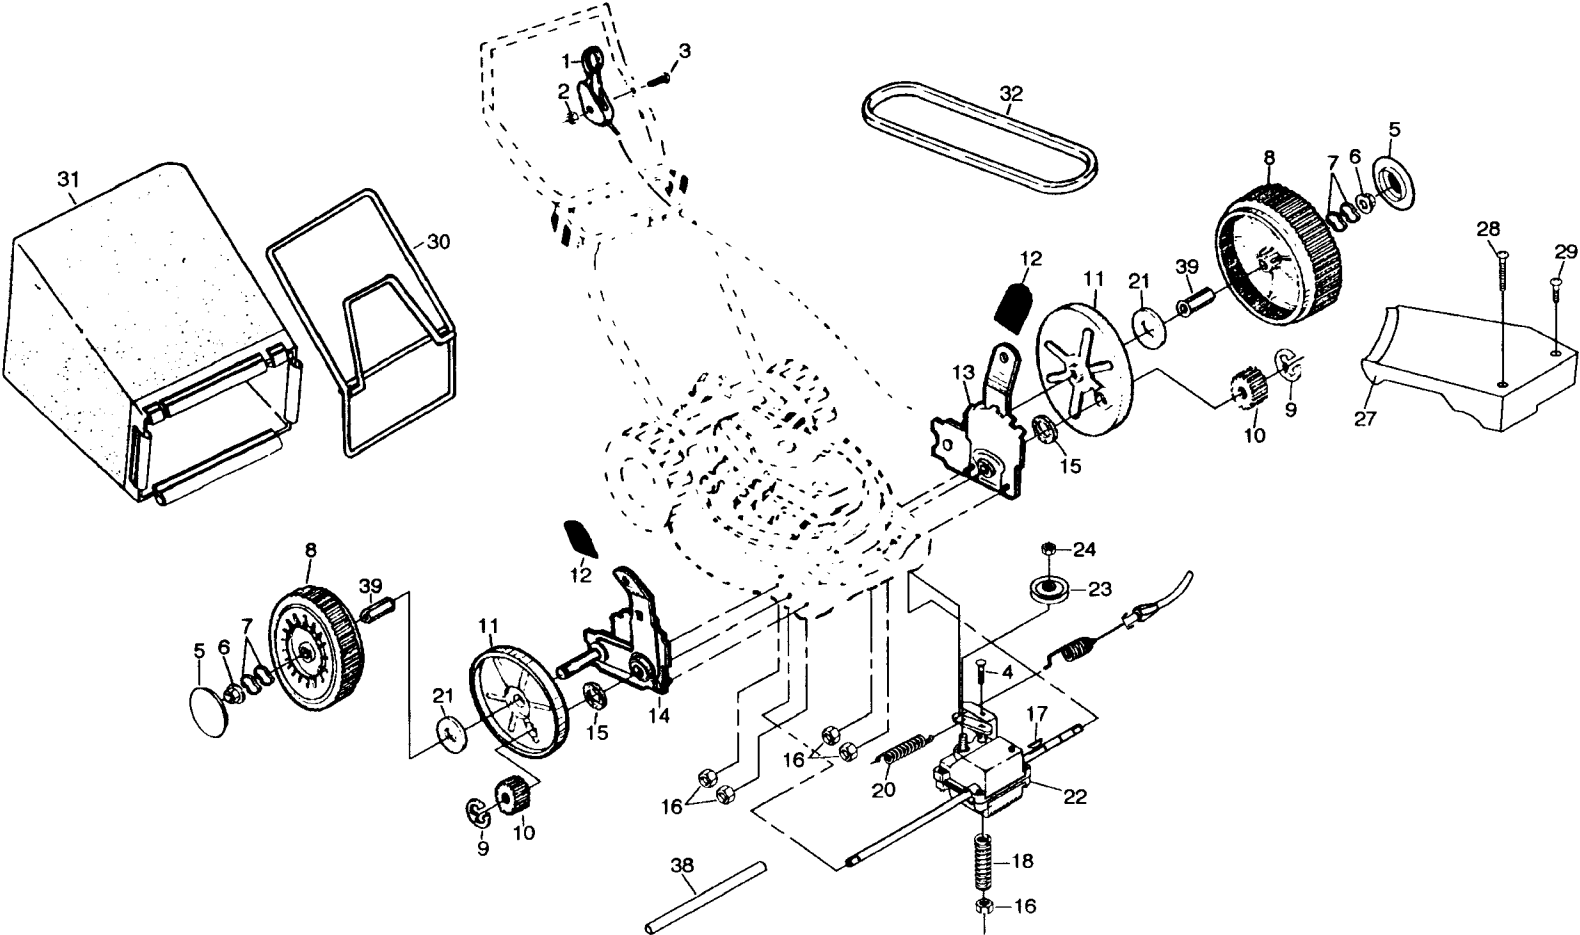

REPAIR PARTS

ROTARY LAWN MOWER - - MODEL NO. 56hs (954077201A)

18

REPAIR PARTS

ROTARY LAWN MOWER - - MODEL NO. 56hs (954077201A)

KEY NO.	PART NO.	DESCRIPTION	KEY NO.	PART NO.	DESCRIPTION
1	532146323	Drive Control	17	532087677	Hi-Pro Key
2	532063601	Locknut #10-24	18	532137090	Spring
3	532144929	Pan Head Machine Screw 1/4-20 x 2-1/8	20	532075192	Spring
4	532700875	Carriage Bolt 1/4-20 x 2	21	532067725	Washer 1/2 x 1-1/2 x .134
5	532850845	Hubcap	22	532702511	Gear Case Assembly
6	532083923	Nut	23	532137052	Drive Pulley
7	532057143	Wave Washer	24	532132010	Locknut
8	532142204	Wheel & Tire Assembly	27	532700479	Drive Cover
9	812000058	E-ring	28	532087866	Pan Head Tapping Screw #10-24 x 2-3/4
10	532137054	Pinion	29	532136797	Pan Head Tapping Screw #10-24 x 1-3/4
11	532088080	Dust Cover	30	532088614	Catcher Frame
12	532701037	Selector Knob	31	532800386	Grass Bag
13	532151009	Wheel Adjuster Assembly (Left)	32	532137078	V-Belt
14	532151010	Wheel Adjuster Assembly (Right)	38	532086012	Drive Shaft Cover
15	532088118	Felt Washer	39	532088446	Wheel Bushing
16	532063601	Locknut	--	532150994	Drive Cover Decal