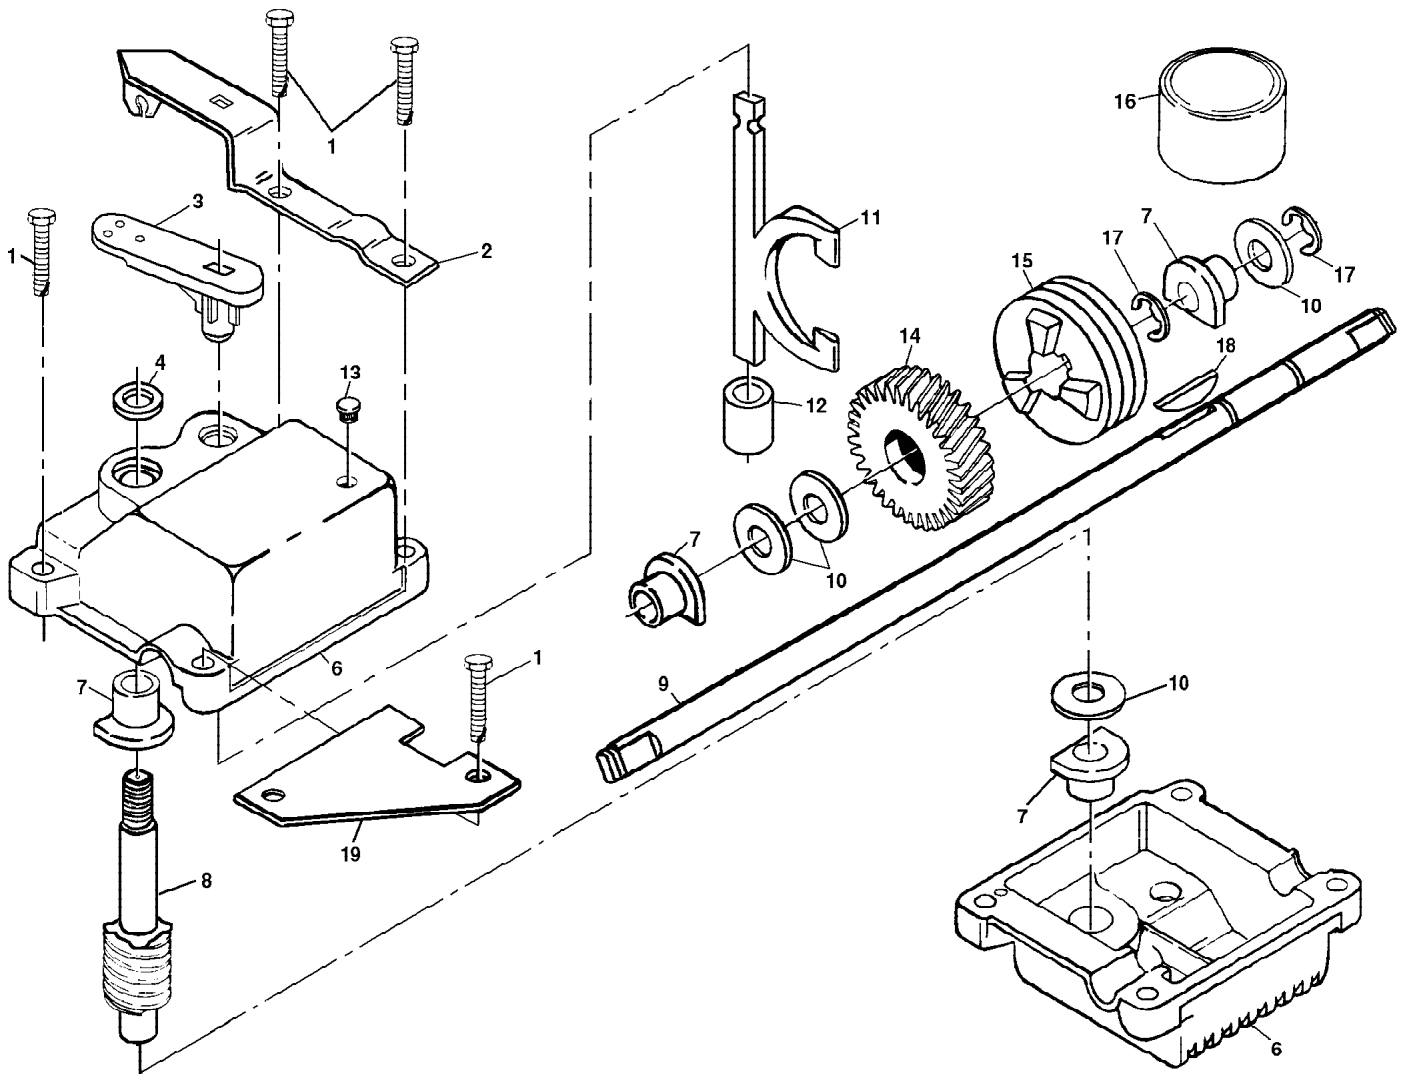

REPAIR PARTS

ROTARY LAWN MOWER - - MODEL NO. 56hs (954077201A)

GEAR CASE ASSEMBLY PART NUMBER 702511

KEY NO.	PART NO.	DESCRIPTION
1	817490416	Tapping Screw 1/4-20 x 1-1/4
2	532140269	Engagement Bracket
3	532137053	Shifter
4	532057072	Seal
5	532702710	Grooved Pin 1/8 x 5/8
6	532048373	Gear Case Halves Kit (Includes Key Nos. 4, 5, and 7)
7	532077881	Bearing
8	532137051	Worm Shaft
9	532137074	Drive Shaft
10	532057079	Hardened Washer

NOTE: All component dimensions given in U.S. inches.
1 inch = 25.4 mm

REPAIR PARTS

ROTARY LAWN MOWER -- MODEL NO. 56hs (954077201A)

16

REPAIR PARTS

ROTARY LAWN MOWER - - MODEL NO. 56hs (954077201A)

KEY NO.	PART NO.	DESCRIPTION
1	873510400	Hex Nut
2	532146900	Control Bar
3	532150041	Upper Handle
4	532063601	Locknut
5	532130861	Engine Zone Control Cable
6	532147286	Hinge Rod
7	532700417	Throttle Control
8	532144929	Hex Washer Head Screw 1/4-20 x 2-1/8
9	532136376	Handle Knob
10	532083816	Screw #10 x 5/8
11	532111190	Cable Clamp (Engine)
12	532147612	Rear Door Kit
13	532750097	Hex Washer Head Screw #10-24 x 1/2
14	532087930	Housing Cable Guide
15	532850724	Handle Grip
16	532145286	Hinge Spring
17	532107339	Danger Decal
18	532150050	Screw
19	532142843	Wheel Adjusting Bracket
20	532084596	Engine Pulley
21	532087677	Hi Pro Key #505
22	532059708	Set Screw 1/4-20 x 5/16
23	532125348	Rear Baffle
24	532140540	Rear Skirt
25	532138860	Side Baffle
26	532139734	Back Plate
27	532083923	Flanged Locknut
28	532054583	Screw Hex Head 1/4-20 x 1/2
29	532125376	Discharge Baffle
30	532132001	Rope Guide
31	532066426	Wire Tie
32	532125160	Lower Handle
33	532131959	Handle Bolt
34	532051793	Hairpin Cotter
35	532150653	Clip-on Discharge Deflector
36	532800547	Trim Plate Assembly
37	532036953	Self-tapping Screw #10-24 x .625
38	532088017	Wheel & Tire Assembly
39	532142748	Shoulder Bolt