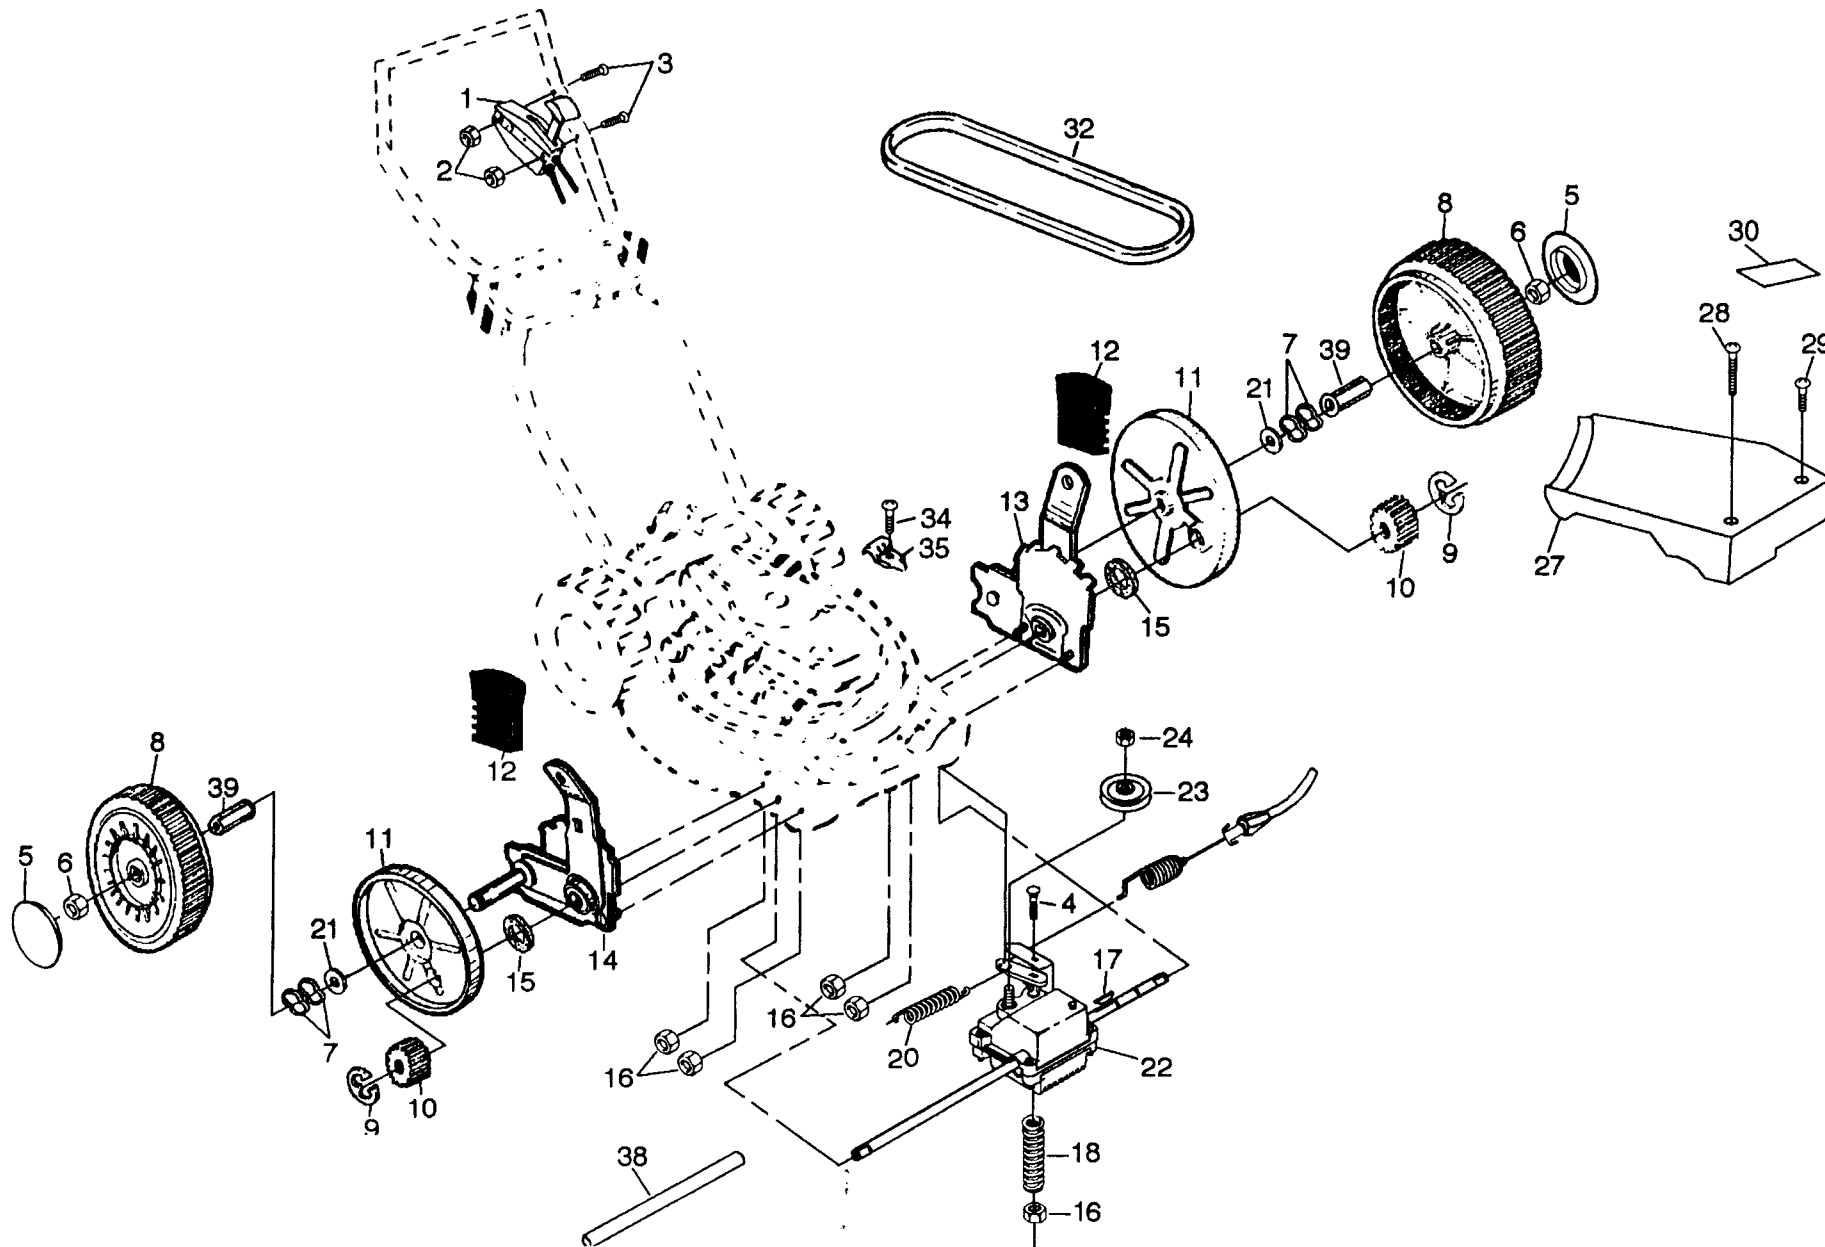

REPAIR PARTS

ROTARY LAWN MOWER - - MODEL NO. 56dhs (H56dhsb) PRODUCT NO. 954 07 23-01

REPAIR PARTS

ROTARY LAWN MOWER - - MODEL NO. 56dhs (H56dhsb) PRODUCT NO. 954 07 23-01

KEY NO.	PART NO.	DESCRIPTION	KEY NO.	PART NO.	DESCRIPTION
1	532700615	Drive Control	18	532137090	Spring
2	532069180	Locknut #10-24	20	532075192	Spring
3	532750029	Pan Head Machine Screw	21	532067725	Washer
4	532700875	Carriage Bolt 1/4-20 x 2	22	532702510	Gear Case Assembly
5	532850845	Hubcap	23	532137052	Drive Pulley
6	532083923	Nut 3/8-16	24	532132010	Locknut
7	532057143	Wave Washer	27	532700599	Drive Cover
8	532142204	Wheel & Tire Assembly	28	532087866	Pan Head Machine Screw #10-24 x 2-3/4
9	812000058	E-ring	29	532136797	Pan Head Machine Screw #10-24 x 1-3/4
10	532137054	Pinion	30	532142074	Drive Cover Decal
11	532088080	Dust Cover	32	532137078	V-Belt
12	532701037	Selector Knob	34	532750097	Screw #10-24 x 1/2
13	532148761	Wheel Adjuster Assembly (Left)	35	532087930	Cable Clip
14	532148760	Wheel Adjuster Assembly (Right)	38	532086012	Drive Shaft Cover
15	532088118	Felt Washer	39	532086960	Wheel Bushing
16	532063601	Locknut	---	532750320	Decal RH (Height Adjuster)
17	532850848	Hi-Pro Key	---	532750319	Decal LH (Height Adjuster)