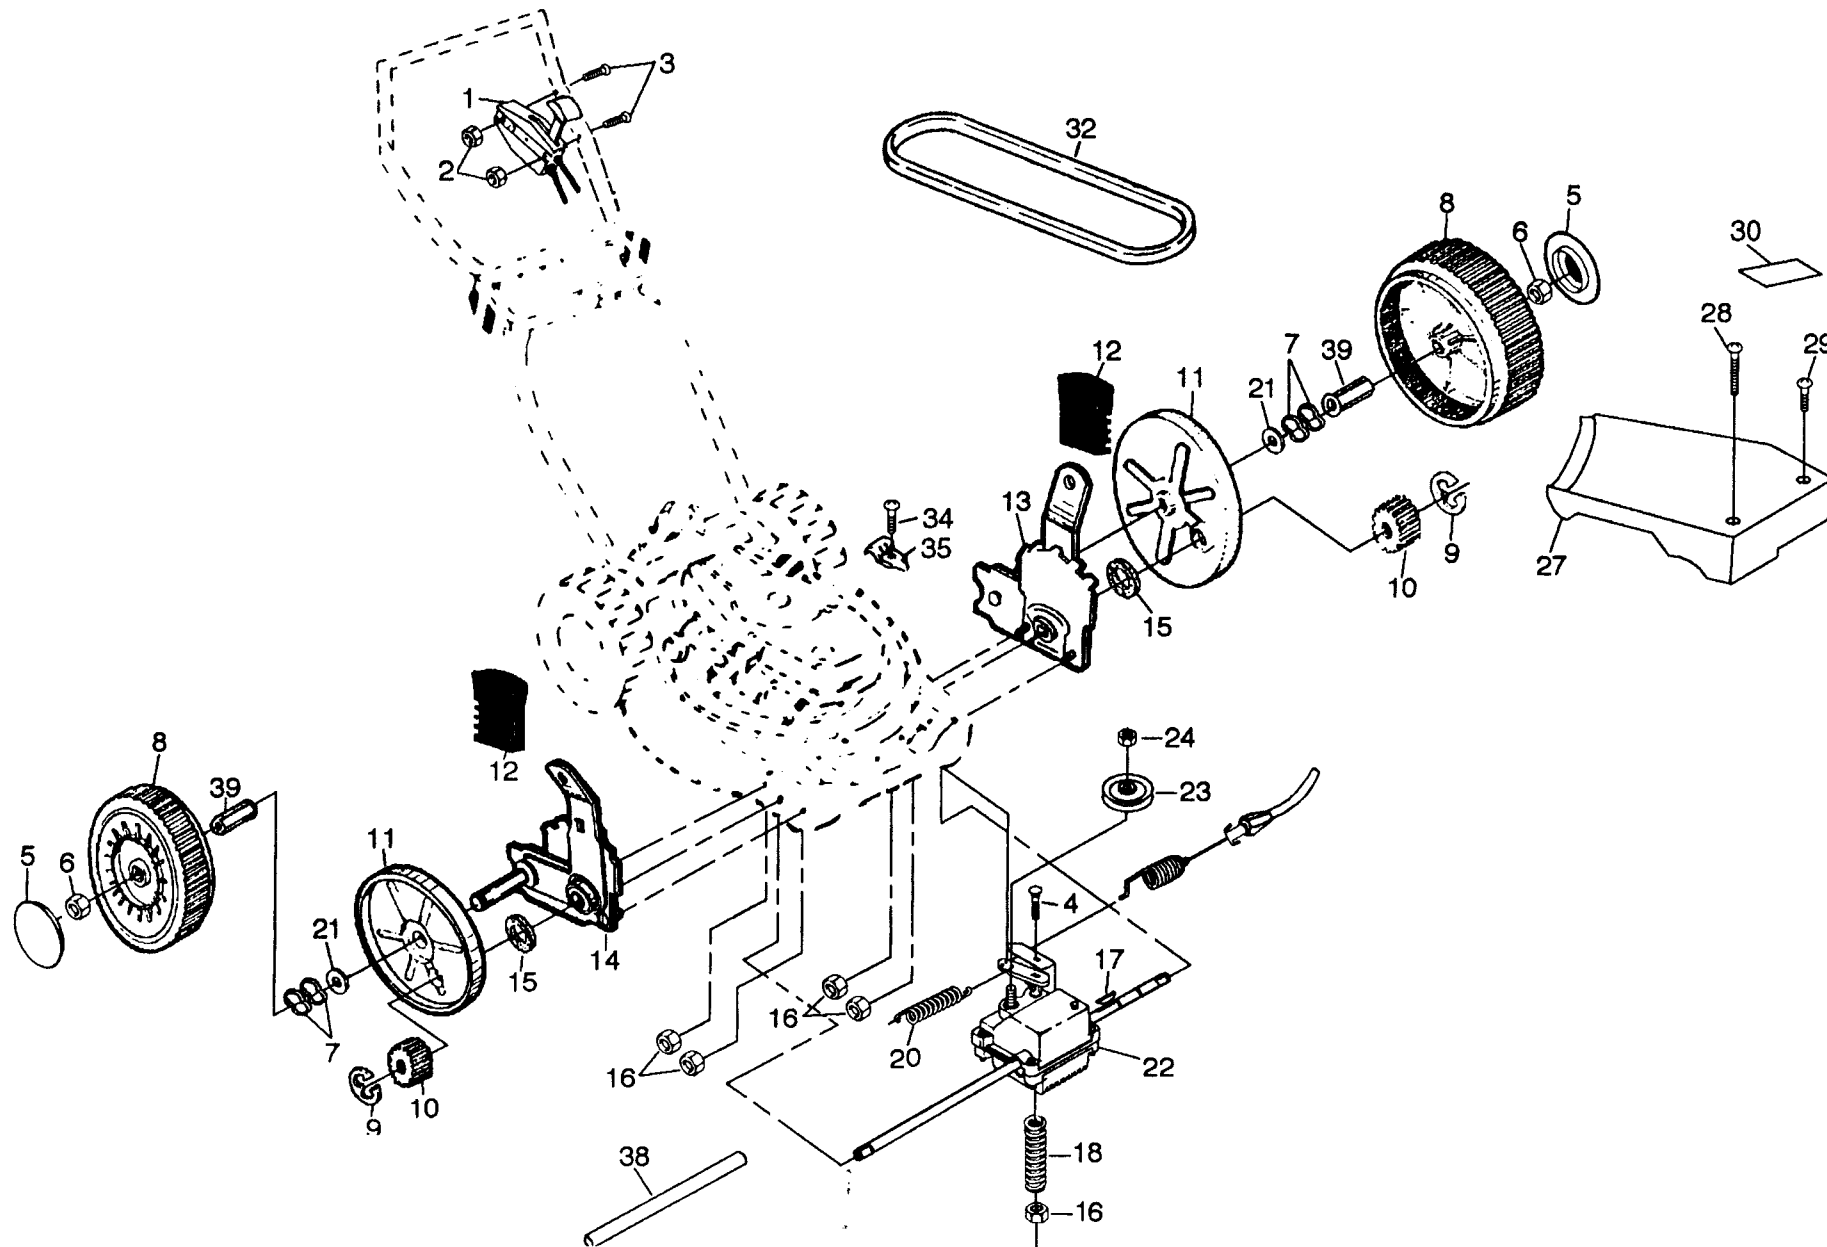

REPAIR PARTS

ROTARY LAWN MOWER - - MODEL NO. 56dhs (H56dhsb) PRODUCT NO. 954 07 23-01

REPAIR PARTS

ROTARY LAWN MOWER - - MODEL NO. 56dhs (H56dhsb) PRODUCT NO. 954 07 23-01

KEY NO.	PART NO.	DESCRIPTION	KEY NO.	PART NO.	DESCRIPTION
1	532700615	Drive Control	18	532137090	Spring
2	532069180	Locknut #10-24	20	532075192	Spring
3	532750029	Pan Head Machine Screw	21	532067725	Washer
4	532700875	Carriage Bolt 1/4-20 x 2	22	532702510	Gear Case Assembly
5	532850845	Hubcap	23	532137052	Drive Pulley
6	532083923	Nut 3/8-16	24	532132010	Locknut
7	532057143	Wave Washer	27	532700599	Drive Cover
8	532142204	Wheel & Tire Assembly	28	532087866	Pan Head Machine Screw #10-24 x 2-3/4
9	812000058	E-ring	29	532136797	Pan Head Machine Screw #10-24 x 1-3/4
10	532137054	Pinion	30	532142074	Drive Cover Decal
11	532088080	Dust Cover	32	532137078	V-Belt
12	532701037	Selector Knob	34	532750097	Screw #10-24 x 1/2
13	532148761	Wheel Adjuster Assembly (Left)	35	532087930	Cable Clip
14	532148760	Wheel Adjuster Assembly (Right)	38	532086012	Drive Shaft Cover
15	532088118	Felt Washer	39	532086960	Wheel Bushing
16	532063601	Locknut	---	532750320	Decal RH (Height Adjuster)
17	532850848	Hi-Pro Key	---	532750319	Decal LH (Height Adjuster)