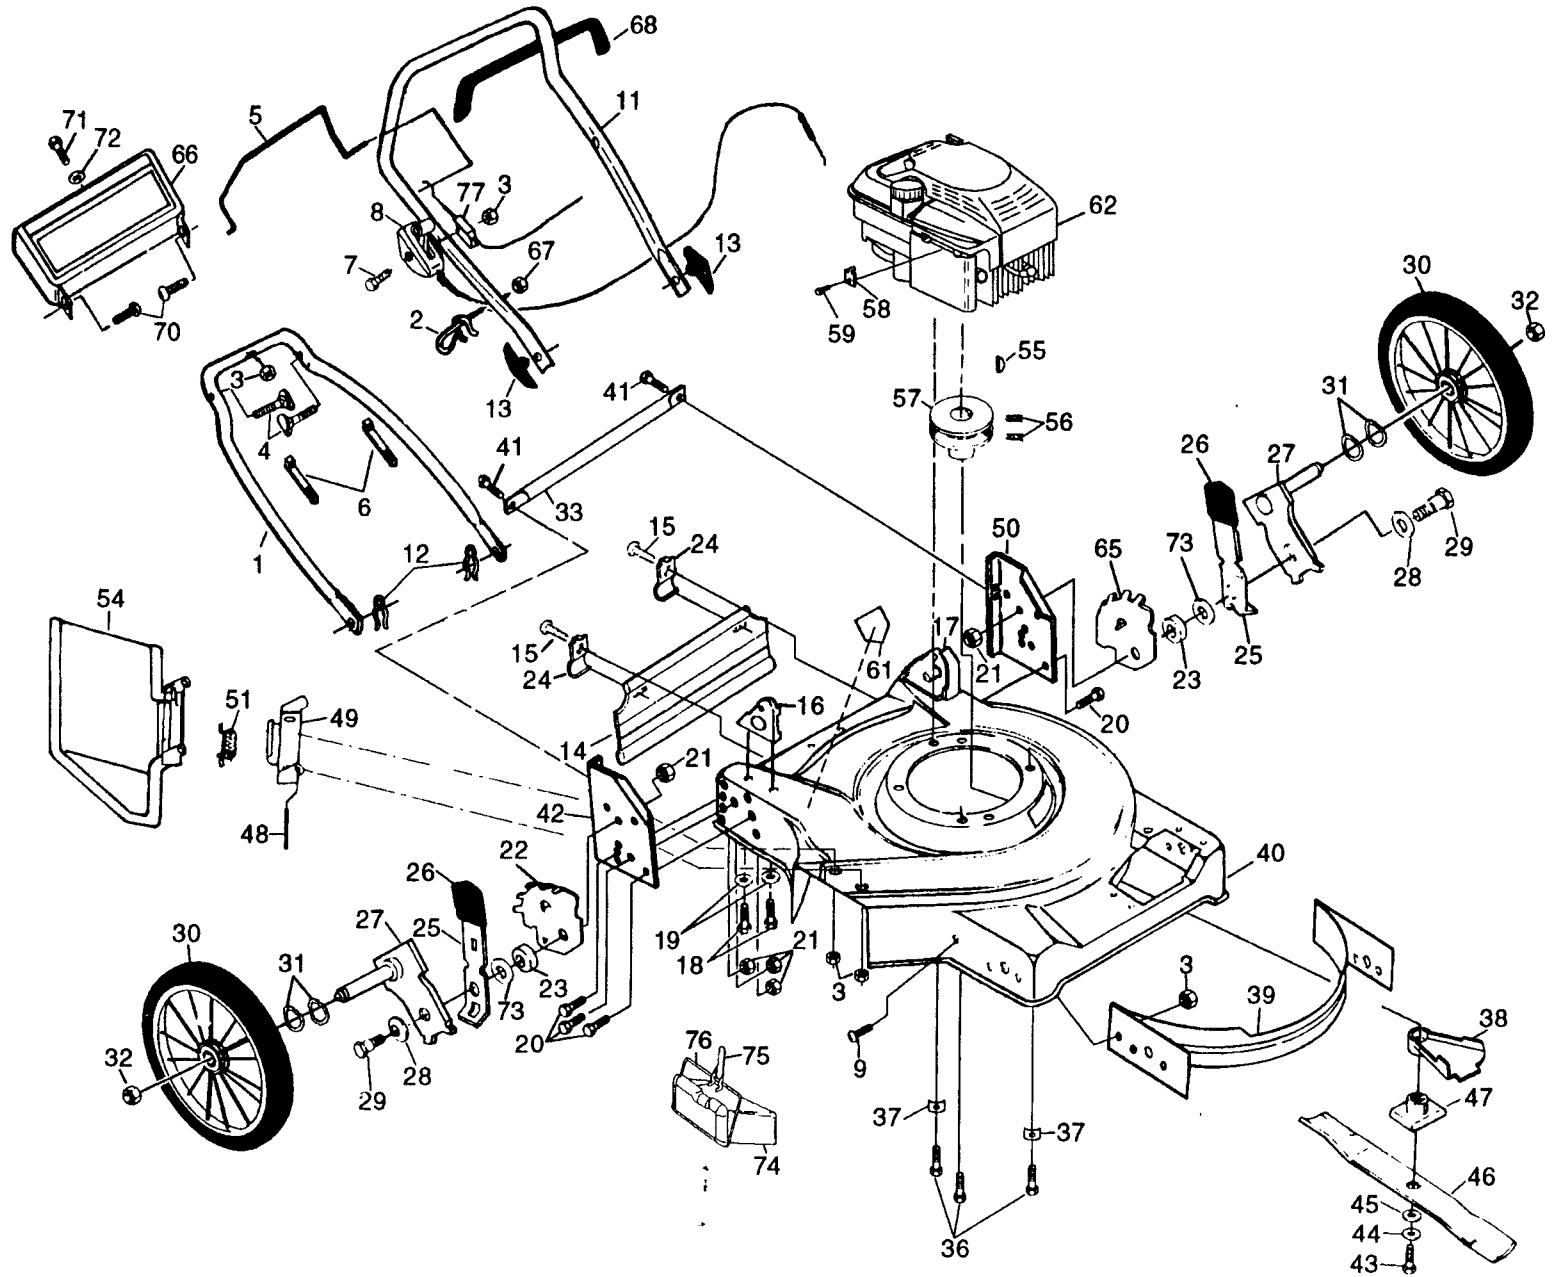

REPAIR PARTS

ROTARY LAWN MOWER - - MODEL NO. 56dhs (H56dhsb) PRODUCT NO. 954 07 23-01

REPAIR PARTS

ROTARY LAWN MOWER - - MODEL NO. 56dhs (H56dhsb) PRODUCT NO. 954 07 23-01

19

KEY NO.	PART NO.	DESCRIPTION	KEY NO.	PART NO.	DESCRIPTION
1	532125293	Lower Handle	39	532125337	Front Baffle
2	532132001	Rope Guide	40	532700708	Mower Housing Kit (Includes Key No. 61)
3	532063601	Locknut 1/4-20	41	532054583	Screw
4	532131959	Handle Bolt	42	532125321	Wheel Support Bracket R.H.
5	532851512	Control Bar	43	532851084	Hex Head Screw 3/8-24 x 1-3/8 Gr. 8
6	532066426	Wire Tie	44	532850263	Helical Washer 3/8
7	532144929	Hex Head Screw 1/4-20 x 2.12	45	532851074	Hardened Washer
8	532700417	Throttle Control	46	532141114	22" Blade
9	874100412	Screw 1/4-20 x 3/4	47	532851514	Blade Adapter
10	532851552	Screw Pan	48	532147286	Hinge Rod
11	532125295	Upper Handle	49	532147775	Housing Bracket
12	532051793	Hairpin Cotter	50	532125322	Wheel Support Bracket L.H.
13	532136376	Handle Knob	51	532145286	Torsion Spring
14	532140539	Rear Skirt	54	532148311	Discharge Guard
15	532750097	Hex Head Screw	55	532087677	Hi-Pro Key
16	532140465	Handle Bracket Assembly (Right)	56	532059708	Set Screw
17	532140466	Handle Bracket Assembly (Left)	57	532084596	Engine Pulley
18	532055187	Screw 5/16-18 x 3/4	58	532213146	* Cable Clamp
19	532059289	Washer	59	532083816	Screw #10 x 5/8
20	874760612	Bolt, Hex Head 3/8-16 x 3/4	61	532107339	Danger Decal
21	532751592	Locknut	62	-----	* Engine - Briggs & Stratton Model No. 128802
22	532800368	Wheel Adjusting Bracket (R.R.)	65	532800370	Wheel Adjusting Bracket (L.R.)
23	532084920	Spacer	66	532800546	Trim Plate Handle Asm.
24	532125207	Skirt Bracket	67	873510400	Keps Locknut 1/4-20
25	532125066	Selector Spring	68	532850724	Handle Grip
26	532701037	Selector Knob	70	532036953	Self Tapping Screw 10-24 x .625
27	532125323	Axle Arm Assembly	71	532085436	Hex Hd. Wash. Screw 1/4-20 x 1-1/2
28	532061651	Rear Spring Washer	72	532085723	Flat Washer 28 x .62 x .06
29	532142748	Shoulder Bolt 3/8-16	73	532088348	Flat Washer 3/8
30	532088017	Wheel & Tire Assembly (Rear) 14 x 2	74	532146345	Mulcher Plug
31	532057143	Wave Washer	75	532149168	Plug Latch
32	532083923	Nut	76	532146365	Mulcher Bail
33	532850709	Rod Support	77	532130861	Zone Control Cable
36	532850998	Thread Rolling Screw 3/8-16 x 1	--	532125033	Rear Baffle (Not Shown)
37	532125078	Engine Washer	--	532700621	Logo Decal (Housing)
38	532134612	Debris Shield	--	532149955	Owner's Manual (English/French)
			--	532850788	Trim Plate Decal

* These parts must be purchased through an authorized Briggs & Stratton Dealer.