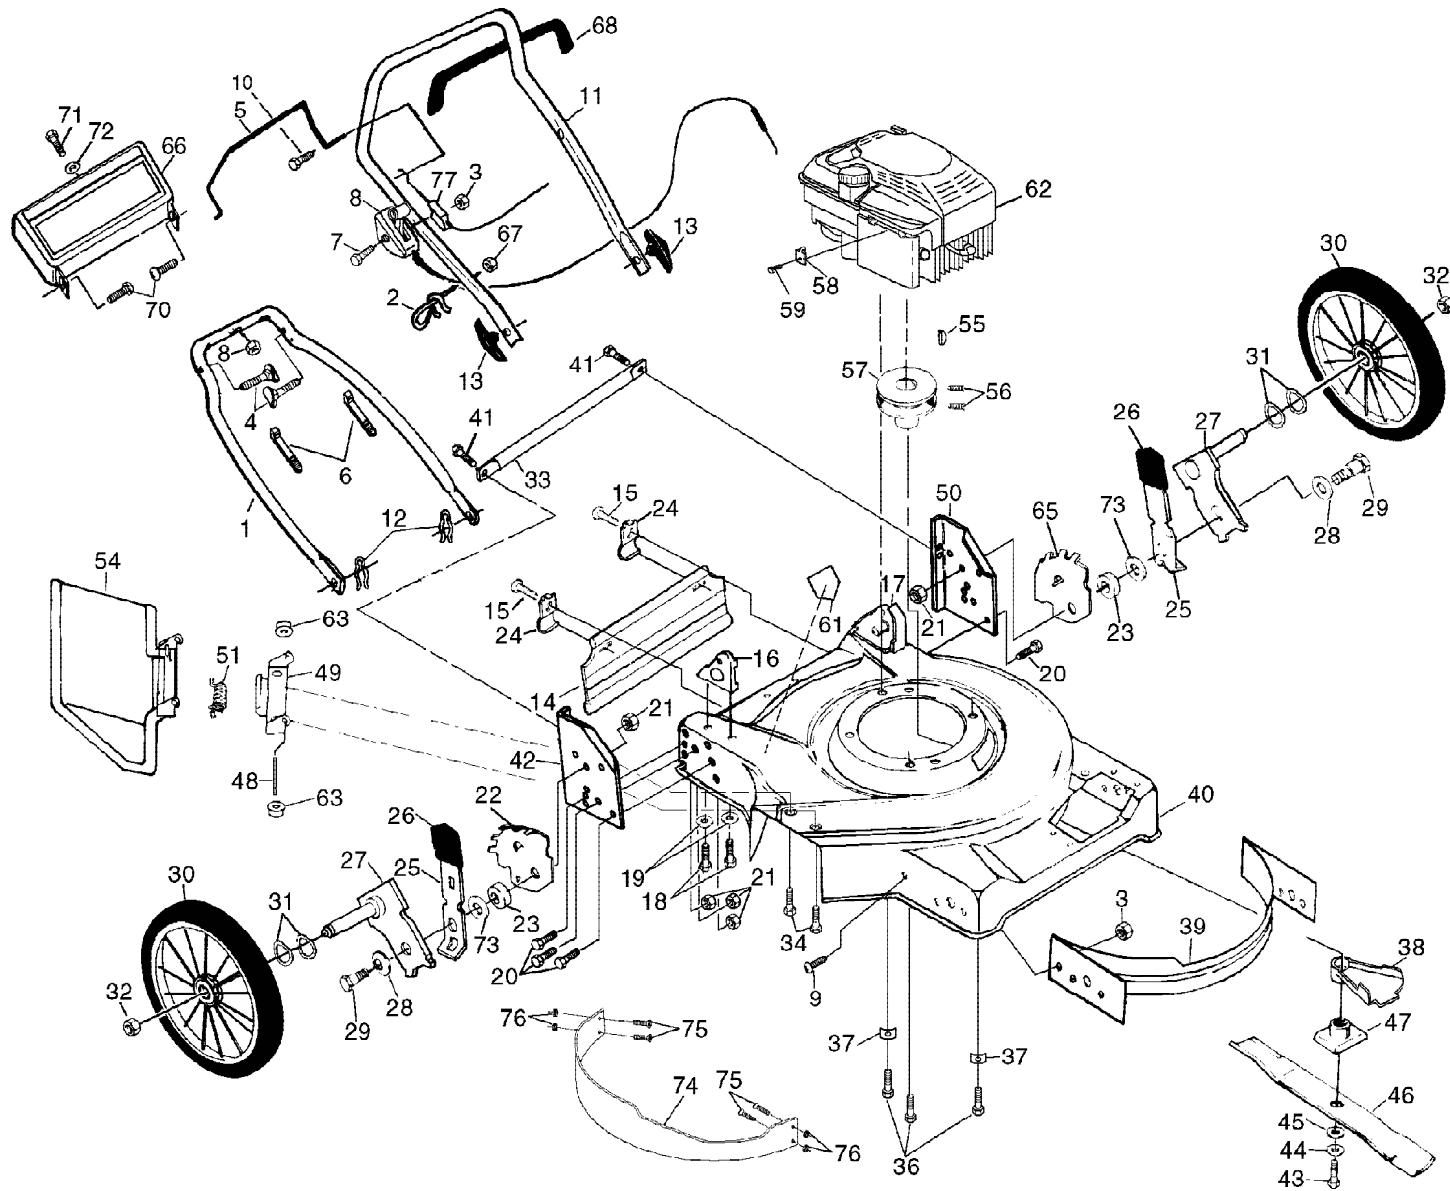

REPAIR PARTS

ROTARY LAWN MOWER - - MODEL NO. 56dhs (954069101A)

REPAIR PARTS

ROTARY LAWN MOWER - - MODEL NO. 56dhs (954069101A)

19

KEY NO.	PART NO.	DESCRIPTION	KEY NO.	PART NO.	DESCRIPTION
1	532125293	Lower Handle	40	532700708	Mower Housing Kit (Includes Key No. 61)
2	532132001	Rope Guide	41	532054583	Screw
3	532063601	Locknut 1/4-20	42	532125321	Wheel Support Bracket R.H.
4	532131959	Handle Bolt	43	532851084	Hex Head Screw 3/8-24 x 1-3/8 Gr. 8
5	532851512	Control Bar	44	532850263	Helical Washer 3/8
6	532066426	Wire Tie	45	532851074	Hardened Washer
7	532144929	Hex Hd. Screw 1/4-20 x 1.12	46	532141114	22" Blade
8	532700417	Throttle Control	47	532851514	Blade Adapter
9	874100412	Screw 1/4-20 x 3/4	48	532851854	Hinge Rod
10	532851552	Screw Pan	49	532125175	Housing Bracket
11	532125295	Upper Handle	50	532125322	Wheel Support Bracket L.H.
12	532051793	Hairpin Cotter	51	532851855	Torsion Spring
13	532136376	Handle Knob	54	532134253	Discharge Guard
14	532140540	Rear Skirt	55	532087677	Hi-Pro Key
15	532750097	Hex Head Screw	56	532059708	Set Screw
16	532140465	Handle Bracket Assembly (Right)	57	532084596	Engine Pulley
17	532140466	Handle Bracket Assembly (Left)	58	532213146	* Cable Clamp
18	532055187	Screw 5/16-18 x 3/4	59	532083816	Screw #10 x 5/8
19	532059289	Washer	61	532107339	Danger Decal
20	874760612	Bolt, Hex Head 3/8-16 x 3/4	62	-----	* Engine - Briggs & Stratton Model No. 128802
21	532751592	Locknut	63	532083731	Push Nut
22	532800368	Wheel Adjusting Bracket (R.R.)	65	532800370	Wheel Adjusting Bracket (L.R.)
23	532084920	Spacer	66	532800546	Trim Plate Handle Asm.
24	532125207	Skirt Bracket	67	873510400	Keps Locknut 1/4-20
25	532125066	Selector Spring	68	532850724	Handle Grip
26	532132800	Selector Knob	70	532036953	Self Tapping Screw 10-24 x .625
27	532125323	Axle Arm Assembly	71	532085436	Hex Hd. Wash. Screw 1/4-20 x 1-1/2
28	532061651	Rear Spring Washer	72	532085723	Flat Washer 28 x .62 x .06
29	532142748	Shoulder Bolt 3/8-16	73	532088348	Flat Washer 3/8
30	532088017	Wheel & Tire Assembly (Rear) 14 x 2	74	532142231	Mulcher Baffle
31	532057143	Wave Washer	75	874961008	Screw
32	532083923	Nut	76	532069180	Nut
33	532850709	Rod Support	77	532130861	Zone Control Cable
34	532851856	Hex Head Thread Rolling Screw w/Sems 1/4-20 x 3	--	532125033	Rear Baffle (Not Shown)
36	532850998	Thread Rolling Screw 3/8-16 x 1	--	532700621	Logo Decal (Housing)
37	532125078	Engine Washer	--	532149940	Owner's Manual (English/French)
38	532134612	Debris Shield	--	532850788	Trim Place Decal
39	532125337	Front Baffle			

* These parts must be purchased through an authorized Briggs & Stratton Dealer.