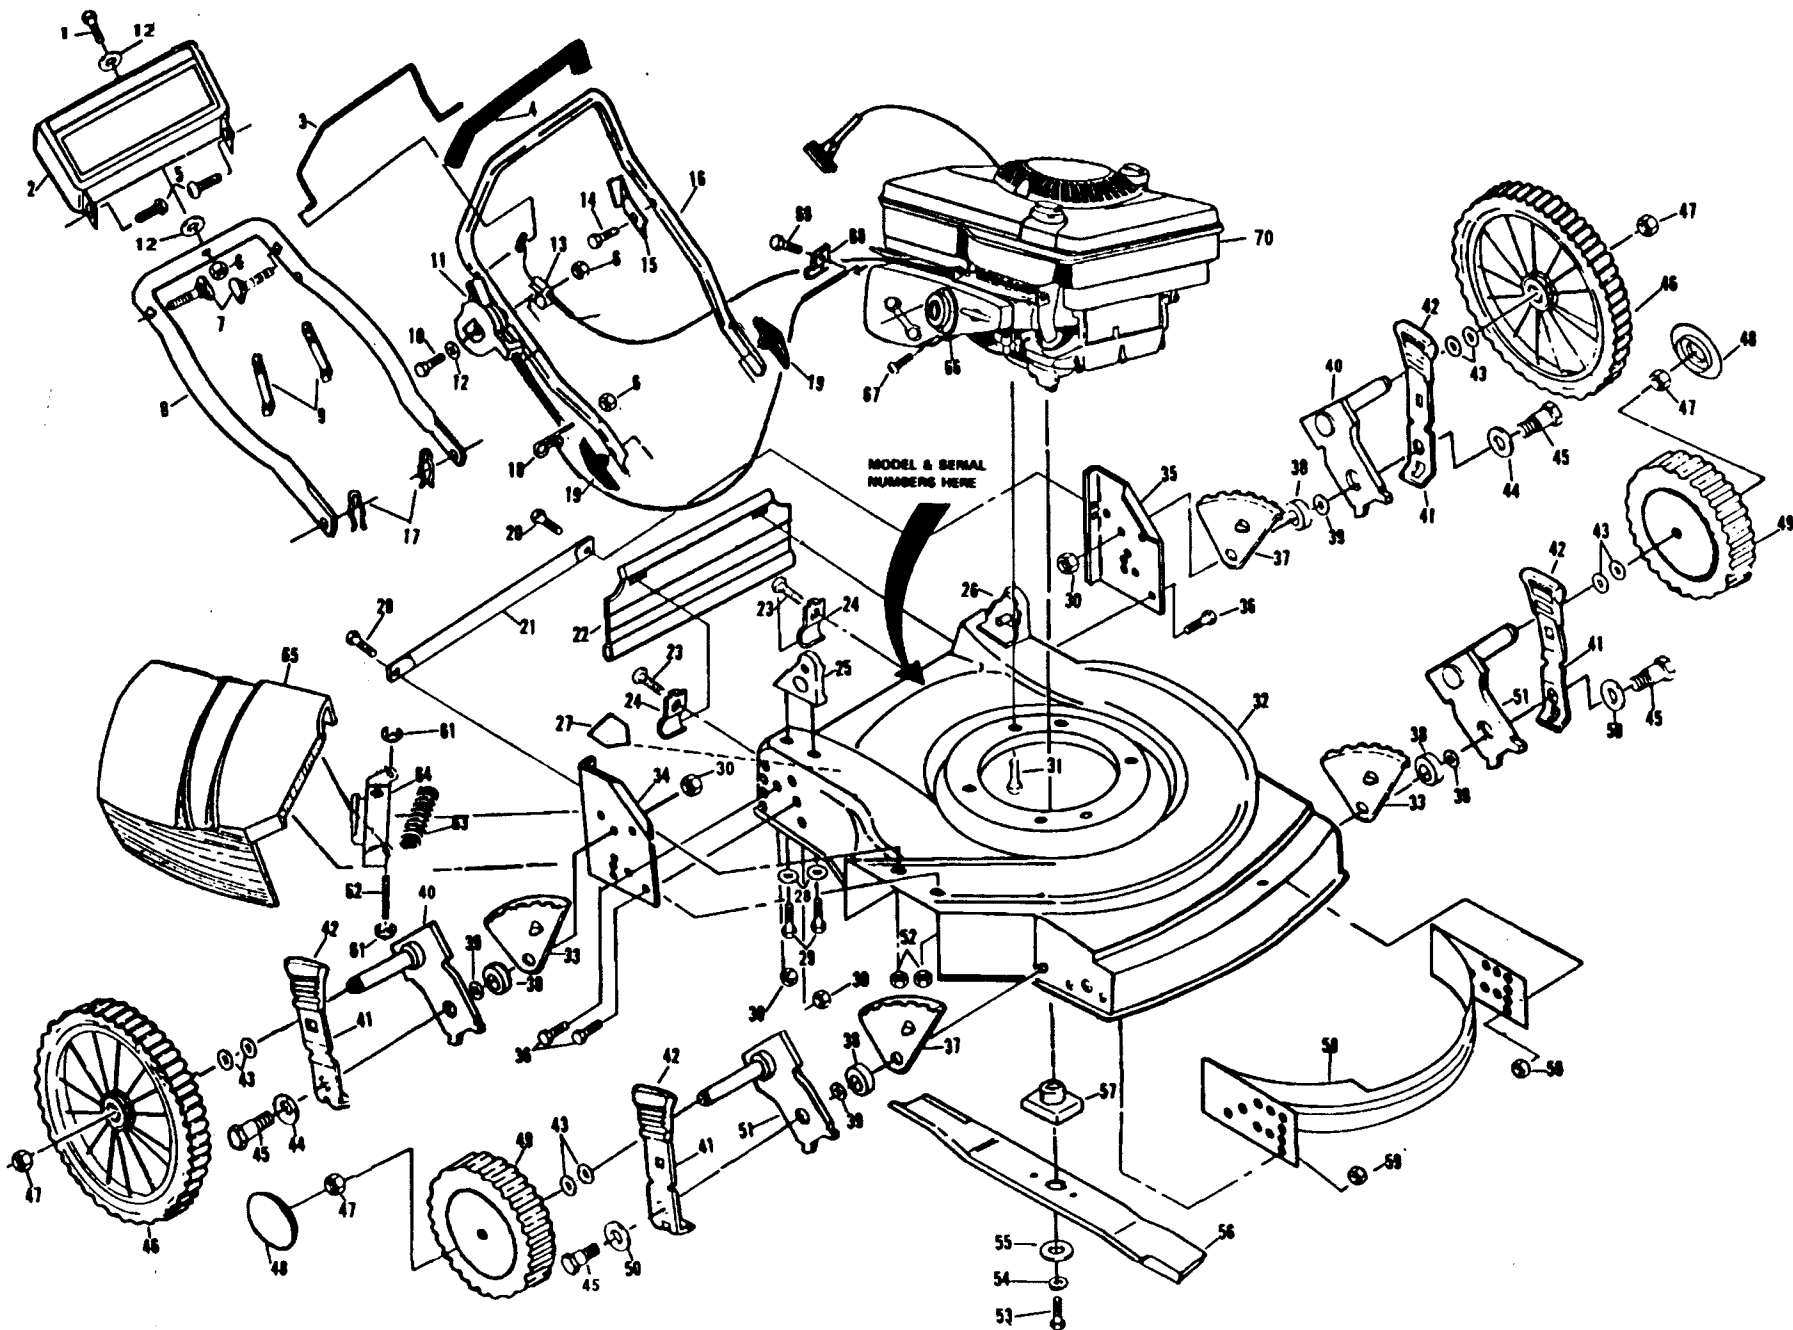

REPAIR PARTS

22" ROTARY LAWN MOWER -- MODEL NO. 56dh, PRODUCT NO. 954 05 07-01

REPAIR PARTS

22" ROTARY LAWN MOWER - - MODEL NO. 56dh, PRODUCT NO. 954 05 07-01

KEY NO.	PART NO.	DESCRIPTION	KEY NO.	PART NO.	DESCRIPTION
1	532 08 54-36	Hex Head Washer Screw 1/4-20 x 1-1/2	40	532 12 51-62	Axle Arm Assembly (Rear)
2	532 80 05-47	Trim Plate	41	532 12 50-66	Selector Spring
3	532 85 07-58	Control Bar	42	532 07 78-65	Selector Knob
4	532 85 07-24	Handle Grip	43	532 05 71-43	Washer
5	532 03 69-53	Self-tapping Screw #10-24 x 5/8	44	532 06 16-51	Washer
6	532 06 36-01	Locknut 1/4-20	45	532 08 49-21	Shoulder Bolt 3/8-16
7	532 05 87-14	Handle Bolt 5/16-18 x 1-3/4	46	532 08 80-17	Wheel & Tire Assembly 14.0 x 2.0
8	532 12 51-73	Lower Handle	47	532 08 39-23	Locknut
9	532 06 64-26	Wire Tie	48	532 85 08-45	Hubcap
10	532 08 56-92	Machine Screw 1/4-20 x 2-1/8	49	532 80 03-33	Wheel & Tire Assembly 8.0 x 2.0
11	532 85 14-64	Throttle Control	50	532 06 23-35	Washer
12	532 08 57-23	Washer	51	532 12 50-61	Axle Arm Assembly (Front)
13	532 85 16-70	Engine Zone Control Cable	52	532 05 34-90	Locknut
14	532 75 00-97	Hex Washer Head Screw #10-24 x 1/2	53	532 85 10-84	Hex Head Screw 3/8-24 x 1-3/8 Gr. 8
15	532 12 51-62	Up-Stop Bracket	54	532 85 02-63	Helical Washer 3/8
16	532 12 51-71	Upper Handle	55	532 85 10-74	Hardened Washer
17	532 05 17-93	Hairpin Cotter	56	532 85 09-73	22" Blade
18	532 80 03-57	Rope Guide	57	532 85 15-14	Blade Adapter
19	532 06 36-88	Handle Knob	58	532 12 50-56	Front Baffle
20	532 05 45-83	Self-tapping Screw 1/4-20 x 1/2	59	532 07 44-00	Locknut 3/8-16
21	532 75 01-57	Support Rod	61	532 03 37-50	E-Ring
22	532 75 10-84	Rear Skirt	62	532 08 75-90	Hinge Rod
23	532 08 12-76	Hex Head Washer Screw #10-24 x 1/2	63	532 08 75-89	Torsion Spring
24	532 12 52-07	Skirt Bracket	64	532 08 75-93	Housing Bracket Assembly
25	532 12 50-47	Handle Bracket Assembly (Right)	65	532 85 07-78	Discharge Guard
26	532 12 50-49	Handle Bracket Assembly (Left)	66	532 10 32-51	* Muffler Deflector
27	532 10 73-39	Danger Decal	67	532 09 37-05	* Screw #8-32 x 3/8
28	532 05 92-89	Washer	68	532 21 31-46	* Cable Clamp
29	532 05 51-87	Thread Cutting Screw 5/16-18 x 1-3/4	69	532 10 74-88	Thread Rolling Screw #10-32 x 5/8
30	532 06 23-36	Locknut 3/8-16	70	-----	* Engine - Briggs & Stratton Model No. 124702 Type No. 3118-01
31	532 85 09-98	Thread Rolling Screw 3/8-16 x 1	--	532 12 50-55	Rear Baffle (Not Shown)
32	532 80 14-93	Lawn Mower Housing (Includes Key No. 27)	--	532 80 16-76	Operator's Manual (English)
33	532 80 03-68	Wheel Adjusting Bracket (LF/RR)	--	532 12 84-36	Operator's Manual (French)
34	532 12 50-52	Wheel Support Bracket (Right)	--	532 80 05-69	Decal (Engine)
35	532 12 50-53	Wheel Support Bracket (Left)	--	532 80 05-72	Decal (Housing)
36	532 05 59-12	Hex Head Bolt 3/8-16 x 3/4	--	532 85 07-88	Decal (Trim Plate)
37	532 80 03-70	Wheel Adjusting Bracket (RF/LR)			
38	532 08 49-20	Spacer			
39	532 08 83-48	Washer			