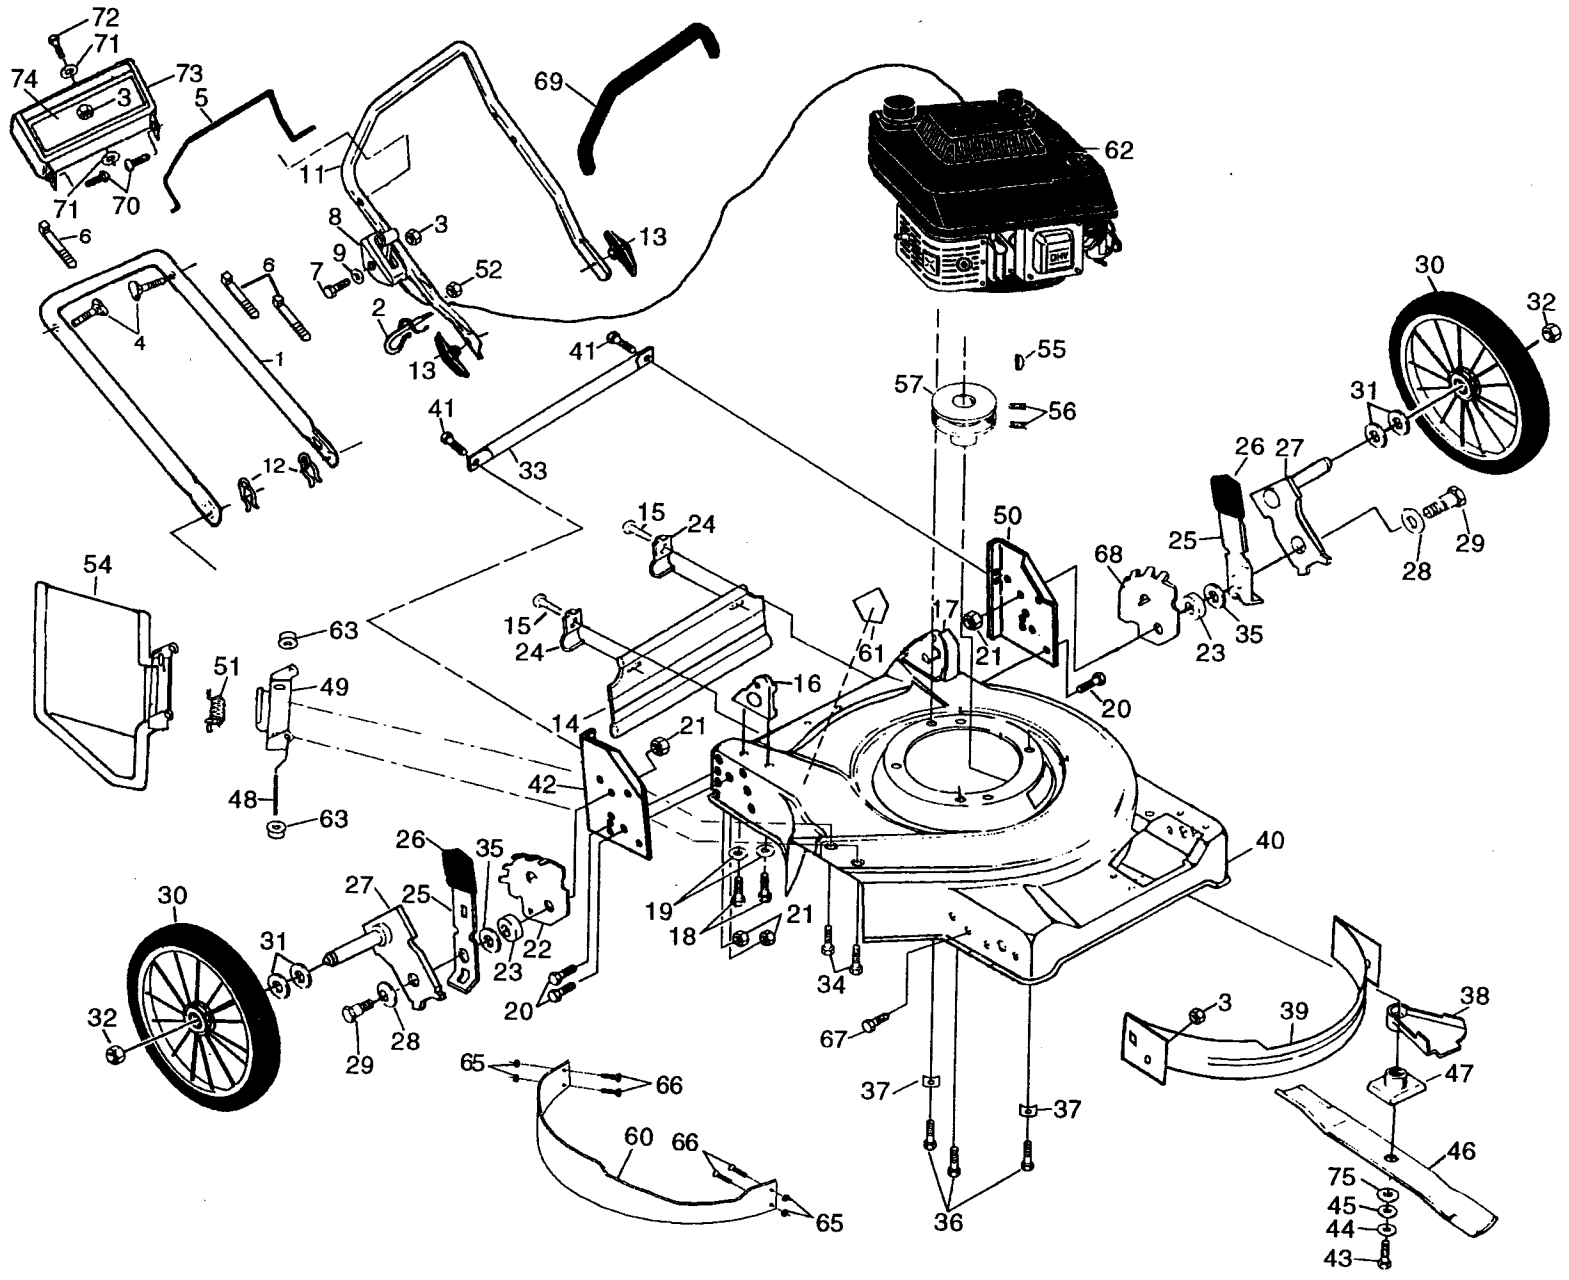

REPAIR PARTS

22" ROTARY LAWN MOWER -- MODEL NUMBER 56cs (954069001A)

16

REPAIR PARTS

22" ROTARY LAWN MOWER - - MODEL NUMBER 56cs (954069001A)

KEY NO.	PART NO.	DESCRIPTION	KEY NO.	PART NO.	DESCRIPTION
1	532125293	Lower Handle	40	532700708	Mower Housing Kit (Includes Key No. 61)
2	532132001	Rope Guide	41	532054583	Screw
3	532063601	Locknut 1/4-20	42	532142837	Wheel Support Bracket R.H.
4	532131959	Handle Bolt	43	532851084	Hex Head Screw 3/8-24 x 1-3/8 Gr. 8
5	532131094	Control Bar	44	532850263	Helical Washer 3/8
6	532066426	Wire Tie	45	532851074	Hardened Washer
7	532059935	Machine Screw 1/4-20 x 1/4	46	532141114	22" Blade
8	532144313	Throttle Control	47	532144331	Blade Adapter
9	532085723	Washer	48	532851854	Hinge Rod
11	532125294	Upper Handle	49	532125175	Housing Bracket
12	532051793	Hairpin Cotter	50	532142838	Wheel Support Bracket L.H.
13	532136376	Handle Knob	51	532851855	Torsion Spring
14	532140539	Rear Skirt	52	873510400	Locknut 1/4-20
15	532750097	Hex Head Screw	54	532134252	Discharge Guard
16	532140465	Handle Bracket Assembly (Right)	55	532087677	Hi-Pro Key
17	532140466	Handle Bracket Assembly (Left)	56	532059708	Set Screw
18	532055187	Screw 5/16-18 x 3/4	57	532084596	Engine Pulley
19	532059289	Washer	60	532125344	Mulcher Baffle
20	874760612	Hex Head Bolt 3/8-16 x 3/4	61	532107339	Danger Decal
21	532751592	Locknut 3/8-16	62	-----	* Engine - Kawasaki - Model No. FC150V
22	532800368	Wheel Adjusting Bracket LF/RR	--	8130B0510	* Dual Drive Screw (not shown)
23	532084920	Spacer	63	532083731	Push Nut
24	532125207	Skirt Bracket	65	532069180	Hex Locknut #10-24
25	532125066	Selector Spring	66	874961008	Machine Screw #10-24 x 1/2
26	532132800	Selector Knob	67	874100412	Screw
27	532125323	Axle Arm Assembly	68	532800370	Wheel Adjusting Bracket LR/RF
28	532061651	Spring Washer	69	532850724	Foam Grip
29	532142748	Shoulder Bolt 3/8-16	70	532036953	Screw
30	532143595	Wheel & Tire Assembly (Rear)	71	532085723	Washer
31	532057143	Wave Washer	72	532085436	Screw
32	532083923	Nut	73	532800547	Trimplate
33	532850709	Rod Support	74	532850788	Decal
34	532851856	Hex Head Thread Rolling Screw w/Sems 1/4-20 x 3	75	532067510	Washer
35	532088348	Flat Washer 3/8	--	532125033	Rear Baffle (Not Shown)
36	532850998	Thread Rolling Screw 3/8-16 x 1	--	532145639	Owner's Manual (English/French)
37	532125078	Engine Washer	--	532700621	Logo Decal (Housing)
38	532134612	Debris Shield	Available accessories not included with lawn mower:		
39	532125337	Front Baffle	--	GCK2200	Grass Catcher

* These parts must be purchased through an authorized Kawasaki Dealer.