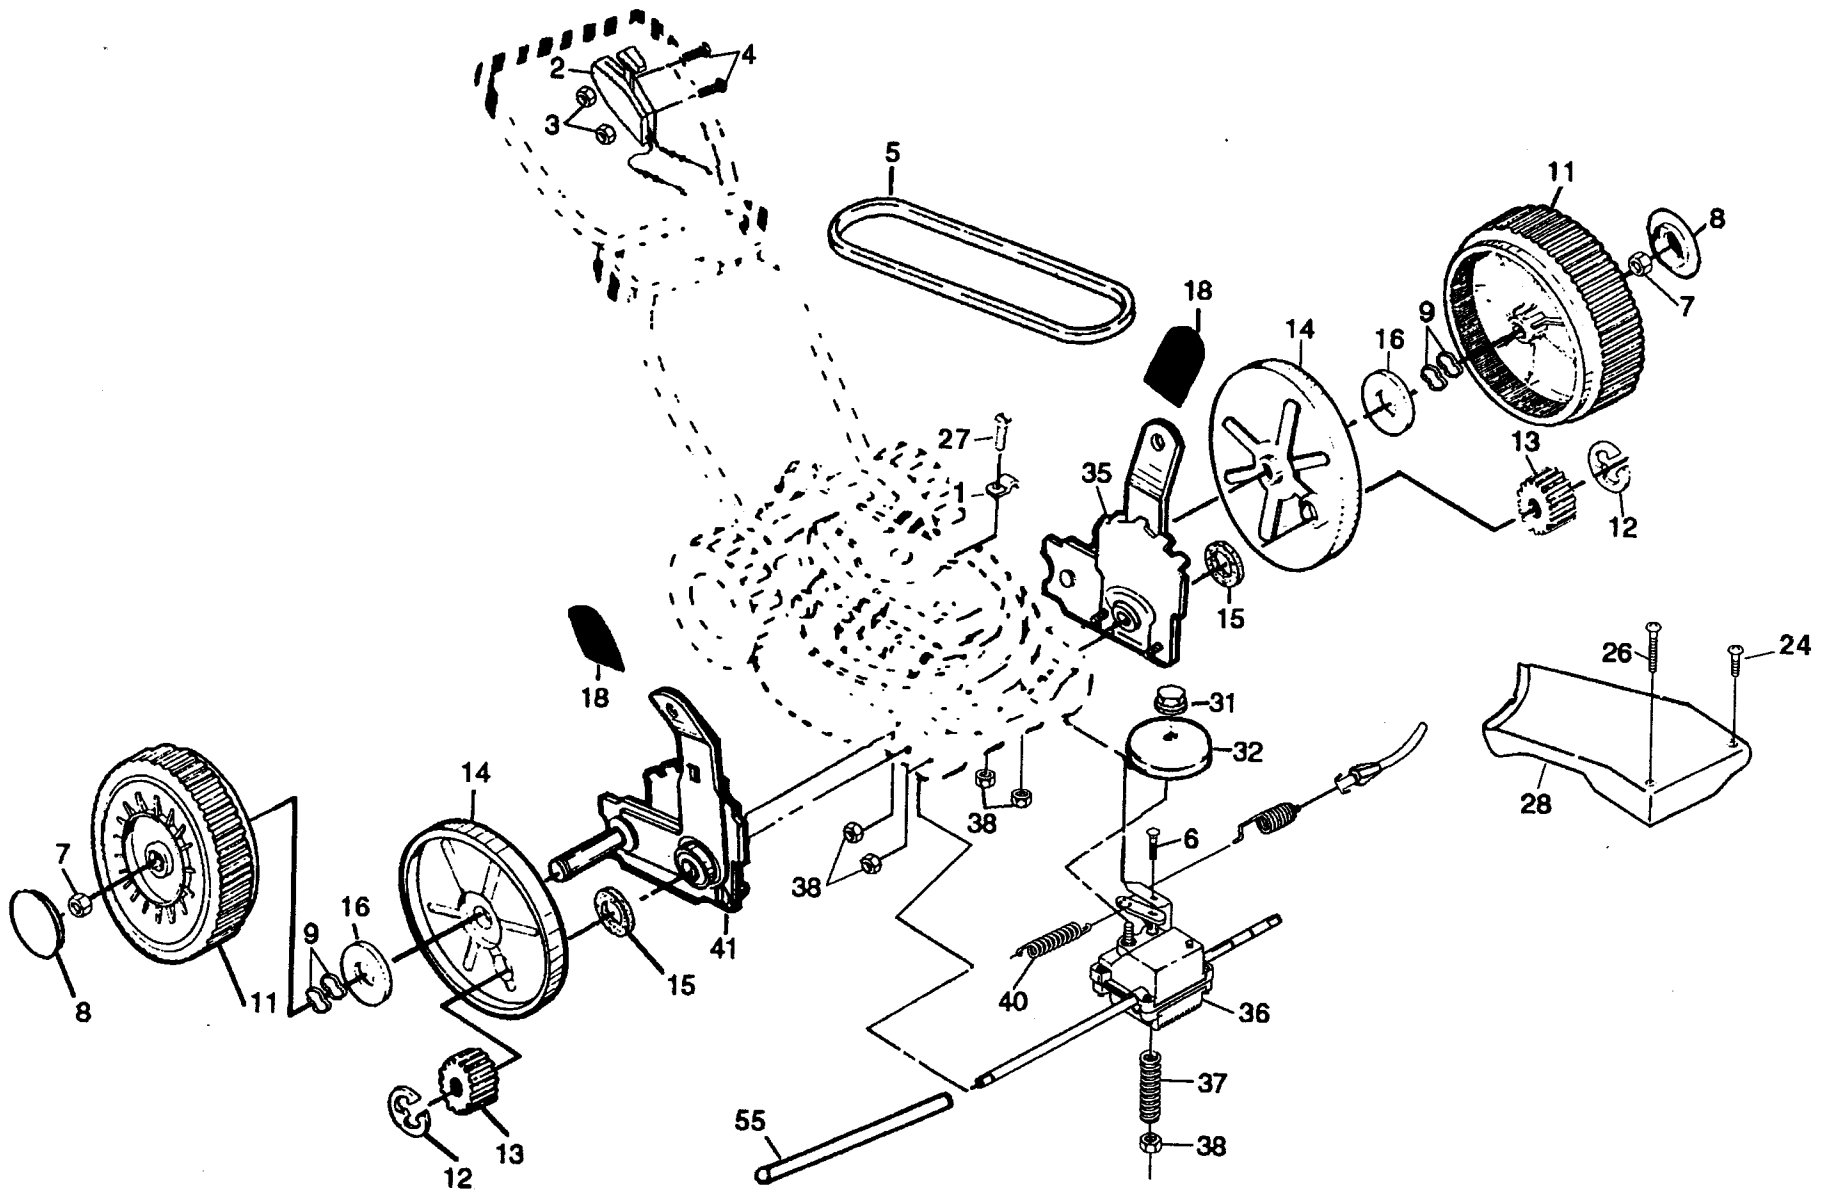

REPAIR PARTS

22" ROTARY LAWN MOWER -- MODEL NUMBER 56cs (954069001A)

REPAIR PARTS

22" ROTARY LAWN MOWER - - MODEL NUMBER 56cs (954069001A)

KEY PART NO. NO.	DESCRIPTION	KEY PART NO. NO.	DESCRIPTION		
1	532087930	Clip Guide	18	532132800	Selector Knob
2	532143915	Dual Drive Control	24	532136797	Pan Head Tapping Screw #10-24 x 1-3/4
3	532063601	Locknut #10-24	26	532087866	Pan Head Tapping Screw #10-24 x 2-3/4
4	532144929	Pan Head Machine Screw #10-24 x 2	27	532750097	Hex Washer Head Screw #10-24 x 3/4
5	532137078	V-Belt	28	532700599	Drive Cover
6	532700875	Carriage Bolt 1/4-20 x 2-3/4	31	532132010	Hex Flange Nut
7	532083923	Nut	32	532137052	Drive Pulley
8	532077400	Hubcap	35	532142811	Wheel Adjuster Assembly (Left)
9	532057143	Wave Washer	36	532702510	Gear Case Assembly
11	532143596	Wheel & Tire Assembly	37	532137090	Spring
12	812000058	E-Ring	38	532063601	Hex Locknut 1/4-20
13	532137054	Pinion	40	532075192	Spring
14	532088080	Dust Cover	41	532142810	Wheel Adjuster Assembly (Right)
15	532088118	Felt Washer	55	532086012	Driveshaft Cover
16	532067725	Washer 1/2 x 1-1/2 x .134	--	532142078	Drive Cover Decal