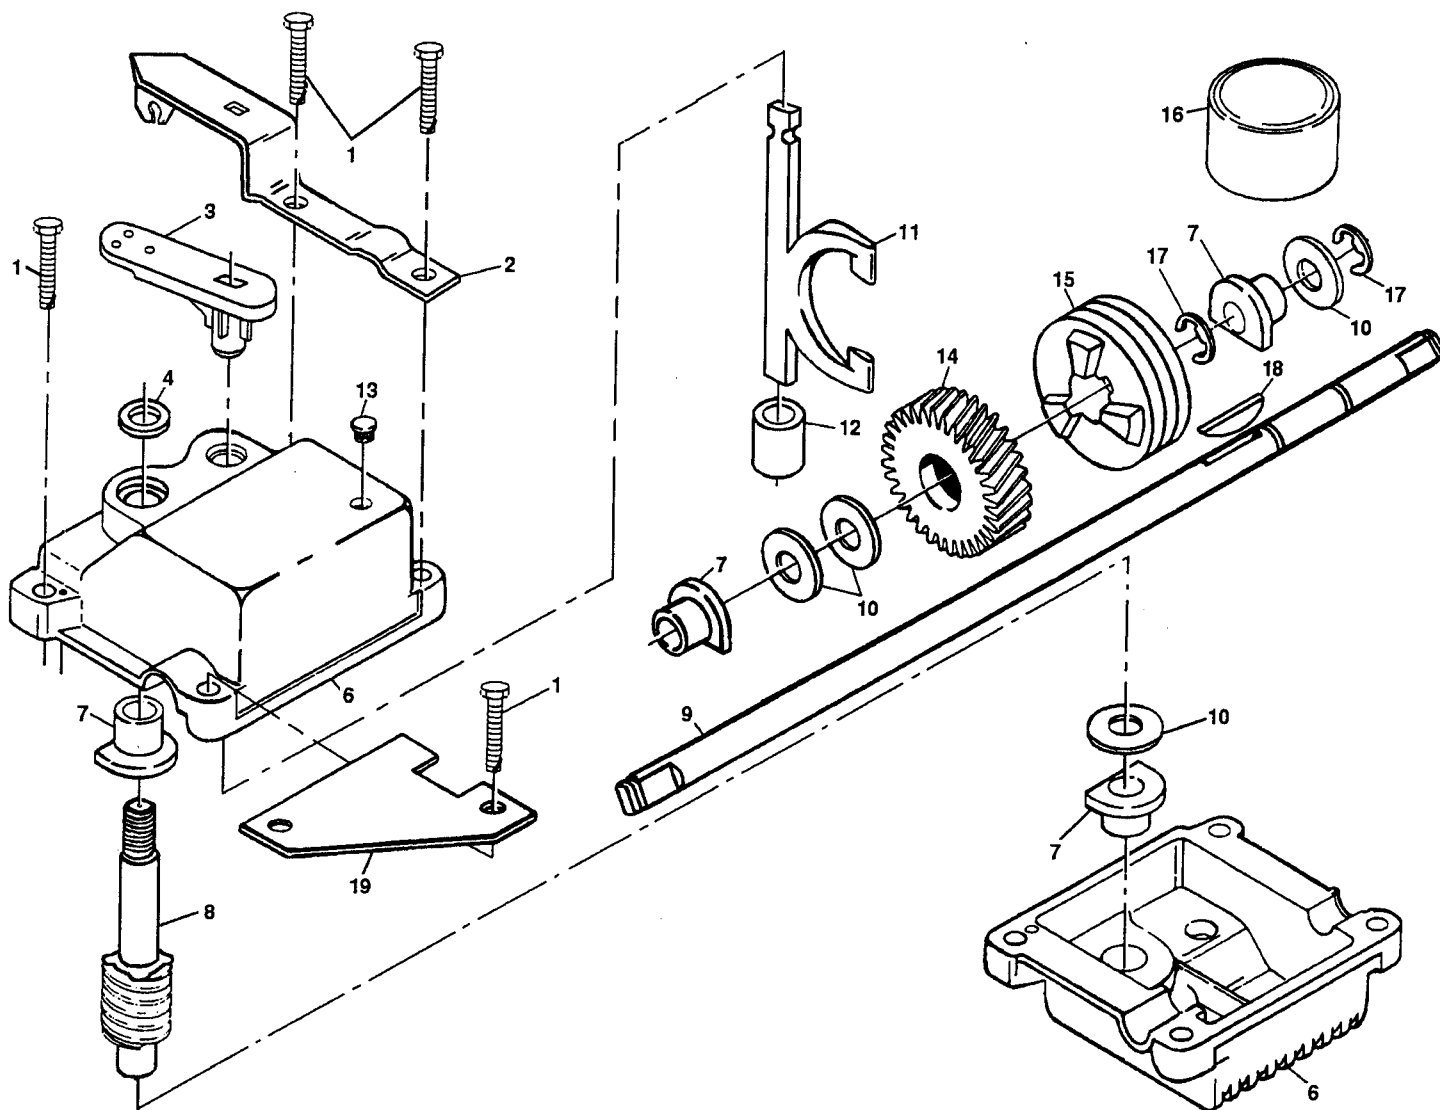

REPAIR PARTS

22" ROTARY LAWN MOWER - - MODEL NO. 56cs (954069001A)

GEAR CASE ASSEMBLY PART NUMBER 532702510

KEY NO.	PART NO.	DESCRIPTION
1	817490416	Tapping Screw 1/4-20 x 1-1/4
2	532140269	Engagement Bracket
3	532137053	Shifter
4	532057072	Seal
6	532048373	Gear Case Halves Kit (Includes Key Nos. 4 and 7)
7	532077881	Bearing
8	532137051	Worm Shaft
9	532137077	Drive Shaft
10	532057079	Hardened Washer
11	532131484	Clutch Yoke

KEY NO.	PART NO.	DESCRIPTION
12	532700343	Bushing
13	532086447	Plug
14	532137050	Helical Gear
15	532750436	Clutch Jaw
16	532750369	Grease
17	812000003	E-Ring
18	532850848	Hi-Pro Key
19	532125441	Spring Bracket

NOTE: All component dimensions given in U.S. inches.
1 inch = 25.4 mm