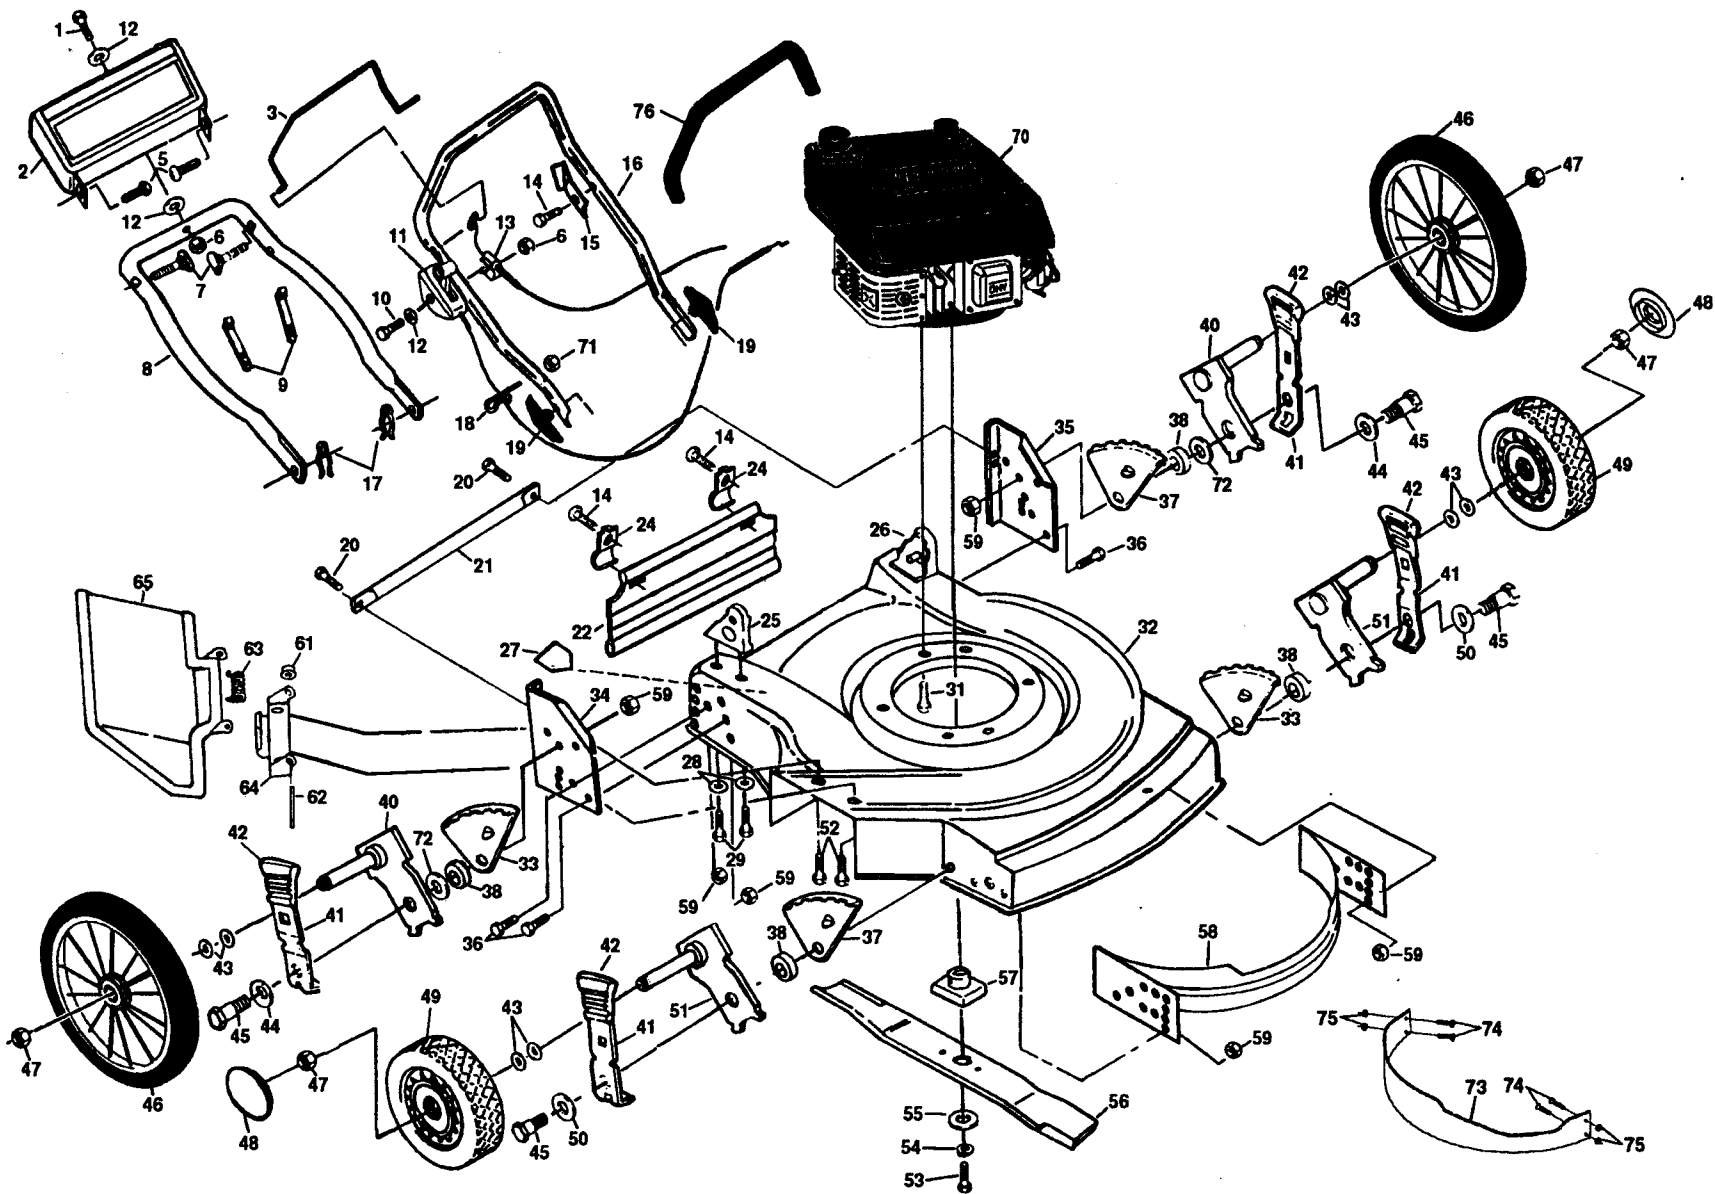

# REPAIR PARTS

22" ROTARY LAWN MOWER - - MODEL NO. 56c (H56CA), PRODUCT NO. 954 06 52-01