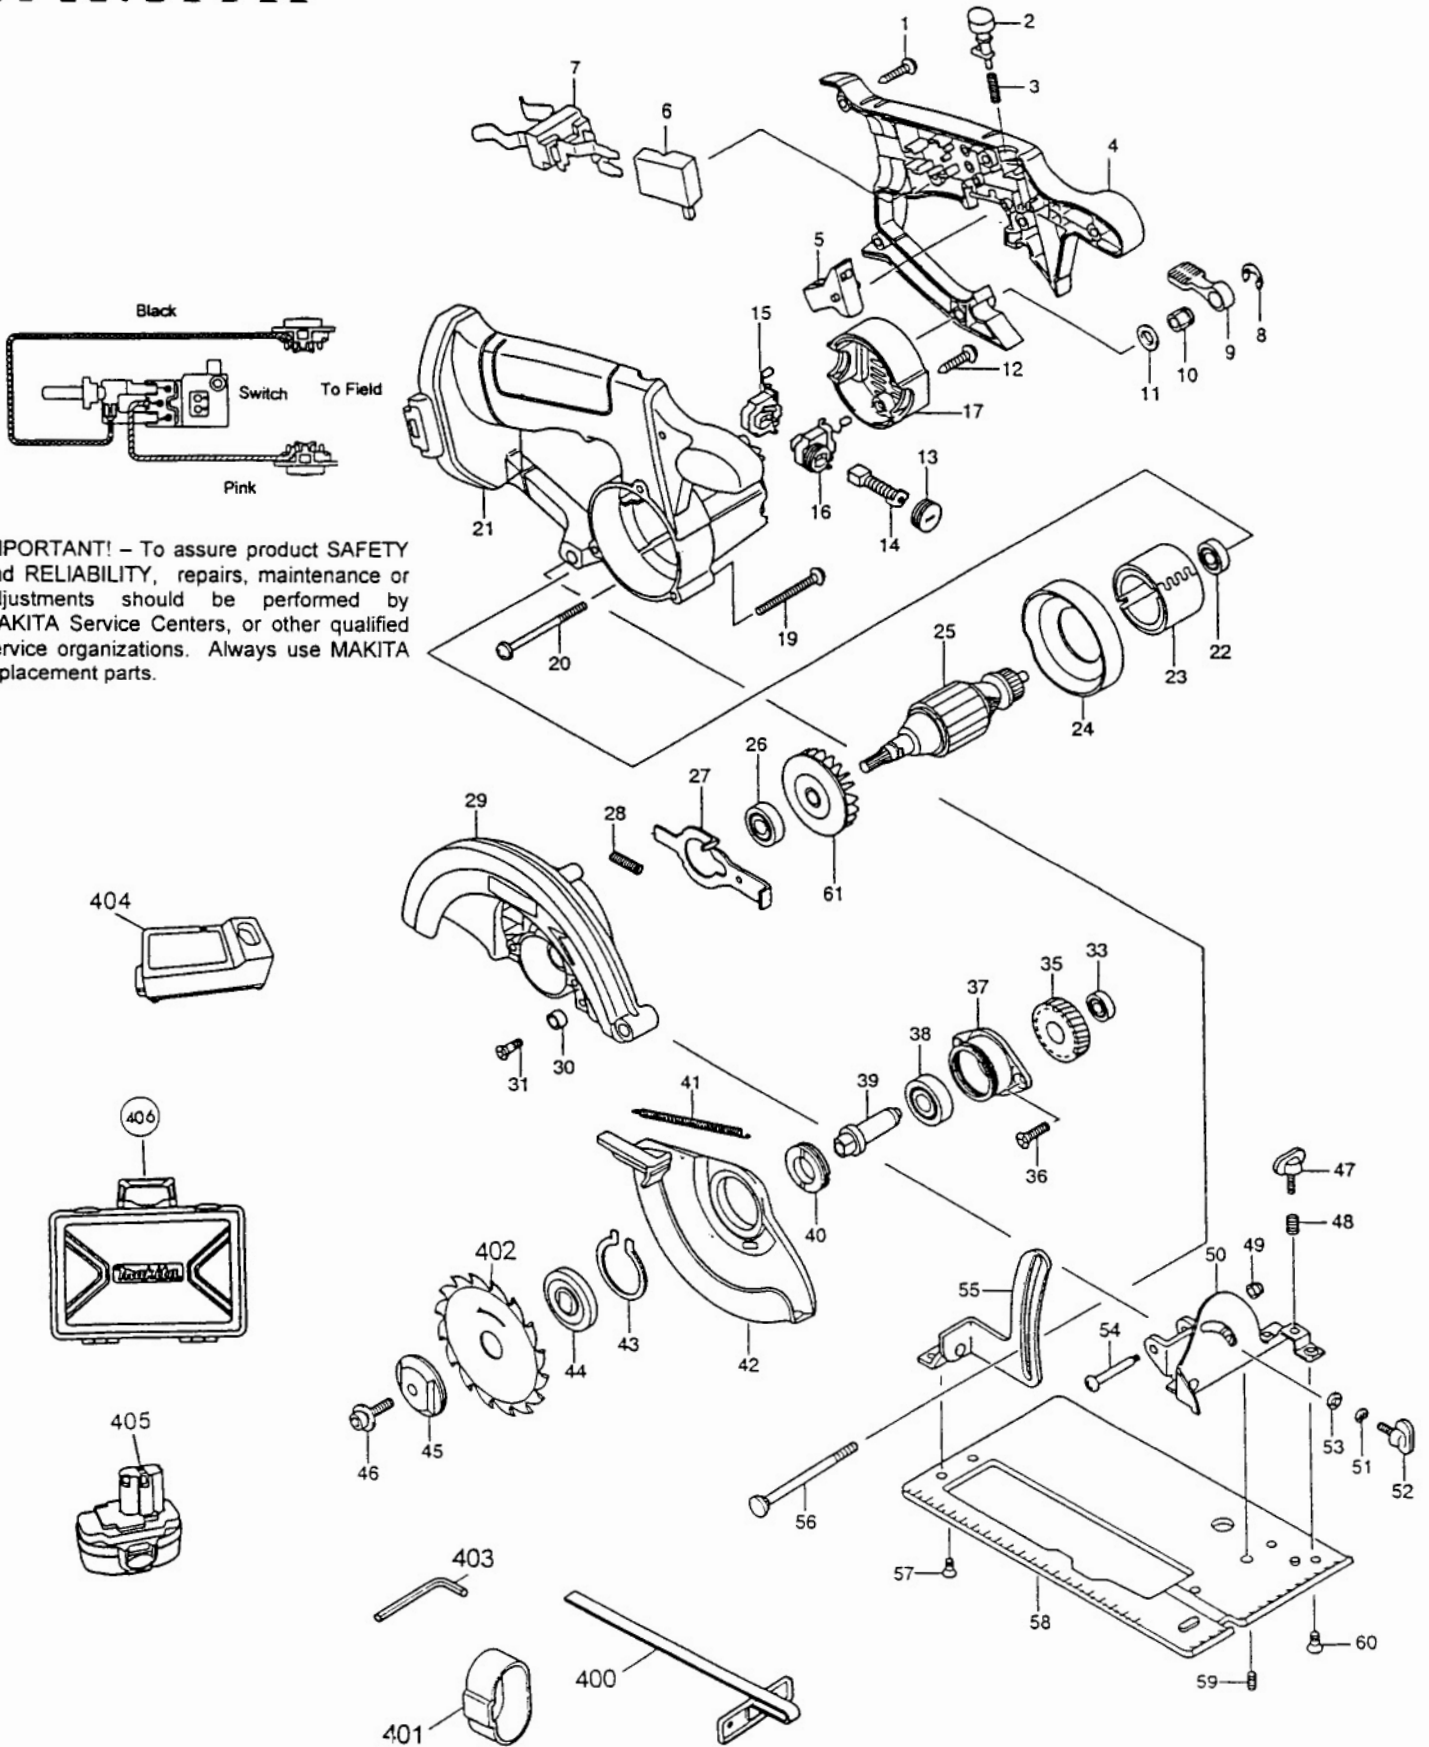

# 6-1/2" (165mm) CORDLESS CIRCULAR SAW Model 5621DWA

**IMPORTANT!** - To assure product SAFETY and RELIABILITY, repairs, maintenance or adjustments should be performed by MAKITA Service Centers, or other qualified service organizations. Always use MAKITA replacement parts.