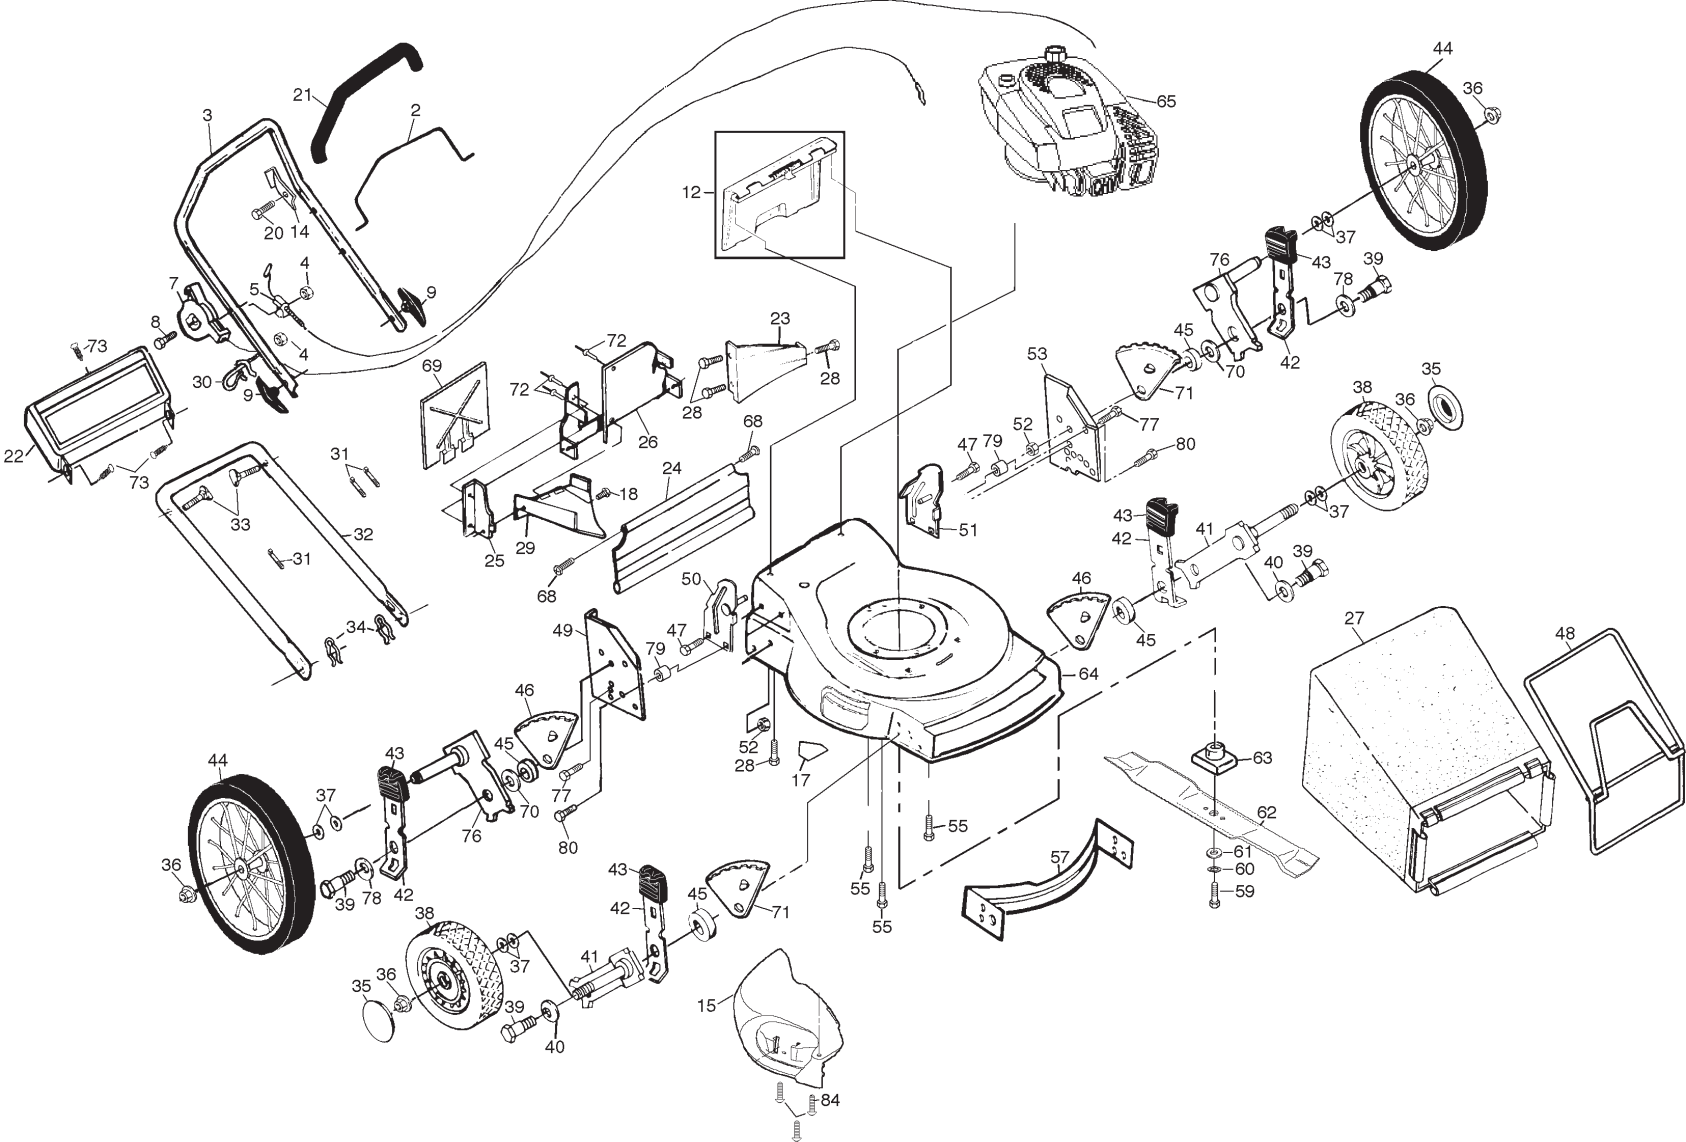

REPAIR PARTS

ROTARY LAWN MOWER - - MODEL NO. 560ht (954140057A)

REPAIR PARTS

ROTARY LAWN MOWER - - MODEL NO. 560ht (954140057A)

KEY NO.	PART NO.	DESCRIPTION	KEY NO.	PART NO.	DESCRIPTION
2	532086902	Control Bar	43	532701037	Selector Knob
3	532150041	Upper Handle	44	532088017	Wheel & Tire Assembly (Rear)
4	532063601	Locknut	45	532146630	Spacer
5	532851671	Engine Zone Control Cable	46	532800368	Wheel Adjusting Bracket R.R.
7	532158059	Throttle Control	47	532150078	Self-tapping Screw 5/16-18 x 3/4
8	532144929	Hex Washer Head Screw 1/4-20 x 2-1/8	48	532088614	Catcher Frame
9	532136376	Handle Knob	49	532151947	Wheel Support Bracket (Right)
12	532151023	Rear Door Kit	50	532153029	Handle Bracket (Right)
14	532125162	Upstop Bracket	51	532153030	Handle Bracket (Left)
15	532162358	Quick Trim Door	52	532751592	Locknut 3/8-16
17	532107339	Danger Decal	53	532154687	Wheel Support Bracket (Left)
18	532150050	Screw	55	532150406	Hex Head Thread Rolling Screw 3/8-16 x 1
20	532750097	Hex Washer Head Screw #10-24	57	532162314	Front Baffle
21	532155890	Handle Grip	59	532851084	Hex Head Machine Screw 3/8-24 x 1-3/8 Gr. 8
22	532157070	Trim Plate	60	532850263	Helical Lock Washer
23	532148941	Rear Baffle	61	532851074	Hardened Washer
24	532140540	Rear Skirt	62	532141114	Blade 22"
25	532138860	Side Baffle	63	532851514	Blade Adapter
26	532162456	Back Plate	64	532162314	Lawn Mower Housing Kit (Includes Key No. 17)
27	532800386	Grass Bag	65	-- -- --	* Engine - Tecumseh Model No. OVRM60-21005C
28	532054583	Screw Hex Head 1/4-20 x 1/2	68	532088652	Hinge Screw
29	532125376	Discharge Baffle	69	532125368	Mulcher Plate
30	532132001	Rope Guide	70	532088348	Flat Washer
31	532066426	Wire Ties	71	532800370	Wheel Adjusting Bracket L.R.
32	532157082	Lower Handle	72	532128415	Pop Rivet
33	532131959	Handle Bolt	73	532701477	Push-in Fastener
34	532051793	Hairpin Cotter	76	532125323	Axle Arm Assembly
35	532157008	Hubcap	77	532149588	Screw
36	532083923	Flanged Locknut	78	532061651	Spacer
37	532057143	Wave Washer	79	532073713	Spacer
38	532750550	Wheel & Tire Assembly (Front)	80	874760612	Screw
39	532142748	Shoulder Bolt	85	532141841	Screw
40	532062335	Belleville Washer	--	532163138	Decal (Housing)
41	532151254	Axle Arm	--	532163134	Decal (Mulcher Door)
42	532125066	Selector Spring	--	532162297	Owner's Manual