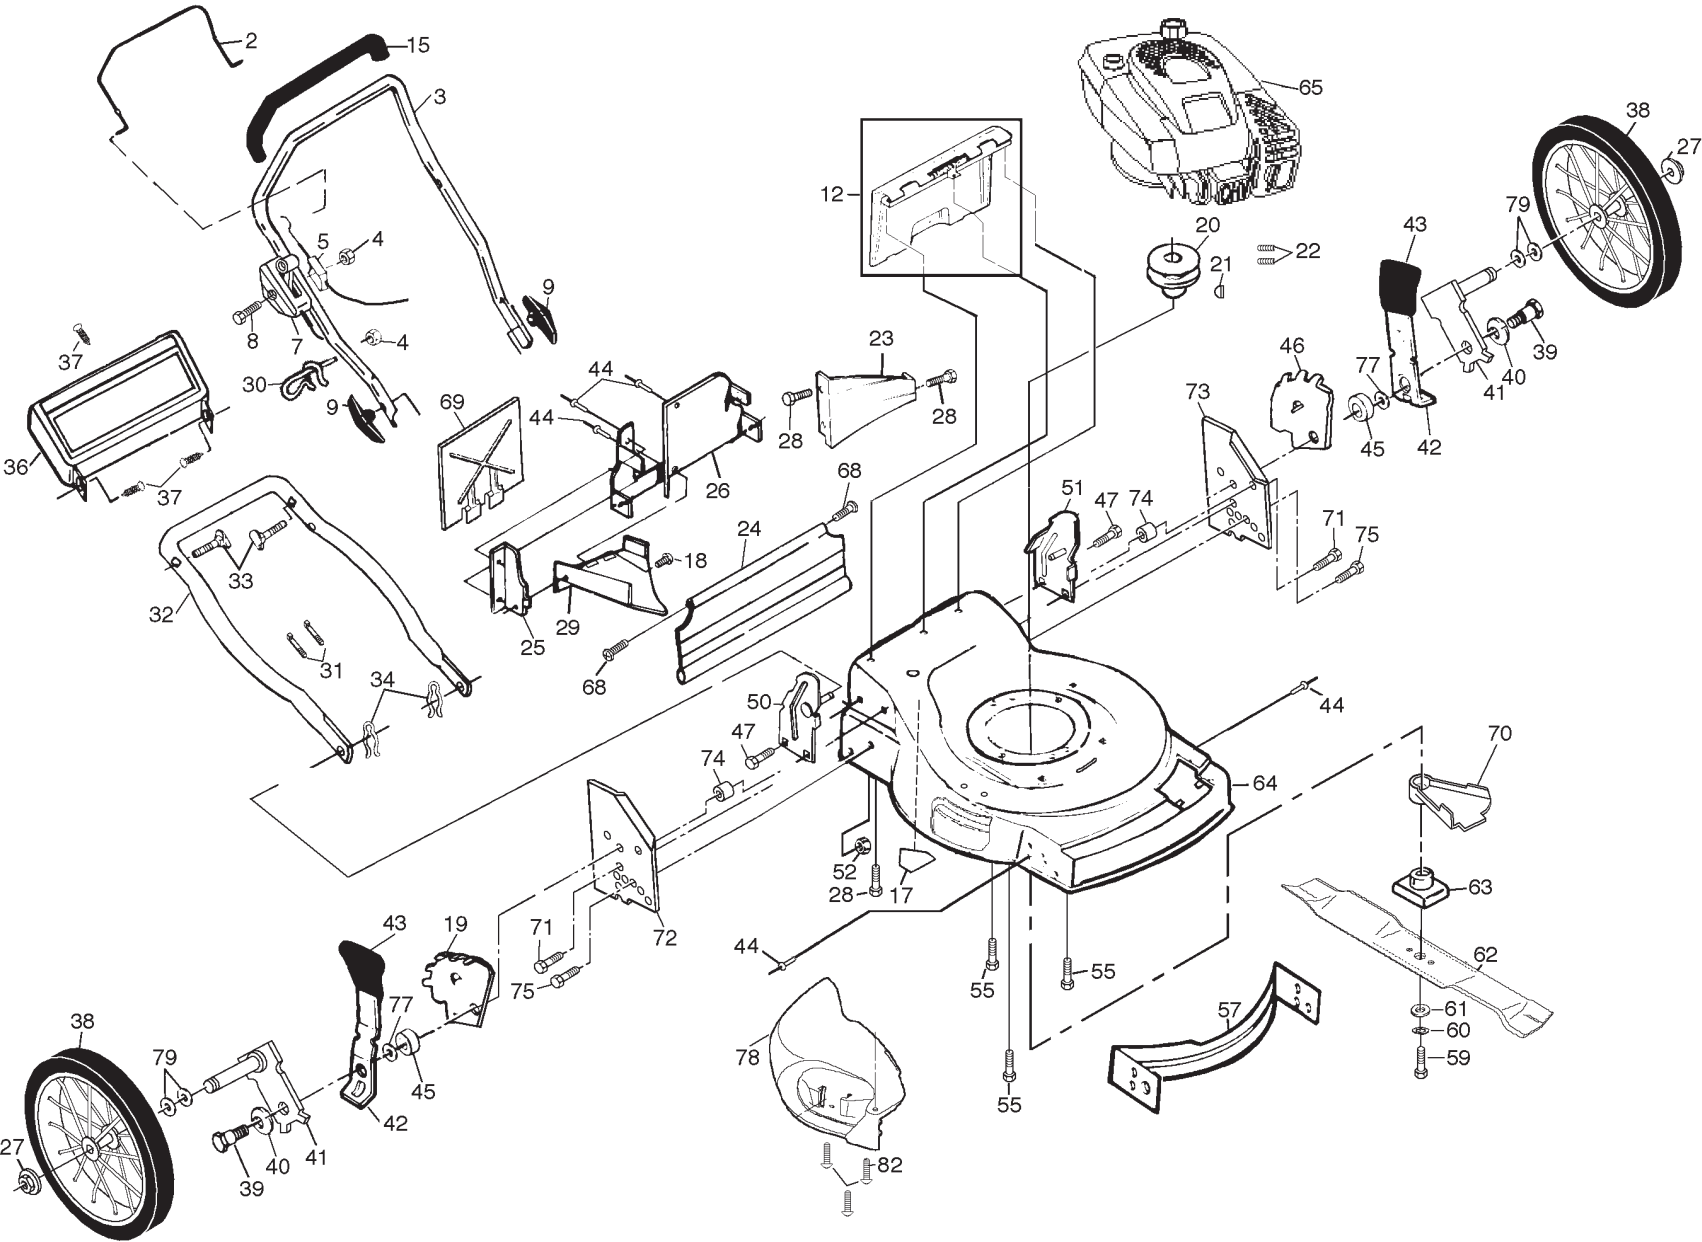

REPAIR PARTS

ROTARY LAWN MOWER - - MODEL NO. 560hst (954140060A)

16

REPAIR PARTS

ROTARY LAWN MOWER - - MODEL NO. 560hst (954140060A)

KEY NO.	PART NO.	DESCRIPTION	KEY NO.	PART NO.	DESCRIPTION
2	532146900	Control Bar	50	532154324	Handle Bracket (Right)
3	532131815	Upper Handle	51	532154325	Handle Bracket (Left)
4	532063601	Locknut	52	532751592	Locknut 3/8-16
5	532851671	Engine Zone Control Cable	55	532150406	Hex Head Thread Rolling Screw 3/8-16 x 1-1/8
7	532158059	Throttle Control	57	532138871	Front Baffle
8	532144929	Hex Washer Head Screw 1/4-20 x 2-1/8	59	532851084	Hex Head Machine Screw 3/8-24 x 1-3/8 Gr. 8
9	532136376	Handle Knob	60	532850263	Helical Lock Washer
12	532151023	Rear Door Kit	61	532851074	Hardened Washer
15	532155890	Handle Grip	62	532141114	Blade 22"
17	532107339	Danger Decal	63	532851514	Blade Adapter
18	532150050	Screw	64	532162286	Lawn Mower Housing Kit (Includes Key No. 17)
19	532800368	Wheel Adjusting Bracket	65	-----	Engine Tecumseh OVR M60
20	532085543	Engine Pulley	68	532088652	Hinge Screw
21	532087677	Hi Pro Key #505	69	532125368	Mulcher Plate
22	532059708	Set Screw 1/4-20 x 5/16	70	532134612	Debris Shield
23	532148941	Rear Baffle	71	532149588	Thread Cutting Screw 5/16 - 18 x 1-1/5
24	532140540	Rear Skirt	72	532151947	Support Bracket (RH)
25	532138860	Side Baffle	73	532154687	Support Bracket (LH)
26	532162456	Back Plate	74	532086969	Spacer
27	532083923	Flanged Locknut	75	874760612	Bolt
28	532054583	Screw Hex Head 1/4-20 x 1/2	77	532088348	Flat Washer
29	532125376	Discharge Baffle	78	532162358	Combi-cut Door
30	532132001	Rope Guide	79	532057143	Wave Washer
31	532066426	Wire Tie	82	532141841	Screw
32	532157082	Lower Handle	--	532162368	Owner's Manual
33	532131959	Handle Bolt			
34	532051793	Hairpin Cotter			
36	532157070	Trim Plate Assembly			
37	532701477	Push-in Fastener			
38	532088017	Wheel & Tire Assembly			
39	532142748	Shoulder Bolt			
40	532061651	Spring Washer			
41	532125323	Axle Arm			
42	532125066	Selector Spring			
43	532701037	Selector Knob			
44	532128415	Pop Rivet			
45	532146630	Spacer			
46	532800370	Wheel Adjusting Bracket			
47	532150078	Self-tapping Screw 5/16-18 x 3/4