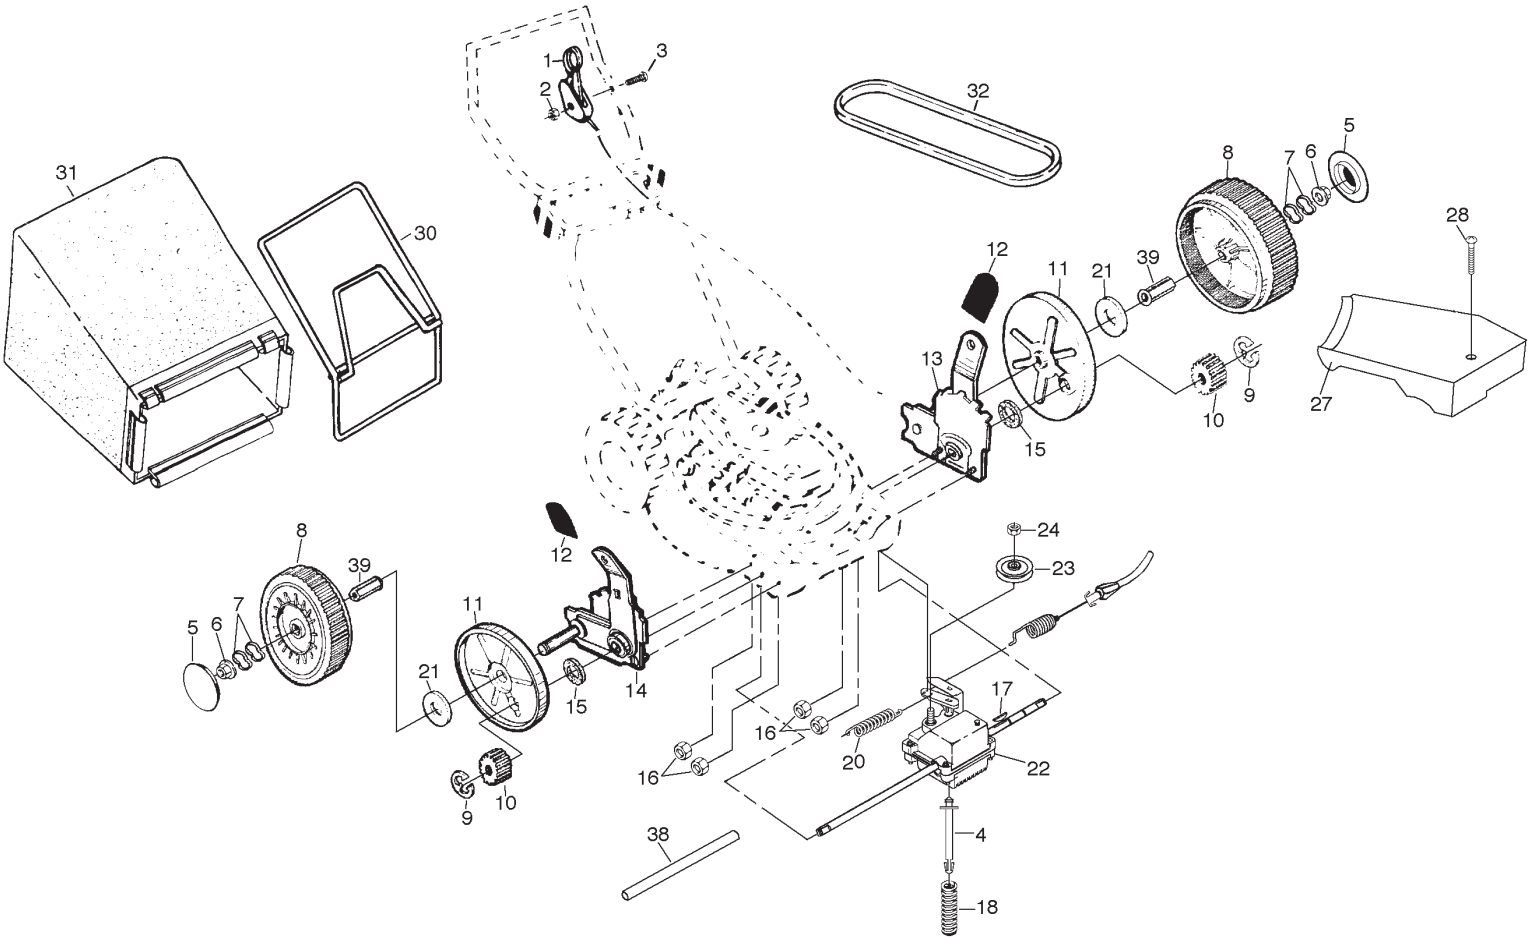

REPAIR PARTS

ROTARY LAWN MOWER - - MODEL NO. 560hst (954140060A)

18

REPAIR PARTS

ROTARY LAWN MOWER - - MODEL NO. 560hst (954140060A)

KEY NO.	PART NO.	DESCRIPTION	KEY NO.	PART NO.	DESCRIPTION
1	532146323	Drive Control	20	532075192	Spring
2	532751152	Locknut #10-24	21	532067725	Washer 1/2 x 1-1/2 x .134
3	532158755	Pan Head Machine Screw 1/4-20 x 2-1/8	22	532702511	Gear Case Assembly
4	532150495	Spring Retainer	23	532137052	Drive Pulley
5	532157008	Hubcap	24	532132010	Locknut
6	532083923	Nut	27	532162366	Drive Cover
7	532057143	Wave Washer	28	532143603	Pan Head Tapping Screw #10-24 x 2-3/4
8	532801156	Wheel & Tire Assembly	30	532088614	Catcher Frame
9	812000058	E-ring	31	532800386	Grass Bag
10	532137054	Pinion	32	532146527	V-Belt
11	532088080	Dust Cover	38	532086012	Drive Shaft Cover
12	532701037	Selector Knob	39	532088446	Wheel Bushing
13	532151009	Wheel Adjuster Assembly (Left)	--	532750320	Ht. Adjuster Decal RH
14	532151010	Wheel Adjuster Assembly (Right)	--	532750319	Ht. Adjuster Decal LH
16	532063601	Locknut			
18	532137090	Spring