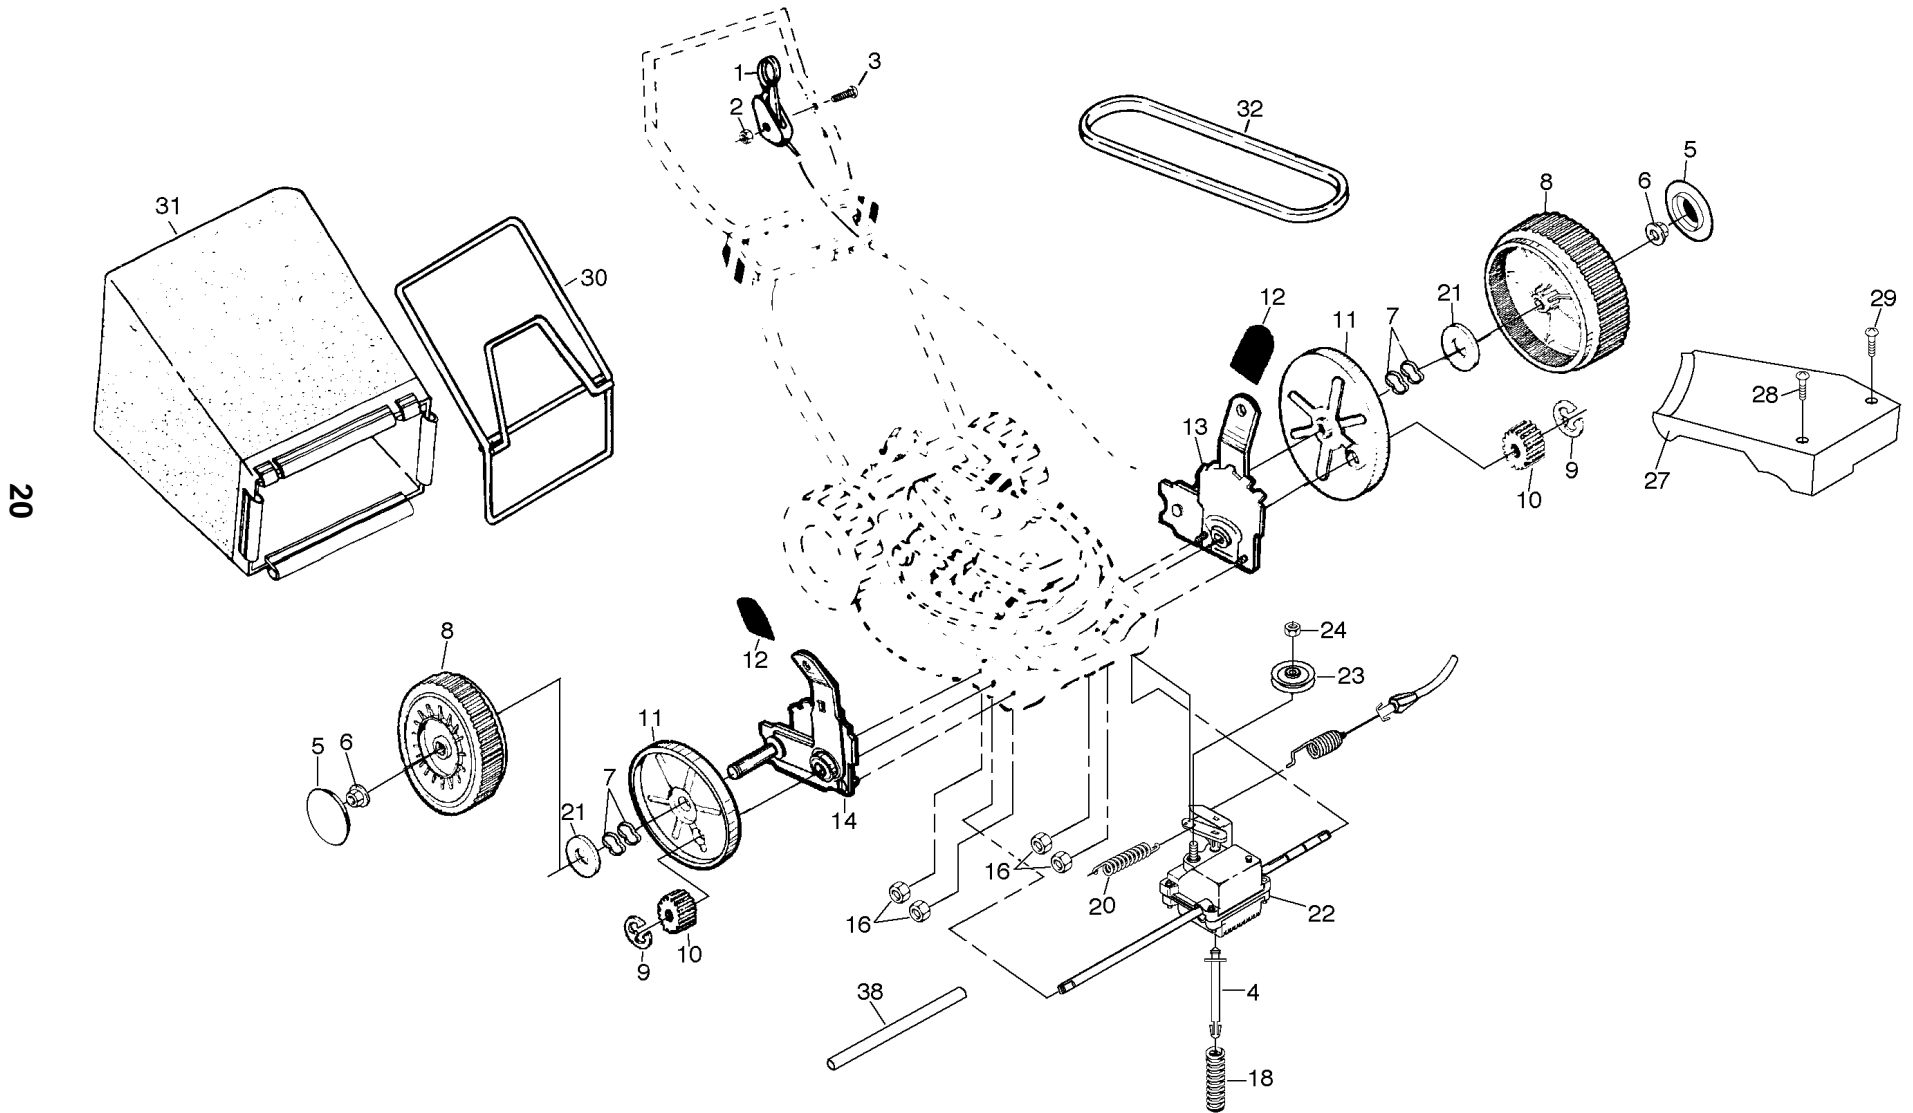

REPAIR PARTS

ROTARY LAWN MOWER MODEL NUMBER 560HS (954140058E)

20

REPAIR PARTS

ROTARY LAWN MOWER MODEL NUMBER 560HS (954140058E)

KEY NO.	PART NO	DESCRIPTION	KEY NO.	PART NO	DESCRIPTION
1	532146323	Drive Control	16	532063601	Locknut
2	532751152	Locknut #10-24	18	532137090	Spring
3	532158755	Pan Head Machine Screw 1/4-20 x 2-1/8	20	532075192	Spring
4	532150495	Spring Retainer	21	532067725	Washer 1/2 x 1-1/2 x .134
5	532157008	Hubcap	22	532702511	Gear Case Assembly
6	532083923	Nut	23	532137052	Drive Pulley
7	532057143	Wave Washer	24	532132010	Locknut
8	532801156	Wheel & Tire Assembly	27	532700479	Drive Cover
9	812000058	E-ring	28	532146072	Screw
10	532137054	Pinion	29	532149746	Pan Head Tapping Screw #10-24 x 1-3/4
11	532088080	Dust Cover	30	532088614	Catcher Frame
12	532701037	Selector Knob	31	532800386	Grass Bag
13	532151009	Wheel Adjuster Assembly (Left)	32	532146527	V-Belt
14	532151010	Wheel Adjuster Assembly (Right)	38	532086012	Drive Shaft Cover