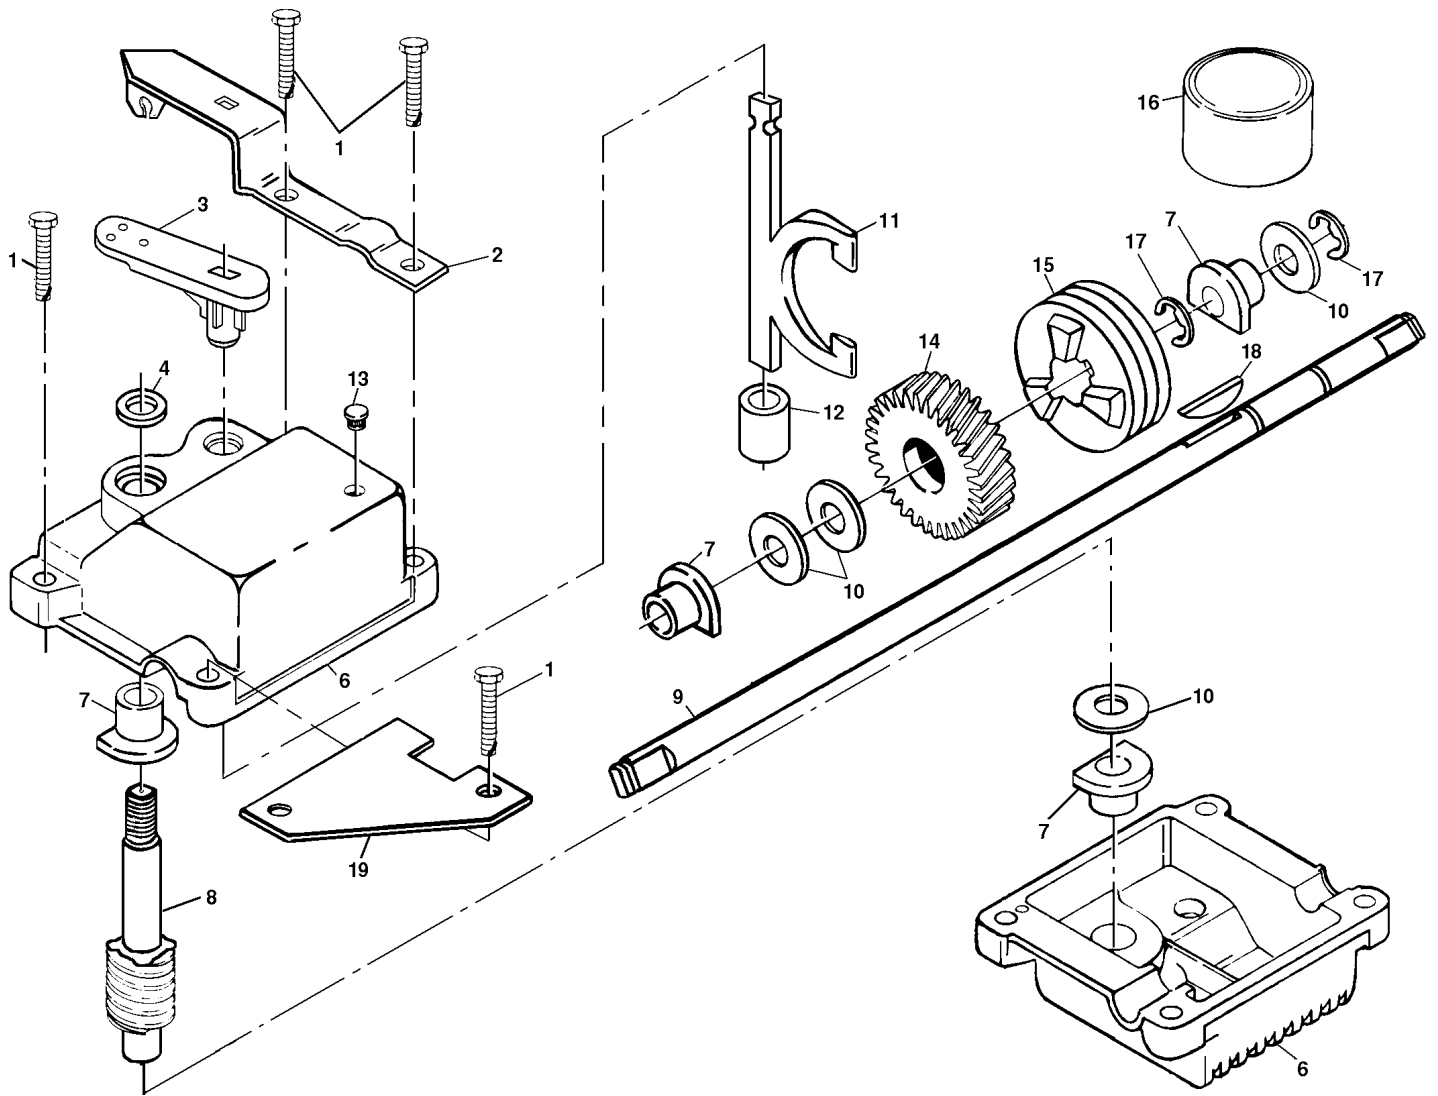

# REPAIR PARTS

### GEAR CASE ASSEMBLY PART NUMBER 532702511

KEY NO.	PART NO.	DESCRIPTION
1	817490416	Tapping Screw 1/4-20 x 1-1/4
2	532140269	Engagement Bracket
3	532137053	Shifter
4	532057072	Seal
6	532048373	Gear Case Halves Kit (Includes Key Nos. 4, and 7)
7	532077881	Bearing
8	532137051	Worm Shaft
9	532137074	Drive Shaft
10	532057079	Hardened Washer

**NOTE:** All component dimensions given in U.S. inches.  
1 inch = 25.4 mm