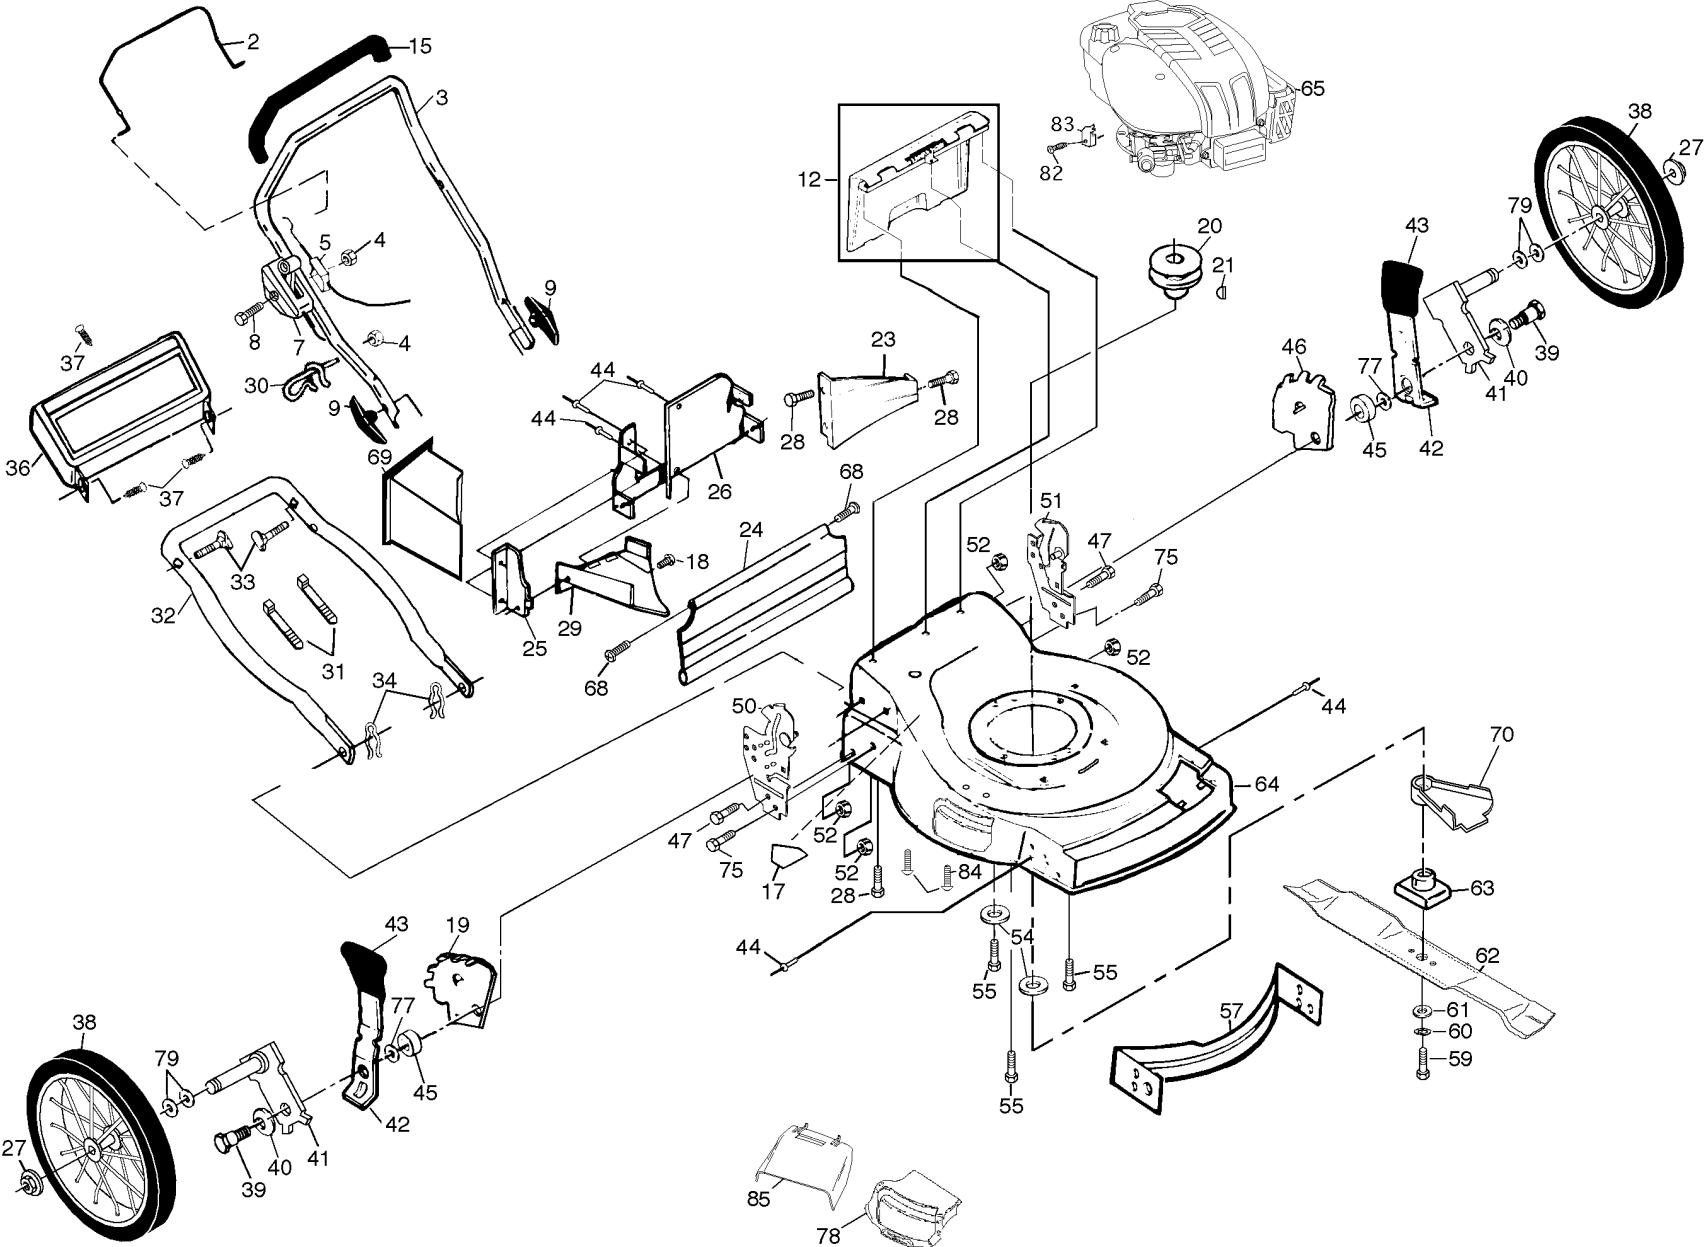

REPAIR PARTS

ROTARY LAWN MOWER - - MODEL NO. 560hs (954140058D)

16

REPAIR PARTS

ROTARY LAWN MOWER - - MODEL NO. 560hs (954140058D)

KEY NO.	PART NO.	DESCRIPTION
2	532146900	Control Bar
3	532166267	Upper Handle
4	532063601	Locknut
5	532130861	Engine Zone Control Cable
7	532166971	Throttle Control
8	532144929	Hex Washer Head Screw 1/4-20 x 2-1/8
9	532136376	Handle Knob
12	532151023	Rear Door Kit
15	532164265	Handle Grip
17	532107339	Danger Decal
18	532150050	Screw
19	532800368	Wheel Adjusting Bracket
20	532084596	Engine Pulley
21	532087677	Hi Pro Key #505
23	532125348	Rear Baffle
24	532140540	Rear Skirt
25	532138860	Side Baffle
26	532166800	Back Plate
27	532083923	Flanged Locknut
28	532054583	Screw Hex Head 1/4-20 x 1/2
29	532125376	Discharge Baffle
30	532132001	Rope Guide
31	532066426	Wire Tie
32	532157082	Lower Handle
33	532131959	Handle Bolt
34	532051793	Hairpin Cotter
36	532157070	Trim Plate Assembly
37	532701477	Push-in Fastener
38	532088017	Wheel & Tire Assembly
39	532142748	Shoulder Bolt
40	532061651	Spring Washer
41	532125323	Axle Arm
42	532125066	Selector Spring
43	532701037	Selector Knob

KEY NO.	PART NO.	DESCRIPTION
44	532128415	Pop Rivet
45	532146630	Spacer
46	532800370	Wheel Adjusting Bracket
47	532150078	Self-tapping Screw 5/16-18 x 3/4
50	532162353	Handle Bracket (Right)
51	532162354	Handle Bracket (Left)
52	532751592	Locknut 3/8-16
54	532125078	Washer
55	532150406	Hex Head Thread Rolling Screw 3/8-16 x 1-1/8
57	532144964	Front Baffle
59	532851084	Hex Head Machine Screw 3/8-24 x 1-3/8 Gr. 8
60	532850263	Helical Lock Washer
61	532851074	Hardened Washer
62	532141114	Blade 22"
63	532851514	Blade Adapter
64	532163913	Lawn Mower Housing Kit (Includes Key No. 17)
65	-----	Engine Briggs & Stratton 121602-0175-EA
68	532088652	Hinge Screw
69	532166649	Mulcher Plug
70	532134612	Debris Shield
75	874760612	Bolt
77	532088348	Flat Washer
78	532150756	Combi-Cut Door Assm.
79	532057143	Wave Washer
82	532083816	Screw
83	532213146	Engine Clamp
84	532063601	Screw
85	532150653	Clip on Guard
--	532162300	Warning Decal
--	532166648	Owner's Manual