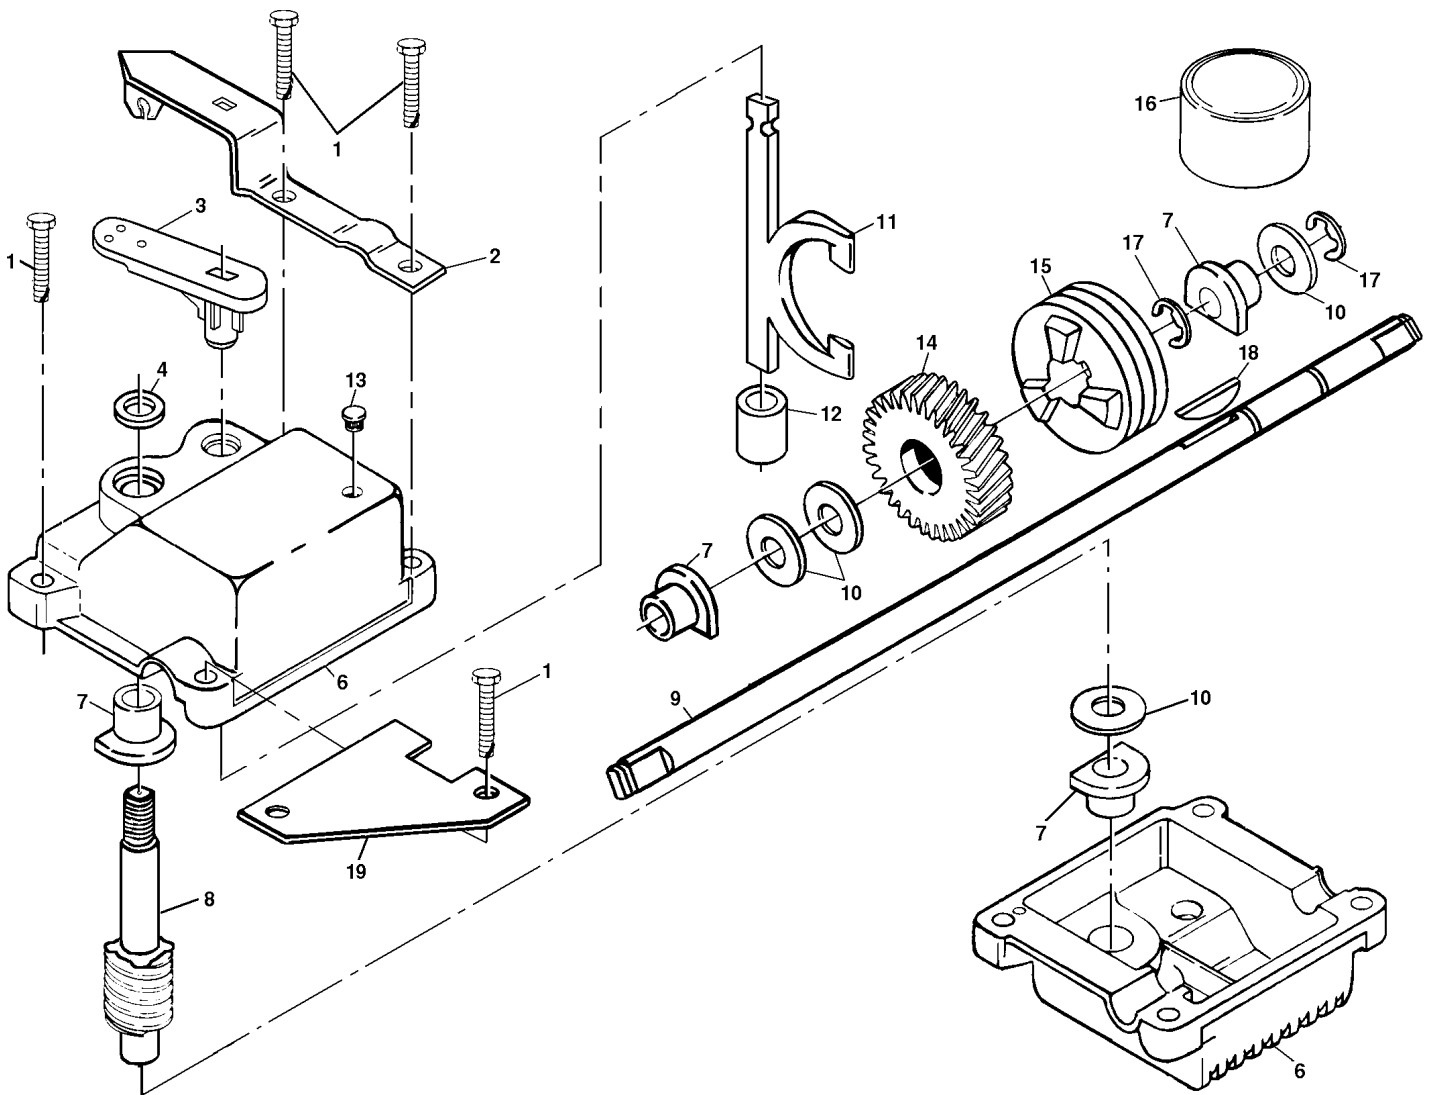

REPAIR PARTS

ROTARY LAWN MOWER - - MODEL NO. 560hs (954140058D)

GEAR CASE ASSEMBLY PART NUMBER 532702511

| KEY NO. | PART NO. | DESCRIPTION |
|---------|-----------|--|
| 1 | 817490416 | Tapping Screw 1/4-20 x 1-1/4 |
| 2 | 532140269 | Engagement Bracket |
| 3 | 532137053 | Shifter |
| 4 | 532057072 | Seal |
| 5 | 532702710 | Grooved Pin 1/8 x 5/8 |
| 6 | 532048373 | Gear Case Halves Kit (Includes Key Nos. 4, 5, and 7) |
| 7 | 532077881 | Bearing |
| 8 | 532137051 | Worm Shaft |
| 9 | 532137074 | Drive Shaft |
| 10 | 532057079 | Hardened Washer |