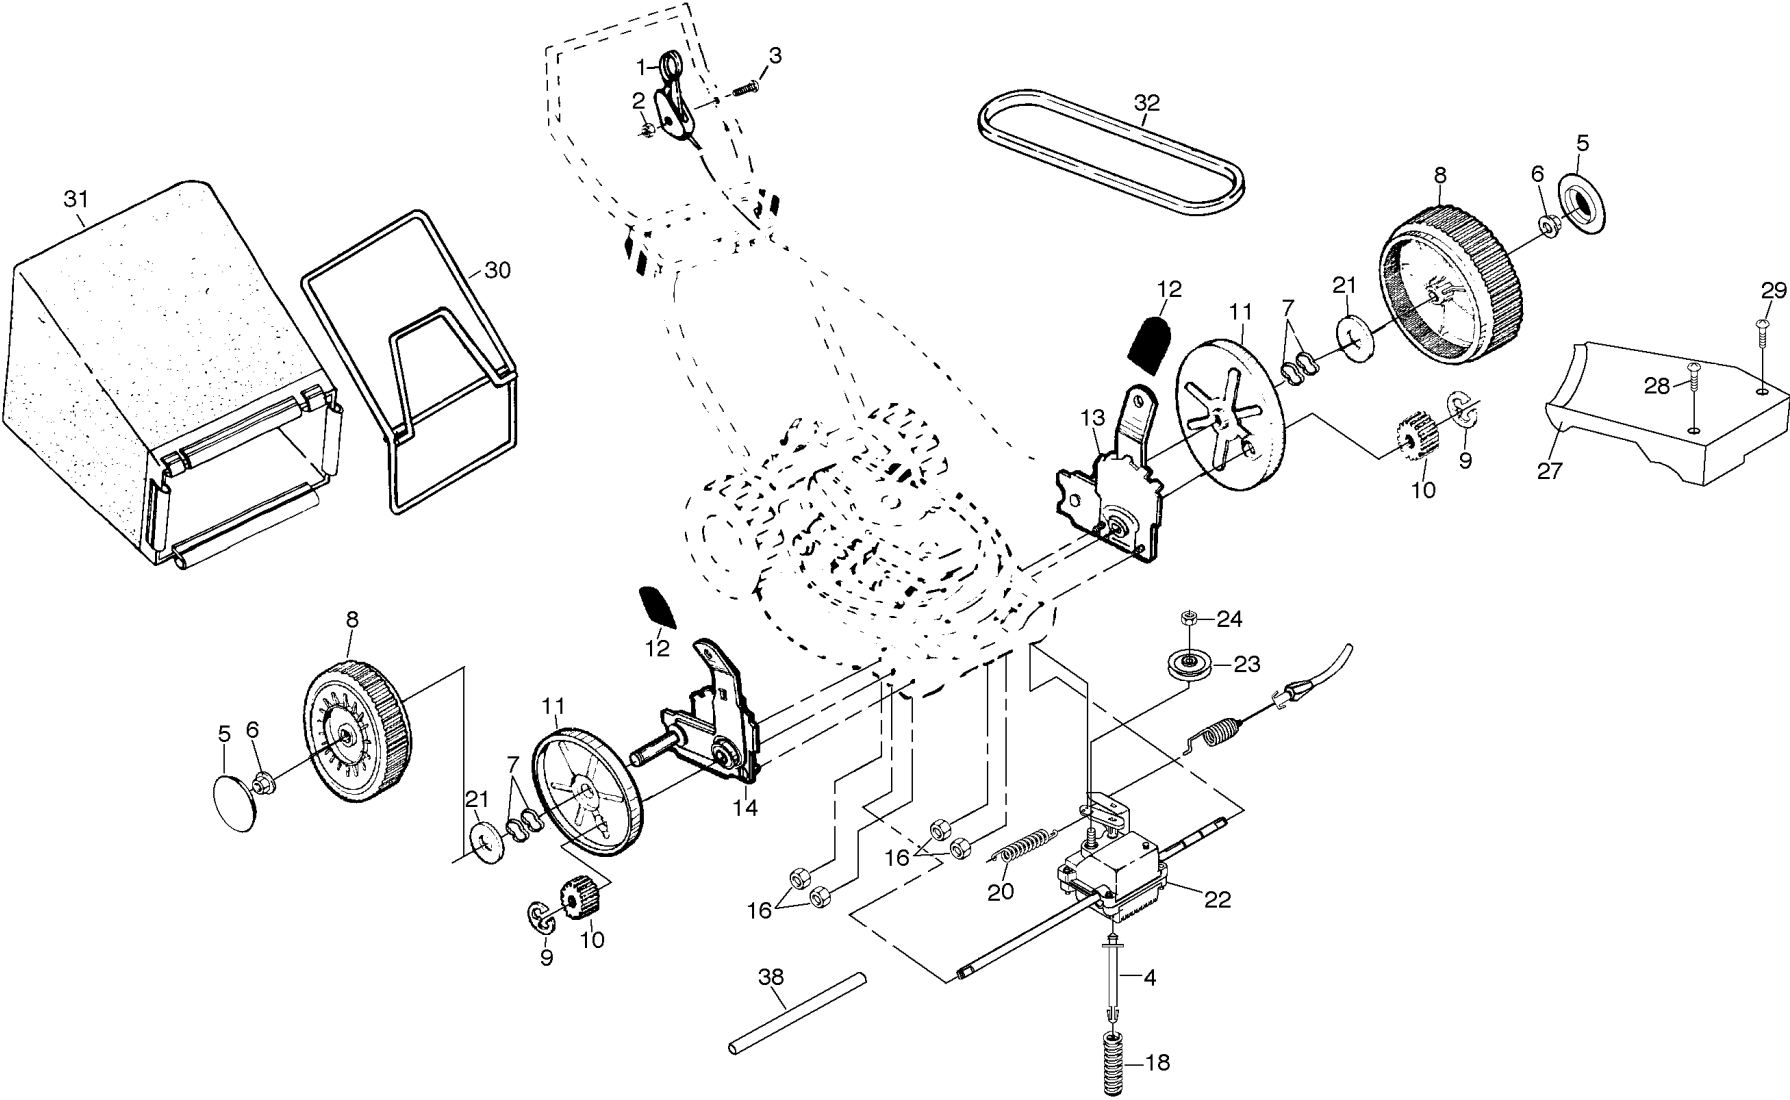

REPAIR PARTS

ROTARY LAWN MOWER - - MODEL NO. 560hs (954140058D)

18

REPAIR PARTS

ROTARY LAWN MOWER - - MODEL NO. 560hs (954140058D)

KEY NO.	PART NO.	DESCRIPTION	KEY NO.	PART NO.	DESCRIPTION
1	532146323	Drive Control	14	532151010	Wheel Adjuster Assembly (Right)
2	532751152	Locknut #10-24	16	532063601	Locknut
3	532158755	Pan Head Machine Screw 1/4-20 x 2-1/8	18	532137090	Spring
4	532150495	Spring Retainer	20	532075192	Spring
5	532157008	Hubcap	21	532067725	Washer 1/2 x 1-1/2 x .134
6	532083923	Nut	22	532702511	Gear Case Assembly
7	532057143	Wave Washer	23	532137052	Drive Pulley
8	532801156	Wheel & Tire Assembly	24	532132010	Locknut
9	812000058	E-ring	27	532700479	Drive Cover
10	532137054	Pinion	28	532146072	Screw
11	532088080	Dust Cover	29	532149746	Pan Head Tapping Screw #10-24 x 1-3/4
12	532701037	Selector Knob	30	532088614	Catcher Frame
13	532151009	Wheel Adjuster Assembly (Left)	31	532800386	Grass Bag
			32	532146527	V-Belt
			38	532086012	Drive Shaft Cover