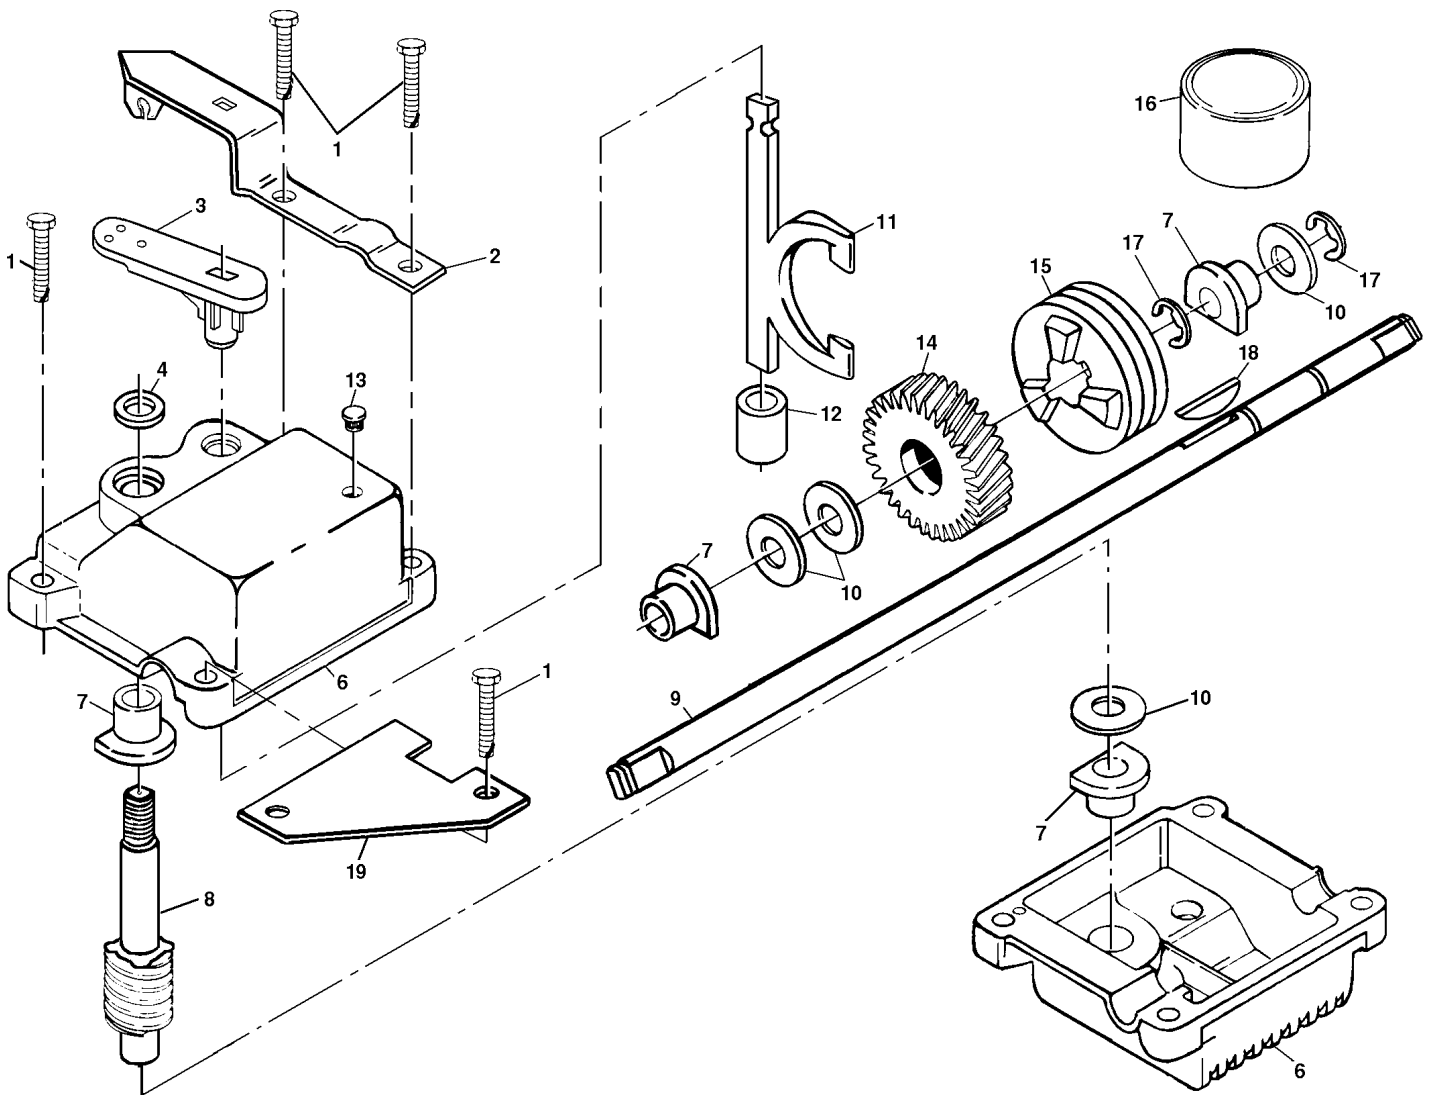

REPAIR PARTS

ROTARY LAWN MOWER - - MODEL NO. 560hs (954140058B)

GEAR CASE ASSEMBLY PART NUMBER 532702511

| KEY NO. | PART NO. | DESCRIPTION |
|---------|-----------|--|
| 1 | 817490416 | Tapping Screw 1/4-20 x 1-1/4 |
| 2 | 532140269 | Engagement Bracket |
| 3 | 532137053 | Shifter |
| 4 | 532057072 | Seal |
| 5 | 532702710 | Grooved Pin 1/8 x 5/8 |
| 6 | 532048373 | Gear Case Halves Kit (Includes Key Nos. 4, 5, and 7) |
| 7 | 532077881 | Bearing |
| 8 | 532137051 | Worm Shaft |
| 9 | 532137074 | Drive Shaft |
| 10 | 532057079 | Hardened Washer |