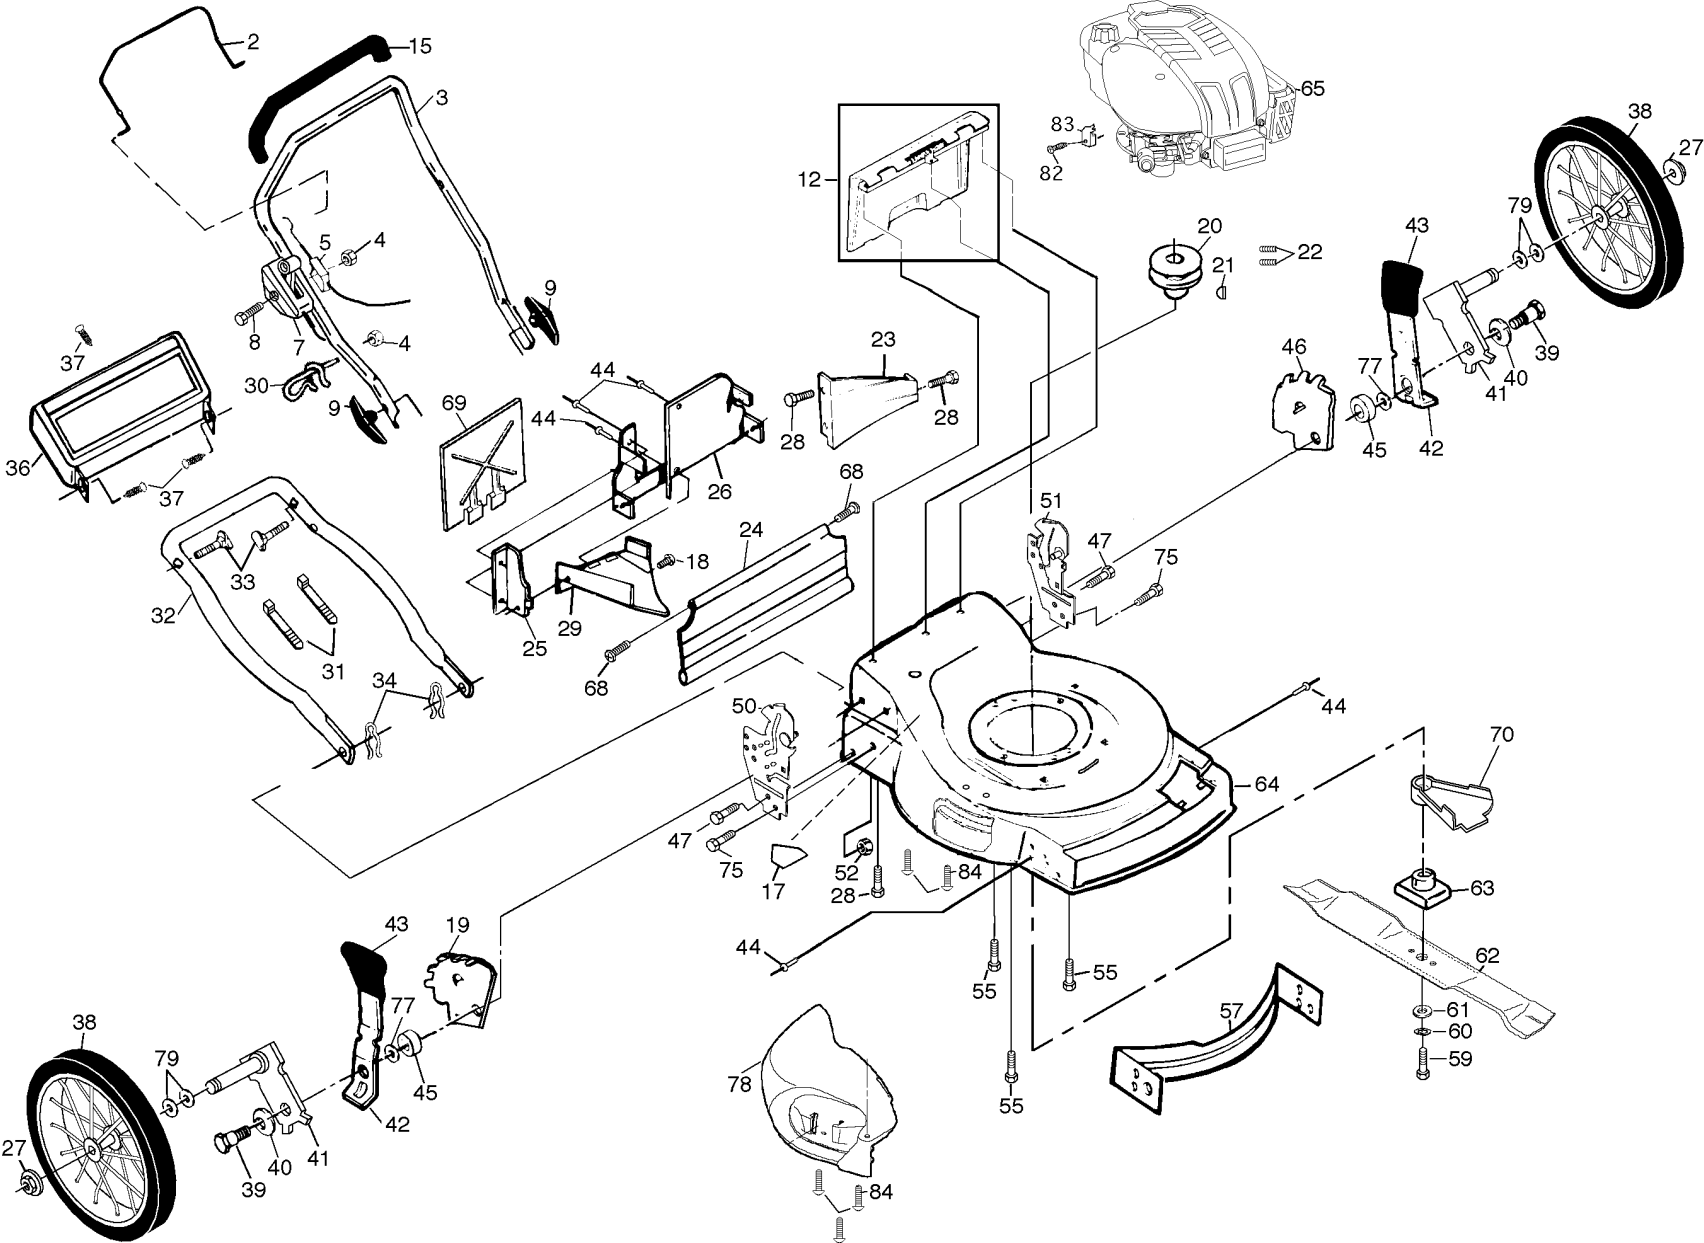

REPAIR PARTS

ROTARY LAWN MOWER - - MODEL NO. 560hs (954140058B)

16

REPAIR PARTS

ROTARY LAWN MOWER - - MODEL NO. 560hs (954140058B)

KEY NO.	PART NO.	DESCRIPTION
2	532146900	Control Bar
3	532164280	Upper Handle
4	532063601	Locknut
5	532851671	Engine Zone Control Cable
7	532700644	Throttle Control
8	532144929	Hex Washer Head Screw 1/4-20 x 2-1/8
9	532136376	Handle Knob
12	532151023	Rear Door Kit
15	532164265	Handle Grip
17	532107339	Danger Decal
18	532150050	Screw
19	532800368	Wheel Adjusting Bracket
20	532084596	Engine Pulley
21	532087677	Hi Pro Key #505
22	532059708	Set Screw 1/4-20 x 5/16
23	532148941	Rear Baffle
24	532140540	Rear Skirt
25	532138860	Side Baffle
26	532162456	Back Plate
27	532083923	Flanged Locknut
28	532054583	Screw Hex Head 1/4-20 x 1/2
29	532125376	Discharge Baffle
30	532132001	Rope Guide
31	532066426	Wire Tie
32	532157082	Lower Handle
33	532131959	Handle Bolt
34	532051793	Hairpin Cotter
36	532157070	Trim Plate Assembly
37	532701477	Push-in Fastener
38	532088017	Wheel & Tire Assembly
39	532142748	Shoulder Bolt
40	532061651	Spring Washer
41	532125323	Axle Arm
42	532125066	Selector Spring

KEY NO.	PART NO.	DESCRIPTION
43	532701037	Selector Knob
44	532128415	Pop Rivet
45	532146630	Spacer
46	532800370	Wheel Adjusting Bracket
47	532150078	Self-tapping Screw 5/16-18 x 3/4
50	532162353	Handle Bracket (Right)
51	532162354	Handle Bracket (Left)
52	532751592	Locknut 3/8-16
55	532150406	Hex Head Thread Rolling Screw 3/8-16 x 1-1/8
57	532138871	Front Baffle
59	532851084	Hex Head Machine Screw 3/8-24 x 1-3/8 Gr. 8
60	532850263	Helical Lock Washer
61	532851074	Hardened Washer
62	532141114	Blade 22"
63	532851514	Blade Adapter
64	532162339	Lawn Mower Housing Kit (Includes Key No. 17)
65	-----	Engine Briggs & Stratton 121602
68	532088652	Hinge Screw
69	532125368	Mulcher Plate
70	532134612	Debris Shield
75	874760612	Bolt
77	532088348	Flat Washer
78	532162358	Quick Trim Door
79	532057143	Wave Washer
82	532083816	Screw
83	532213146	Engine Clamp
84	532141841	Screw
--	532164577	Owner's Manual