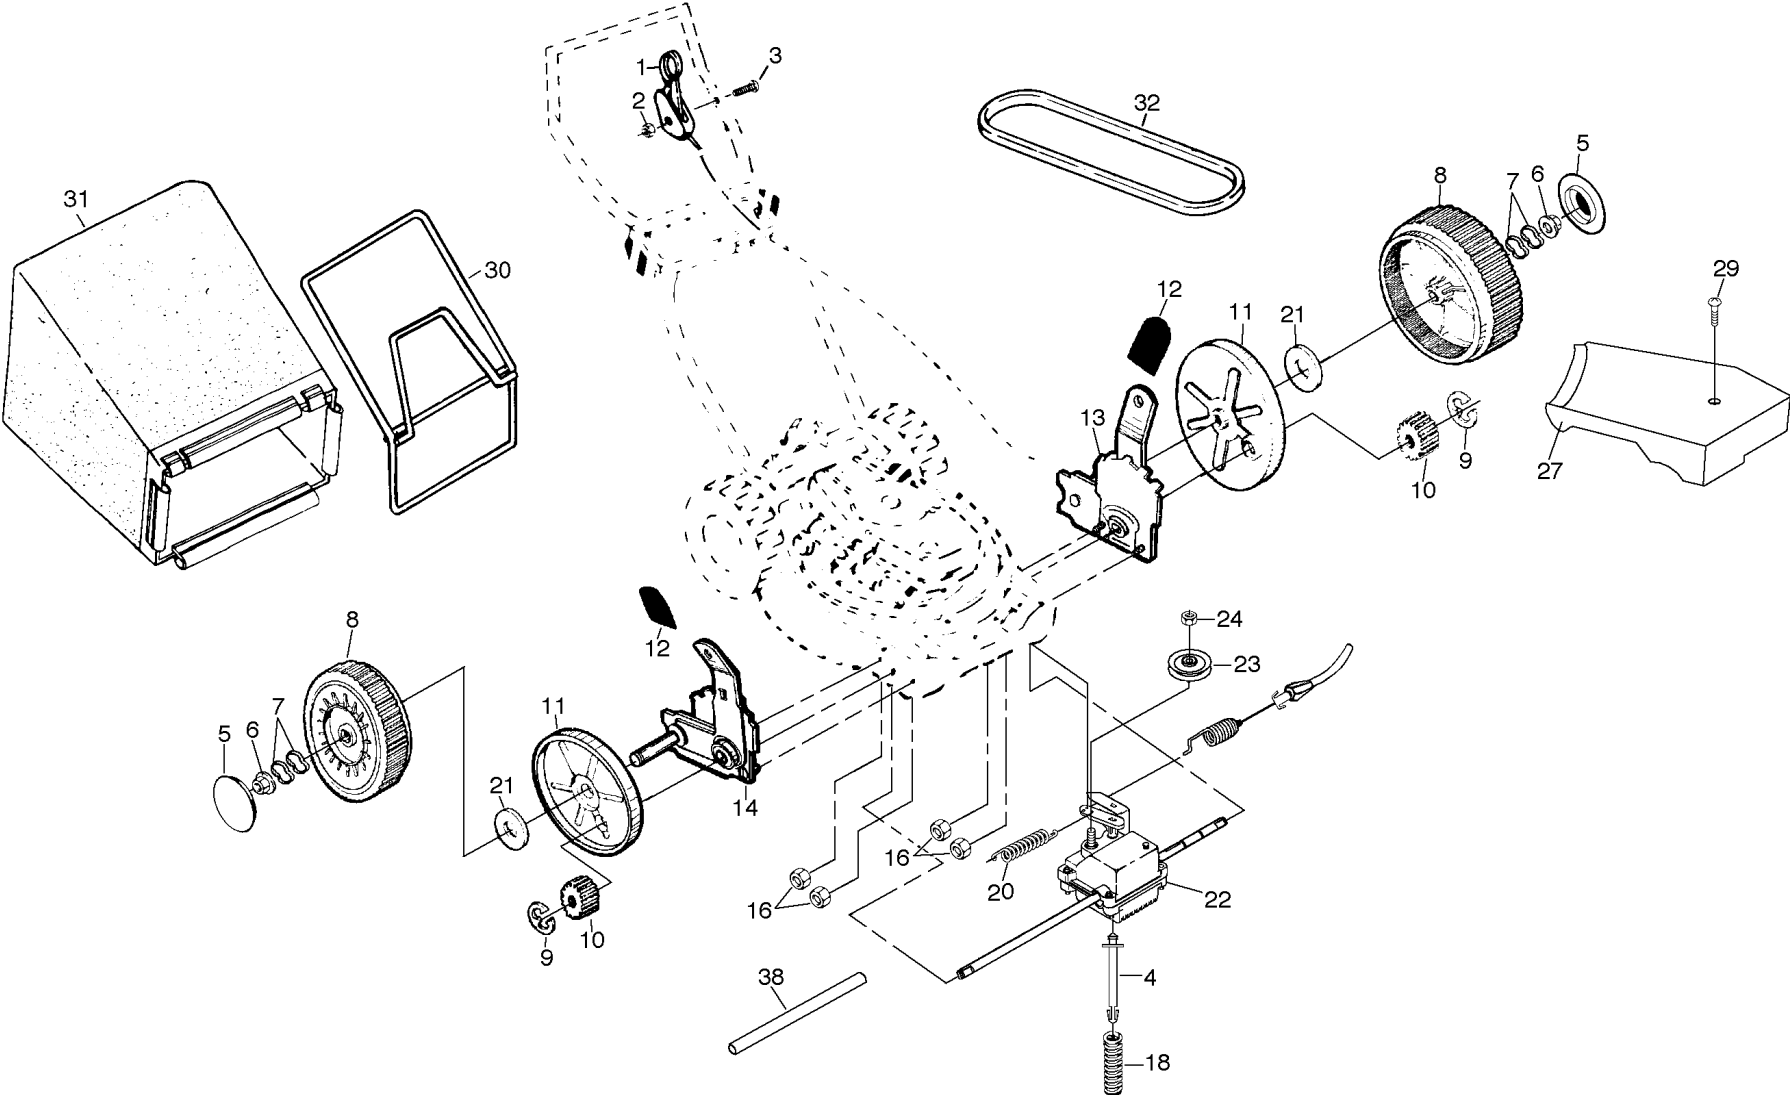

REPAIR PARTS

ROTARY LAWN MOWER - - MODEL NO. 560hs (954140058B)

18

REPAIR PARTS

ROTARY LAWN MOWER - - MODEL NO. 560hs (954140058B)

KEY NO.	PART NO.	DESCRIPTION	KEY NO.	PART NO.	DESCRIPTION
1	532146323	Drive Control	20	532075192	Spring
2	532751152	Locknut #10-24	21	532067725	Washer 1/2 x 1-1/2 x .134
3	532158755	Pan Head Machine Screw 1/4-20 x 2-1/8	22	532702511	Gear Case Assembly
4	532150495	Spring Retainer	23	532137052	Drive Pulley
5	532157008	Hubcap	24	532132010	Locknut
6	532083923	Nut	27	532162366	Drive Cover
7	532057143	Wave Washer	29	532143603	Pan Head Tapping Screw #10-24 x 1-3/4
8	532801156	Wheel & Tire Assembly	30	532088614	Catcher Frame
9	812000058	E-ring	31	532800386	Grass Bag
10	532137054	Pinion	32	532146527	V-Belt
11	532088080	Dust Cover	38	532086012	Drive Shaft Cover
12	532701037	Selector Knob	--	532163139	Drive Cover Decal
13	532151009	Wheel Adjuster Assembly (Left)	--	532750320	Ht. Adjuster Decal RH
14	532151010	Wheel Adjuster Assembly (Right)	--	532750319	Ht. Adjuster Decal LH
16	532063601	Locknut			
18	532137090	Spring