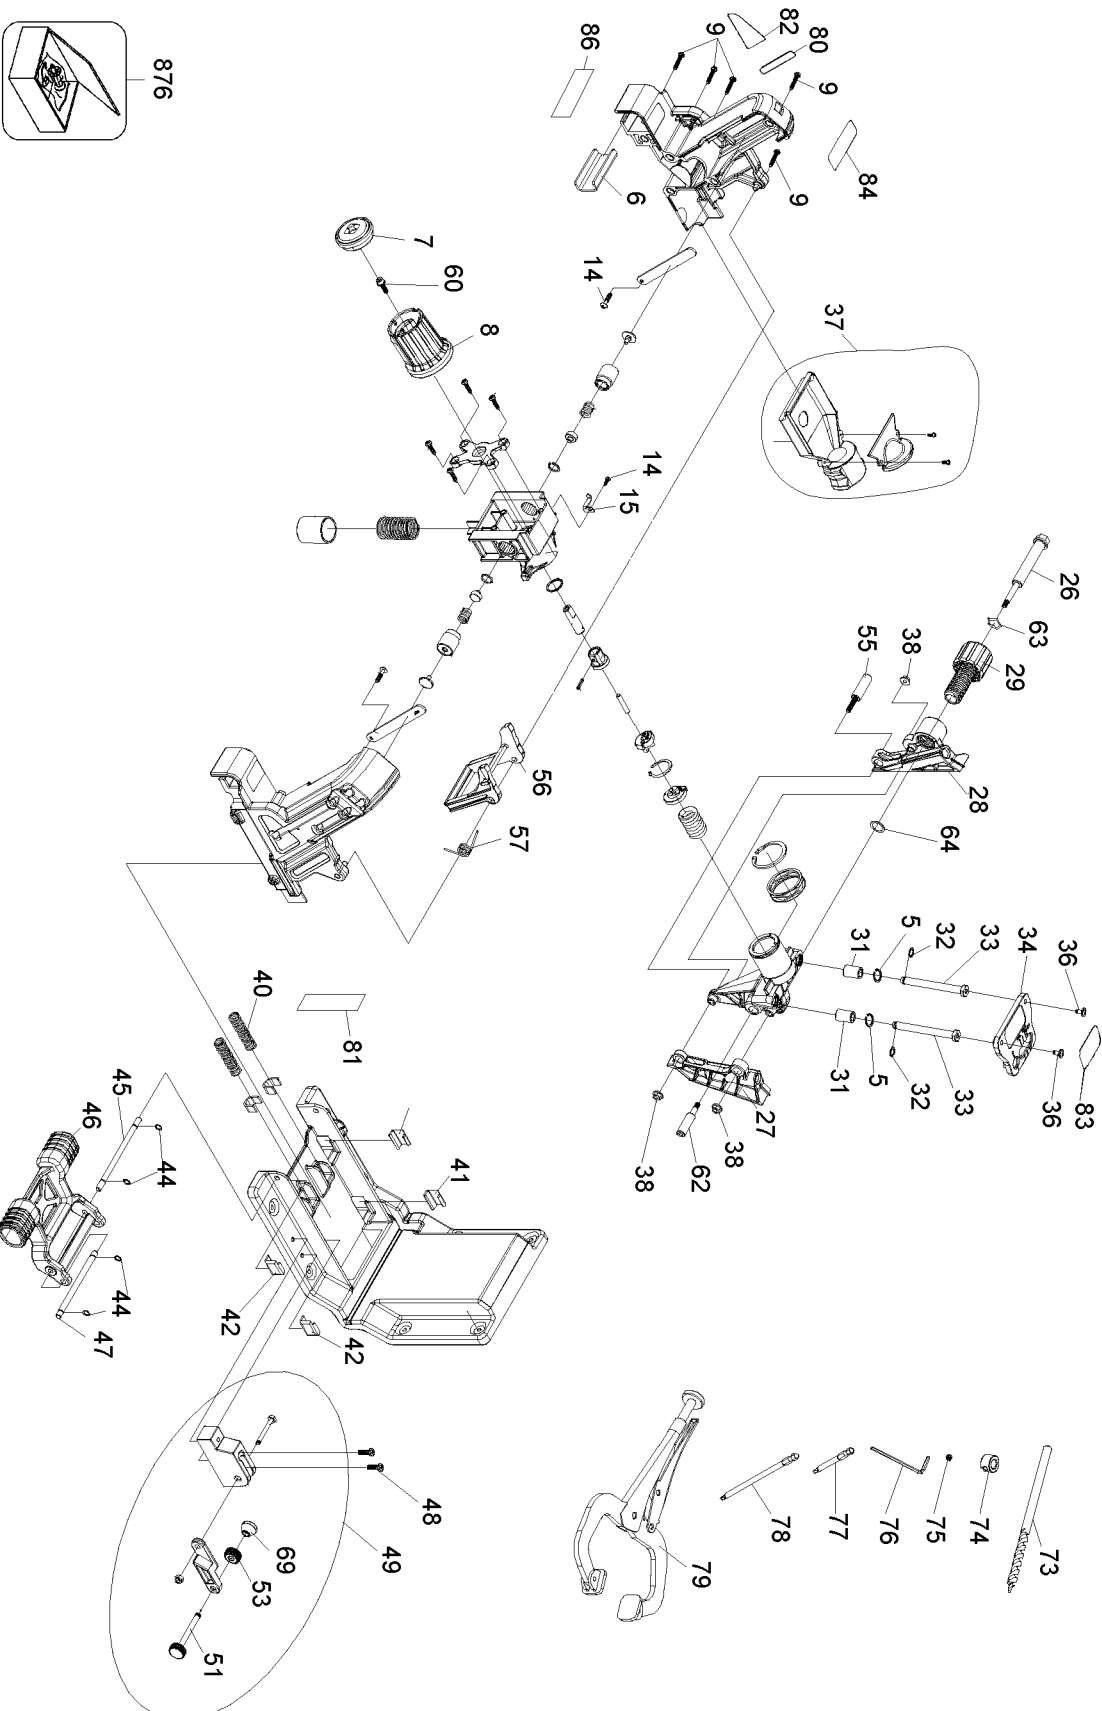

876

Parts List for 560 Type 1

Item Number	Part Number	Description	Qty Required
5	A24426	RETAINING RING	4
6	A27361	CLAMP PLATE	1
7	A22786	CAP	1
8	A28634	HANDLE	1
9	330065-13	SCREW	9
14	A24942	SCREW	3
15	A23531	INDICATOR	1
26	A21490	SHOULDER SCREW	1
27	A27367	GUIDE	1
28	A27381	GUIDE	1
29	A26665	HANDLE	1
31	A23127	BUSHING	2
32	A23523	RETAINING RING	2
33	A23126	ROD	2
34	A23125	PLATE	1
36	5140095-52	SCREW	2
37	A23779	VAC ADAPTER	1
38	5140095-74	FLANGE NUT	3
40	A22111	COMPRESSION SPRING	2
41	A22393	GUIDE BUSHING	2
42	A22349	GUIDE BUSHING	2
44	A23522	RETAINING RING	4
45	A21959	PIN	1
46	A21957	CLAMP HANDLE	1
47	A21960	PIN	1
48	5140060-41	SCREW	2
49	5140095-75	STOP ASSEMBLY	1

Parts List for 560 Type 1

Item Number	Part Number	Description	Qty Required
51	A23659	ADJUSTMENT SCREW	1
53	A23661	STOP NUT	1
55	5140095-76	SHOULDER SCREW	1
56	A22073	CAM	1
57	A21296	TORSION SPRING	1
60	5140095-78	SCREW	1
62	5140095-77	SHOULDER SCREW	1
63	5140092-88	WAVE WASHER	1
64	5140092-89	THRUST WASHER	1
69	5140095-68	SPECIAL NUT	1
73	A21064	BIT	1
74	A27406	COLLAR	1
75	A29046	SET SCREW	1
76	A29045	HEX WRENCH	1
77	DW2232	SCREWDRIVER BIT	1
78	DW2262	SCREWDRIVER BIT	1
79	5140095-69	C CLAMP	1
80	A23532	SCALE LABEL	1
81	A23922	WARNING LABEL	1
82	A23921	SPEC. LABEL	1
83	A23924	WARNING LABEL	1
84	A23923	ID LABEL	1
86	A26758	LABEL	1
876	5140095-59	SCREW KIT	1