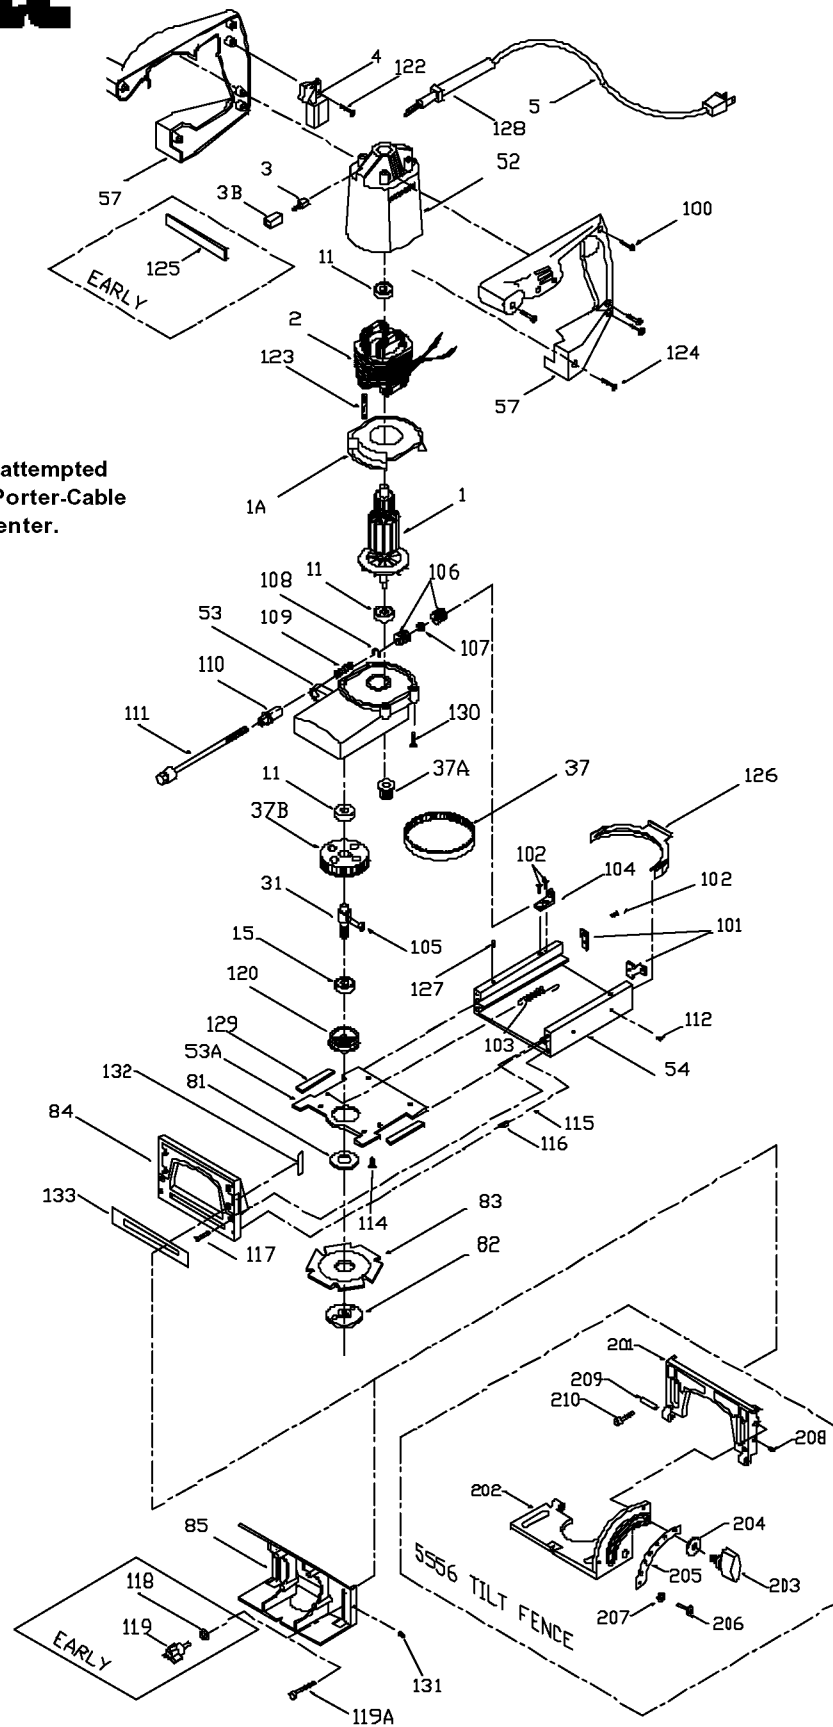

## PLATE JOINERS

555  
556  
5556

**WARNING:** Electrical repairs should only be attempted by trained repairmen. Contact the nearest Porter-Cable Service Center or other competent repair center.

## Parts List for 556 Type 4

Item Number	Part Number	Description	Qty Required
1	000000-00	No Longer Available	1
1	000000-00	No Longer Available	1
2	000000-00	No Longer Available	1
3	876345	BRUSH	2
3	852874	BRUSH-HOLDER	2
4	697171	SWITCH	1
5	330072-97	CORD/10 FT/18-2	1
11	855284	BEARING	3
15	851054SV	BALL BEARING	3
31	D875771	DRIVE SHAFT	1
37	697478	BELT	1
37	000000-00	No Longer Available	1
37	000000-00	No Longer Available	1
52	000000-00	No Longer Available	1
53	875772	GEAR HOUSING	1
53	882832	HOUSING COVER	1
54	000000-00	No Longer Available	1
57	000000-00	No Longer Available	1
81	873925	BLADE FLANGE	1
82	000000-00	No Longer Available	1
83	000000-00	No Longer Available	1
84	878077	BLADE GUARD	1
85	000000-00	No Longer Available	1
100	000000-00	No Longer Available	1
101	000000-00	No Longer Available	1
102	694772	SCREW	10
102	803157	SCREW	10

## Parts List for 556 Type 4

Item Number	Part Number	Description	Qty Required
103	000000-00	No Longer Available	10
104	881104	BRACKET KIT	1
105	841002	KEY	1
106	696366	KNOB	1
107	000000-00	No Longer Available	10
108	697388	RETAINING RING	10
109	696375	SPRING	10
110	697387	SLEEVE	1
111	000000-00	No Longer Available	1
114	883485	SCREW	10
115	693994	SPRING	10
116	000000-00	No Longer Available	10
117	883485	SCREW	10
118	802318	WASHER	10
119	000000-00	No Longer Available	1
119	000000-00	No Longer Available	10
120	000000-00	No Longer Available	3
122	882185	SCREW MACHINE STEEL	10
123	861809	SCREW	10
124	684881	SCREW	10
125	000000-00	No Longer Available	1
126	000000-00	No Longer Available	1
127	696623	SET SCREW	10
128	901266	STRAIN RELIEVER	1
129	874172	OILER	1
130	860573	SCREW	10
131	000000-00	No Longer Available	10