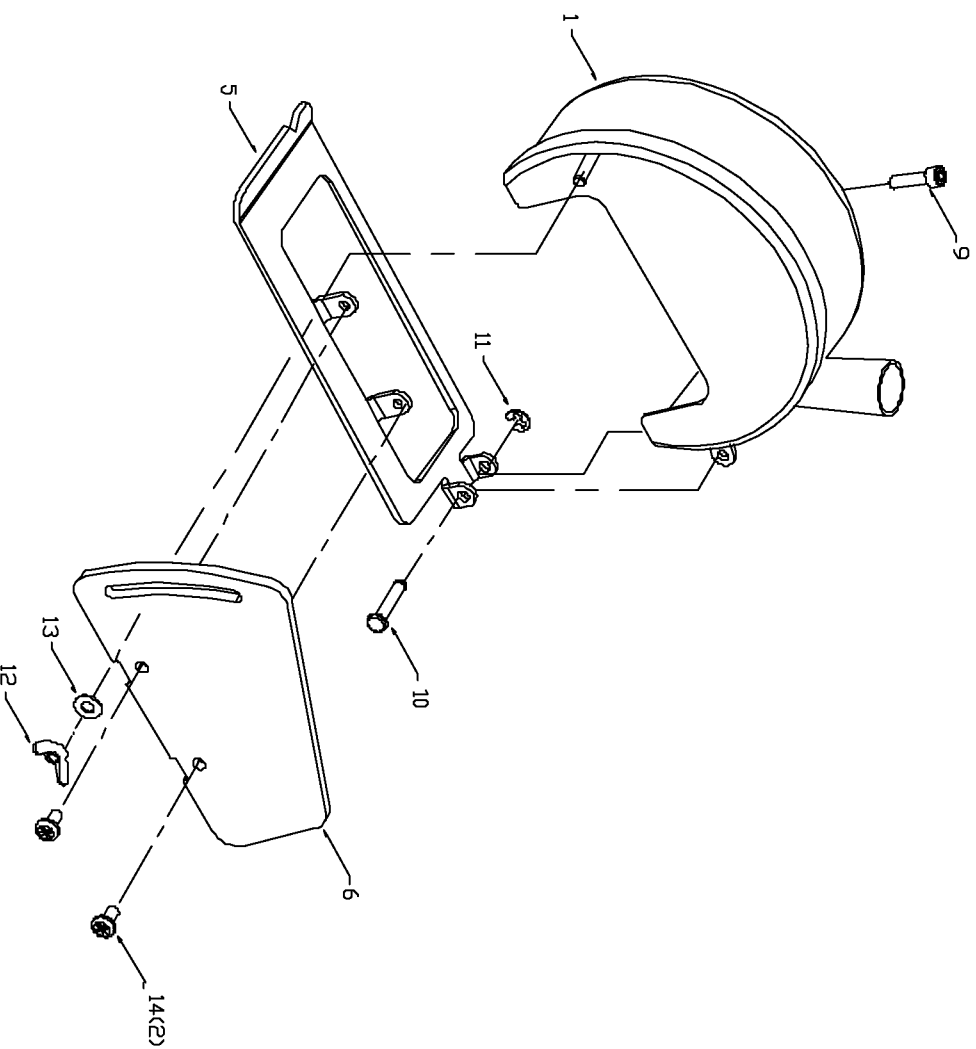

# PORTER-CABLE TUCK POINT GUARD

**WARNING:** Electrical repairs should only be attempted by trained repairmen. Contact the nearest Porter-Cable Service Center or other competent repair center.

**55316**

## Parts List for 55316 Type 1

Item Number	Part Number	Description	Qty Required
1	000000-00	No Longer Available	1
5	000000-00	No Longer Available	1
6	000000-00	No Longer Available	1
9	000000-00	No Longer Available	1
10	000000-00	No Longer Available	1
11	000000-00	No Longer Available	1
12	897759	WING NUT	1
13	000000-00	No Longer Available	1
14	000000-00	No Longer Available	2