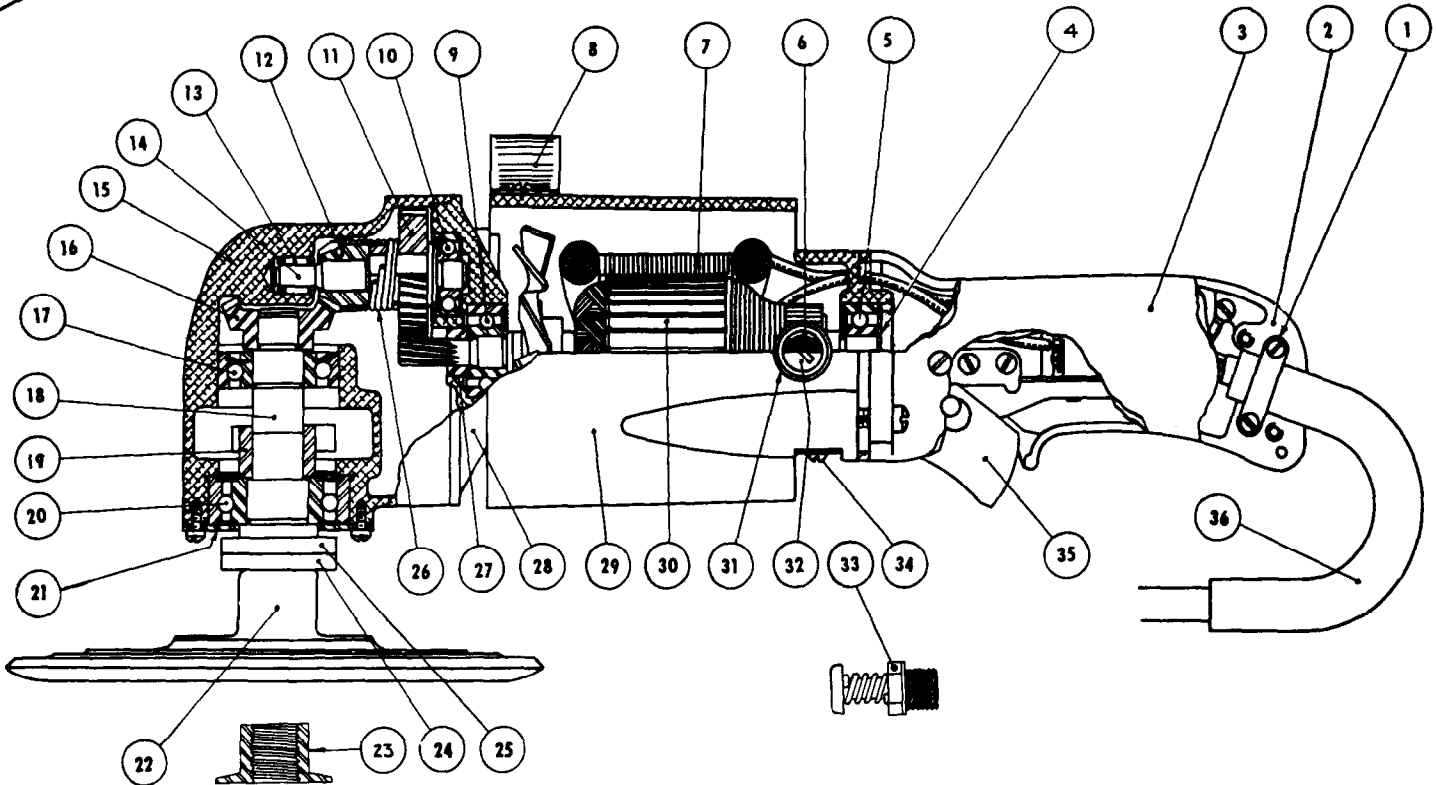

SERVICE PARTS LIST

BUL. 54-32-1102

POLISHER

REVISED BUL 6140-3 DATE April '68

Catalog No. 5530

Starting Serial No. **140-3198**

WIRING INSTR. **58-01-0310**

Both Model and Serial No. must be furnished to obtain correct parts.

ILLUSTRATED PARTS

FIG.	PART NO.	DESCRIPTION OF PART	FIG.	PART NO.	DESCRIPTION OF PART
1	28-17-0200	Cord Clamp Strap	18	38-50-3751	Spindle
2	28-44-1041	Handle (Switch Mounting Side)	19	42-74-0061	Spindle Locking Cog
3	28-44-9081	Handle (Switch Cover Side)	20	02-04-2060	Ball Bearing (Lower)
★4	43-86-0050	Handle Insulator	★21	45-88-0220	Ball Brg. Retaining Washer
★5	02-04-0970	Ball Bearing (Comm. End)	22	49-36-2500	Rubber Backing Pad
6	22-18-0170	Carbon Brush Assemblies	23	44-40-0160	Disc Nut (5/8-11 Thread)
★7	18-62-1035	Field Assembly	24	45-88-0160	Hub Rubber Washer
8	28-79-0321	Tool Rest	25	45-88-0141	Hub Steel Washer
9	02-04-1260	Ball Bearing (Pinion End)	26	40-50-3100	Drive Spring
10	02-04-0910	Ball Bearing	27	45-28-0060	Grease Slinger
11	32-40-1301	Intermediate Gear	28	28-28-0981	Diaphragm
12	32-05-1101	Bevel Gear (Sold Only With 32-05-1081 as a set)	29	28-50-4881	Motor Housing
13	02-50-1630	Needle Bearing	★30	16-62-1025	Armature Assembly
14	36-66-3251	Intermediate Shaft	31	22-22-0120	Brush Holder Assembly (2)
15	28-14-1082	Gear Case	32	23-44-0065	Brush Retaining Cap (2)
16	32-05-1081	Bevel Gear (See Item 12)	33	44-20-0060	Spindle Lock Assembly
17	02-04-1710	Ball Bearing (Upper)	34	44-66-0230	Commutator Cover Plate (2)
			35	23-66-0270	Switch Assembly
			36	22-64-0090	Cord Set