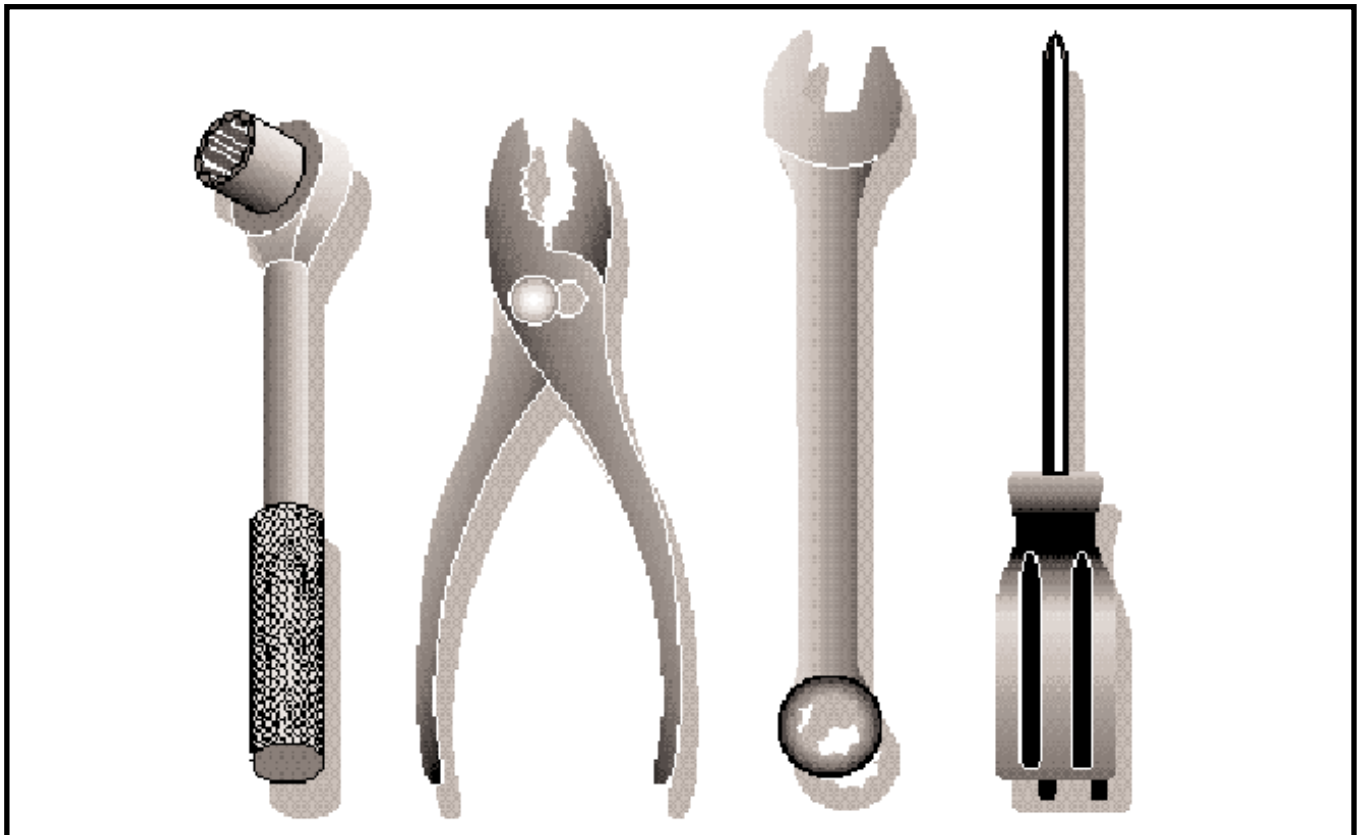

Pressure Washer

5525PW

Illustrated Parts List