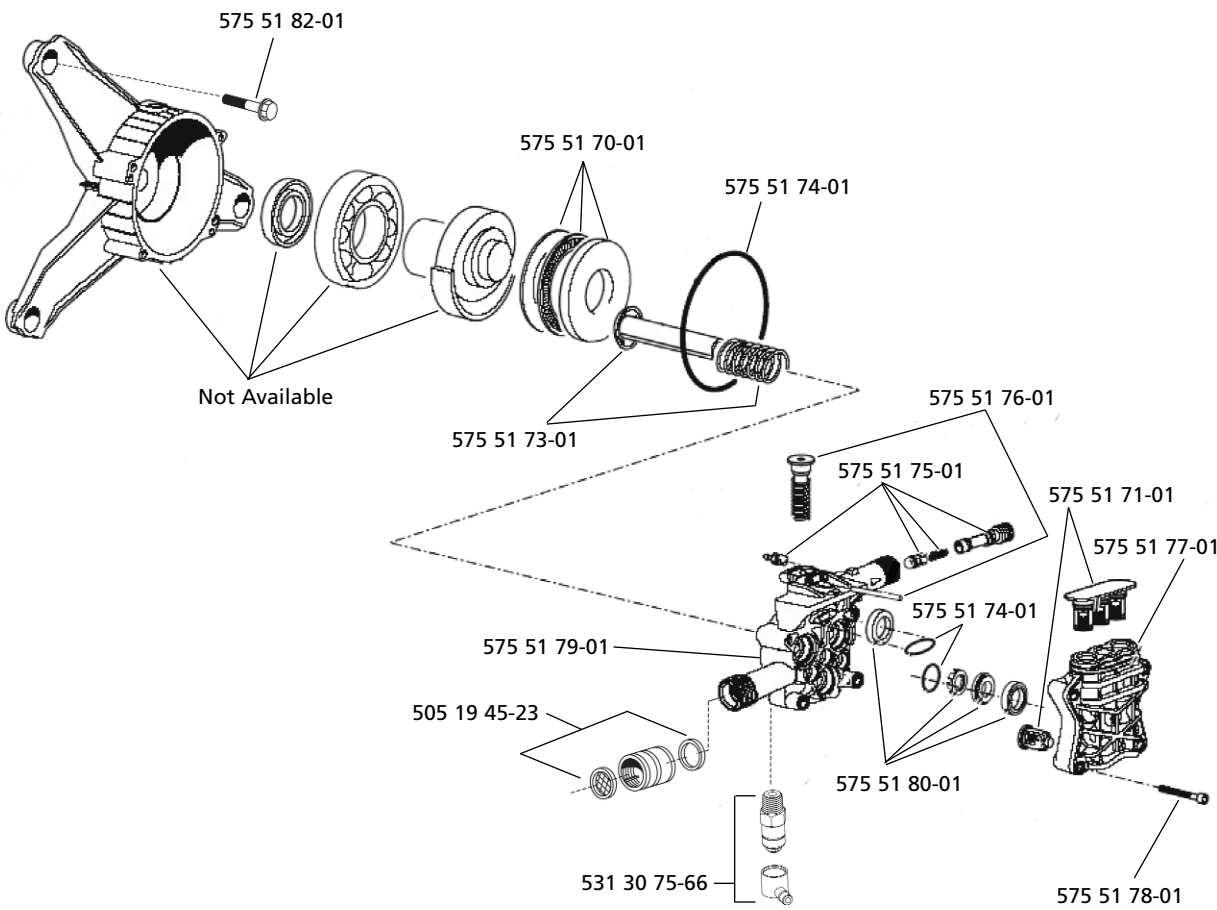

### 5525PW

**Illustrated Parts List**

# 5525PW

531 30 75-43 (x3) Engine Bolts (not shown)  
 531 30 75-38 Detergent Tube (not shown)  
 \* Tips sold separately; contact your dealer to purchase

# Pump for 5525PW

575 51 69-01 Pump Assembly Complete

Key: P/O = Part Of Kit