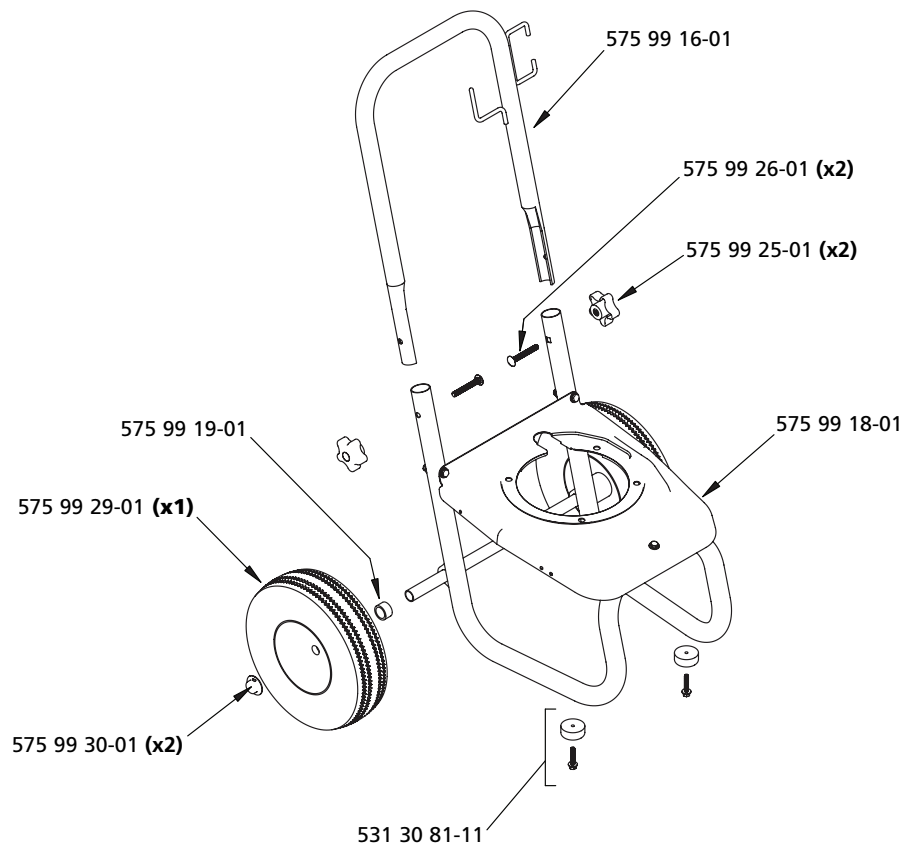

## Pressure Washer

### 5525PW

**Illustrated Parts List**

# 5525PW

531 30 75-43 (x3) Engine Bolts (not shown)  
 531 30 75-38 Detergent Tube (not shown)  
 \* Tips sold separately; contact your dealer to purchase

# Pump for 5525PW

575 51 69-01 Pump Assembly Complete

Key: P/O = Part Of Kit