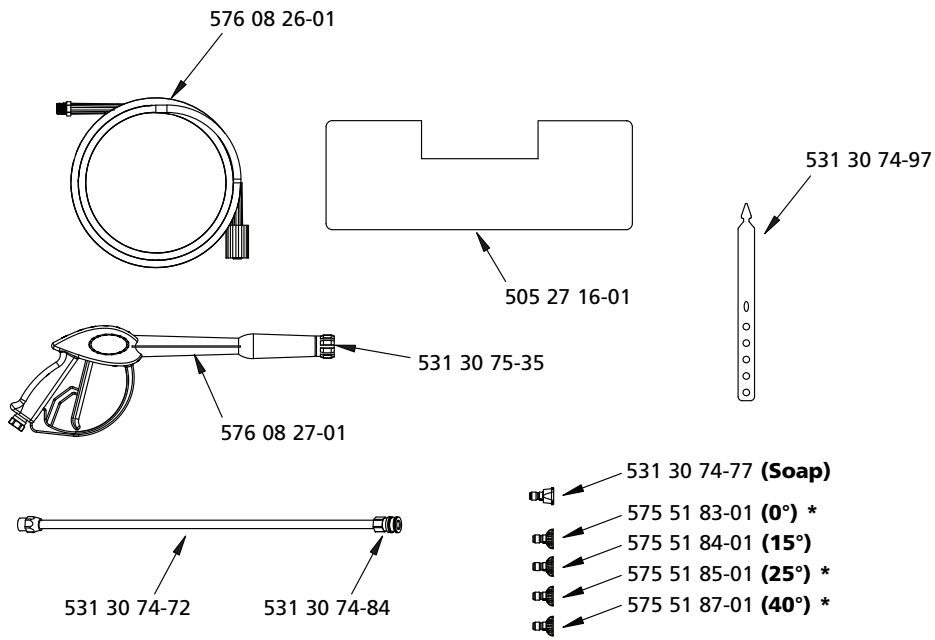

### 5525PW

**Illustrated Parts List**

# 5525PW

531 30 75-43 (x3) Engine Bolts (not shown)  
 531 30 75-38 Detergent Tube (not shown)  
 \* Tips sold separately; contact your dealer to purchase

# Pump for 5525PW

575 51 69-01 Pump Assembly Complete

Key: P/O = Part Of Kit