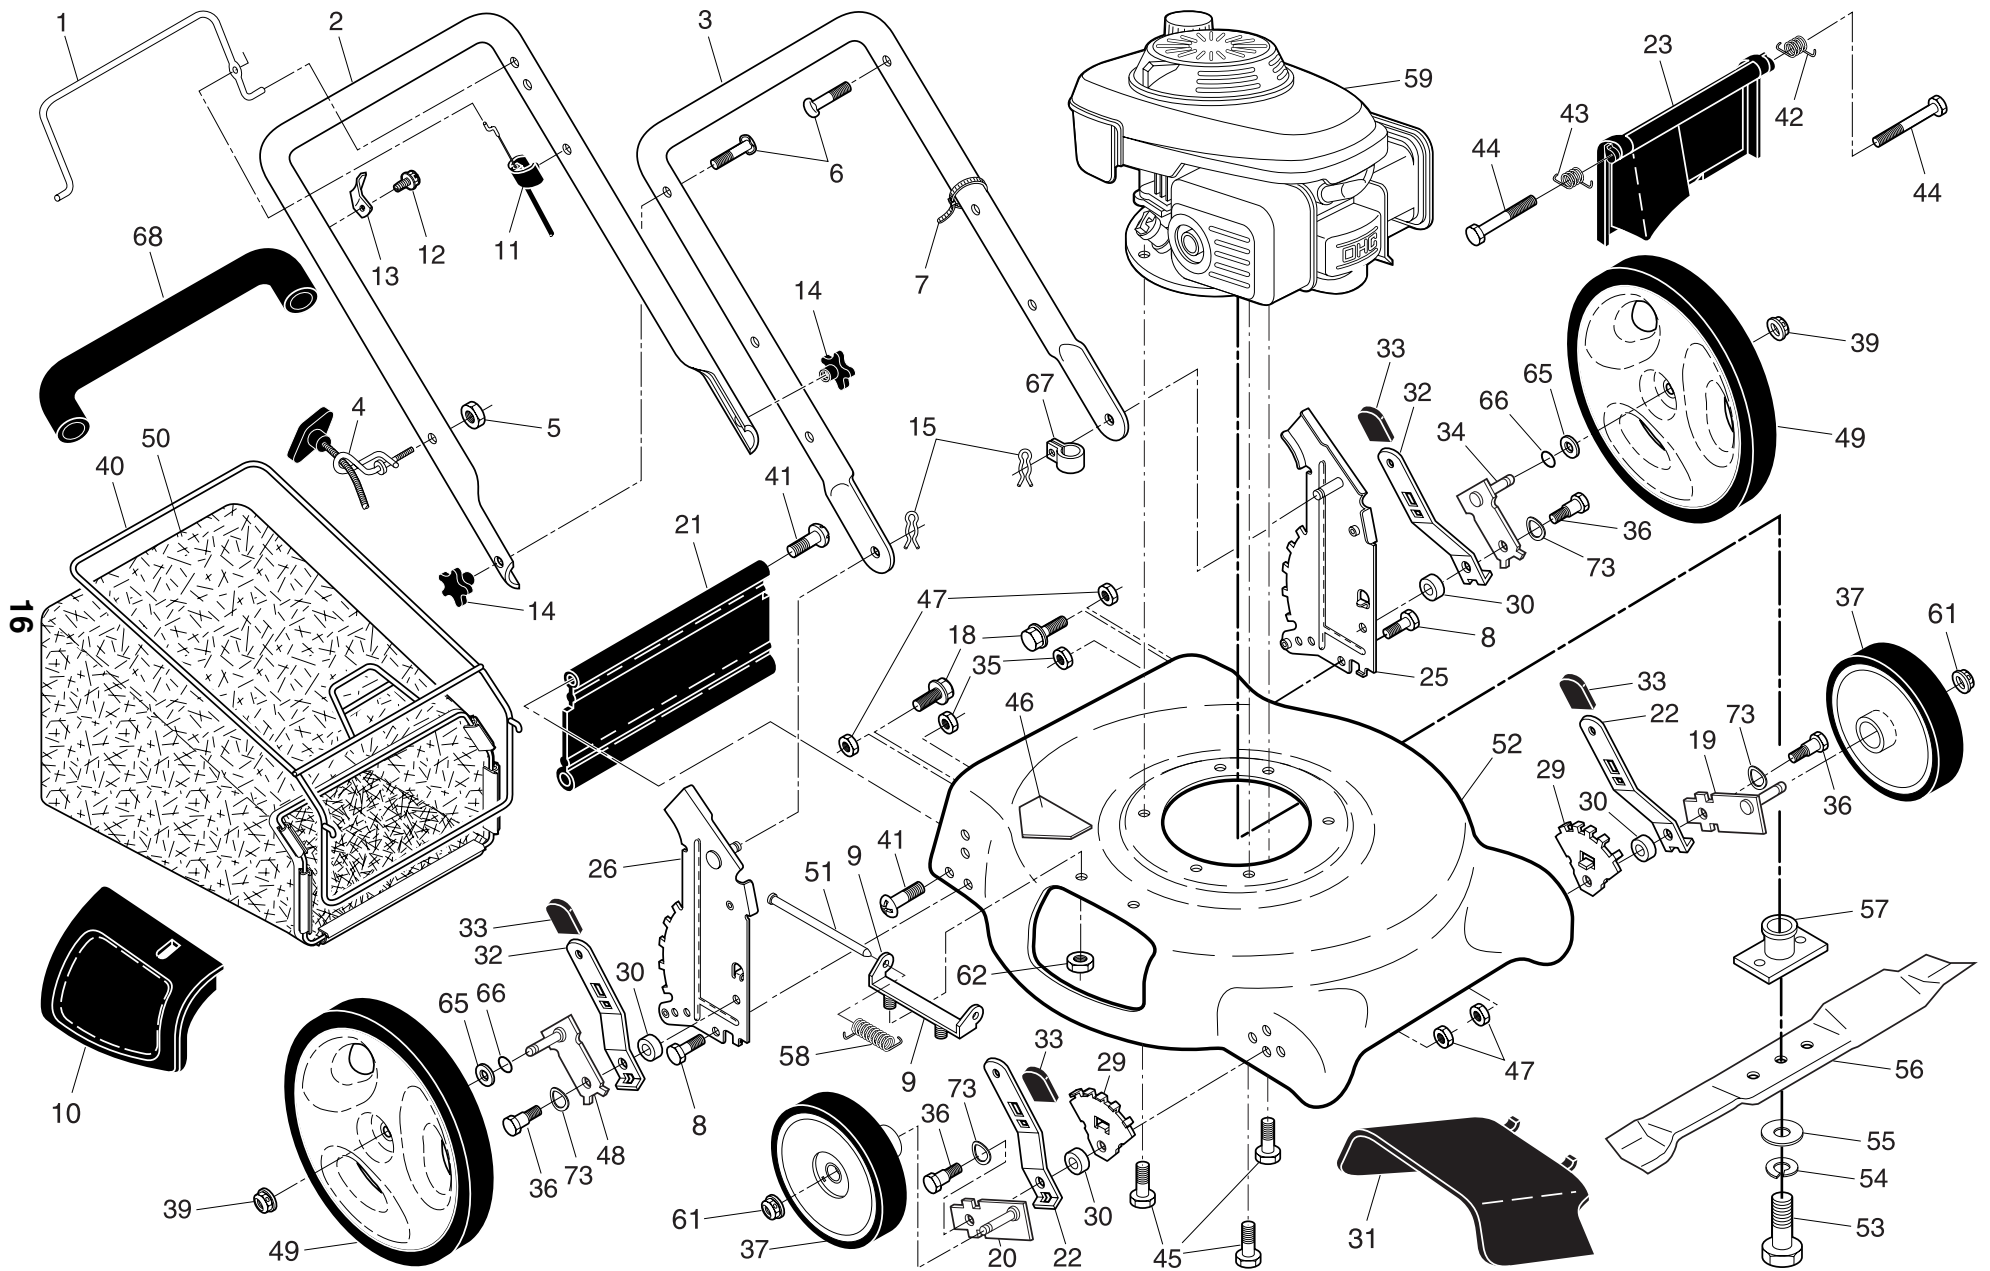

ROTARY LAWN MOWER - - MODEL NUMBER 5521CM (9613300302) PRODUCT NUMBER 961 33 00-03

ROTARY LAWN MOWER - - MODEL NUMBER **5521CM** (96133000302) PRODUCT NUMBER 961 33 00-03

KEY NO.	PART NO.	DESCRIPTION	KEY NO.	PART NO.	DESCRIPTION
1	532 40 29-49	Control Bar	37	532 41 08-31	Wheel & Tire Assembly, Front 8 x 1-3/4
2	532 19 78-08	Upper Handle (Includes Foam Grip)	39	532 14 52-12	Nut, Hex, Flangelock
3	532 17 41-10	Lower Handle	40	532 40 18-08	Frame, Grassbag
4	532 19 47-88	Rope Guide	41	532 08 86-52	Hinge Screw
5	532 13 20-04	Locknut, Hex 1/4-20	42	532 40 54-21	Spring, Rear Door, LH
6	532 19 15-74	Handle Bolt	43	532 40 54-23	Spring, Rear Door, RH
7	532 06 64-26	Wire Tie	44	532 18 41-93	Bolt, Rear Door
8	874 78 05-12	Hex Bolt 5/16-18 x 3/4	45	532 15 04-06	Hex Head Thread Rolling Screw 3/8-16 x 1
9	532 15 41-32	Hinge Bracket Assembly	46	532 40 47-63	Danger Decal
10	532 18 55-89	Mulcher Door	47	532 16 67-85	Locknut, Hex 5/16-18
11	532 17 65-56	Engine Zone Control Cable	48	532 41 06-01	Axle Arm Assembly, Rear, RH
12	532 75 06-34	Hex Washer Head Screw #10-24 x 1/2	49	532 41 08-15	Wheel & Tire Assembly, Rear 12 x 1-3/4
13	532 12 52-03	Up-Stop Bracket	50	532 40 11-91	Grassbag
14	532 18 55-88	Handle Knob	51	532 14 72-86	Hinge Rod
15	532 05 17-93	Hairpin Cotter	52	532 41 06-37	Kit, Lawn Mower Housing Assembly (Includes Key Numbers 17, 18 and 46)
17	817 60 04-06	Screw 1/4-20 x 3/8	53	532 85 10-84	Hex Head Screw 3/8-24 x 1-3/8 Grade 8
19	532 40 66-89	Axle Arm Assembly, Front, LH	54	532 85 02-63	Helical Lockwasher
20	532 40 66-90	Axle Arm Assembly, Front, RH	55	532 85 10-74	Hardened Washer
21	532 18 90-08	Rear Skirt	56	532 40 67-12	21" Blade
22	532 40 64-28	Selector Spring, Front	57	532 19 37-07	Blade Adapter
23	532 41 06-03	Rear Door Assembly	59	- - -	Engine, Honda, Model Number GCV160 (Order parts from engine manufacturer)
24	873 93 05-00	Locknut, Hex 5/16-18	61	532 08 39-23	Nut, Hex, Flangelock
25	532 41 05-96	Handle Bracket Assembly, LH	62	873 80 04-00	Nut, Hex, Nylock 1/4-20
26	532 41 05-97	Handle Bracket Assembly, RH	65	532 08 83-48	Washer, Flat
28	532 15 21-24	Spring, Torsion	66	532 19 74-80	O-Ring
29	532 41 05-94	Wheel Adjusting Bracket, Front	67	532 19 79-91	Clip, Cable
30	532 40 16-29	Spacer	68	532 16 42-65	Grip, Foam
31	532 18 55-95	Discharge Deflector	73	532 40 16-30	Washer, Flat
32	532 41 05-95	Selector Spring, Rear	74	532 12 50-78	Washer, Special, Engine
33	532 18 55-74	Selector Knob	--	532 40 47-64	Warning Decal (not shown)
34	532 41 06-00	Axle Arm Assembly, Rear, LH	--	532 41 06-38	Owner's Manual, English / French
35	532 75 11-53	Nut, Hex			
36	532 40 16-38	Shoulder Bolt 5/16-18			

NOTE: All component dimensions given in U.S. inches. 1 inch = 25.4 mm

IMPORTANT: Use only Original Equipment Manufacturer (O.E.M.) replacement parts. Failure to do so could be hazardous, damage your lawn mower and void your warranty.