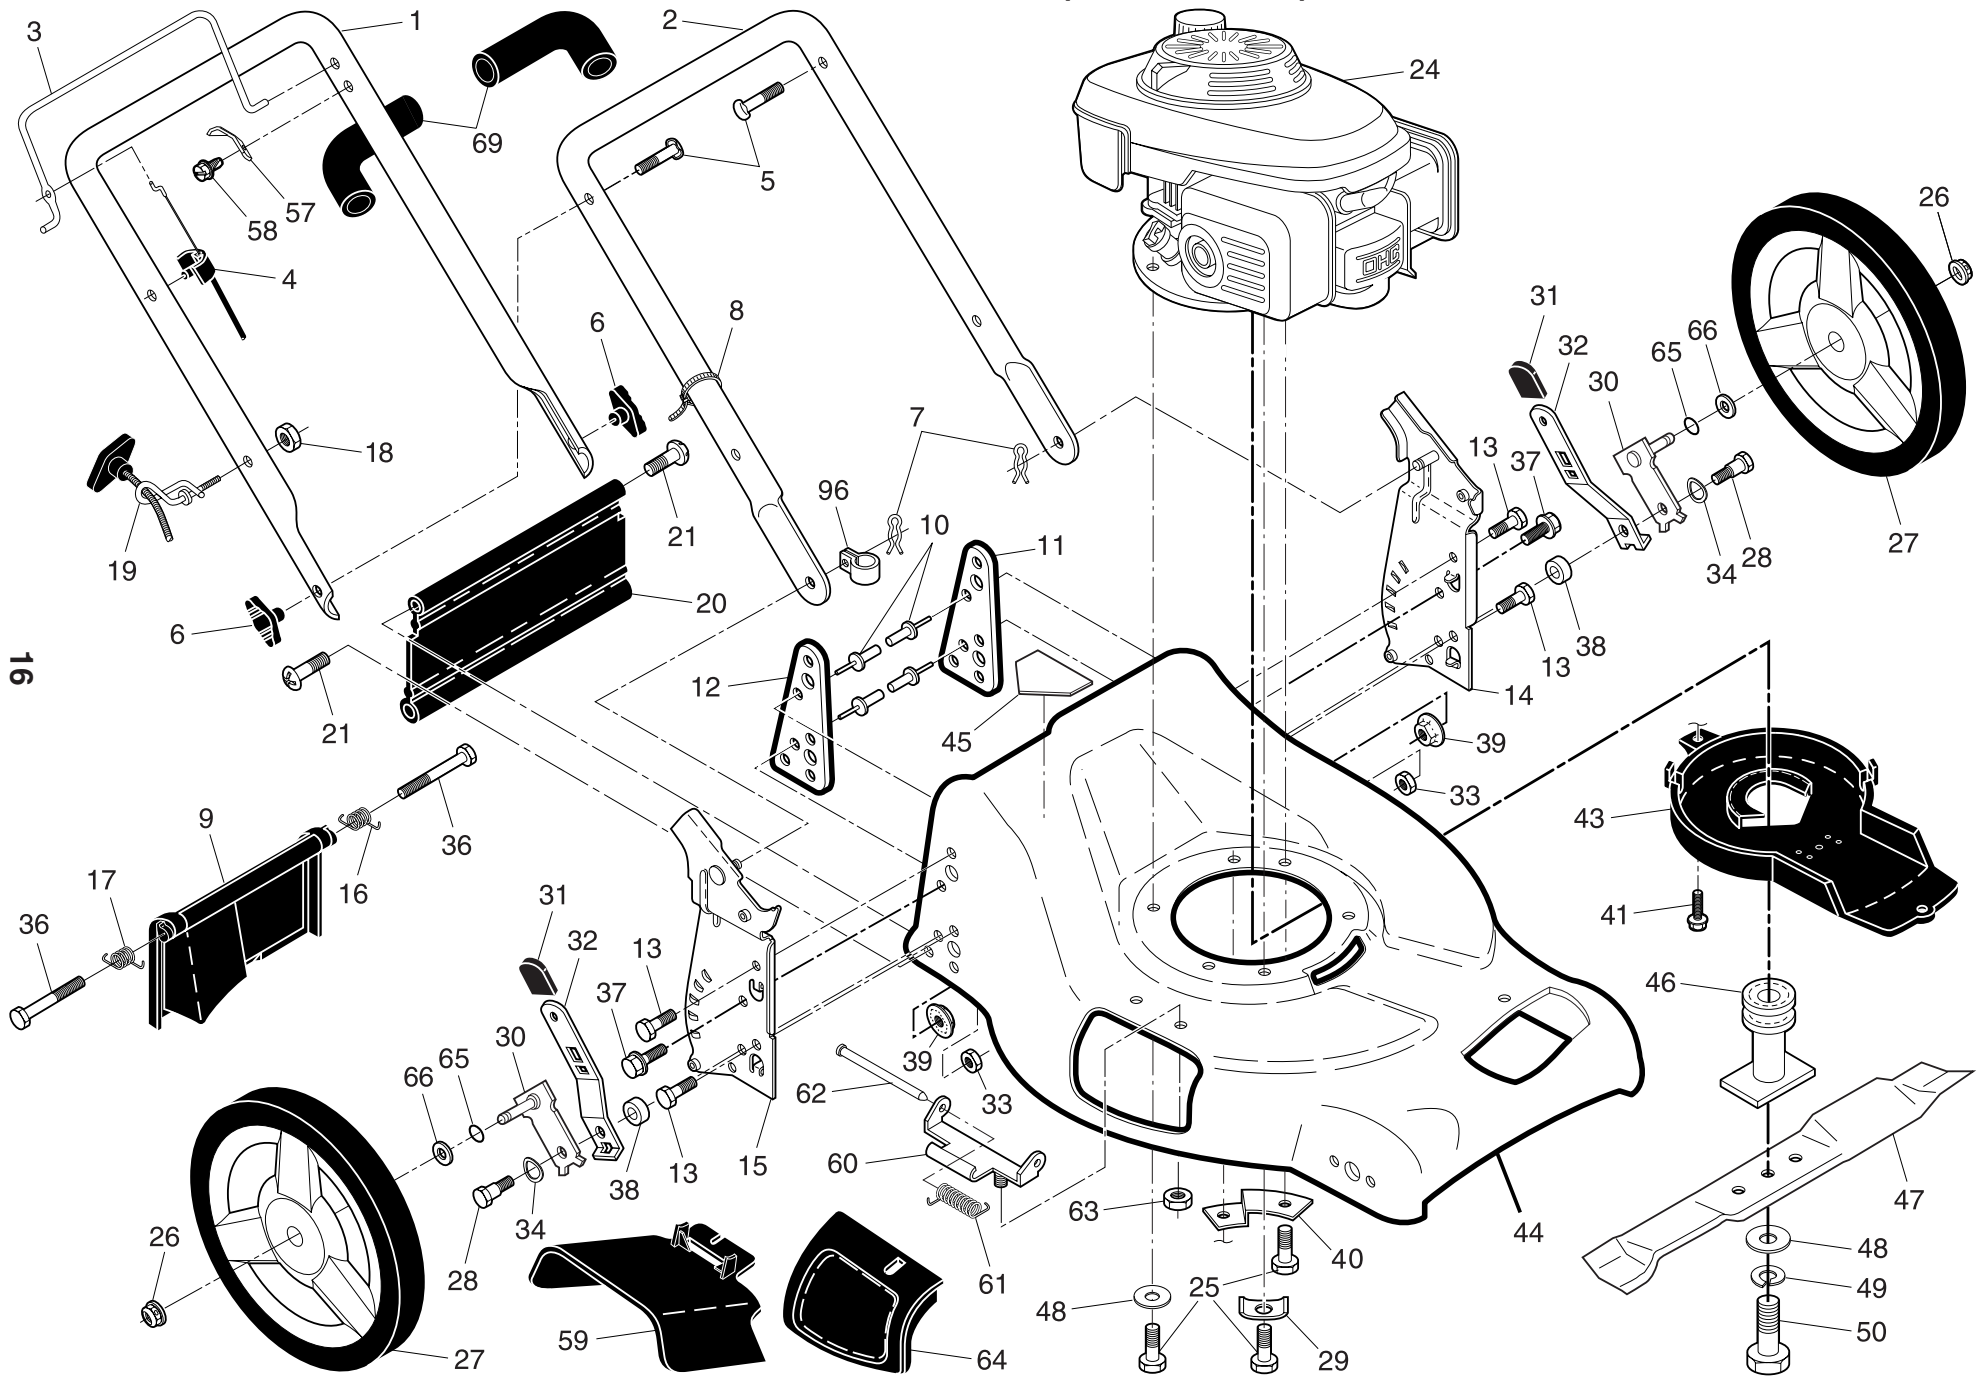

ROTARY LAWN MOWER - - MODEL NUMBER 5521CHV (96143000108) - PRODUCT NUMBER 961 43 00-01

ROTARY LAWN MOWER - - MODEL NUMBER 5521CHV (96143000108) - PRODUCT NUMBER 961 43 00-01

KEY NO.	PART NO.	DESCRIPTION	KEY NO.	PART NO.	DESCRIPTION
1	532 40 29-05	Upper Handle (Includes Foam Grip)	32	532 40 98-89	Selector Spring
2	532 15 36-05	Lower Handle	33	873 80 05-00	Nut, Hex 5/16-18
3	532 19 70-19	Control Bar	34	532 40 16-30	Washer, Curved, Cylindrical
4	532 18 35-67	Engine Zone Control Cable	36	532 18 41-93	Bolt
5	532 19 15-74	Handle Bolt	37	874 78 05-12	Thread Cutting Screw w/Sems 5/16-18 x 3/4
6	532 19 18-56	Handle Knob	38	532 40 16-29	Spacer
7	532 05 17-93	Hairpin Cotter	39	532 15 53-77	Nut, Hex, Flangelock 5/16-18
8	532 06 64-26	Wire Tie	40	532 19 09-39	Mounting Bracket, Debris Shield
9	532 40 69-85	Rear Door Assembly	41	532 19 23-25	Screw
10	532 12 84-15	Pop Rivet	43	532 40 58-44	Debris Shield
11	532 41 05-40	Support Bracket, LH	44	532 40 89-89	Kit, Lawn Mower Housing (Includes Key Numbers 10, 11, 12 and 45)
12	532 41 05-42	Support Bracket, RH	45	532 40 47-63	Danger Decal
13	817 06 04-10	Screw 1/4-20 x 5/8	46	532 19 40-37	Blade Adapter / Pulley
14	532 19 60-37	Handle Bracket Assembly, LH	47	532 40 67-12	Blade, 21"
15	532 19 60-36	Handle Bracket Assembly, RH	48	532 85 10-74	Hardened Washer
16	532 40 54-17	Spring, Rear Door, LH	49	532 85 02-63	Helical Washer
17	532 40 54-18	Spring, Rear Door, RH	50	532 85 10-84	Hex Head Machine Screw 3/8-24 x 1-3/8 Grade 8
18	532 13 20-04	Keps Locknut 1/4-20	57	532 12 51-62	Upstop Bracket
19	532 19 47-88	Rope Guide	58	532 75 06-34	Screw
20	532 41 31-59	Rear Skirt	59	532 18 55-82	Discharge Deflector
21	532 08 86-52	Screw, Hinge 1/4-20 x 1/2	60	532 17 57-35	Hinge Bracket
24	---	Engine, Honda, Model Number GCV160 (For engine service and replacement parts, call Honda Engines at 1-800-426-7701)	61	532 19 30-00	Spring
25	532 15 04-06	Hex Head Thread Rolling Screw 3/8-16 x 1-1/8	62	532 17 56-50	Hinge Rod
26	532 40 91-49	Hex Flange Nut	63	873 80 04-00	Nut, Hex
27	532 41 08-15	Wheel & Tire Assembly, Rear, 12"	64	532 18 55-76	Mulcher Door
28	532 40 16-38	Shoulder Bolt 5/16-18 x .33	65	532 19 74-80	O-Ring
29	532 12 50-78	Washer, Engine, Zinc-Plated	66	532 08 83-48	Washer, Flat 1/2
30	532 41 31-41	Axle Arm Assembly, Rear	69	532 18 27-48	Grip, Foam
31	532 18 55-74	Selector Knob	96	532 19 79-91	Clip, Cable
			--	532 40 47-64	Decal, Warning (not shown)
			--	532 41 80-86	Owner's Manual, English / French

NOTE: All component dimensions given in U.S. inches. 1 inch = 25.4 mm

IMPORTANT: Use only Original Equipment Manufacturer (O.E.M.) replacement parts. Failure to do so could be hazardous, damage your lawn mower and void your warranty.