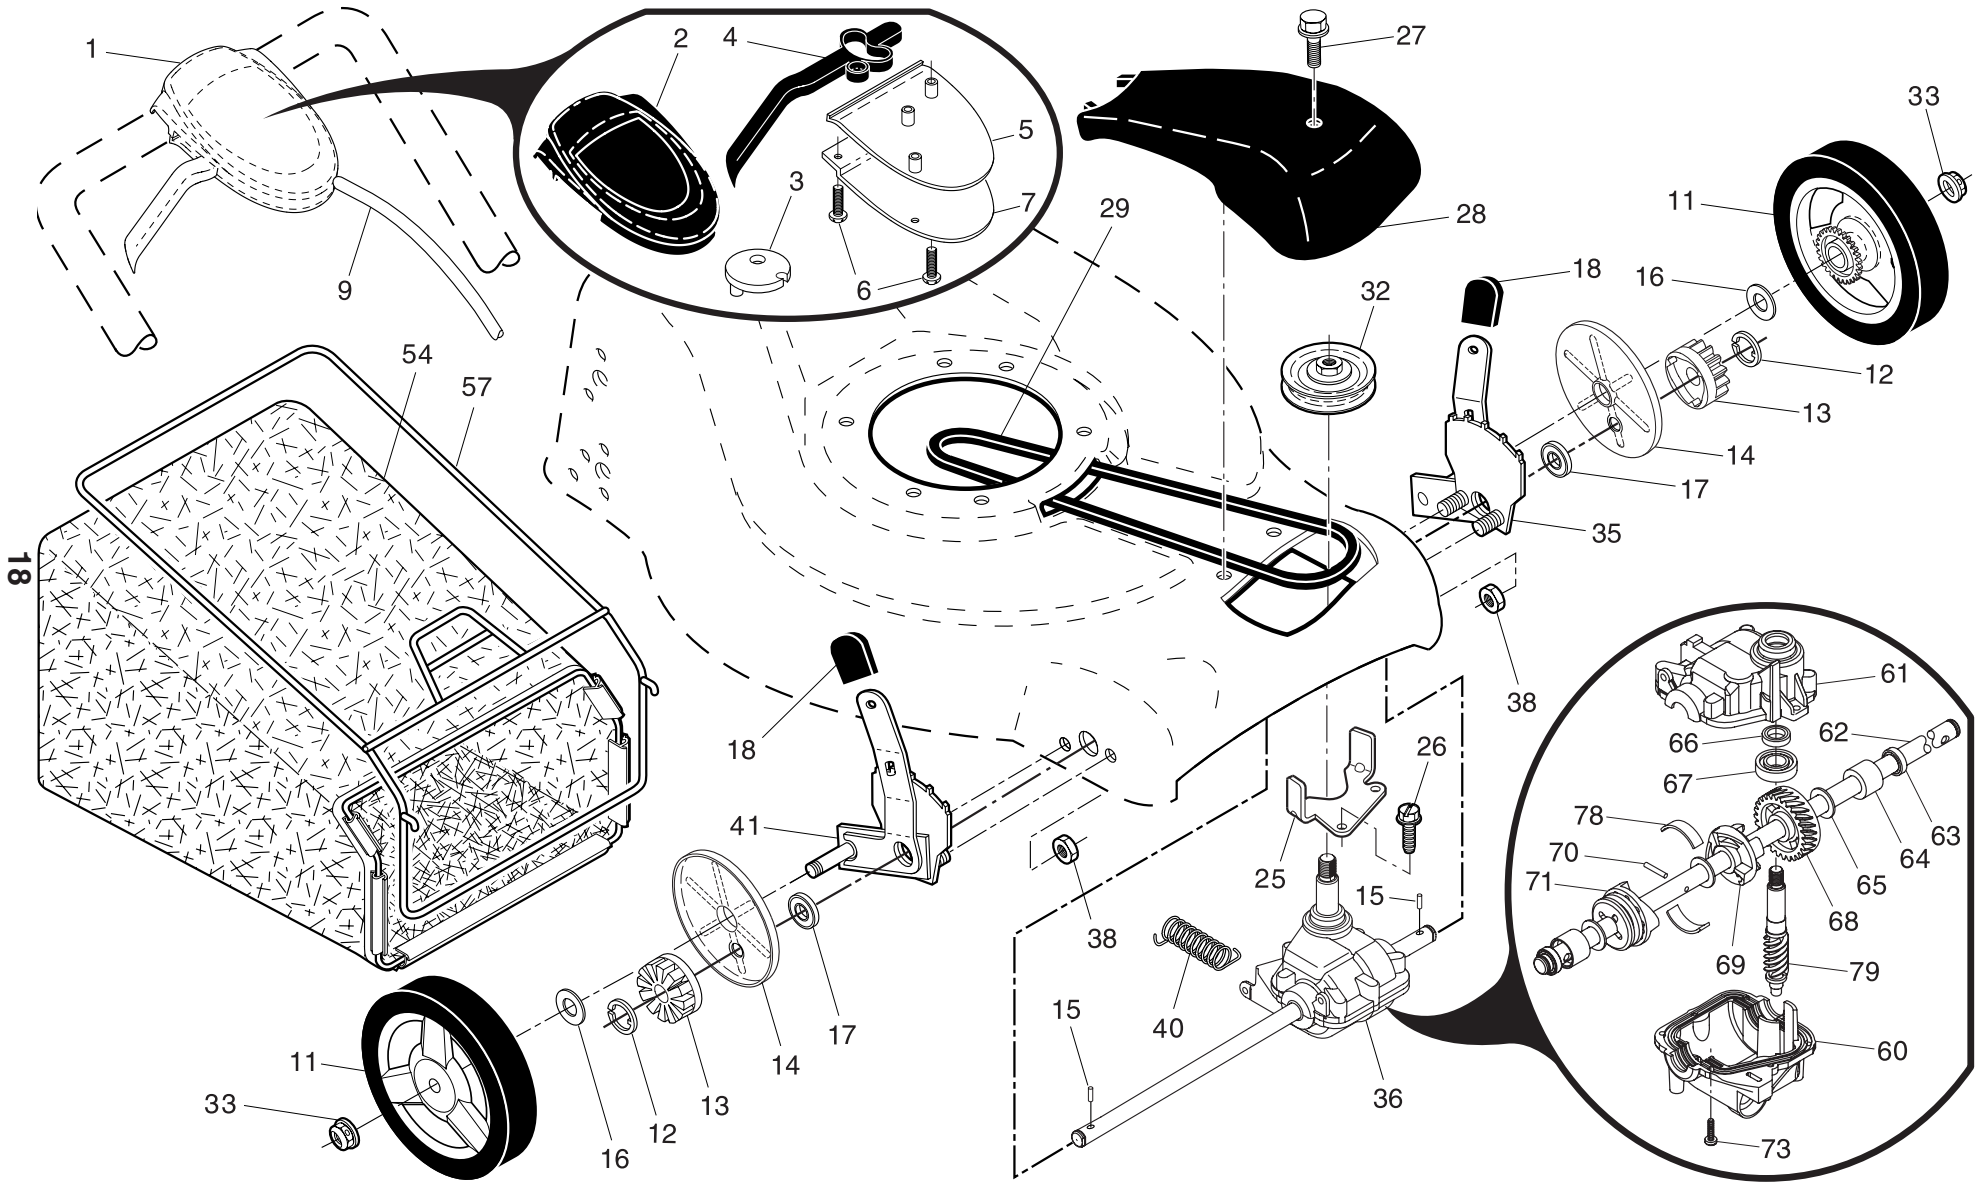

ROTARY LAWN MOWER - - MODEL NUMBER 5521CHV (96143000108) - PRODUCT NUMBER 961 43 00-01

ROTARY LAWN MOWER - - MODEL NUMBER 5521CHV (96143000108) - PRODUCT NUMBER 961 43 00-01

KEY NO.	PART NO.	DESCRIPTION	KEY NO.	PART NO.	DESCRIPTION
1	532 40 73-16	Drive Control Assembly	35	532 40 88-62	Kit, Wheel Adjuster, LH (Includes Knob and Bearing)
2	532 18 55-79	Cover, Drive Control, Upper	36	532 40 48-33	Gearcase Assembly, Complete
3	532 40 62-62	Pulley	38	873 80 04-00	Locknut, Hex 1/4-20
4	532 19 00-39	Lever, Drive Control	40	532 40 65-58	Spring
5	532 19 57-62	Cover, Drive Control, Lower	41	532 40 88-61	Kit, Wheel Adjuster, RH (Includes Knob and Bearing)
6	532 18 16-98	Screw	54	532 40 11-90	Grassbag Assembly
7	532 40 07-23	Mounting Bracket, Drive Control	57	532 41 19-50	Frame, Grassbag
9	532 40 62-59	Cable, Drive	60	532 41 07-34	Case, Lower
11	532 41 10-81	Wheel & Tire Assembly	61	532 41 07-26	Case, Upper
12	812 00 00-58	E-Ring	62	532 41 09-49	Shaft, Output
13	532 40 38-49	Pinion	63	532 18 35-08	Seal, Output Shaft
14	532 18 94-03	Dust Cover	64	532 18 35-11	Bushing
15	532 40 48-45	Pawl, Drive	65	532 18 35-09	Washer
16	532 06 77-25	Washer 1/2 x 1-1/2 x .134	66	532 18 35-14	Seal, Worm Shaft
17	532 19 10-39	Bearing, Wheel Adjuster	67	532 18 35-06	Bearing, Ball
18	532 18 55-74	Selector Knob	68	532 41 07-29	Gear, 28 Teeth
25	532 41 16-63	Belt Keeper	69	532 41 07-32	Fixed Dog Clutch
26	532 16 34-09	Screw, Hi-Lo Thread	70	532 41 07-33	Pin
27	532 17 52-62	Pan Head Tapping Screw #10-24 x 2-3/4	71	532 41 07-30	Movable Dog Clutch
28	532 18 55-79	Drive Cover	73	532 18 35-13	Screw, Case
29	532 19 41-49	V-Belt	78	532 41 07-31	Spring, Leaf
32	532 19 40-18	Drive Pulley	79	532 41 07-27	Shaft, Worm
33	532 40 91-48	Locknut, Hex			

NOTE: All component dimensions given in U.S. inches. 1 inch = 25.4 mm

IMPORTANT: Use only Original Equipment Manufacturer (O.E.M.) replacement parts. Failure to do so could be hazardous, damage your lawn mower and void your warranty.