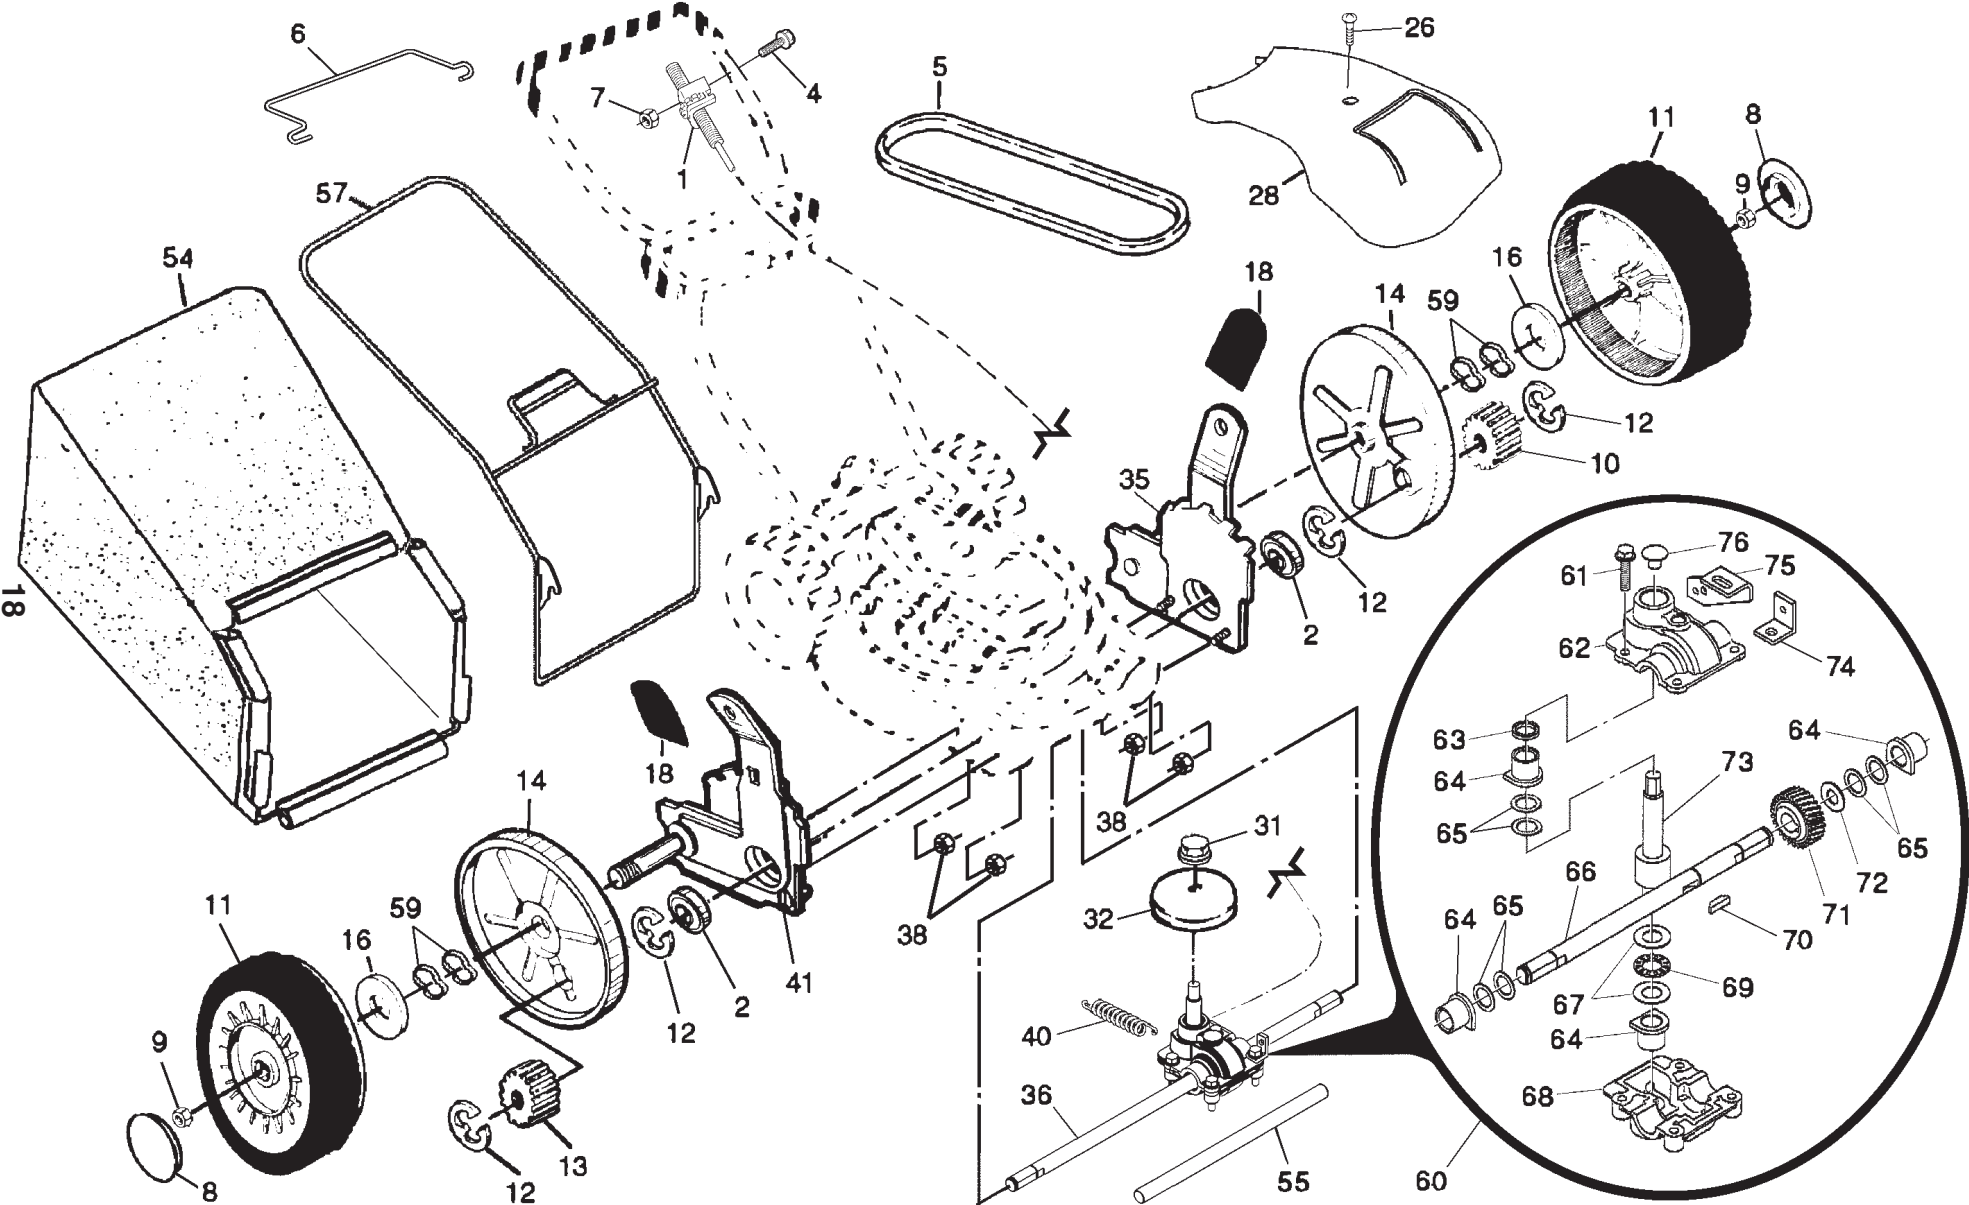

ROTARY LAWN MOWER - - MODEL NUMBER 5521CH (5521CHA) - PRODUCT NUMBER 954 22 32-34

ROTARY LAWN MOWER - - MODEL NUMBER 5521CH (5521CHA) - PRODUCT NUMBER 954 22 32-34

19

KEY NO.	PART NO.	DESCRIPTION
1	532 18 56-85	Vari-Speed Drive Control Assembly
2	532 16 99-11	Bearing, Wheel Adjuster
4	532 18 56-81	Screw
5	532 16 97-78	V-Belt
6	532 18 60-10	Bar, Control, Drive
8	532 18 06-26	Hubcap
7	532 13 20-04	Nut, Hex
9	532 14 52-12	Locknut
10	532 17 64-13	Pinion, LH
11	532 18 07-67	Wheel & Tire Assembly
12	812 00 00-58	E-Ring
13	532 17 64-12	Pinion, RH
14	532 18 05-04	Dust Cover
16	532 06 77-25	Washer 1/2 x 1-1/2 x .134
18	532 18 55-74	Selector Knob
26	532 17 52-62	Pan Head Tapping Screw #10-24 x 2-3/4
28	532 18 55-79	Drive Cover
31	532 13 20-10	Hex Flange Nut
32	532 16 97-42	Drive Pulley
35	532 18 09-15	Kit, Wheel Adjuster, LH (Includes Knob and Bearing)
36	532 18 55-66	Gear Case Assembly, Complete
38	532 06 36-01	Locknut 1/4-20
40	532 18 22-26	Spring
41	532 18 09-14	Kit, Wheel Adjuster, RH (Includes Knob and Bearing)

KEY NO.	PART NO.	DESCRIPTION
54	532 18 55-81	Grassbag Assembly
55	532 17 57-39	Driveshaft Cover
57	532 18 39-93	Frame
59	532 05 71-43	Washer, Wave
60	532 18 55-67	Kit, Gearcase Replacement
61	817 06 04-10	Screw, Tapping 1/4-20 x .62
62	532 17 49-17	Gear Case, Upper, FWSS
63	532 05 70-72	Seal
64	532 07 78-81	Bearing
65	532 05 70-79	Washer
66	532 17 49-18	Drive Shaft, 21" FWGD
67	532 16 08-17	Washer, Thrust
68	532 17 49-16	Gear Case, Lower, FWSS
69	532 16 08-18	Bearing, Needle, Thrust
70	532 85 08-48	Key, Hi-pro
71	532 17 17-55	Gear, Helical
72	812 00 00-03	E-Ring
73	532 18 38-63	Shaft, Worm
74	532 18 62-14	Return Arm
75	532 16 62-15	Bracket, Transmission
76	532 08 64-47	Plug

NOTE: All component dimensions given in U.S. inches.
1 inch = 25.4 mm