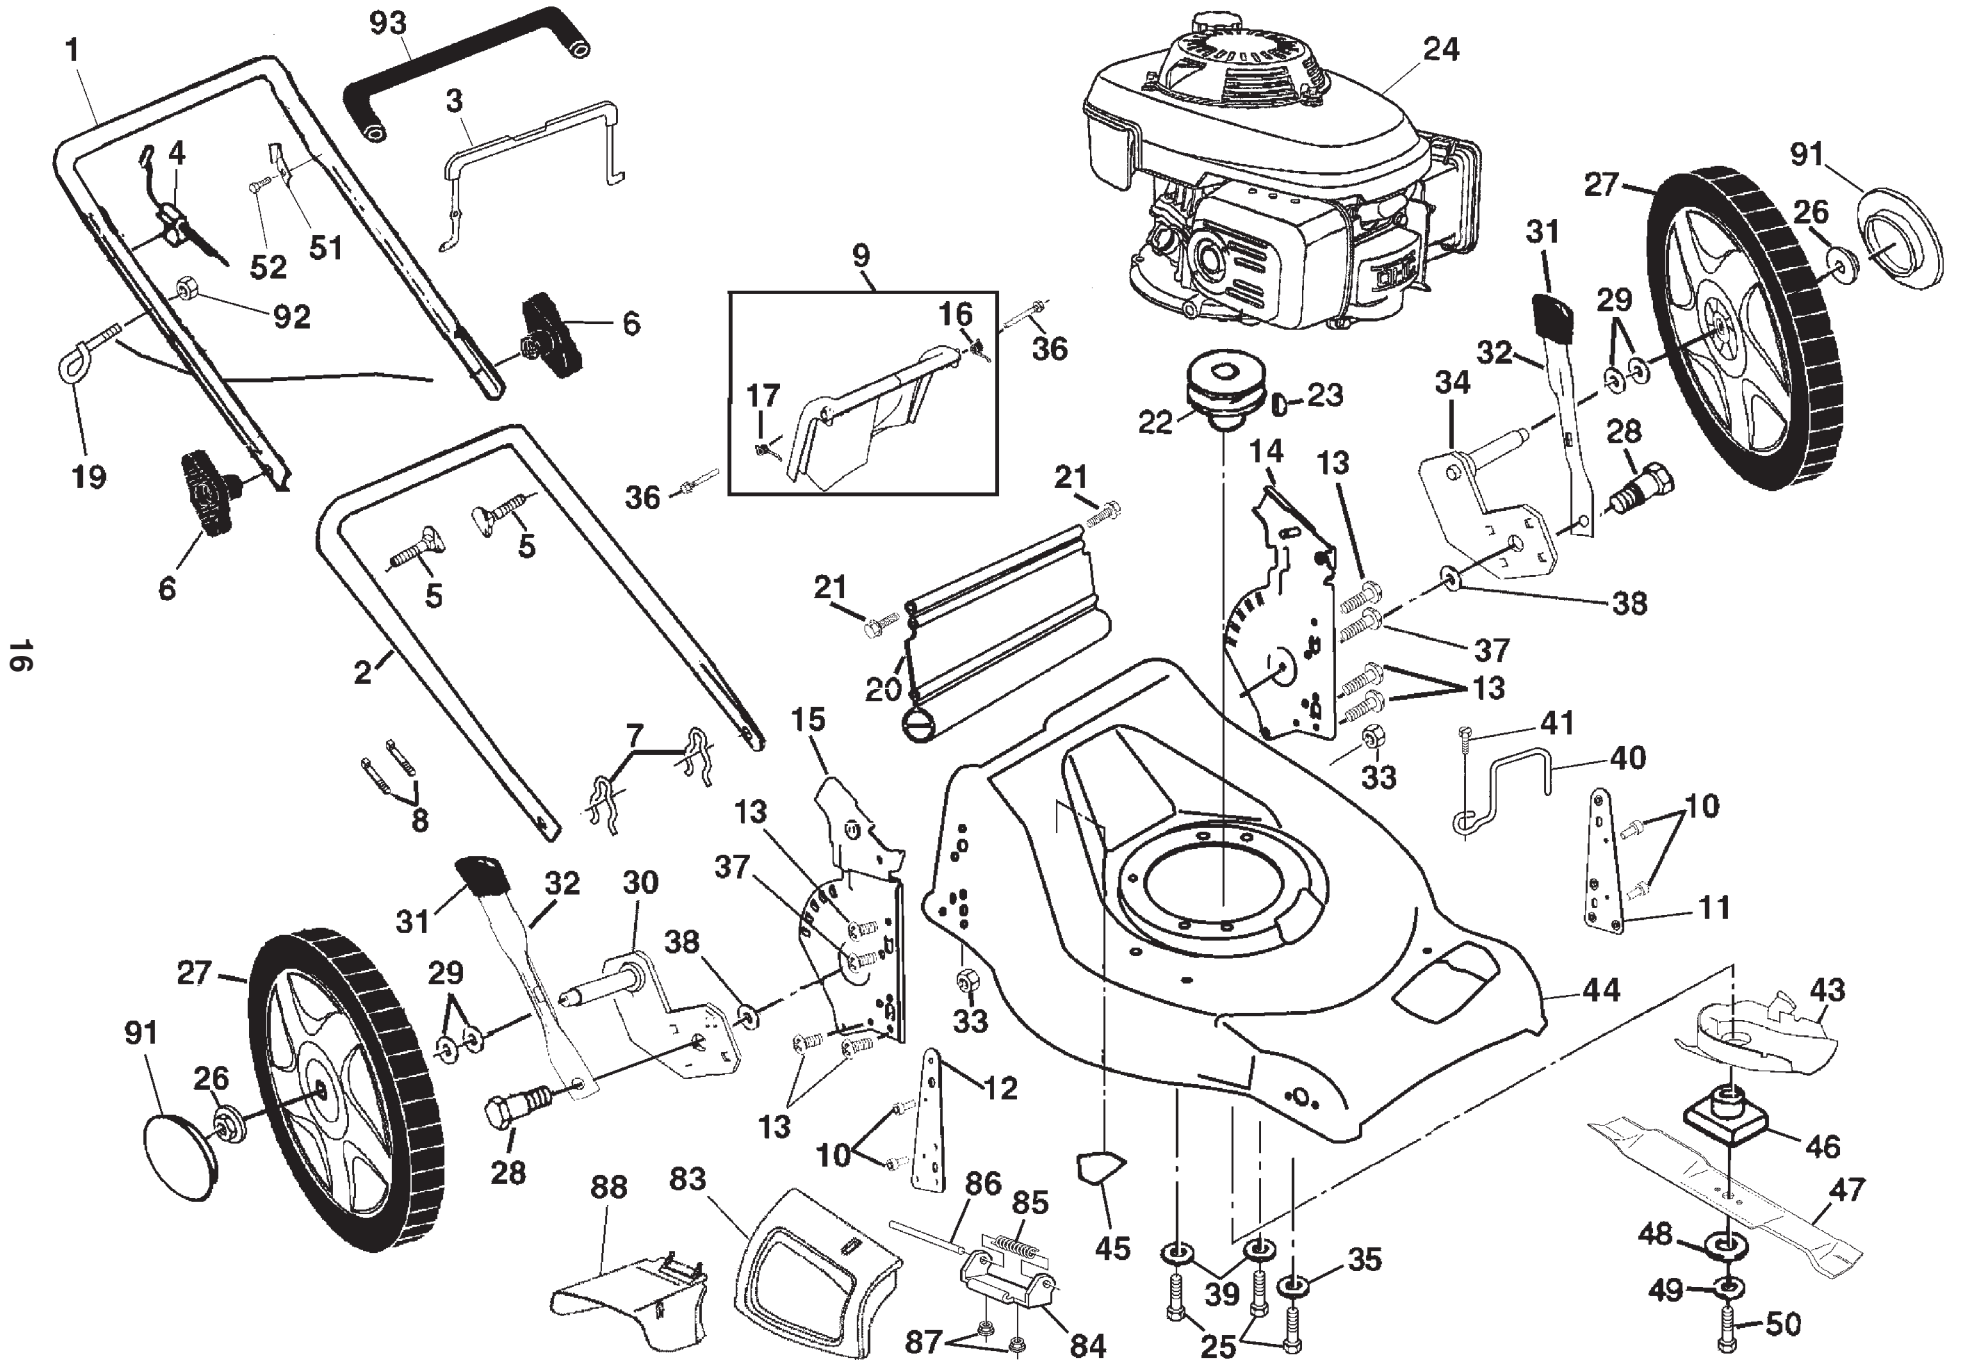

ROTARY LAWN MOWER - - MODEL NUMBER 5521CH (5521CHA) - PRODUCT NUMBER 954 22 32-34

ROTARY LAWN MOWER - - MODEL NUMBER 5521CH (5521CHA) - PRODUCT NUMBER 954 22 32-34

17

KEY NO.	PART NO.	DESCRIPTION
1	532 18 60-24	Upper Handle (Includes Grip)
2	532 15 36-05	Lower Handle
3	532 18 60-11	Control Bar
4	532 18 27-55	Engine Zone Control Cable
5	532 13 19-59	Handle Bolt
6	532 18 55-77	Handle Knob
7	532 05 17-93	Hairpin Cotter
8	532 06 64-26	Wire Tie
9	532 18 04-79	Rear Door Kit (Incl. Key #16 & 17)
10	532 12 84-15	Pop Rivet
11	532 18 25-38	Support Bracket LH
12	532 18 25-39	Support Bracket RH
13	817 06 04-10	Screw 14-20 x 5/8
14	532 18 25-43	Handle Bracket Assembly (Left)
15	532 18 25-45	Handle Bracket Assembly (Right)
16	532 18 00-71	Spring LH
17	532 18 00-72	Spring RH
19	532 17 95-85	Rope Guide
20	532 17 83-98	Rear Skirt
21	532 08 86-52	Hinge Screw 1/4-20 x 1-1/4
22	532 16 97-47	Engine Pulley
23	532 08 76-77	Hi-Pro Key #505
24	- - -	Engine, Honda, Model No. GCV160 (Order parts from engine manufacturer)
25	532 15 04-06	Hex Head Thread Rolling Srew 3/8-16 x 1-1/8
26	532 08 39-23	Hex Flange Nut
27	532 18 55-72	Wheel
28	532 16 08-28	Shoulder Bolt 5/16-18 x .33
29	532 05 71-43	Wave Washer
30	532 18 25-41	Axle Arm Assembly RR
31	532 18 55-75	Selector Knob
32	532 18 25-37	Selector Spring
33	532 06 31-24	Nut 5/16-18