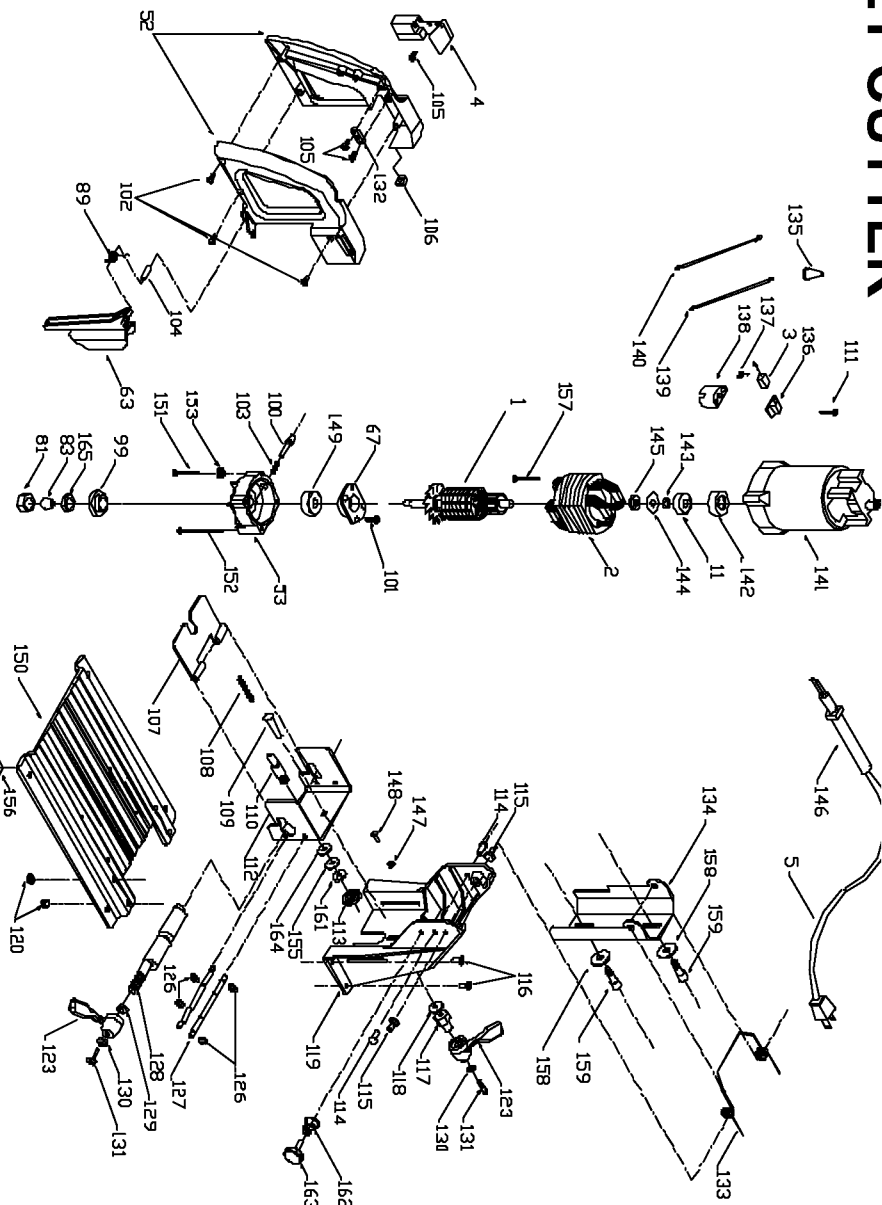

PORTER-CABLE® POCKET CUTTER

WARNING: Electrical repairs should only be attempted by trained repairmen. Contact the nearest Porter-Cable Service Center or other competent repair center

551

Parts List for 551 Type 1

Item Number	Part Number	Description	Qty Required
1	879364SV	ARMATURE	1
1	901706	FAN	1
2	891117	FIELD	1
3	690741	BRUSH	2
4	877252	SWITCH	1
4	694010	SCREW	10
5	330072-97	CORD/10 FT/18-2	1
11	855284	BEARING	3
52	000000-00	No Longer Available	1
53	873678	FRONT HOUSING	1
63	000000-00	No Longer Available	1
67	874537	GUIDE RETAINER	10
81	691257	NUT COLLET	10
83	684718	COLLET	1
89	875607	SPRING	10
99	000000-00	No Longer Available	1
100	698708	SPINDLE LOCK	1
101	803157	SCREW	10
102	12349-5	BLD BYNT BI-MET	10
103	698709	SPRING	10
104	000000-00	No Longer Available	1
105	882185	SCREW MACHINE STEEL	10
106	000000-00	No Longer Available	10
107	876956	CLAMP PLATE	1
108	000000-00	No Longer Available	10
109	876716	CARRIAGE BOLT	1
110	875603	DRILL BUSHING	1