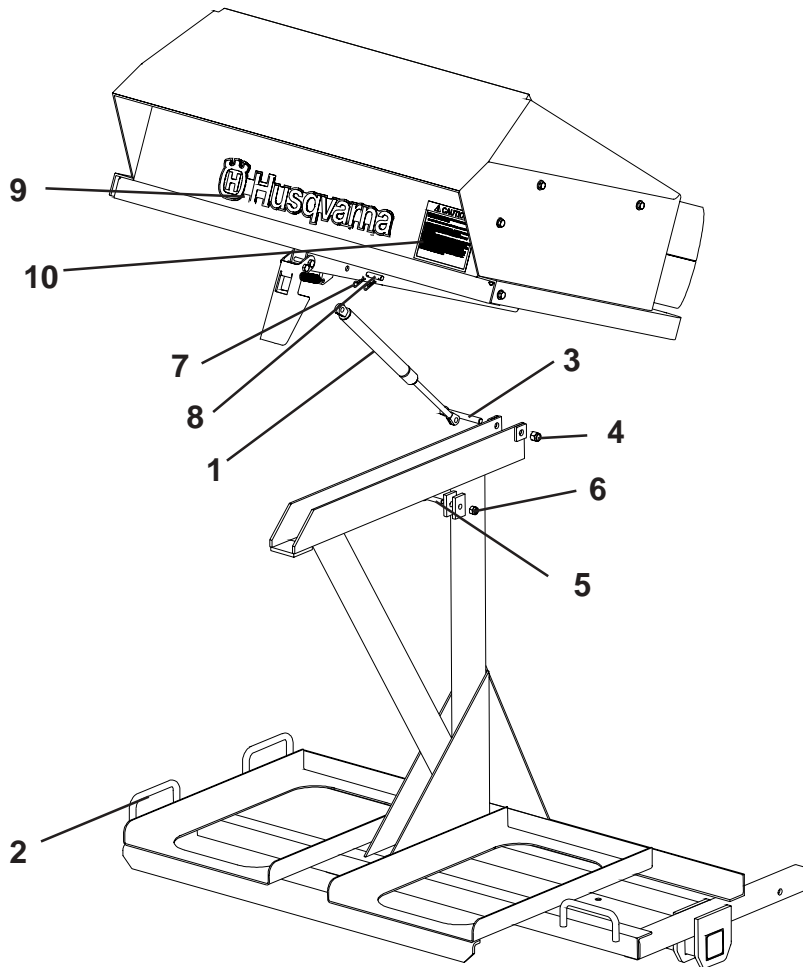

Replacement Parts

540200853 Top/Frame Assembly

ITEM	PART NO.	DESCRIPTION	QTY.
1	540092704	Gas Spring	1
2	540200849	Frame	1
3	540001765	Bolt, Hex, 3/8"-16 x 3"	1
4	540099065	Nut, Hex, Nylon Lock, 3/8"-16	1
5	540099015	Bolt, Hex, 5/16"-18 x 1-1/2"	1
6	540099079	Nut, Hex, Nylon Lock, 5/16"-18	1
7	540099082	Pin, Cotter, #13	2
8	540099102	Pin, Clevis, 5/16" x 1-1/4" w/ 2 holes	1
9	540104804	Decal, Husqvarna	1
10	540200027	Decal, Caution List	1