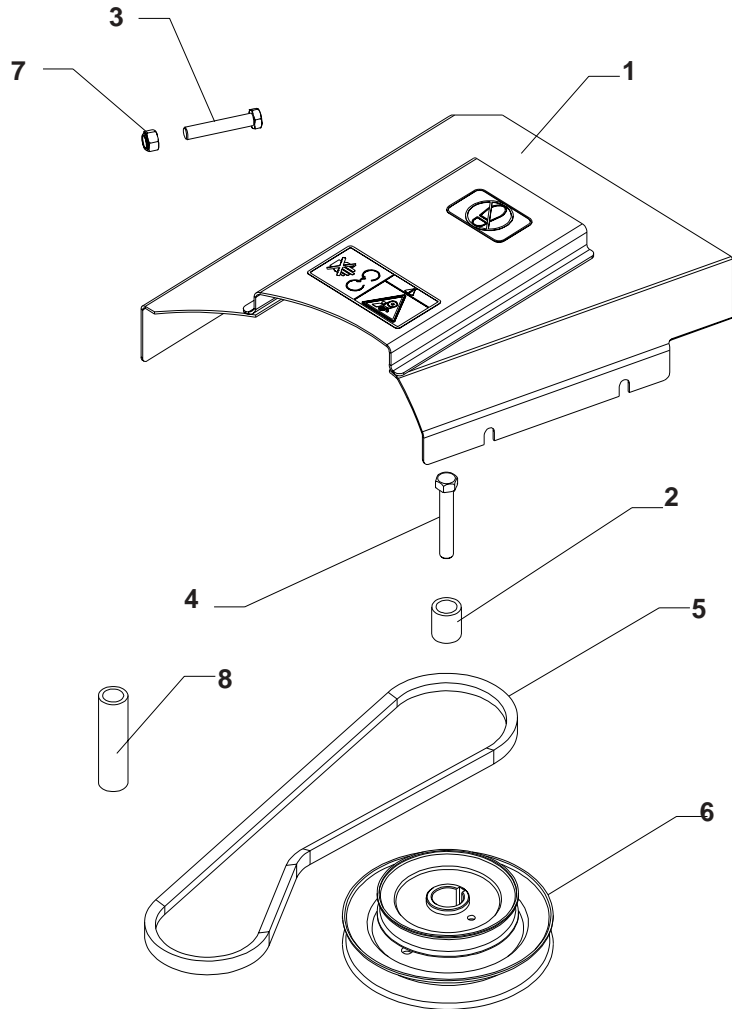

Replacement Parts

539106782 Spindle Drive Kit, 42"
 539106783 Spindle Drive Kit, 48"
 539106784 Spindle Drive Kit, 52"
 539106785 Spindle Drive Kit, 61"

ITEM	PART NO.	QTY	DESCRIPTION
1	539106778	1	42 SHIELD W/DECALS
	539106779	1	48 SHIELD W/DECALS
	539106780	1	52 SHIELD W/DECALS
	539106781	1	61 SHIELD W/DECALS
2	539106739	1	SPACER
3	539990629	1	HCS 3/8 X 2.25 USED ON 48"/52"/61"
	539976941	1	HCS 3/8 X 1.25 (42" ONLY)
4	539991120	1	HCS 7/16 X 2.5
5	539106723	1	BELT-42
	539106724	1	BELT-48
	539106725	1	BELT-52
	539106726	1	BELT-61
6	539106744	1	STACKED SHEAVE 42-48
	539106745	1	STACKED SHEAVE 52
	539106746	1	STACKED SHEAVE 61
7	539976979	1	NUT 3/8 NYLOC
8	539106787	2	STOP - USED ON 42" & 48" ONLY