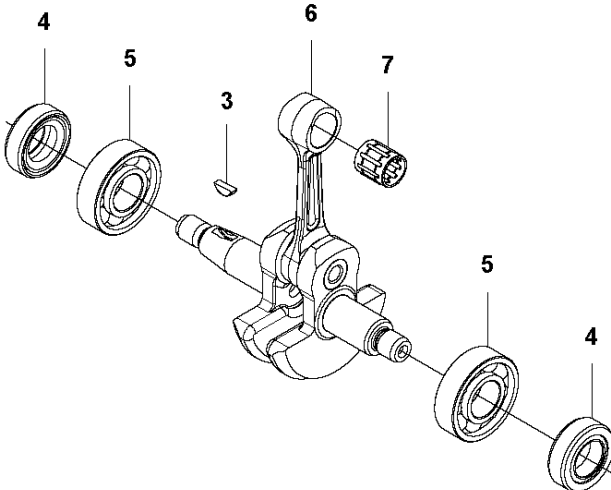

P 524, 525
CRANK SHAFT

CRANKSHAFT

525 LS, 2013-03

Ref	Part no.	Description	Remark	Qty	Kit
1	576 40 46-01	MUFFLER		1	
2	544 25 68-01	SCREW		1	
3	506 68 94-01	KEY		1	
4	504 12 15-01	SEALING		2	
5	523 07 17-01	BEARING		2	
6	579 22 32-01	CRANKSHAFT		1	
7	576 40 27-01	BEARING		1