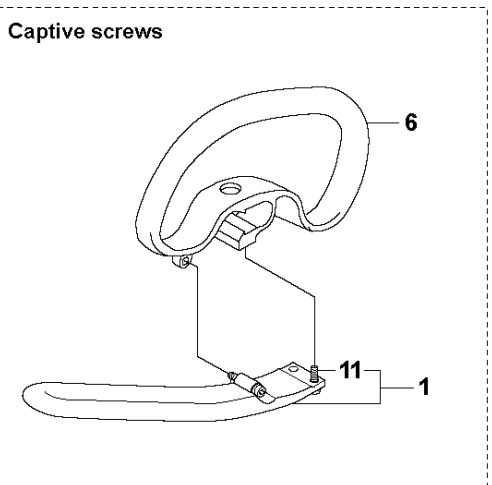

B 524L, 525L, LS, LST, RJX,
SHAFT & HANDLE

14

15

16

SHAFT & HANDLE

525 LS, 2013-03

Ref	Part no.	Description	Remark	Qty	Kit
1	503 99 78-04	HANDLE	RJX, (L, LST, RJD Australia)	1	
2	579 14 90-01	TUBE	L=1483 ø24mm	1	
3	510 90 61-01	BOLT	L, LS, LST, RJD M6x35	1	
3	725 23 80-51	SCREW EHHM	RJX, LK M6x50	1	
4	503 87 90-01	KNOB	RJX, LK	1	
5	503 23 00-61	WASHER	RJX, LK	1	
6	503 87 19-06	HANDLE	L, LS, LST, RJX	1	
6	503 87 19-08	HANDLE	LK, RJD, (LST Australia)	1	
7	503 94 03-01	DISTANCE.HANDLE		1	
8	525 75 51-01	SCREW ITXSCFM	RJX	1	
9	503 94 10-01	HOOK	RJX	1	
10	731 23 14-01	HEXAGON NUT	RJX	1	
11	574 18 15-01	SCREW IHSCFTO	RJX, (L, LST, RJD Australia)	3	
12	502 19 71-01	SQUARE NUT		1	
13	581 81 51-01	DRIVE SHAFT	L=1515 Ø7mm	1	
14	522 93 02-05	LABEL WARNING		1	
15	503 79 56-01	LABEL		1	
16	537 10 10-01	LABEL	RJX	1