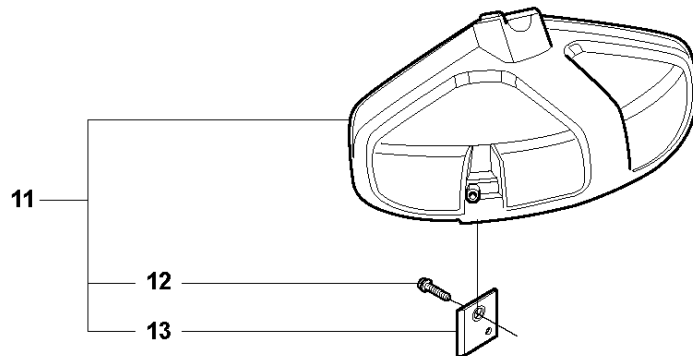

524L, 525L, LS, LST, LK, RJX, RJD, RS, RX, RXT, RK