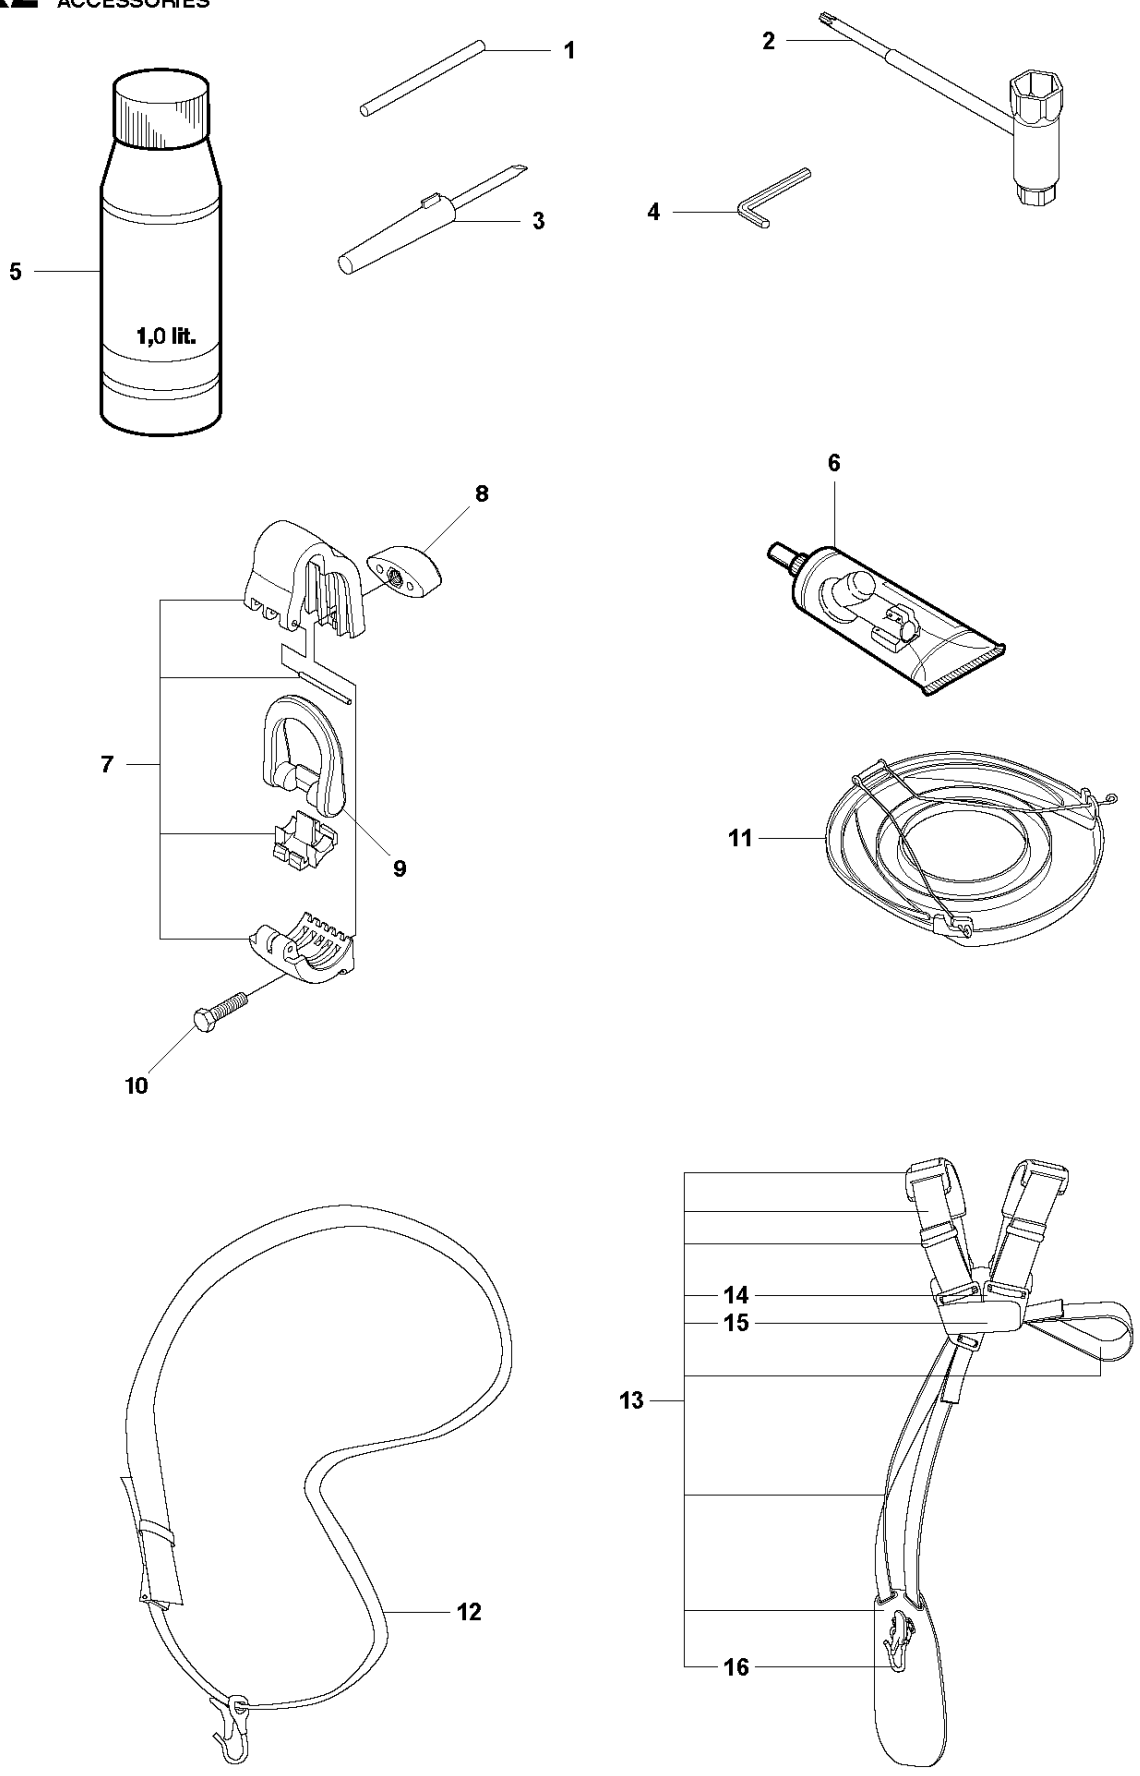

## ACCESSORIES

525 LS, 2013-03

Ref	Part no.	Description	Remark	Qty	Kit
1	502 28 59-01	STOP		1	
2	575 73 82-02	COMBINATION WRENCH		1	
3	501 60 02-03	SCREWDRIVER		1	
4	502 21 58-01	L-NYCKEL		1	
5	531 00 92-48	FILTER OIL		1	
6	503 97 64-01	GREASE		1	
7	537 35 36-01	LOOP		1	
8	537 13 04-02	KNOB		1	7
9	537 35 01-01	LOOP		1	7
10	725 23 31-51	SCREW		1	7
11	537 31 29-01	TRANSPORT GUARD	200 - 275mm	1	
12	537 21 62-01	HARNESS		1	
12	537 21 62-02	HARNESS	USA	1	
13	537 21 63-01	HARNESS		1	
13	537 21 63-02	HARNESS	USA	1	
14	503 73 40-01	FRONT PIECE		1	13
15	503 73 41-02	FRONT PIECE		1	13
16	502 02 28-02	WELT HOOK		1	13