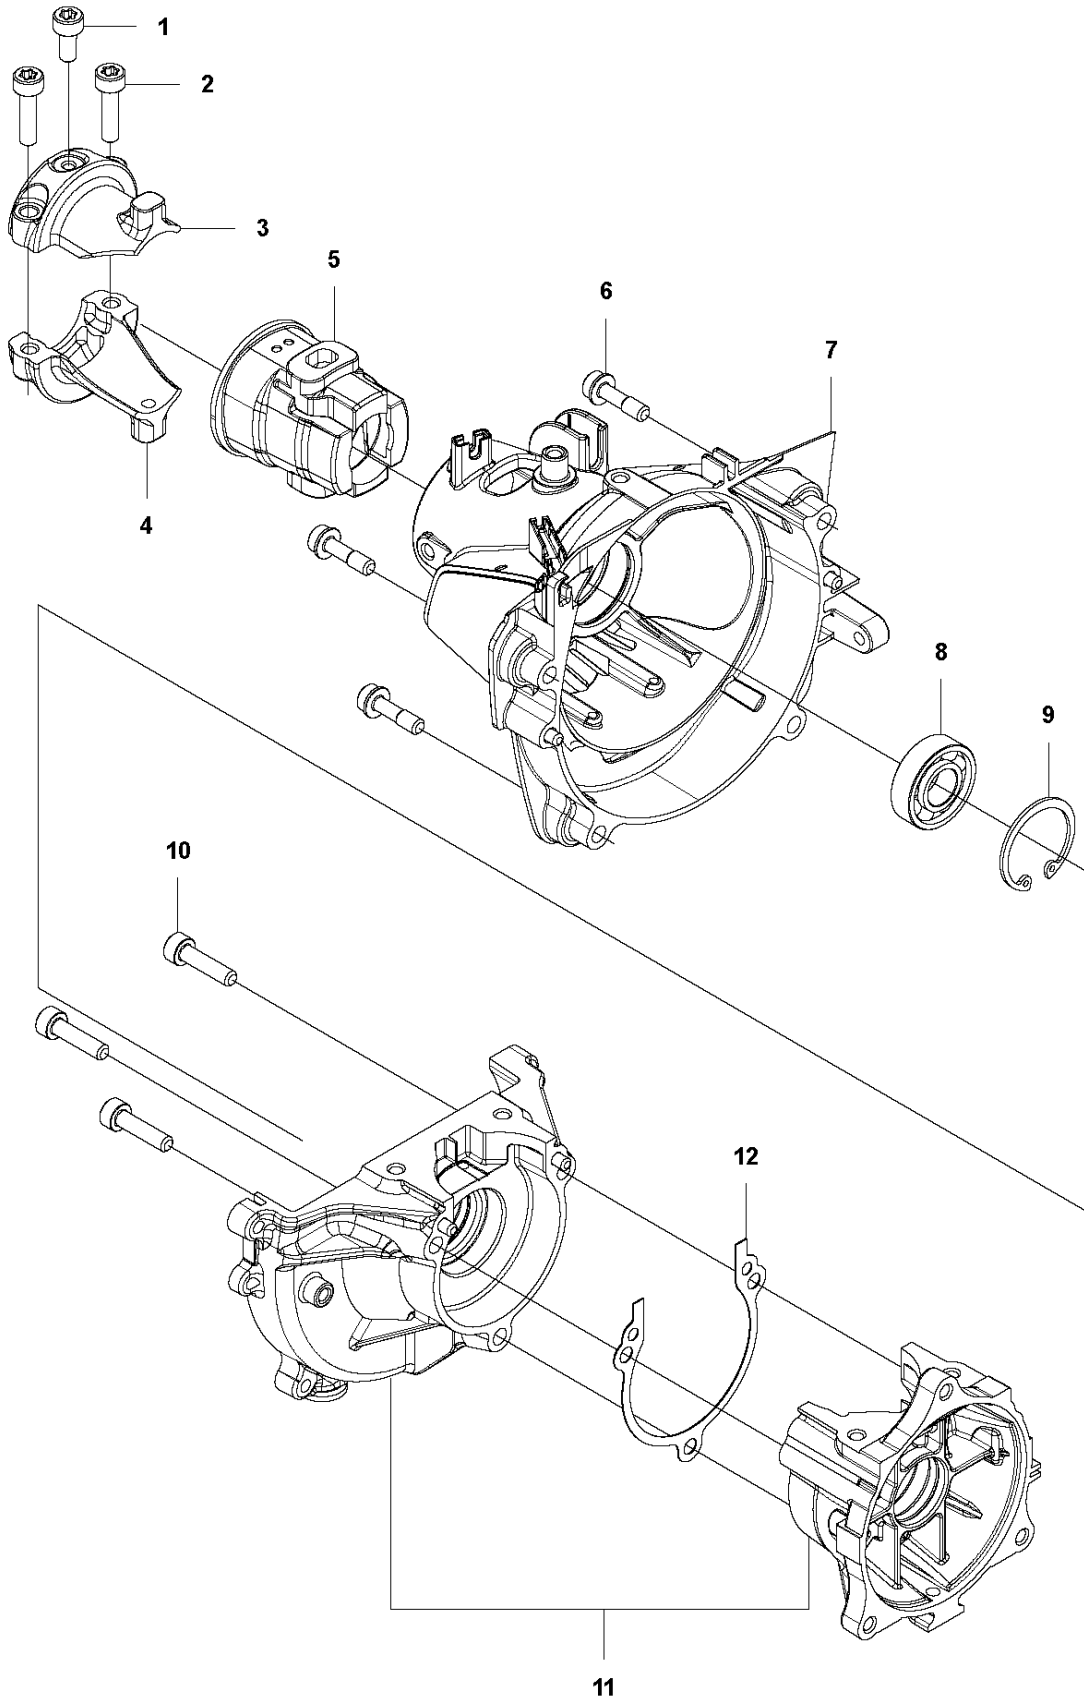

N 524, 525
CRANK CASE

CRANKCASE

525 LS, 2013-03

Ref	Part no.	Description	Remark	Qty	Kit
1	529 26 81-01	BOLT		1	
2	577 94 20-01	BOLT		2	
3	576 42 07-02	BRACKET		1	
4	576 42 08-02	BRACKET		1	
5	576 42 05-01	CUSHION		1	
6	577 81 54-01	BOLT		4	
7	576 40 41-01	HOUSING		1	
8	525 95 32-01	BEARING		1	
9	506 60 99-01	RING		1	
10	504 11 43-01	SCREW		3	
11	581 30 86-01	CRANKCASE		1	
12	576 39 95-02	GASKET		1