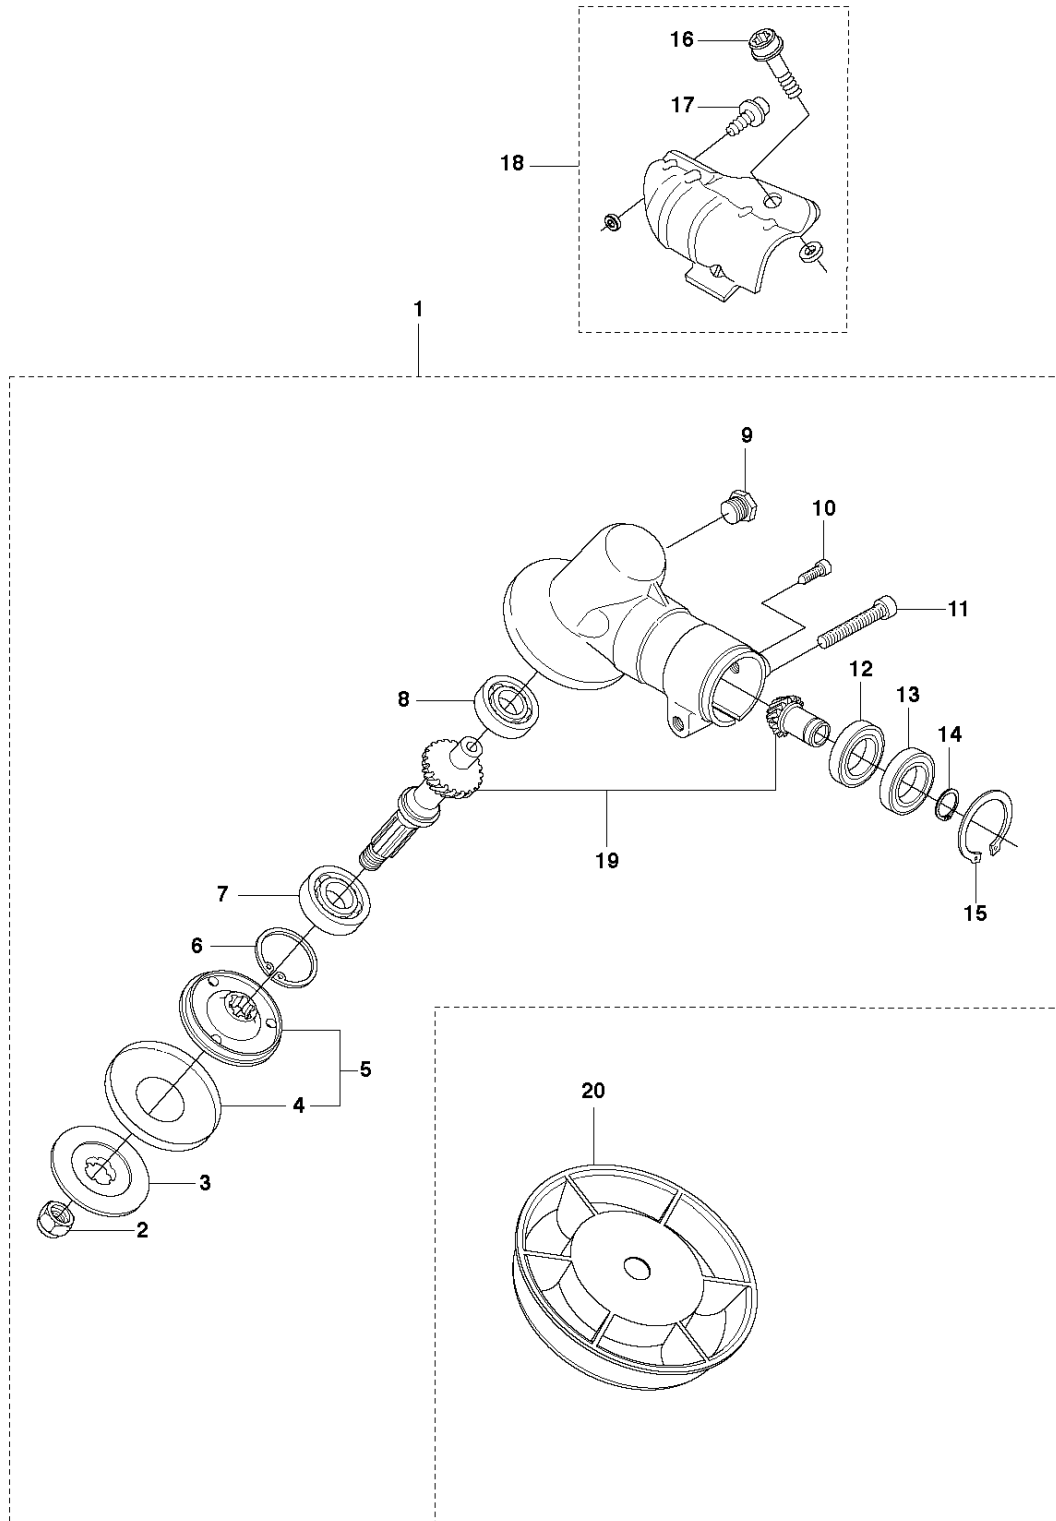

A1 524L, 525L, LS, LK, RJX, RJD, RS, RX, RXT, RK
BEVEL GEAR

BEVEL GEAR

525 LS, 2013-03

Ref	Part no.	Description	Remark	Qty	Kit
1	537 19 92-02	BEVEL GEAR ASSY		1	
2	503 85 63-01	NUT		1	1
3	537 28 56-01	SUPPORT FLANGE		1	1
4	537 29 26-01	CUP		1	1
5	537 23 49-01	DRIVER ASSY		1	1
6	735 31 28-10	CIRCLIP		1	1
7	503 25 24-01	BALL BEARING		1	1
8	738 21 98-00	BALL BEARING		1	1
9	503 20 15-01	SCREW IHHM		1	1
10	503 20 14-12	SCREW IHSCFMO		1	1
11	503 20 07-25	SCREW IHSCFM		1	1
12	738 21 99-00	BALL BEARING		1	1
13	738 21 99-02	BALL BEARING		1	1
14	735 31 11-00	CIRCLIP		1	1
15	735 31 25-10	CIRCLIP		1	1
16	544 21 84-20	SCREW ITXSCM		1	18
17	501 98 10-01	SCREW ITXSCM		1	18
18	574 30 69-03	CLAMP		1	
19	537 04 10-01	GEAR WHEEL KIT		1	1
20	503 89 01-01	SUPPORT CUP		1