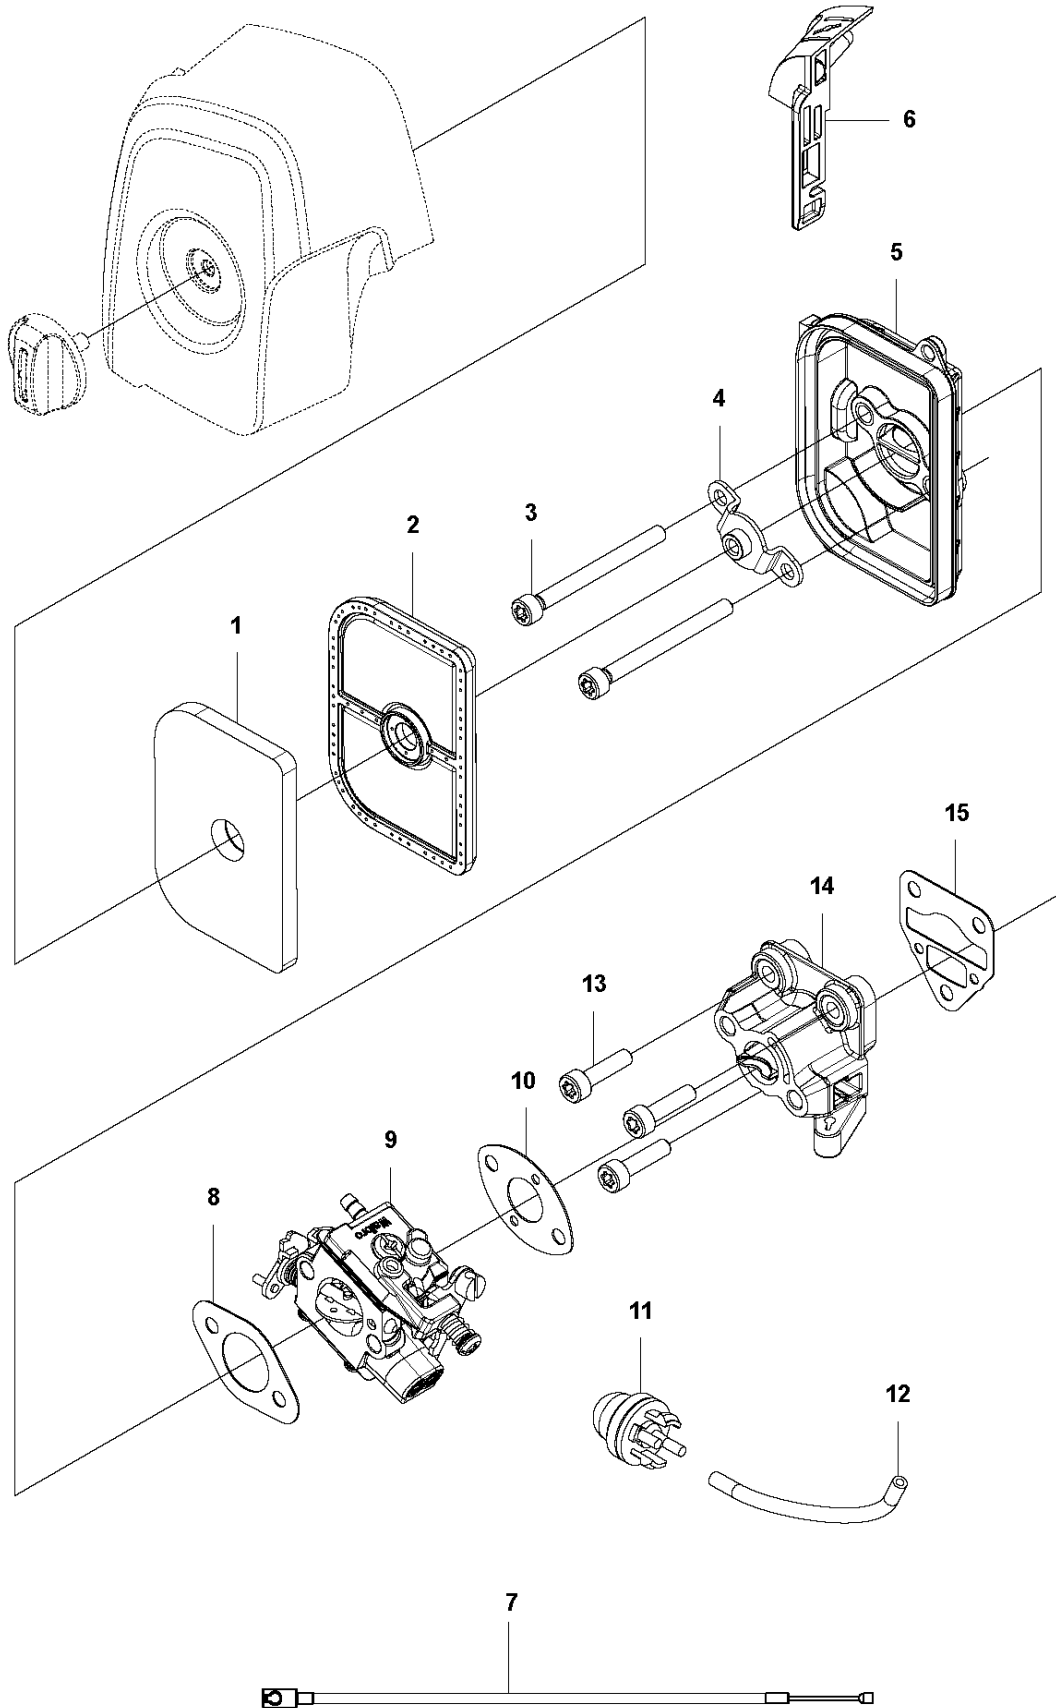

H1 524L, 525L, LS, LST, RJD, RS
CARBURETOR & AIRFILTER

CARBURETOR & AIR FILTER

525 LS, 2013-03

Ref	Part no.	Description	Remark	Qty	Kit
1	577 85 15-01	AIR FILTER		1	
2	576 40 16-01	AIR FILTER		1	
3	580 46 72-01	BOLT		2	
4	580 43 79-01	PLATE		1	
5	577 85 13-01	FILTER HOUSING		1	
6	577 84 83-01	CHOKE CONTROL		1	
7	578 86 43-01	THROTTLE CABLE		1	
8	577 88 24-02	GASKET		1	
9	584 90 14-01	CARBURETTOR		1	
10	576 39 91-02	GASKET		1	
11	503 93 66-01	PRIMER HOUSING		1	
12	577 05 05-01	PIPE		1	
13	504 11 43-01	SCREW		3	
14	578 90 83-01	INSULATOR		1	
15	576 39 89-01	GASKET		1