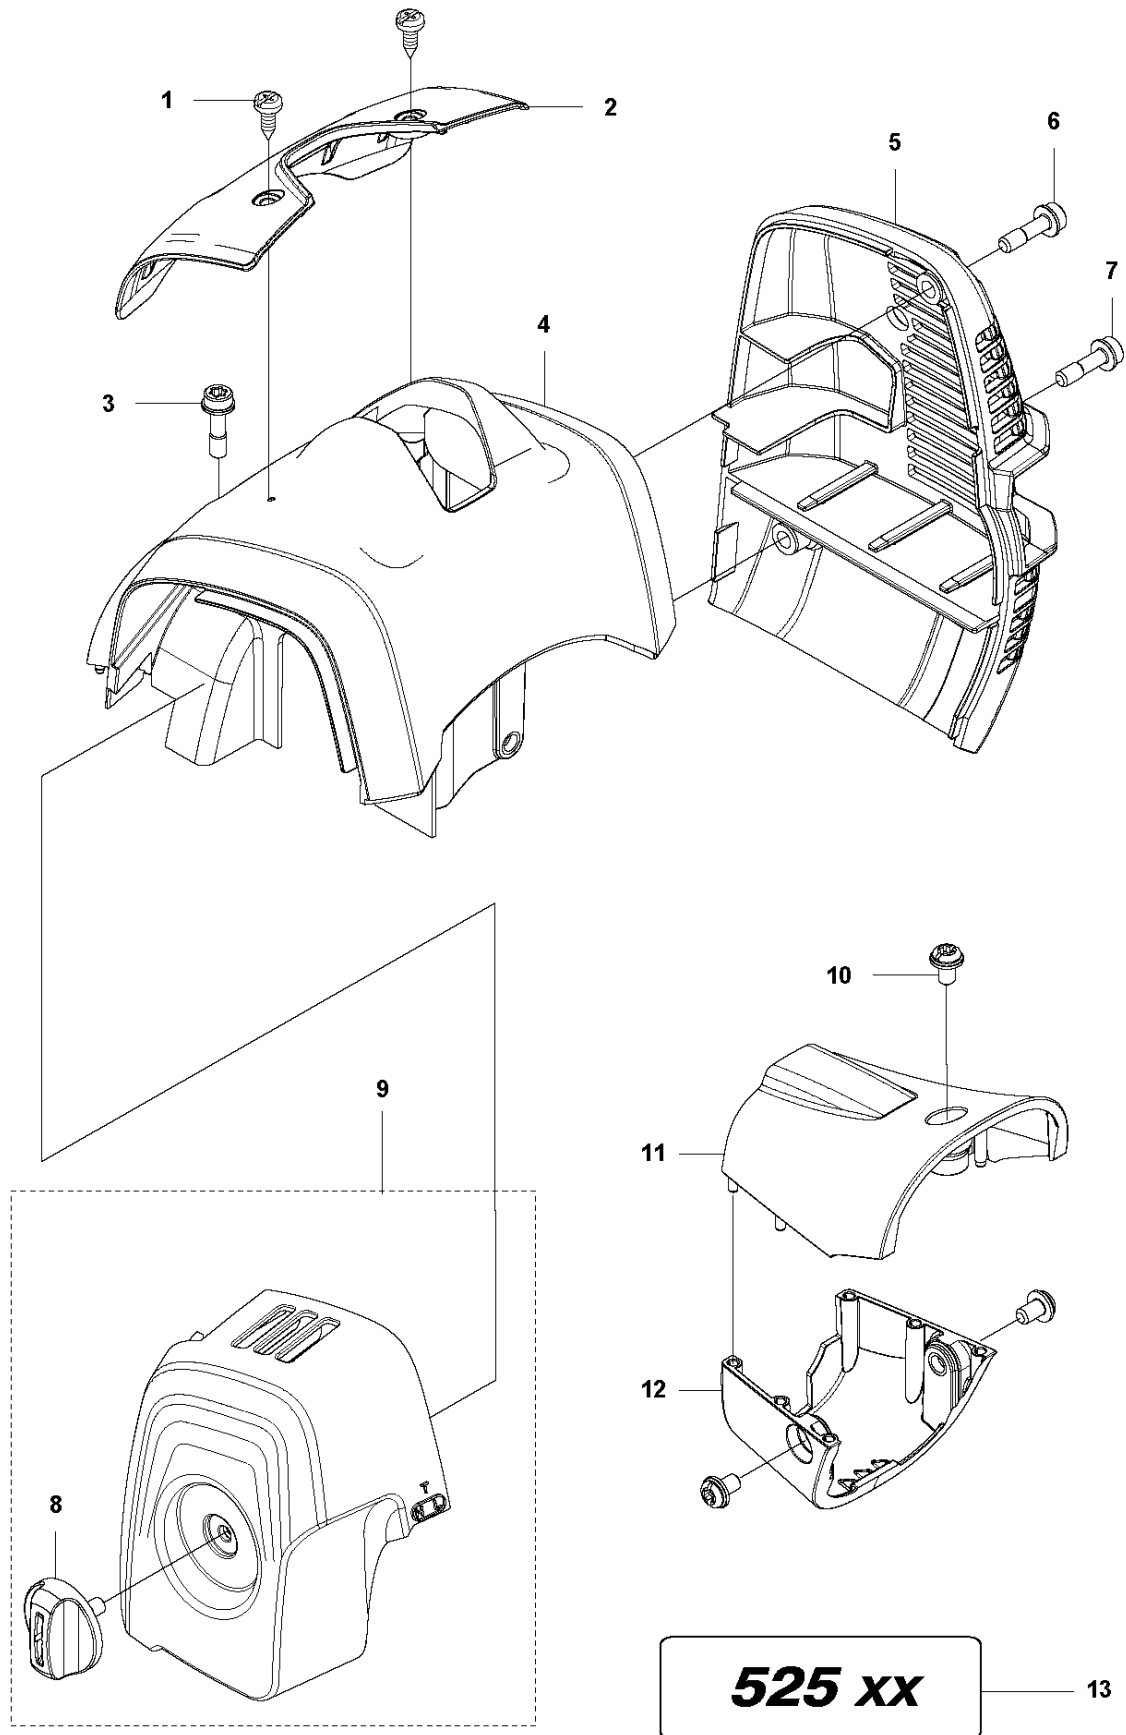

G1 524L, 525L, LS, LST, RJD, RS
COVERS

COVER

525 LS, 2013-03

Ref	Part no.	Description	Remark	Qty	Kit
1	503 21 35-12	SCREW CCRPANT		2	
2	576 40 45-01	ARM PROTECTION		1	
3	577 81 54-01	BOLT		1	
4	576 40 43-01	CYLINDER COVER		1	
5	576 40 47-01	MUFFLER GUARD		1	
6	577 81 54-01	BOLT		1	
7	577 81 54-01	BOLT		1	
8	576 99 24-02	KNOB		1	9
9	578 40 88-01	FILTER COVER		1	
10	544 25 68-01	SCREW		3	
11	577 84 82-01	COVER		1	
12	577 84 81-01	COVER		1	
13	579 44 58-04	DECAL	525LS	1