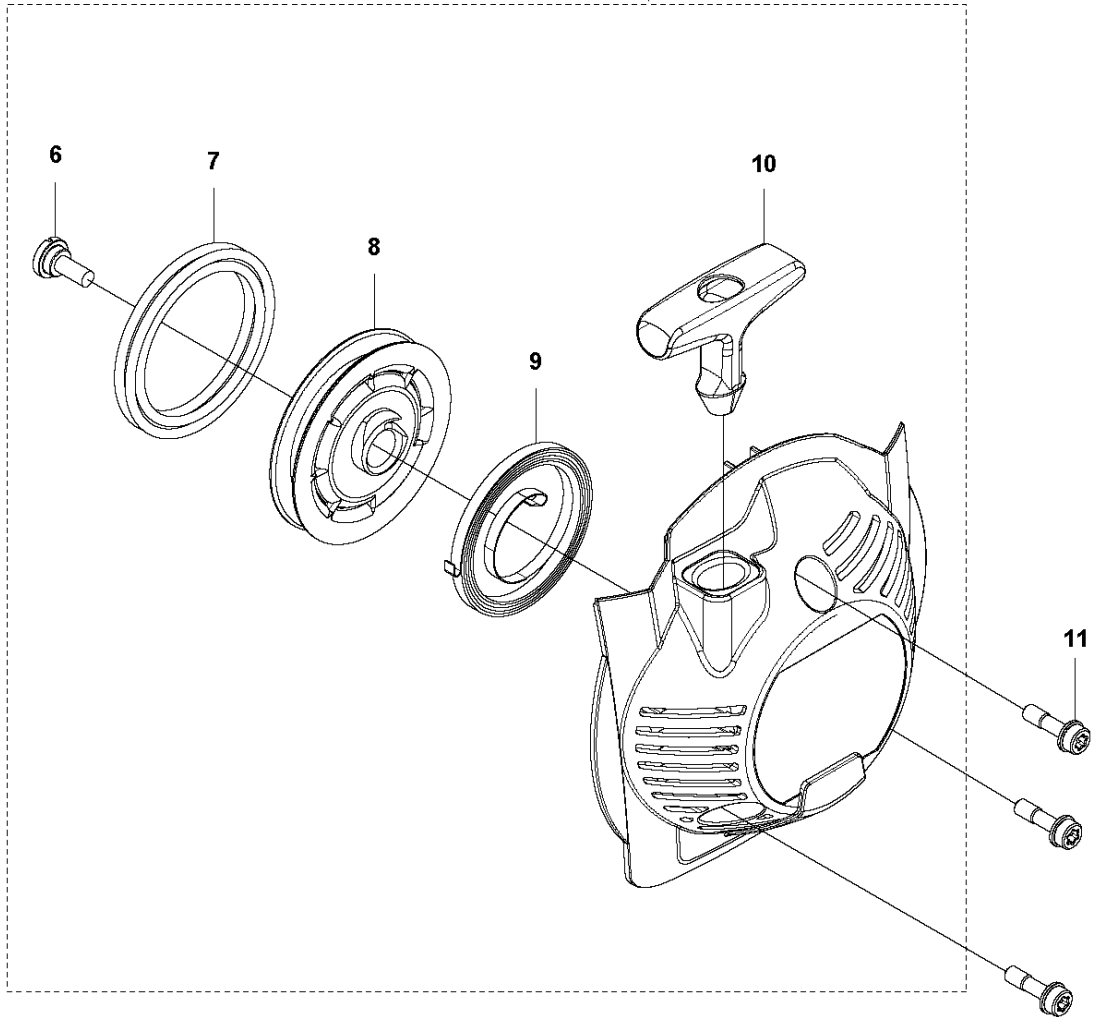

J1 524L, 525L, 525LS, LST, RJD, RS
STARTER

5