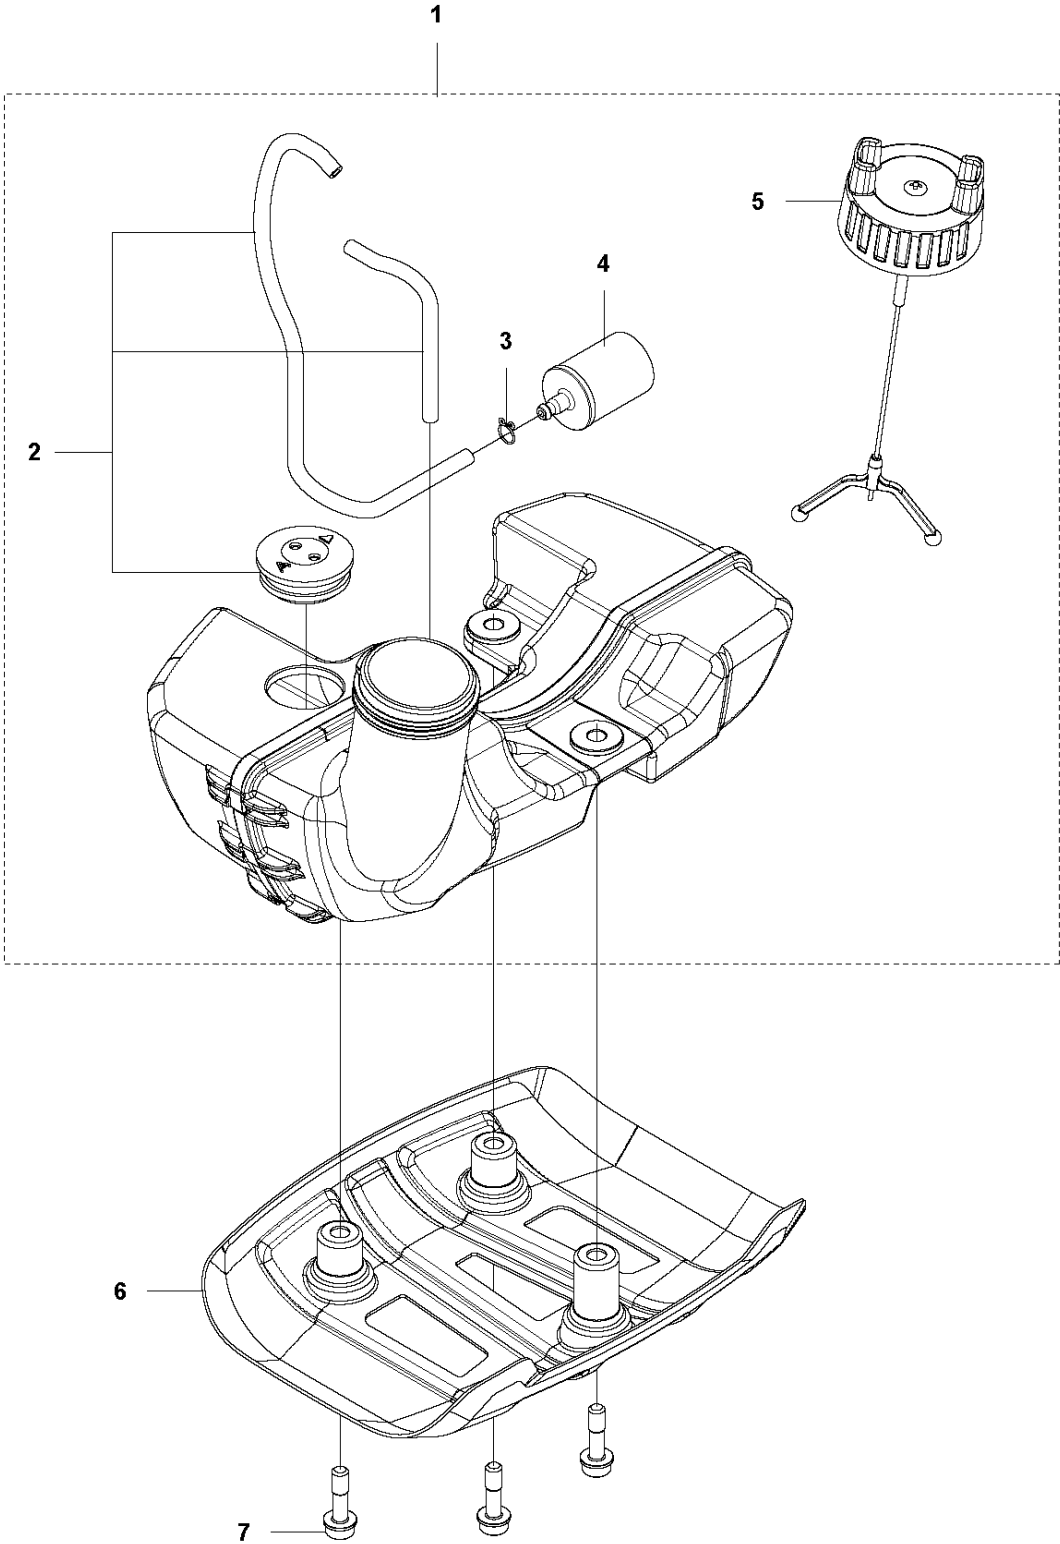

K1 525LS, LST, RJD, RS
FUEL TANK

FUEL TANK

525 LS, 2013-03

Ref	Part no.	Description	Remark	Qty	Kit
1	576 40 51-01	FUEL TANK		1	
1	576 40 51-02	FUEL TANK	Australia / New Zealand	1	
2	579 21 03-02	HOSE		1	1
2	577 50 99-03	PIPE	Australia / New Zealand	1	
3	506 70 70-01	CLIP		1	1
4	503 44 32-01	FILTER		1	1
5	579 64 57-03	TANK CAP		1	1
6	576 40 55-01	SKID PLATE		1	
7	577 81 54-01	BOLT		3