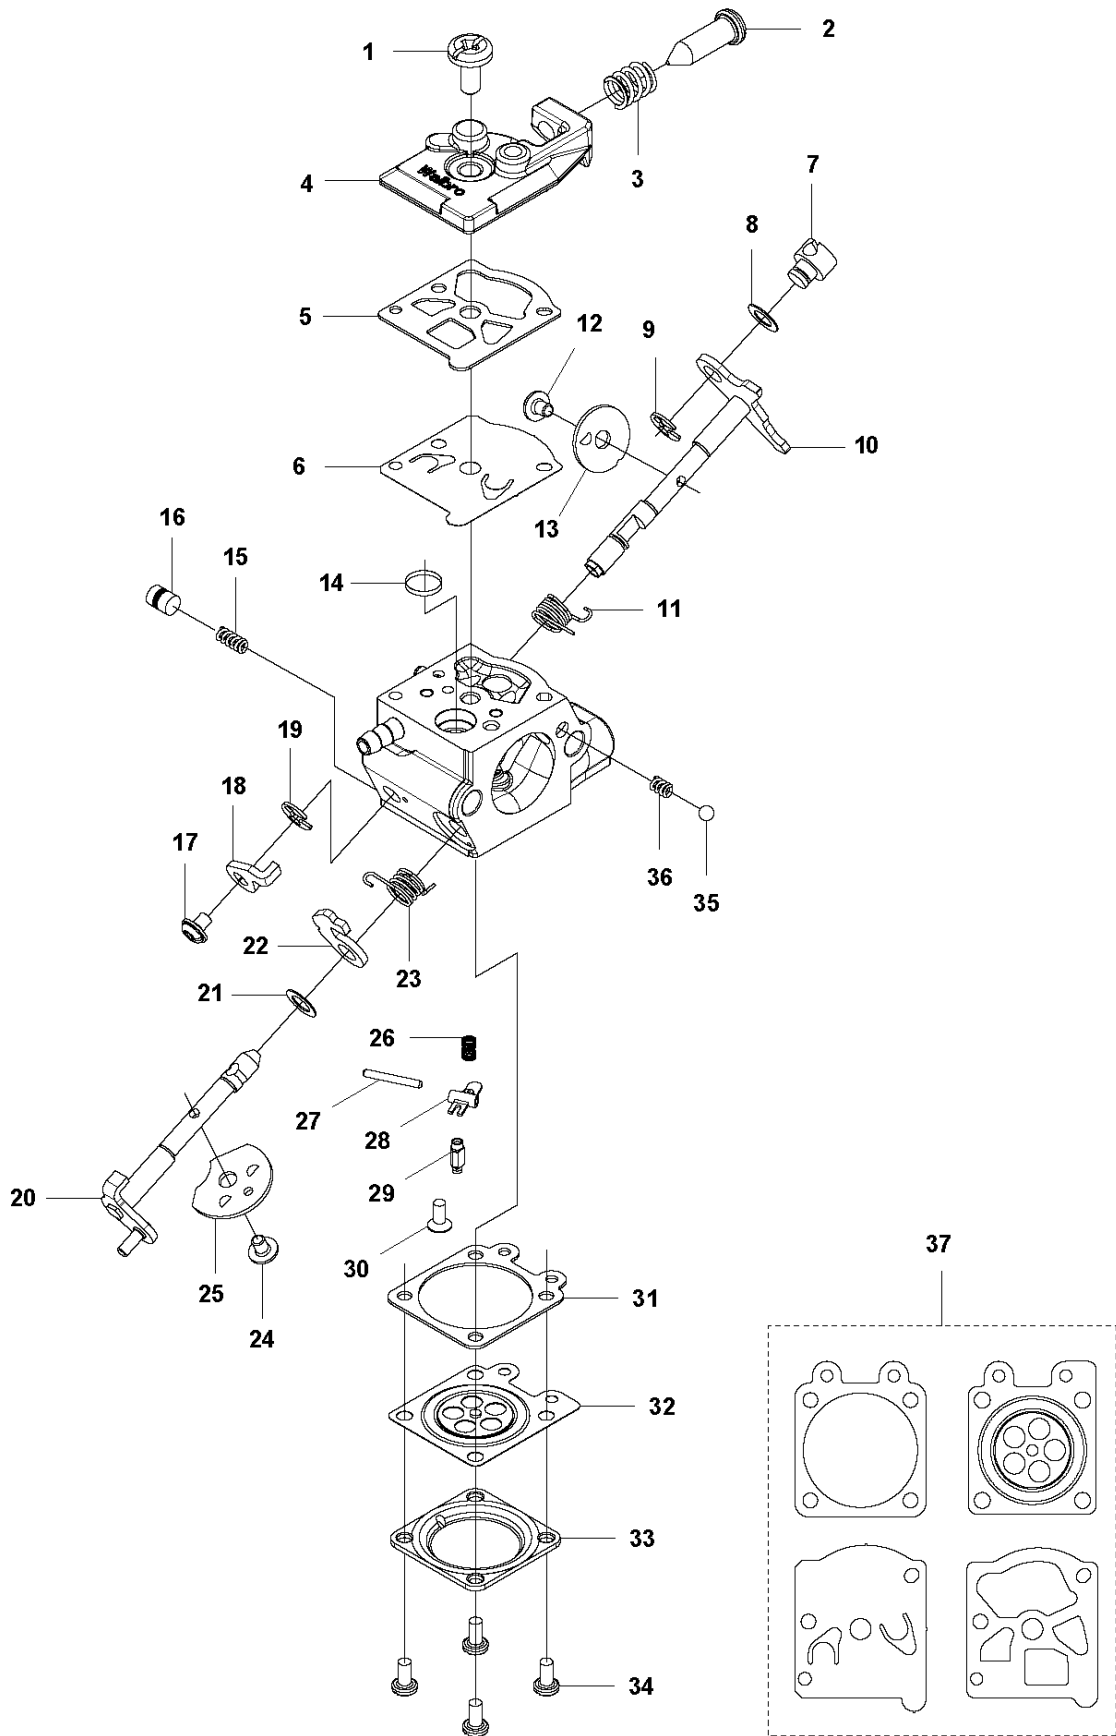

Q 524, 525
CARBURETOR

CARBURETOR

525 LS, 2013-03

Ref	Part no.	Description	Remark	Qty	Kit
1	520 97 63-01	SCREW		1	
2	577 81 57-01	SCREW		1	
3	513 59 32-01	SPRING		1	
4	579 19 06-01	COVER		1	
5	520 95 48-01	GASKET		1	
6	502 21 36-01	DIAPHRAGM PUMP		1	
7	513 40 08-01	SWIVEL		1	
8	516 52 42-01	WASHER		1	
9	506 73 86-01	RING		1	
10	579 19 07-01	SHAFT		1	
11	577 81 55-01	SPRING		1	
12	520 75 98-01	SCREW		1	
13	520 97 86-01	VALVE		1	
14	520 95 70-01	SCREEN		1	
15	505 05 79-01	SPRING		1	
16	584 90 12-01	PISTON ASSY		1	
17	520 75 98-01	SCREW		1	
18	579 19 08-01	LEVER		1	
19	505 05 65-01	RING		1	
20	579 19 10-01	SHAFT		1	
21	516 52 42-01	WASHER		1	
22	584 90 13-01	LEVER		1	
23	579 19 11-01	SPRING		1	
24	520 75 98-01	SCREW		1	
25	581 15 49-01	VALVE		1	
26	578 89 54-01	SPRING		1	
27	520 97 74-01	PIN		1	
28	577 80 72-01	LEVER		1	
29	521 08 54-01	VALVE.INLET		1	
30	577 80 71-01	SCREW		1	
31	516 97 21-01	GASKET METERI		1	
32	577 80 70-01	DIAPHRAGM		1	
33	514 18 92-01	COVER		1	
34	520 97 88-01	SCREW ASSY		4	
35	514 24 26-01	BALL		1	
36	514 24 33-01	SPRING.CHOKE		1	
37	580 68 48-01	GASKET KIT	Coomopes by item 5, 6, 31 and 32	1