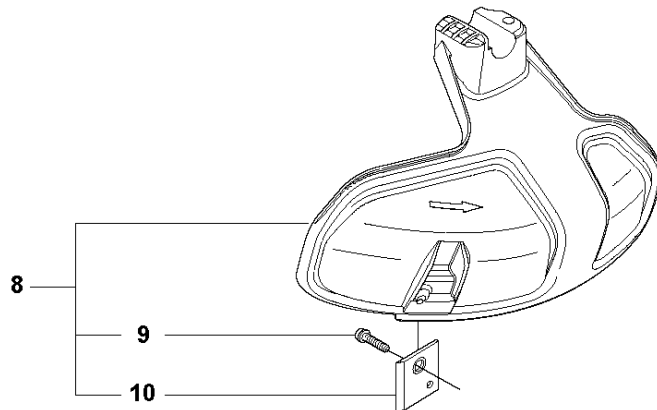

524L, 525L, LS, LST, LK, RJX, RJD, RS, RX, RXT, RK