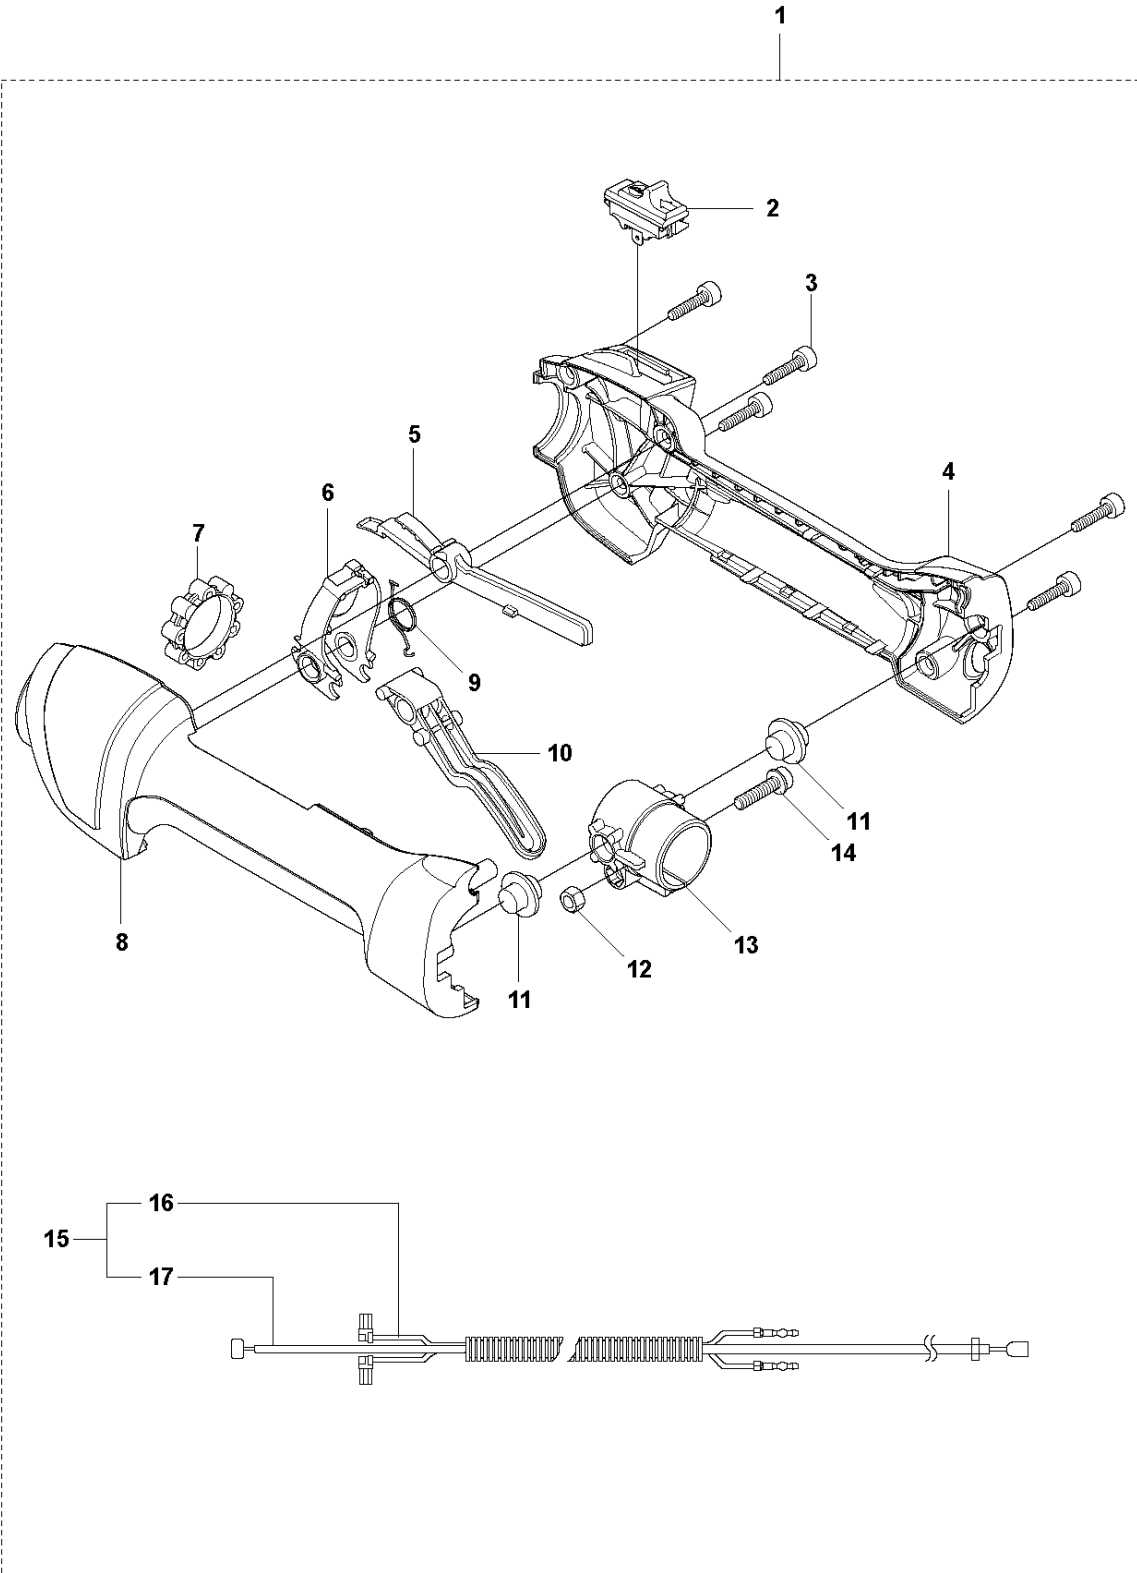

F 524L, 525L, LS, LST, LK, RJX, RJD
THROTTLE CONTROLS

THROTTLE CONTROLS

525 L, 2013-03

Ref	Part no.	Description	Remark	Qty	Kit
1	578 27 95-01	THROTTLE CONTROL	L, LS, LST, RJX	1	
1	578 27 95-02	THROTTLE CONTROL	LK, RJD, (LST Australia)	1	
2	537 41 90-01	SWITCH		1	1
3	575 96 05-01	SCREW IH SCT		5	1
4	544 23 84-01	HANDLE HALF	L, LS, LST, RJX	1	1
4	544 10 02-02	HANDLE HALF RIGHT	LK, RJD, (LST Australia)	1	1
5	503 87 80-01	THROTTLE LOCKOUT		1	1
6	503 91 81-01	THROTTLE LEVER		1	1
7	503 96 14-01	VIBRATION ABSORBER		1	1
8	544 23 85-01	HANDLE HALF	L, LS, LST, RJX	1	1
8	544 10 03-02	HANDLE HALF LEFT	LK, RJD, (LST Australia)	1	1
9	544 10 08-01	RECOIL SPRING		1	1
10	503 87 79-03	THROTTLE TRIGGER		1	1
11	544 10 17-03	DAMPER	L, LS, LST, RJX	2	1
11	544 10 17-02	RUBBER DAMPER	LK, RJD, (LST Australia)	2	1
12	731 23 14-01	HEXAGON NUT		1	1
13	544 11 21-01	RETAINER		1	1
14	506 68 90-01	BOLT		1	1
15	578 27 96-01	WIRING		1	1
16	502 53 16-01	SHORT CIRCUIT CABLE		1	1, 15
17	578 86 78-01	THROTTLE CABLE		1	1, 15