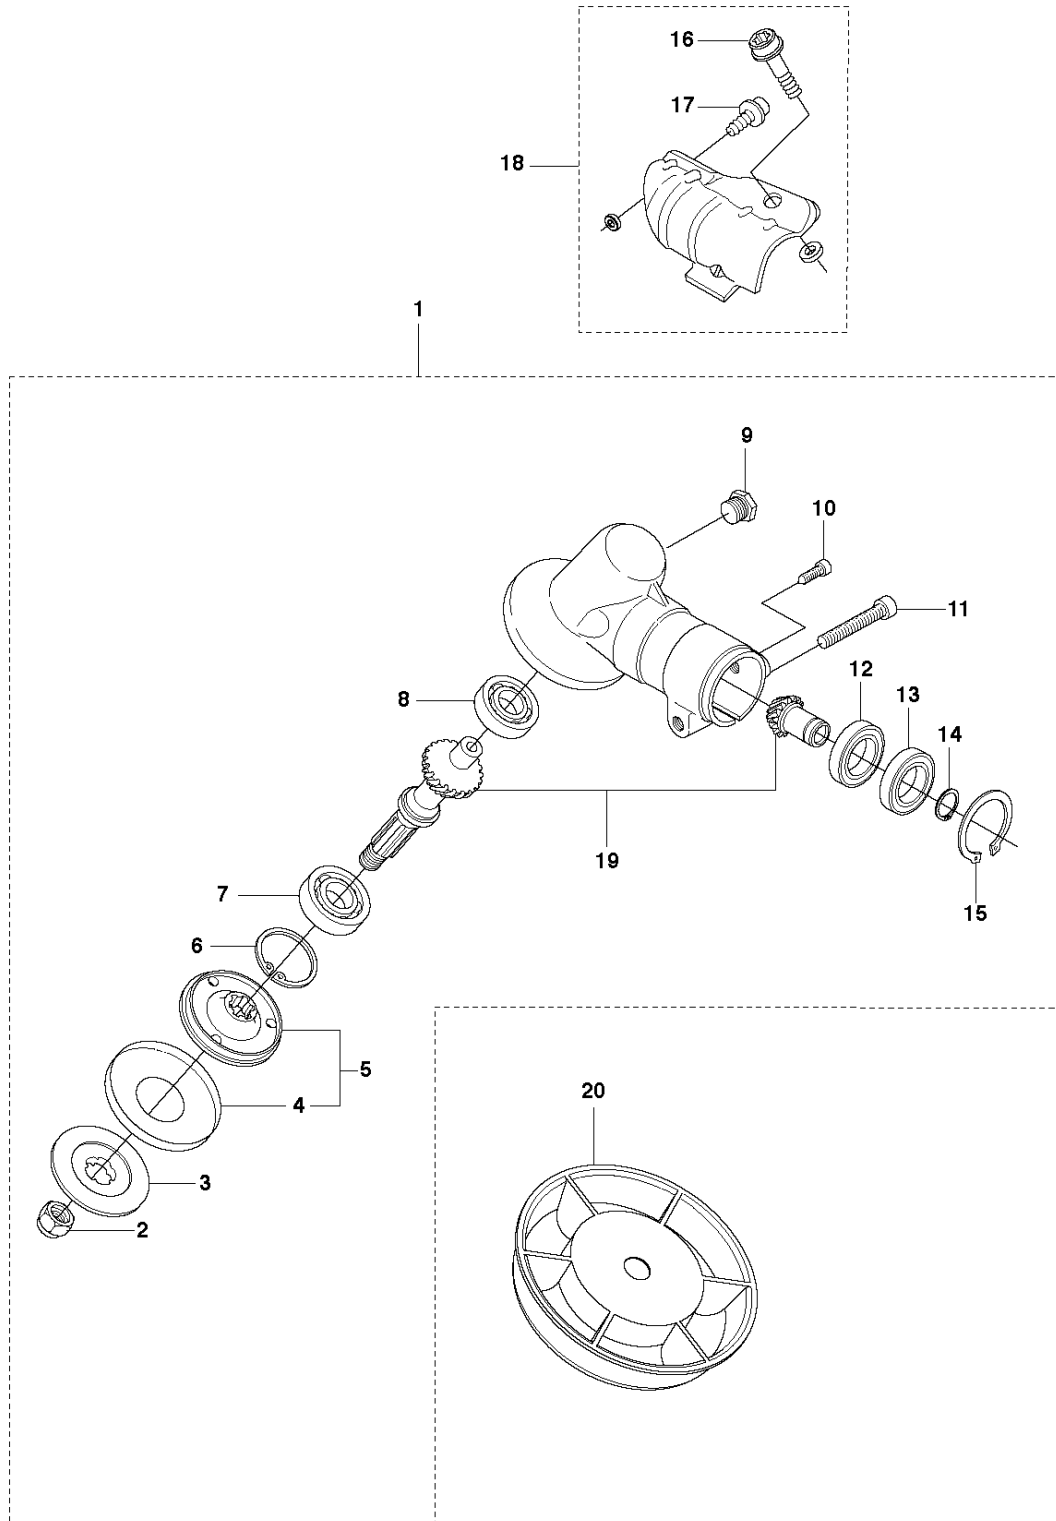

A1 524L, 525L, LS, LK, RJX, RJD, RS, RX, RXT, RK
BEVEL GEAR

BEVEL GEAR

525 L, 2013-03

Ref	Part no.	Description	Remark	Qty	Kit
1	537 19 92-02	BEVEL GEAR ASSY		1	
2	503 85 63-01	NUT		1	1
3	537 28 56-01	SUPPORT FLANGE		1	1
4	537 29 26-01	CUP		1	1
5	537 23 49-01	DRIVER ASSY		1	1
6	735 31 28-10	CIRCLIP		1	1
7	503 25 24-01	BALL BEARING		1	1
8	738 21 98-00	BALL BEARING		1	1
9	503 20 15-01	SCREW IHHM		1	1
10	503 20 14-12	SCREW IHSCFMO		1	1
11	503 20 07-25	SCREW IHSCFM		1	1
12	738 21 99-00	BALL BEARING		1	1
13	738 21 99-02	BALL BEARING		1	1
14	735 31 11-00	CIRCLIP		1	1
15	735 31 25-10	CIRCLIP		1	1
16	544 21 84-20	SCREW ITXSCM		1	18
17	501 98 10-01	SCREW ITXSCM		1	18
18	574 30 69-03	CLAMP		1	
19	537 04 10-01	GEAR WHEEL KIT		1	1
20	503 89 01-01	SUPPORT CUP		1