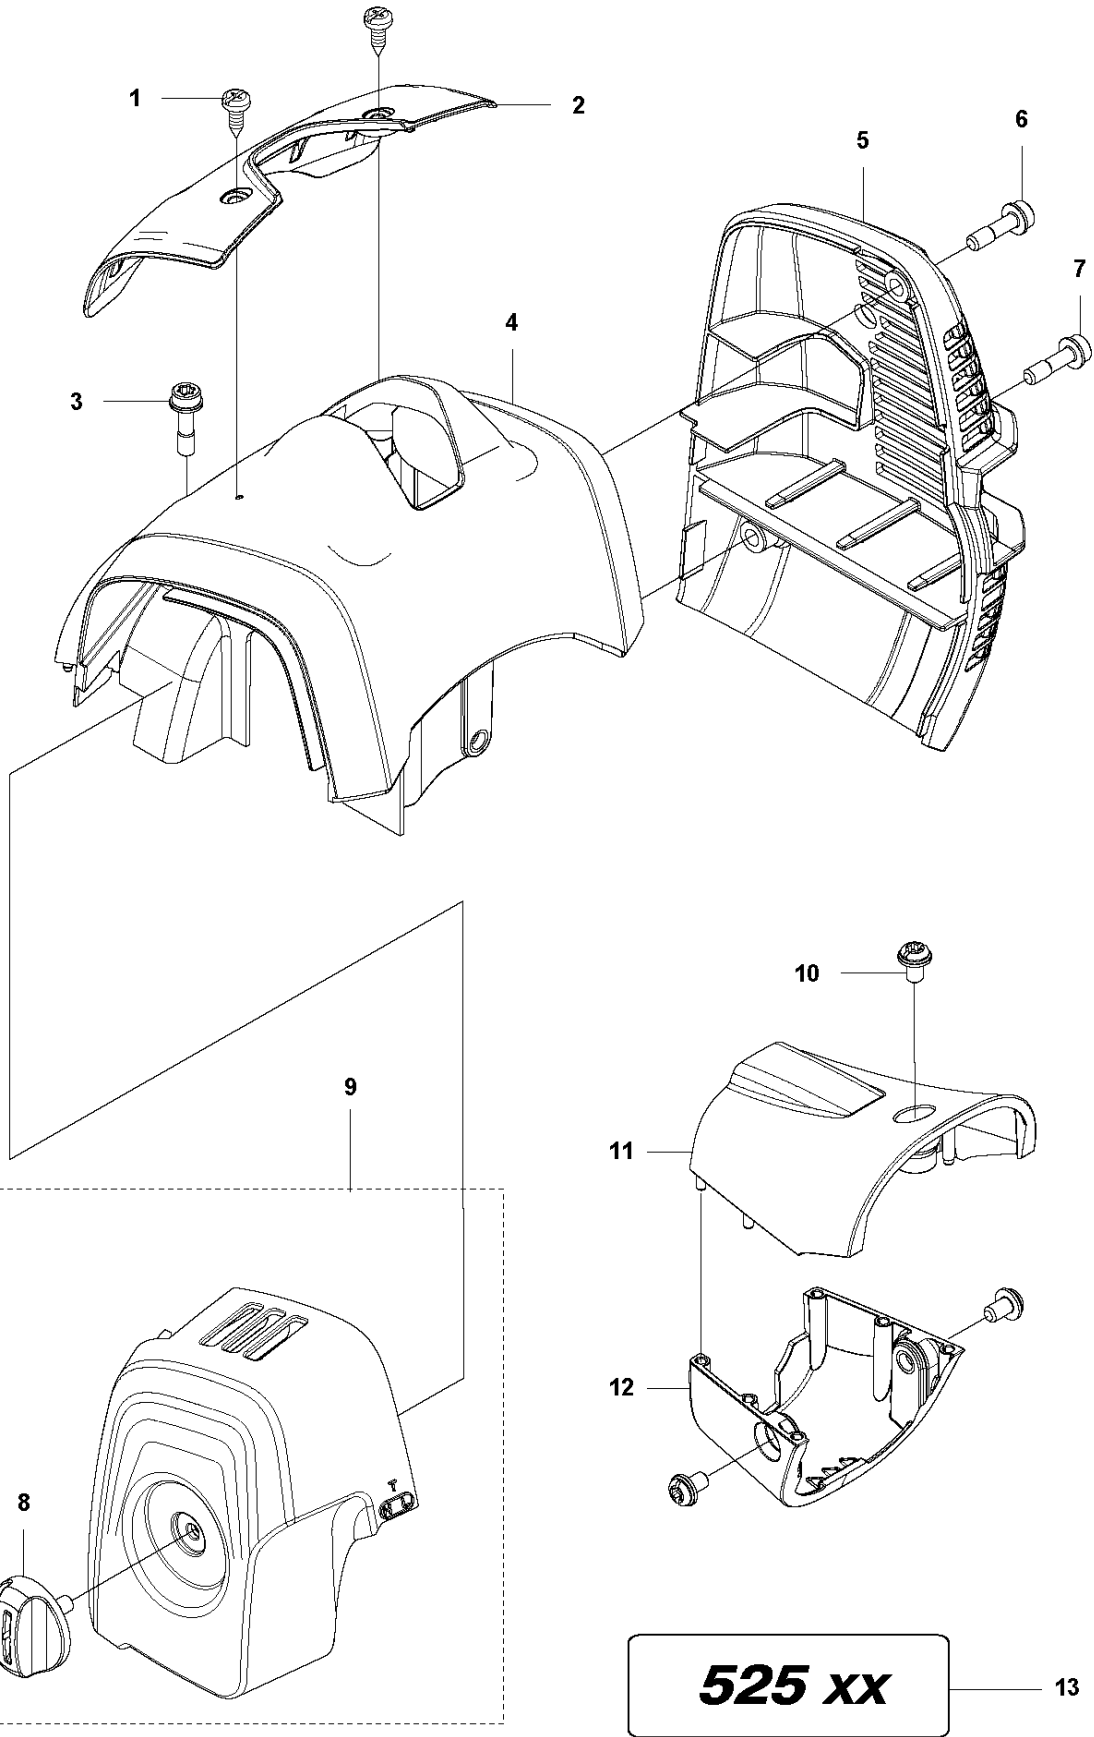

G1 524L, 525L, LS, LST, RJD, RS
COVERS

COVER

525 L, 2013-03

Ref	Part no.	Description	Remark	Qty	Kit
1	503 21 35-12	SCREW CCRPANT		2	
2	576 40 45-01	ARM PROTECTION		1	
3	577 81 54-01	BOLT		1	
4	576 40 43-01	CYLINDER COVER		1	
5	576 40 47-01	MUFFLER GUARD		1	
6	577 81 54-01	BOLT		1	
7	577 81 54-01	BOLT		1	
8	576 99 24-02	KNOB		1	9
9	578 40 88-01	FILTER COVER		1	
10	544 25 68-01	SCREW		3	
11	577 84 82-01	COVER		1	
11	577 85 11-01	COVER		1	
12	577 84 81-01	COVER	524L, 525L, LS, LST, RJD	1	
12	577 85 10-01	COVER	RS	1	
13	579 44 58-06	DECAL	525L	1