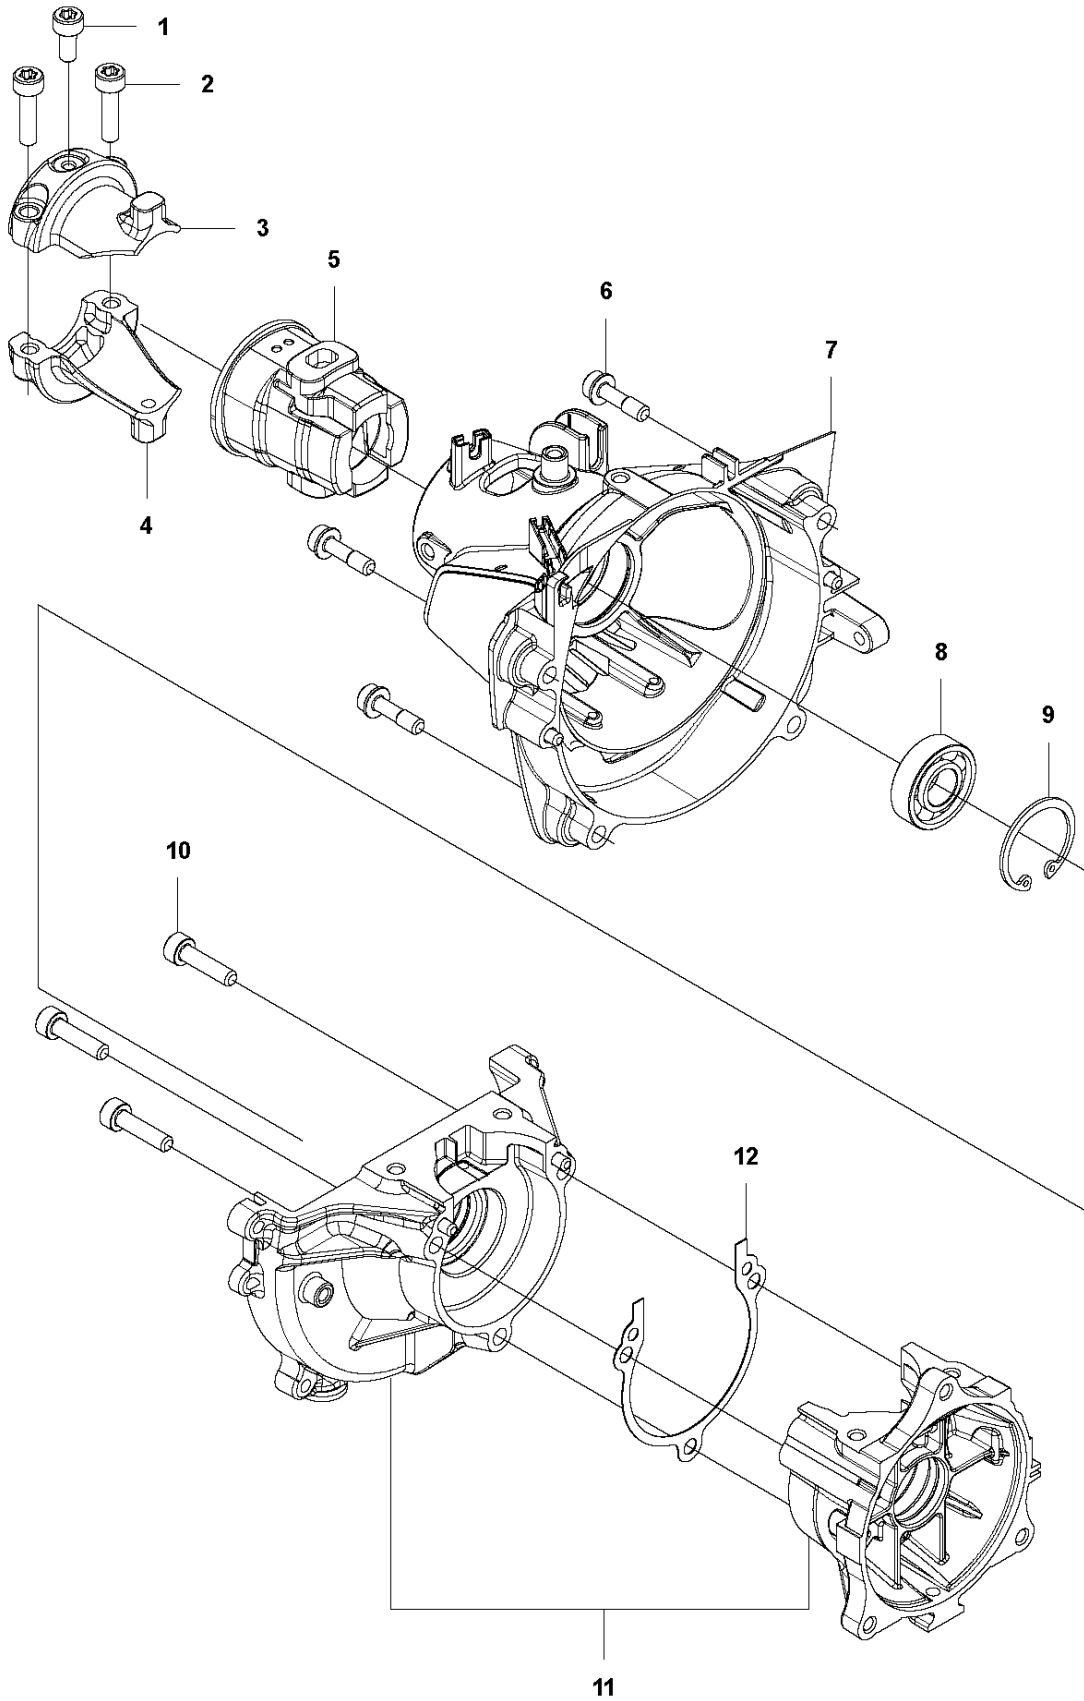

Q 524, 525
CARBURETOR

CARBURETOR

525 L, 2013-03

Ref	Part no.	Description	Remark	Qty	Kit
1	520 97 63-01	SCREW		1	
2	577 81 57-01	SCREW		1	
3	513 59 32-01	SPRING		1	
4	579 19 06-01	COVER		1	
5	520 95 48-01	GASKET		1	
6	502 21 36-01	DIAPHRAGM PUMP		1	
7	513 40 08-01	SWIVEL		1	
8	516 52 42-01	WASHER		1	
9	506 73 86-01	RING		1	
10	579 19 07-01	SHAFT		1	
11	577 81 55-01	SPRING		1	
12	520 75 98-01	SCREW		1	
13	520 97 86-01	VALVE		1	
14	520 95 70-01	SCREEN		1	
15	505 05 79-01	SPRING		1	
16	584 90 12-01	PISTON ASSY		1	
17	520 75 98-01	SCREW		1	
18	579 19 08-01	LEVER		1	
19	505 05 65-01	RING		1	
20	579 19 10-01	SHAFT		1	
21	516 52 42-01	WASHER		1	
22	584 90 13-01	LEVER		1	
23	579 19 11-01	SPRING		1	
24	520 75 98-01	SCREW		1	
25	581 15 49-01	VALVE		1	
26	578 89 54-01	SPRING		1	
27	520 97 74-01	PIN		1	
28	577 80 72-01	LEVER		1	
29	521 08 54-01	VALVE.INLET		1	
30	577 80 71-01	SCREW		1	
31	516 97 21-01	GASKET METERI		1	
32	577 80 70-01	DIAPHRAGM		1	
33	514 18 92-01	COVER		1	
34	520 97 88-01	SCREW ASSY		4	
35	514 24 26-01	BALL		1	
36	514 24 33-01	SPRING.CHOKE		1	
37	580 68 48-01	GASKET KIT	Coomopes by item 5, 6, 31 and 32	1	

N 524, 525
CRANK CASE

CRANKCASE

525 L, 2013-03

Ref	Part no.	Description	Remark	Qty	Kit
1	529 26 81-01	BOLT		1	
2	577 94 20-01	BOLT		2	
3	576 42 07-02	BRACKET		1	
4	576 42 08-02	BRACKET		1	
5	576 42 05-01	CUSHION		1	
6	577 81 54-01	BOLT		4	
7	576 40 41-01	HOUSING		1	
8	525 95 32-01	BEARING		1	
9	506 60 99-01	RING		1	
10	504 11 43-01	SCREW		3	
11	581 30 86-01	CRANKCASE		1	
12	576 39 95-02	GASKET		1	