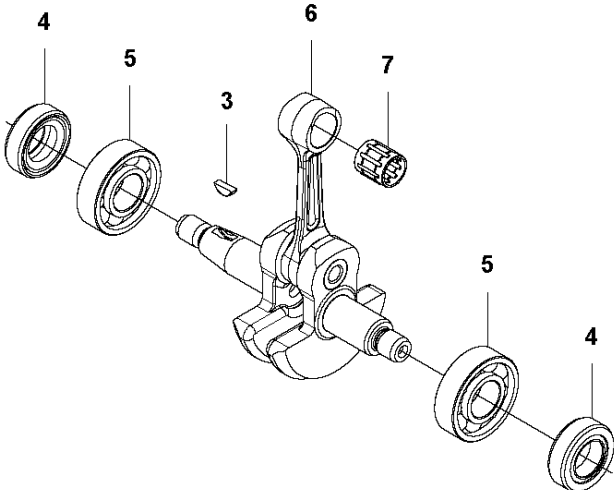

N 524, 525
CRANK CASE

CRANKCASE

525 L, 2013-03

Ref	Part no.	Description	Remark	Qty	Kit
1	529 26 81-01	BOLT		1	
2	577 94 20-01	BOLT		2	
3	576 42 07-02	BRACKET		1	
4	576 42 08-02	BRACKET		1	
5	576 42 05-01	CUSHION		1	
6	577 81 54-01	BOLT		4	
7	576 40 41-01	HOUSING		1	
8	525 95 32-01	BEARING		1	
9	506 60 99-01	RING		1	
10	504 11 43-01	SCREW		3	
11	581 30 86-01	CRANKCASE		1	
12	576 39 95-02	GASKET		1	

P 524, 525
CRANK SHAFT

CRANKSHAFT

525 L, 2013-03

Ref	Part no.	Description	Remark	Qty	Kit
1	576 40 46-01	MUFFLER		1	
2	544 25 68-01	SCREW		1	
3	506 68 94-01	KEY		1	
4	504 12 15-01	SEALING		2	
5	523 07 17-01	BEARING		2	
6	579 22 32-01	CRANKSHAFT		1	
7	576 40 27-01	BEARING		1	