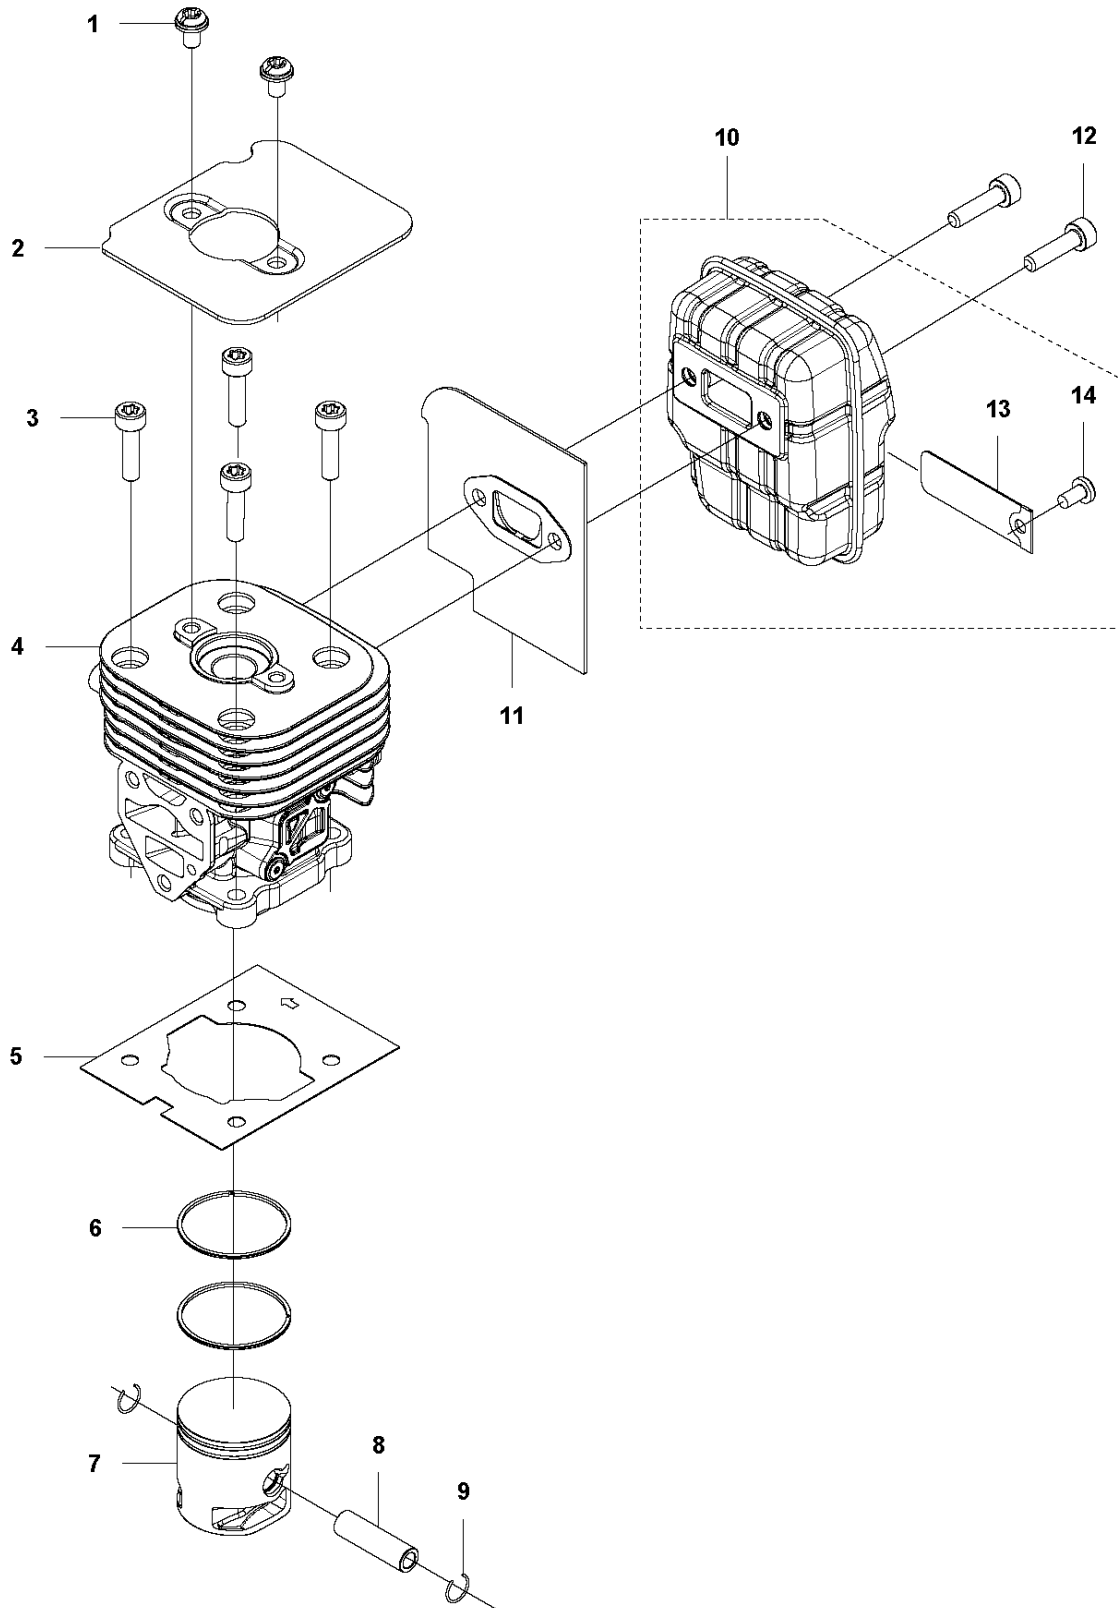

P 524, 525
CRANK SHAFT

CRANKSHAFT

525 L, 2013-03

Ref	Part no.	Description	Remark	Qty	Kit
1	576 40 46-01	MUFFLER		1	
2	544 25 68-01	SCREW		1	
3	506 68 94-01	KEY		1	
4	504 12 15-01	SEALING		2	
5	523 07 17-01	BEARING		2	
6	579 22 32-01	CRANKSHAFT		1	
7	576 40 27-01	BEARING		1	

M 524, 525
CYLINDER PISTON & MUFFLER

CYLINDER, PISTON & MUFFLER

525 L, 2013-03

Ref	Part no.	Description	Remark	Qty	Kit
1	544 25 68-01	SCREW		2	
2	578 78 53-01	PLATE		1	
3	504 11 43-01	SCREW		4	
4	577 97 90-01	CYLINDER		1	
5	576 39 87-02	GASKET		1	
6	506 61 81-01	RING		2	
7	577 91 74-01	PISTON		1	
8	505 04 07-01	PIN		1	
9	505 04 52-01	RING		2	
10	585 24 86-01	MUFFLER		1	
10	580 52 36-01	MUFFLER ASSY	USA	1	
10	585 03 29-01	MUFFLER ASSY	Australia / New Zealand	1	
11	578 40 81-01	GASKET		1	
12	504 11 43-01	SCREW		2	
13	580 51 44-01	SPARK ARRESTER		1	10
14	729 57 74-05	SCREW CRPANT		1	10