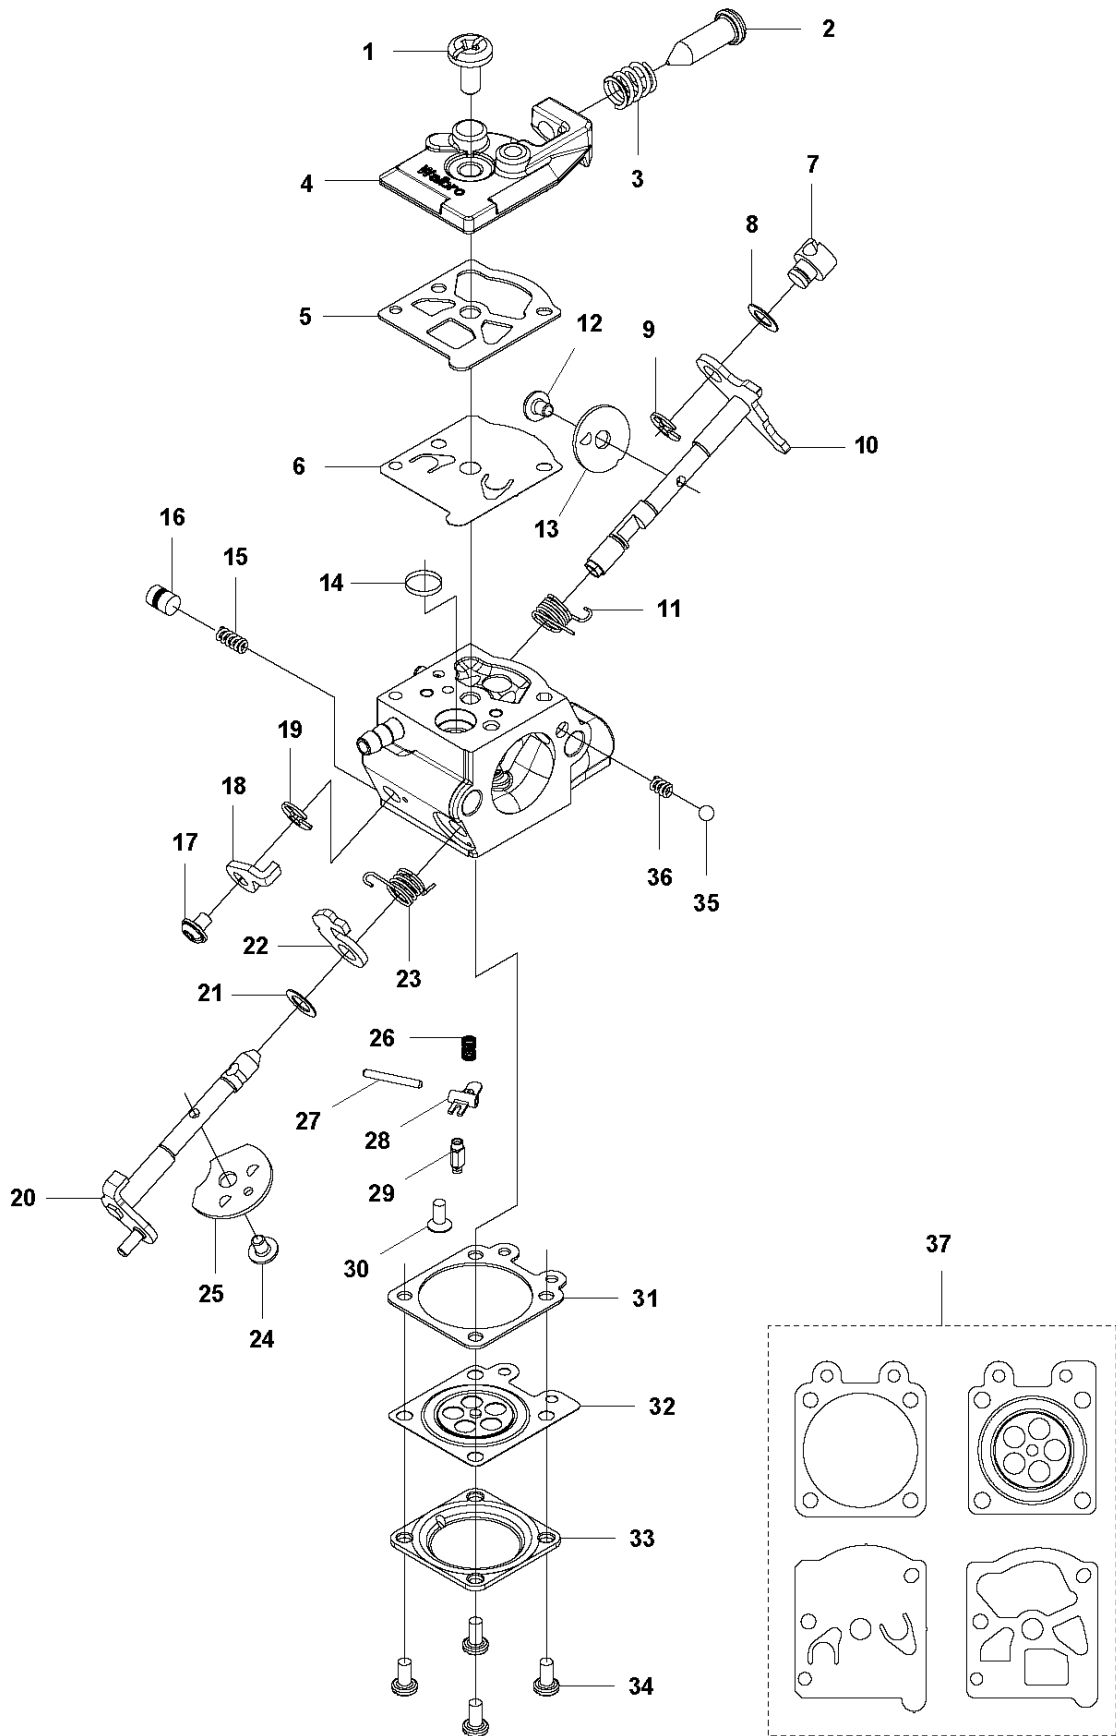

A1 524L, 525L, LS, LK, RJX, RJD, RS, RX, RXT, RK
BEVEL GEAR

BEVEL GEAR

525 L, 2013-03

Ref	Part no.	Description	Remark	Qty	Kit
1	537 19 92-02	BEVEL GEAR ASSY		1	
2	503 85 63-01	NUT		1	1
3	537 28 56-01	SUPPORT FLANGE		1	1
4	537 29 26-01	CUP		1	1
5	537 23 49-01	DRIVER ASSY		1	1
6	735 31 28-10	CIRCLIP		1	1
7	503 25 24-01	BALL BEARING		1	1
8	738 21 98-00	BALL BEARING		1	1
9	503 20 15-01	SCREW IHHM		1	1
10	503 20 14-12	SCREW IHSCFMO		1	1
11	503 20 07-25	SCREW IHSCFM		1	1
12	738 21 99-00	BALL BEARING		1	1
13	738 21 99-02	BALL BEARING		1	1
14	735 31 11-00	CIRCLIP		1	1
15	735 31 25-10	CIRCLIP		1	1
16	544 21 84-20	SCREW ITXSCM		1	18
17	501 98 10-01	SCREW ITXSCM		1	18
18	574 30 69-03	CLAMP		1	
19	537 04 10-01	GEAR WHEEL KIT		1	1
20	503 89 01-01	SUPPORT CUP		1	

Q 524, 525
CARBURETOR

CARBURETOR

525 L, 2013-03

Ref	Part no.	Description	Remark	Qty	Kit
1	520 97 63-01	SCREW		1	
2	577 81 57-01	SCREW		1	
3	513 59 32-01	SPRING		1	
4	579 19 06-01	COVER		1	
5	520 95 48-01	GASKET		1	
6	502 21 36-01	DIAPHRAGM PUMP		1	
7	513 40 08-01	SWIVEL		1	
8	516 52 42-01	WASHER		1	
9	506 73 86-01	RING		1	
10	579 19 07-01	SHAFT		1	
11	577 81 55-01	SPRING		1	
12	520 75 98-01	SCREW		1	
13	520 97 86-01	VALVE		1	
14	520 95 70-01	SCREEN		1	
15	505 05 79-01	SPRING		1	
16	584 90 12-01	PISTON ASSY		1	
17	520 75 98-01	SCREW		1	
18	579 19 08-01	LEVER		1	
19	505 05 65-01	RING		1	
20	579 19 10-01	SHAFT		1	
21	516 52 42-01	WASHER		1	
22	584 90 13-01	LEVER		1	
23	579 19 11-01	SPRING		1	
24	520 75 98-01	SCREW		1	
25	581 15 49-01	VALVE		1	
26	578 89 54-01	SPRING		1	
27	520 97 74-01	PIN		1	
28	577 80 72-01	LEVER		1	
29	521 08 54-01	VALVE.INLET		1	
30	577 80 71-01	SCREW		1	
31	516 97 21-01	GASKET METERI		1	
32	577 80 70-01	DIAPHRAGM		1	
33	514 18 92-01	COVER		1	
34	520 97 88-01	SCREW ASSY		4	
35	514 24 26-01	BALL		1	
36	514 24 33-01	SPRING.CHOKE		1	
37	580 68 48-01	GASKET KIT	Coomopes by item 5, 6, 31 and 32	1	