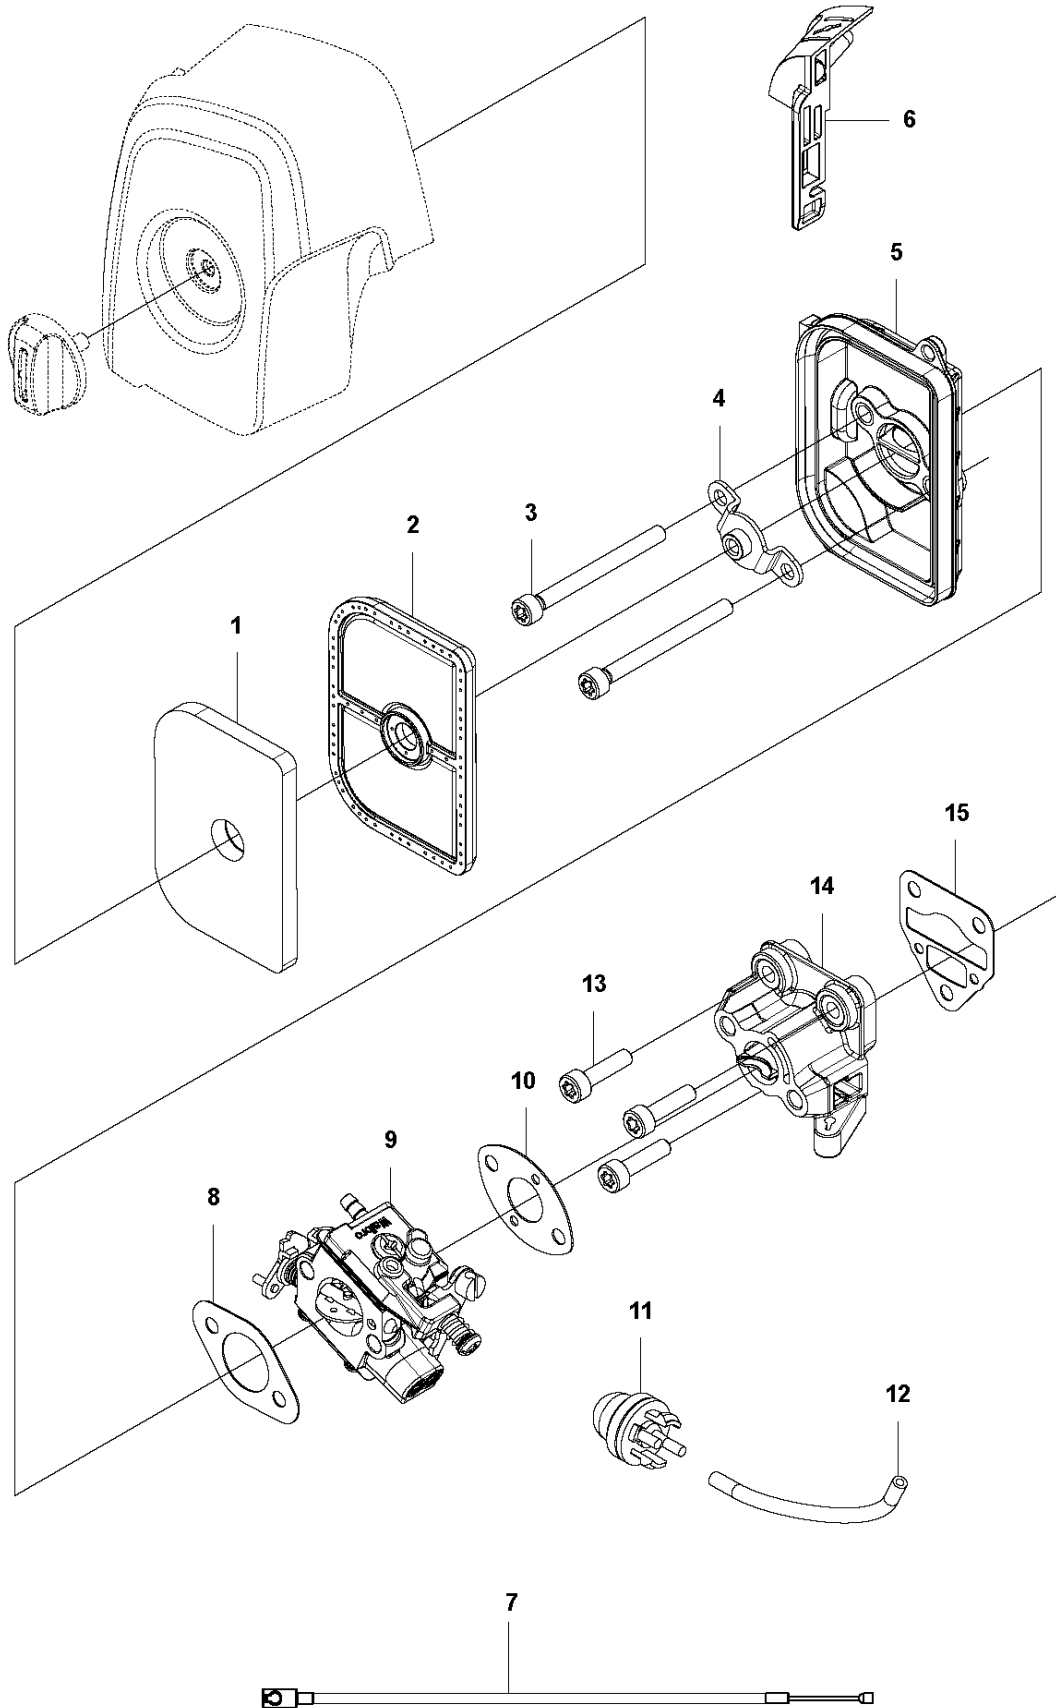

H1 524L, 525L, LS, LST, RJD, RS
CARBURETOR & AIRFILTER

CARBURETOR & AIR FILTER

525 L, 2013-03

Ref	Part no.	Description	Remark	Qty	Kit
1	577 85 15-01	AIR FILTER		1	
2	576 40 16-01	AIR FILTER		1	
3	580 46 72-01	BOLT		2	
4	580 43 79-01	PLATE		1	
5	577 85 13-01	FILTER HOUSING		1	
6	577 84 83-01	CHOKE CONTROL		1	
7	578 86 43-01	THROTTLE CABLE		1	
8	577 88 24-02	GASKET		1	
9	584 90 14-01	CARBURETTOR		1	
10	576 39 91-02	GASKET		1	
11	503 93 66-01	PRIMER HOUSING		1	
12	577 05 05-01	PIPE		1	
13	504 11 43-01	SCREW		3	
14	578 90 83-01	INSULATOR		1	
15	576 39 89-01	GASKET		1