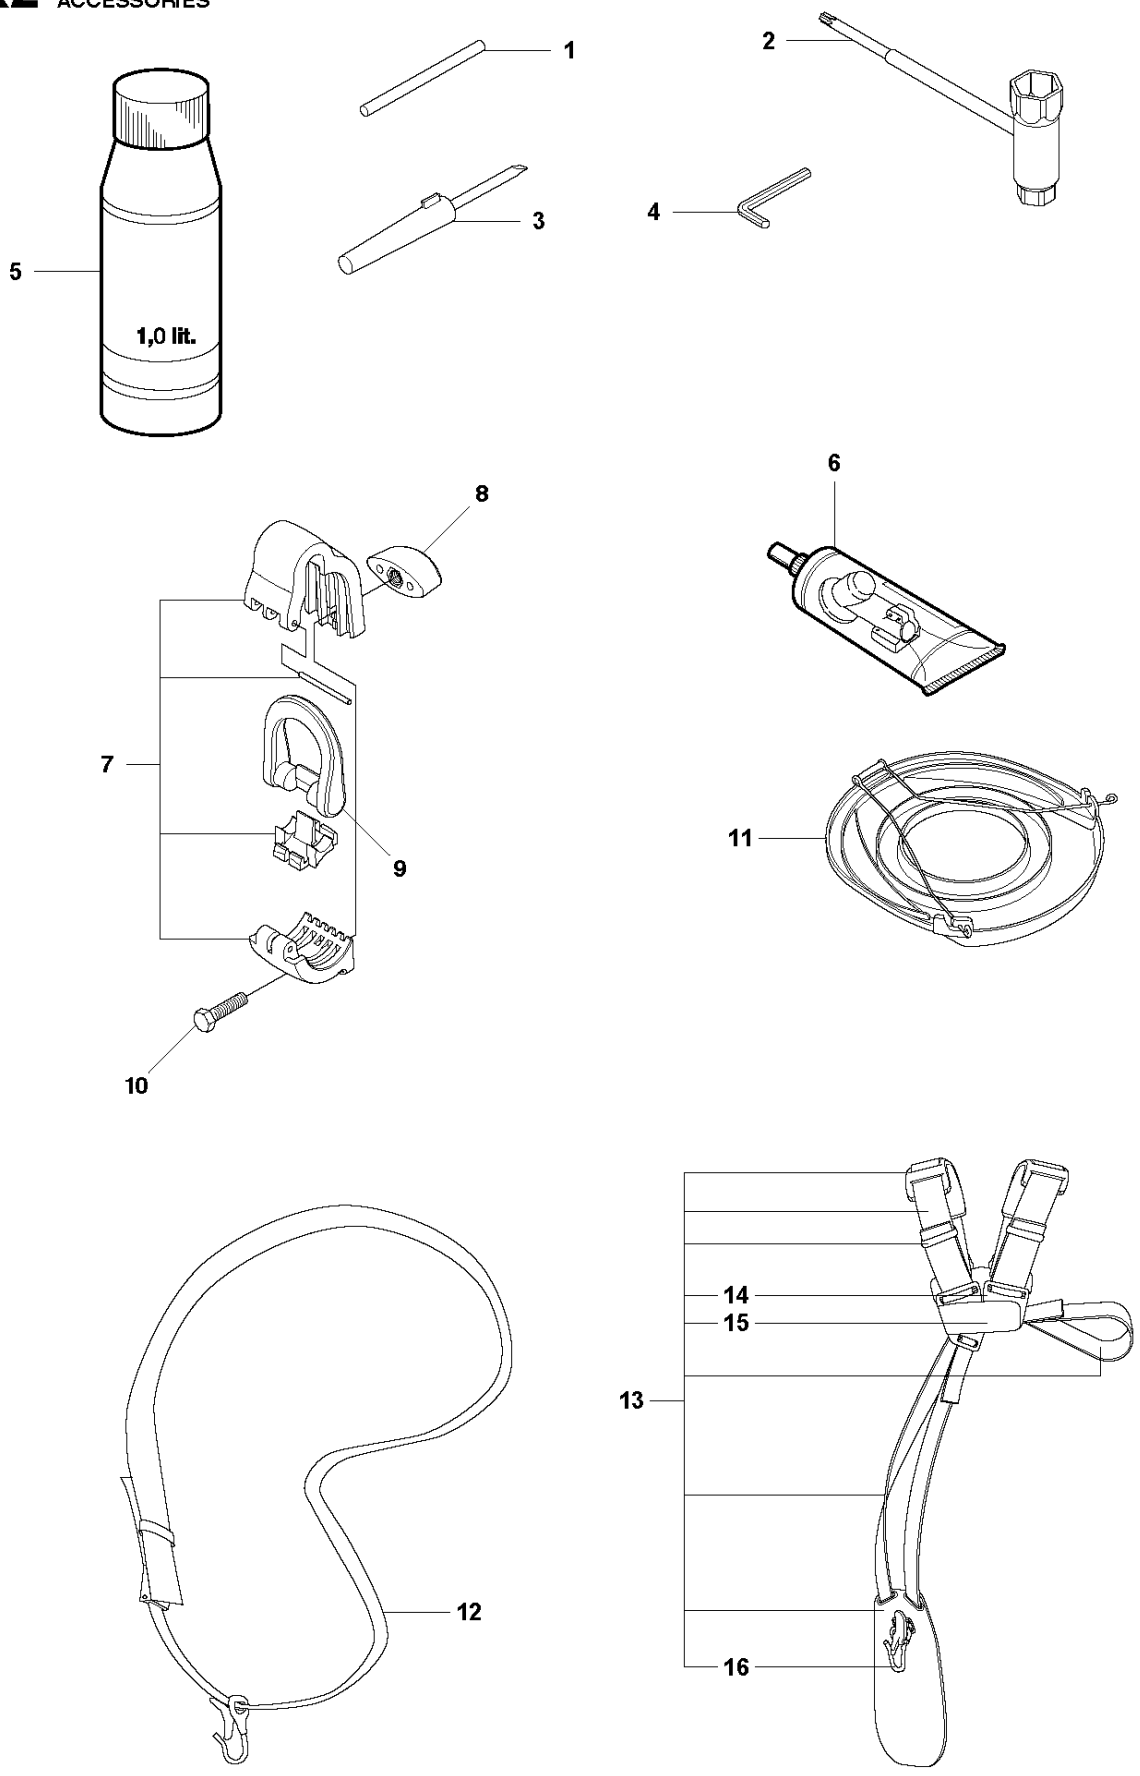

SPARE PARTS LIST

BRUSHCUTTERS/CLEARING SAWS

525 L, 2013-03

R2 524L, 525L, LS, LST, LK, RJX, RJD, RS, RX, RXT, RK
ACCESSORIES

ACCESSORIES

525 L, 2013-03

Ref	Part no.	Description	Remark	Qty	Kit
1	502 28 59-01	STOP		1	
2	575 73 82-02	COMBINATION WRENCH		1	
3	501 60 02-03	SCREWDRIVER		1	
4	502 21 58-01	L-NYCKEL		1	
5	531 00 92-48	FILTER OIL		1	
6	503 97 64-01	GREASE		1	
7	537 35 36-01	LOOP		1	
8	537 13 04-02	KNOB		1	7
9	537 35 01-01	LOOP		1	7
10	725 23 31-51	SCREW		1	7
11	537 31 29-01	TRANSPORT GUARD	200 - 275mm	1	
12	537 21 62-01	HARNESS		1	
12	537 21 62-02	HARNESS	USA	1	
13	537 21 63-01	HARNESS		1	
13	537 21 63-02	HARNESS	USA	1	
14	503 73 40-01	FRONT PIECE		1	13
15	503 73 41-02	FRONT PIECE		1	13
16	502 02 28-02	WELT HOOK		1	13

Q 524, 525
CARBURETOR

CARBURETOR

525 L, 2013-03

Ref	Part no.	Description	Remark	Qty	Kit
1	520 97 63-01	SCREW		1	
2	577 81 57-01	SCREW		1	
3	513 59 32-01	SPRING		1	
4	579 19 06-01	COVER		1	
5	520 95 48-01	GASKET		1	
6	502 21 36-01	DIAPHRAGM PUMP		1	
7	513 40 08-01	SWIVEL		1	
8	516 52 42-01	WASHER		1	
9	506 73 86-01	RING		1	
10	579 19 07-01	SHAFT		1	
11	577 81 55-01	SPRING		1	
12	520 75 98-01	SCREW		1	
13	520 97 86-01	VALVE		1	
14	520 95 70-01	SCREEN		1	
15	505 05 79-01	SPRING		1	
16	584 90 12-01	PISTON ASSY		1	
17	520 75 98-01	SCREW		1	
18	579 19 08-01	LEVER		1	
19	505 05 65-01	RING		1	
20	579 19 10-01	SHAFT		1	
21	516 52 42-01	WASHER		1	
22	584 90 13-01	LEVER		1	
23	579 19 11-01	SPRING		1	
24	520 75 98-01	SCREW		1	
25	581 15 49-01	VALVE		1	
26	578 89 54-01	SPRING		1	
27	520 97 74-01	PIN		1	
28	577 80 72-01	LEVER		1	
29	521 08 54-01	VALVE.INLET		1	
30	577 80 71-01	SCREW		1	
31	516 97 21-01	GASKET METERI		1	
32	577 80 70-01	DIAPHRAGM		1	
33	514 18 92-01	COVER		1	
34	520 97 88-01	SCREW ASSY		4	
35	514 24 26-01	BALL		1	
36	514 24 33-01	SPRING.CHOKE		1	
37	580 68 48-01	GASKET KIT	Coomopes by item 5, 6, 31 and 32	1	