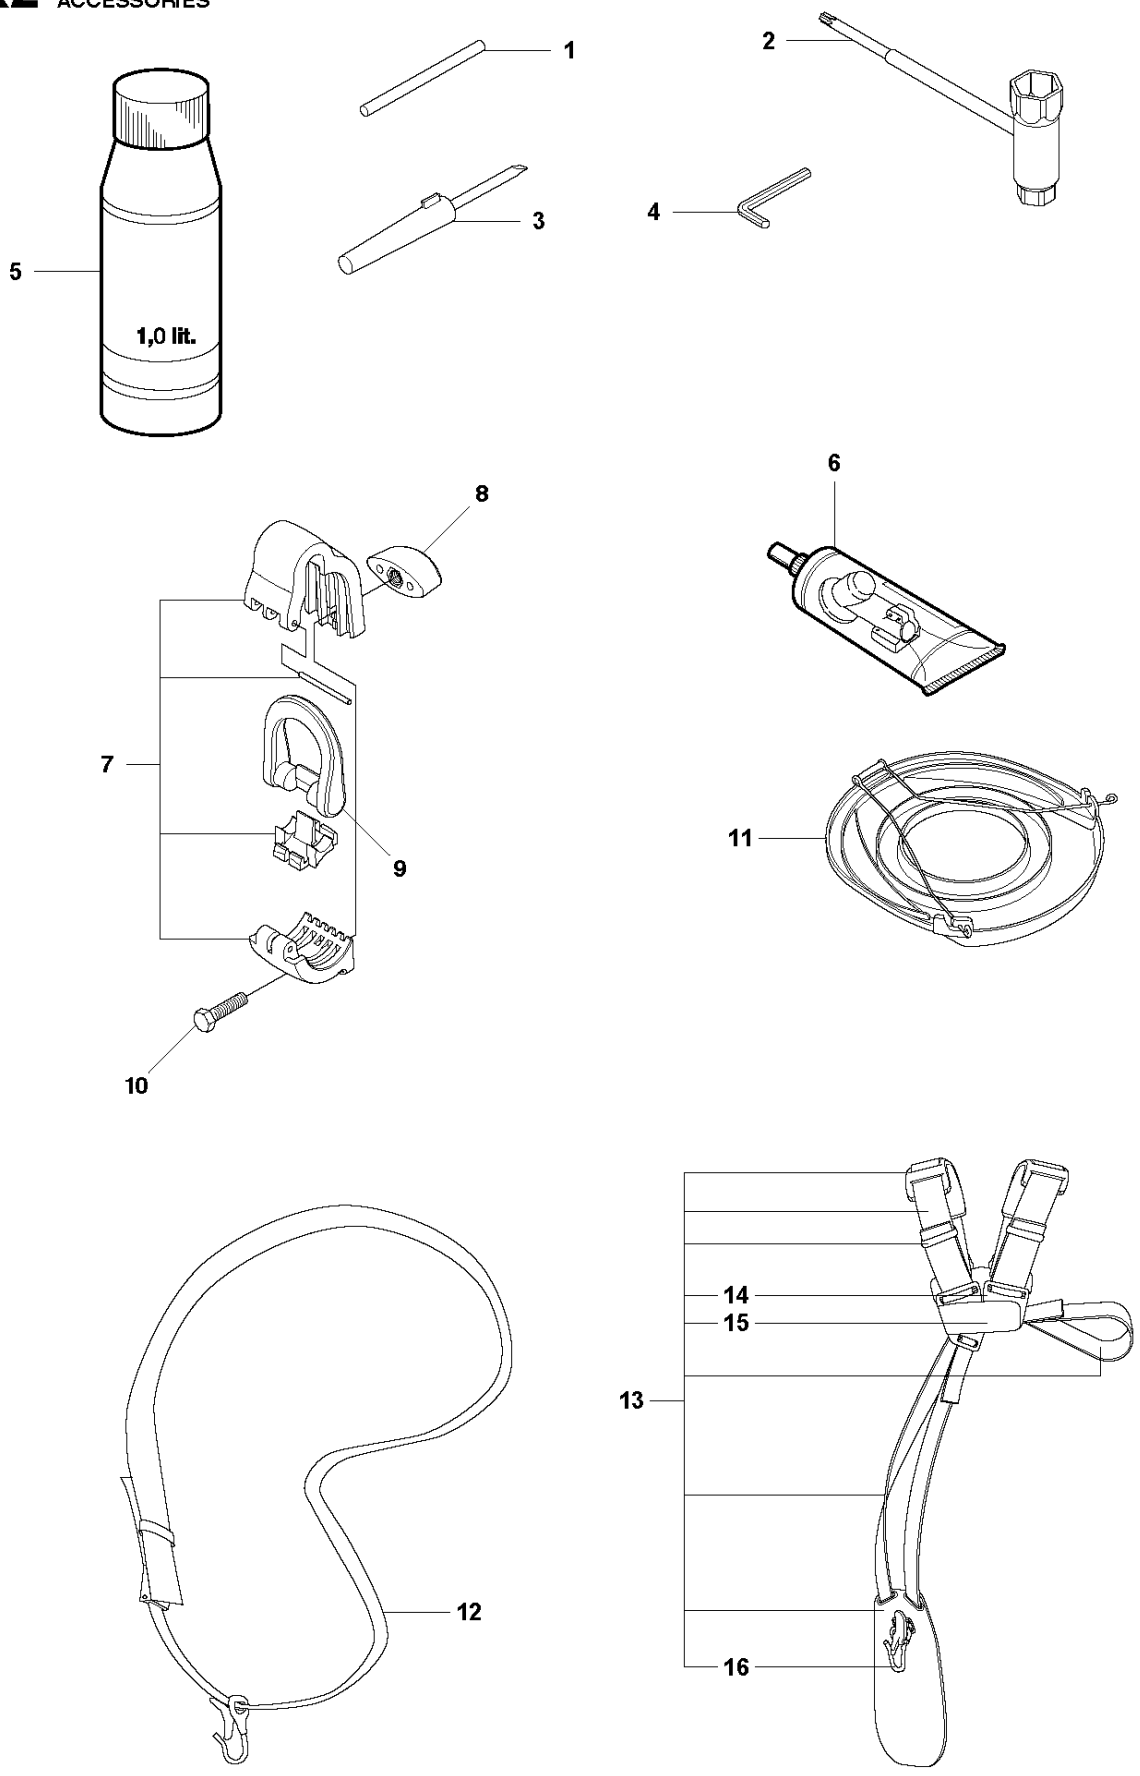

SPARE PARTS LIST

BRUSHCUTTERS/CLEARING SAWS

524 L, 2013-03

R2 524L, 525L, LS, LST, LK, RJX, RJD, RS, RX, RXT, RK
ACCESSORIES

ACCESSORIES

524 L, 2013-03

Ref	Part no.	Description	Remark	Qty	Kit
1	502 28 59-01	STOP		1	
2	575 73 82-02	COMBINATION WRENCH		1	
3	501 60 02-03	SCREWDRIVER		1	
4	502 21 58-01	L-NYCKEL		1	
5	531 00 92-48	FILTER OIL		1	
6	503 97 64-01	GREASE		1	
7	537 35 36-01	LOOP		1	
8	537 13 04-02	KNOB		1	7
9	537 35 01-01	LOOP		1	7
10	725 23 31-51	SCREW		1	7
11	537 31 29-01	TRANSPORT GUARD	200 - 275mm	1	
12	537 21 62-01	HARNESS		1	
12	537 21 62-02	HARNESS	USA	1	
13	537 21 63-01	HARNESS		1	
13	537 21 63-02	HARNESS	USA	1	
14	503 73 40-01	FRONT PIECE		1	13
15	503 73 41-02	FRONT PIECE		1	13
16	502 02 28-02	WELT HOOK		1	13

Q 524, 525
CARBURETOR

CARBURETOR

524 L, 2013-03

Ref	Part no.	Description	Remark	Qty	Kit
1	520 97 63-01	SCREW		1	
2	577 81 57-01	SCREW		1	
3	513 59 32-01	SPRING		1	
4	579 19 06-01	COVER		1	
5	520 95 48-01	GASKET		1	
6	502 21 36-01	DIAPHRAGM PUMP		1	
7	513 40 08-01	SWIVEL		1	
8	516 52 42-01	WASHER		1	
9	506 73 86-01	RING		1	
10	579 19 07-01	SHAFT		1	
11	577 81 55-01	SPRING		1	
12	520 75 98-01	SCREW		1	
13	520 97 86-01	VALVE		1	
14	520 95 70-01	SCREEN		1	
15	505 05 79-01	SPRING		1	
16	584 90 12-01	PISTON ASSY		1	
17	520 75 98-01	SCREW		1	
18	579 19 08-01	LEVER		1	
19	505 05 65-01	RING		1	
20	579 19 10-01	SHAFT		1	
21	516 52 42-01	WASHER		1	
22	584 90 13-01	LEVER		1	
23	579 19 11-01	SPRING		1	
24	520 75 98-01	SCREW		1	
25	581 15 49-01	VALVE		1	
26	578 89 54-01	SPRING		1	
27	520 97 74-01	PIN		1	
28	577 80 72-01	LEVER		1	
29	521 08 54-01	VALVE.INLET		1	
30	577 80 71-01	SCREW		1	
31	516 97 21-01	GASKET METERI		1	
32	577 80 70-01	DIAPHRAGM		1	
33	514 18 92-01	COVER		1	
34	520 97 88-01	SCREW ASSY		4	
35	514 24 26-01	BALL		1	
36	514 24 33-01	SPRING.CHOKE		1	
37	580 68 48-01	GASKET KIT	Coomopes by item 5, 6, 31 and 32	1	