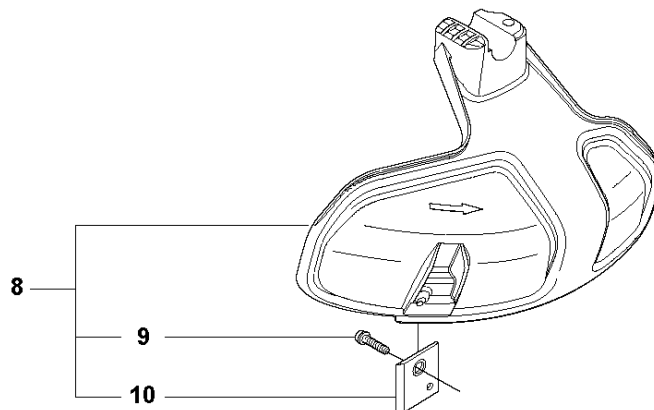

524L, 525L, LS, LST, LK, RJX, RJD, RS, RX, RXT, RK