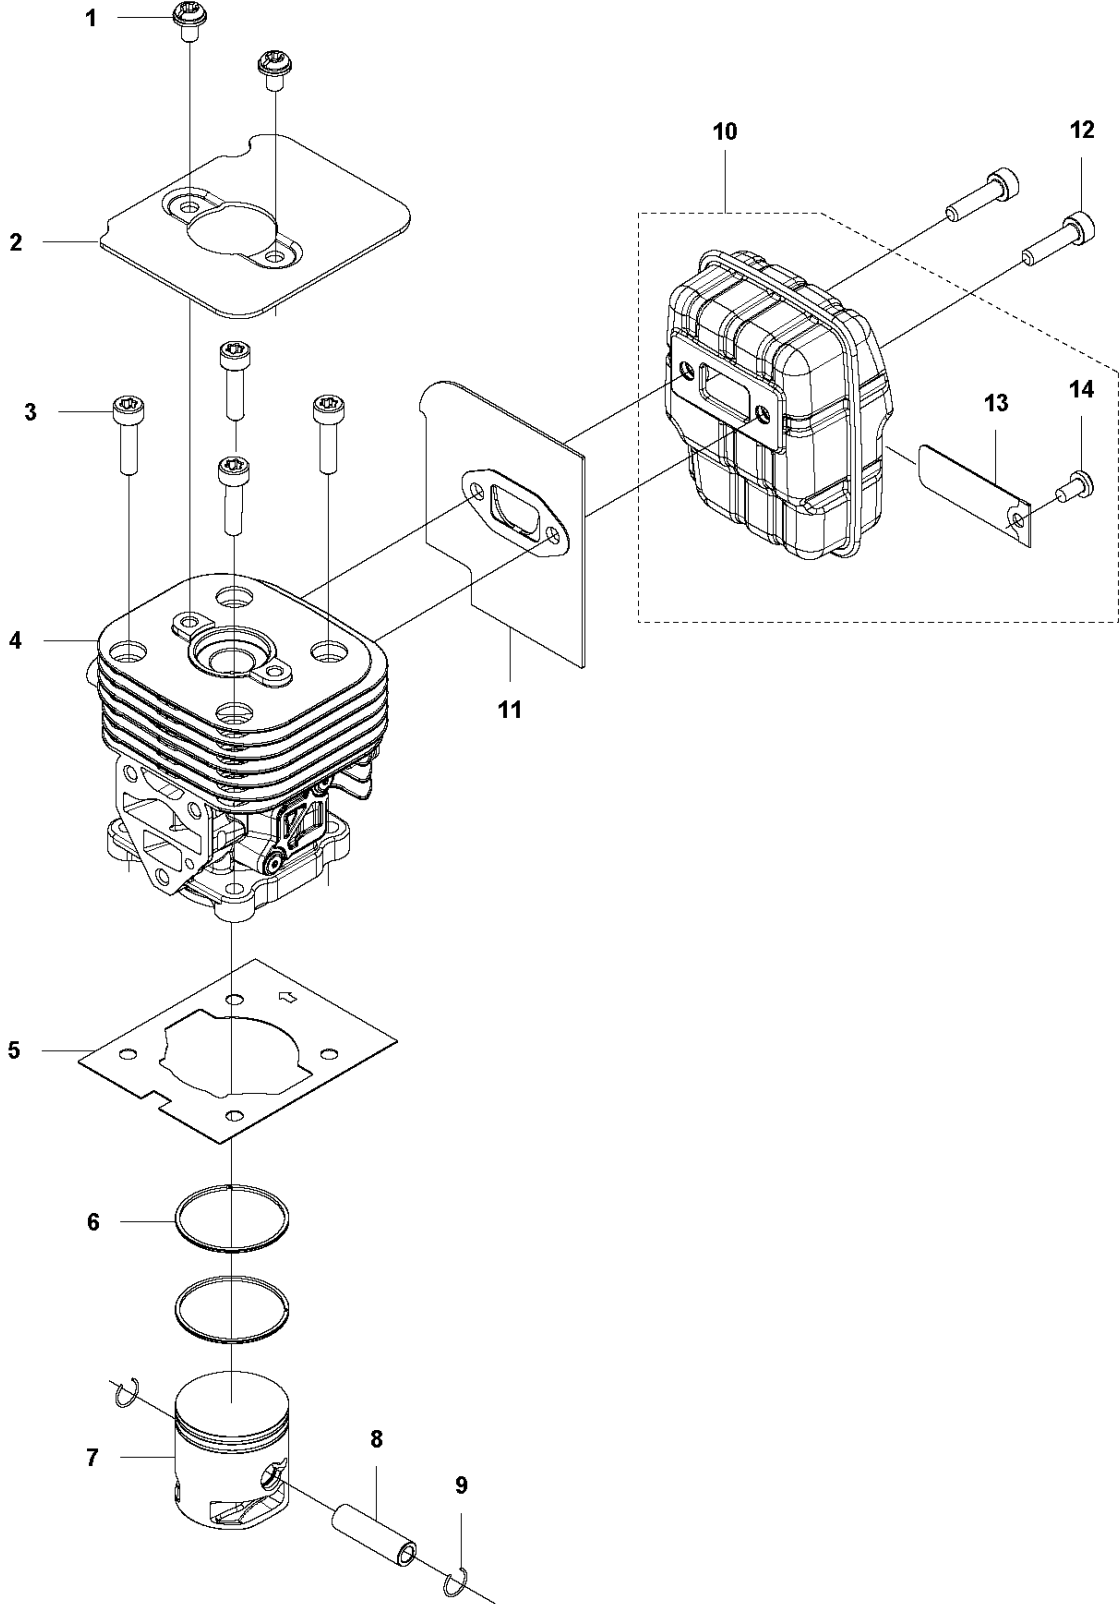

P 524, 525
CRANK SHAFT

CRANKSHAFT

524 L, 2013-03

Ref	Part no.	Description	Remark	Qty	Kit
1	576 40 46-01	MUFFLER		1	
2	544 25 68-01	SCREW		1	
3	506 68 94-01	KEY		1	
4	504 12 15-01	SEALING		2	
5	523 07 17-01	BEARING		2	
6	579 22 32-01	CRANKSHAFT		1	
7	576 40 27-01	BEARING		1	

M 524, 525
CYLINDER PISTON & MUFFLER

CYLINDER, PISTON & MUFFLER

524 L, 2013-03

Ref	Part no.	Description	Remark	Qty	Kit
1	544 25 68-01	SCREW		2	
2	578 78 53-01	PLATE		1	
3	504 11 43-01	SCREW		4	
4	577 97 90-01	CYLINDER		1	
5	576 39 87-02	GASKET		1	
6	506 61 81-01	RING		2	
7	577 91 74-01	PISTON		1	
8	505 04 07-01	PIN		1	
9	505 04 52-01	RING		2	
10	580 52 36-01	MUFFLER ASSY		1	
10	585 03 29-01	MUFFLER ASSY	Australia / New Zealand	1	
11	578 40 81-01	GASKET		1	
12	504 11 43-01	SCREW		2	
13	580 51 44-01	SPARK ARRESTER		1	10
14	729 57 74-05	SCREW CRPANT		1	10