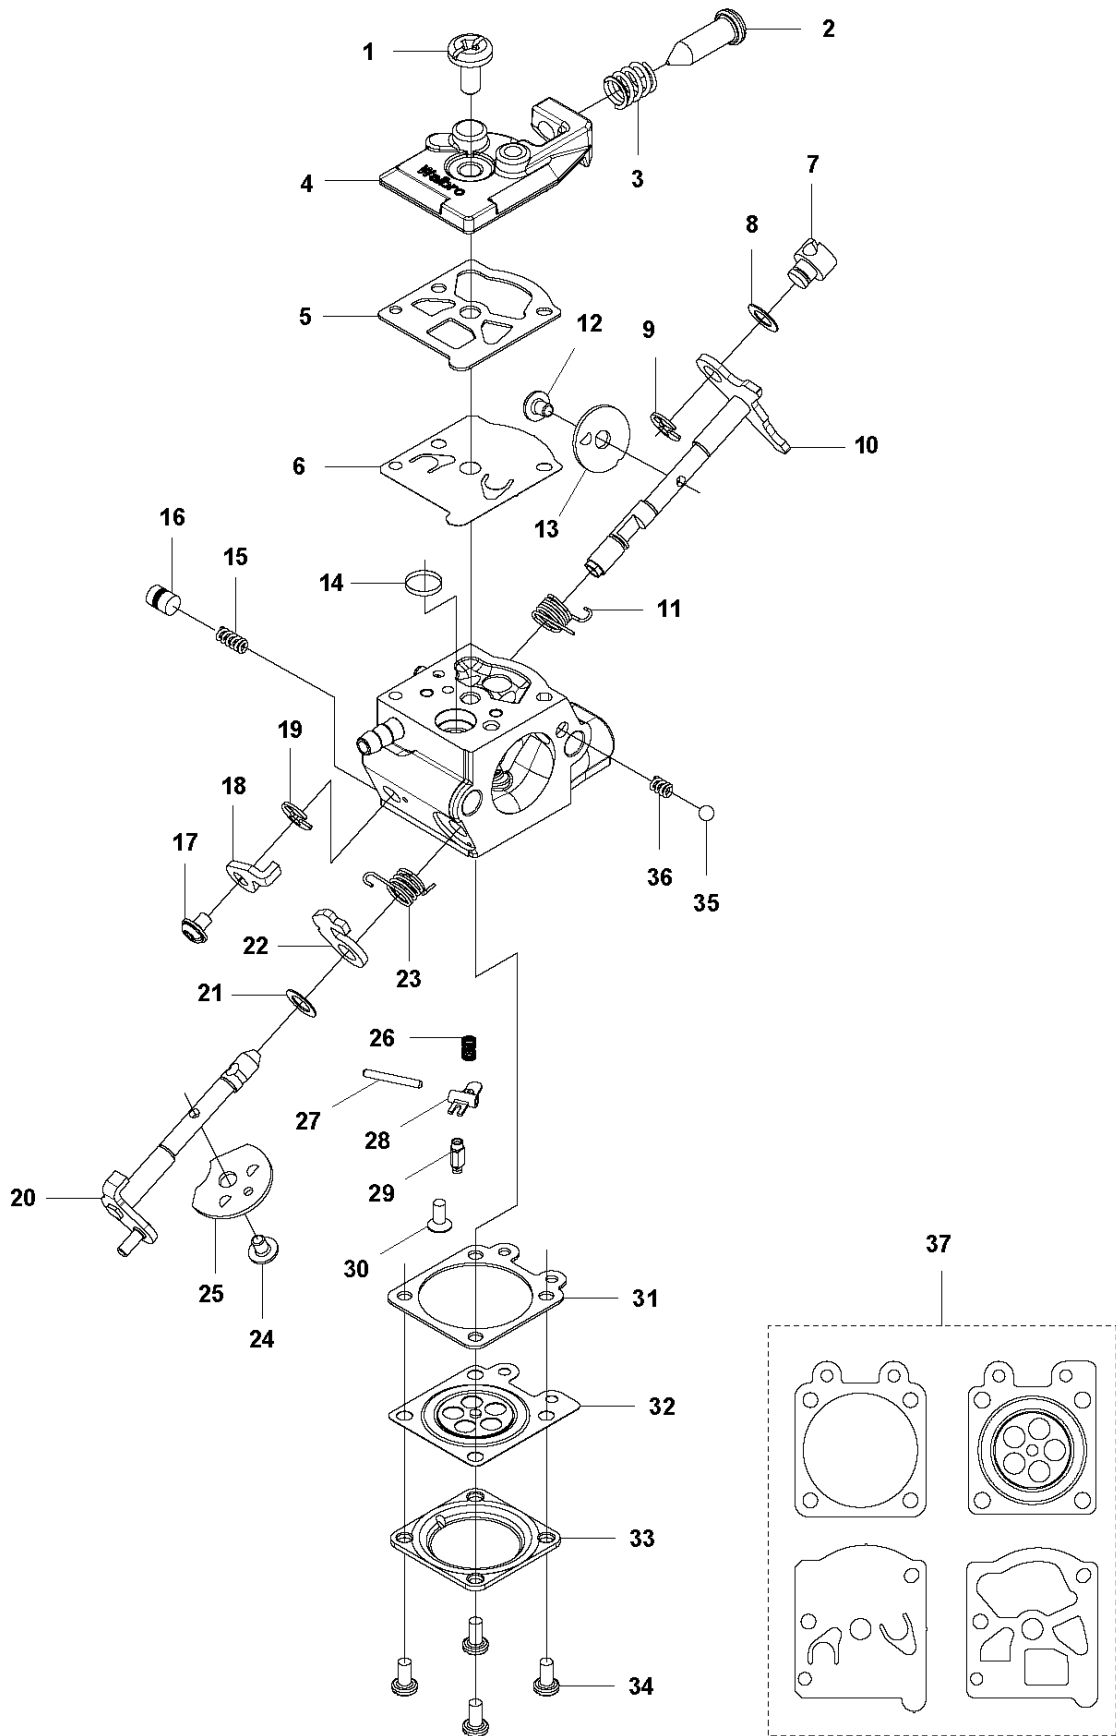

A1 524L, 525L, LS, LK, RJX, RJD, RS, RX, RXT, RK
BEVEL GEAR

BEVEL GEAR

524 L, 2013-03

Ref	Part no.	Description	Remark	Qty	Kit
1	537 19 92-02	BEVEL GEAR ASSY		1	
2	503 85 63-01	NUT		1	1
3	537 28 56-01	SUPPORT FLANGE		1	1
4	537 29 26-01	CUP		1	1
5	537 23 49-01	DRIVER ASSY		1	1
6	735 31 28-10	CIRCLIP		1	1
7	503 25 24-01	BALL BEARING		1	1
8	738 21 98-00	BALL BEARING		1	1
9	503 20 15-01	SCREW IHHM		1	1
10	503 20 14-12	SCREW IHSCFMO		1	1
11	503 20 07-25	SCREW IHSCFM		1	1
12	738 21 99-00	BALL BEARING		1	1
13	738 21 99-02	BALL BEARING		1	1
14	735 31 11-00	CIRCLIP		1	1
15	735 31 25-10	CIRCLIP		1	1
16	544 21 84-20	SCREW ITXSCM		1	18
17	501 98 10-01	SCREW ITXSCM		1	18
18	574 30 69-03	CLAMP		1	
19	537 04 10-01	GEAR WHEEL KIT		1	1
20	503 89 01-01	SUPPORT CUP		1	

Q 524, 525
CARBURETOR

CARBURETOR

524 L, 2013-03

Ref	Part no.	Description	Remark	Qty	Kit
1	520 97 63-01	SCREW		1	
2	577 81 57-01	SCREW		1	
3	513 59 32-01	SPRING		1	
4	579 19 06-01	COVER		1	
5	520 95 48-01	GASKET		1	
6	502 21 36-01	DIAPHRAGM PUMP		1	
7	513 40 08-01	SWIVEL		1	
8	516 52 42-01	WASHER		1	
9	506 73 86-01	RING		1	
10	579 19 07-01	SHAFT		1	
11	577 81 55-01	SPRING		1	
12	520 75 98-01	SCREW		1	
13	520 97 86-01	VALVE		1	
14	520 95 70-01	SCREEN		1	
15	505 05 79-01	SPRING		1	
16	584 90 12-01	PISTON ASSY		1	
17	520 75 98-01	SCREW		1	
18	579 19 08-01	LEVER		1	
19	505 05 65-01	RING		1	
20	579 19 10-01	SHAFT		1	
21	516 52 42-01	WASHER		1	
22	584 90 13-01	LEVER		1	
23	579 19 11-01	SPRING		1	
24	520 75 98-01	SCREW		1	
25	581 15 49-01	VALVE		1	
26	578 89 54-01	SPRING		1	
27	520 97 74-01	PIN		1	
28	577 80 72-01	LEVER		1	
29	521 08 54-01	VALVE.INLET		1	
30	577 80 71-01	SCREW		1	
31	516 97 21-01	GASKET METERI		1	
32	577 80 70-01	DIAPHRAGM		1	
33	514 18 92-01	COVER		1	
34	520 97 88-01	SCREW ASSY		4	
35	514 24 26-01	BALL		1	
36	514 24 33-01	SPRING.CHOKE		1	
37	580 68 48-01	GASKET KIT	Coomopes by item 5, 6, 31 and 32	1	