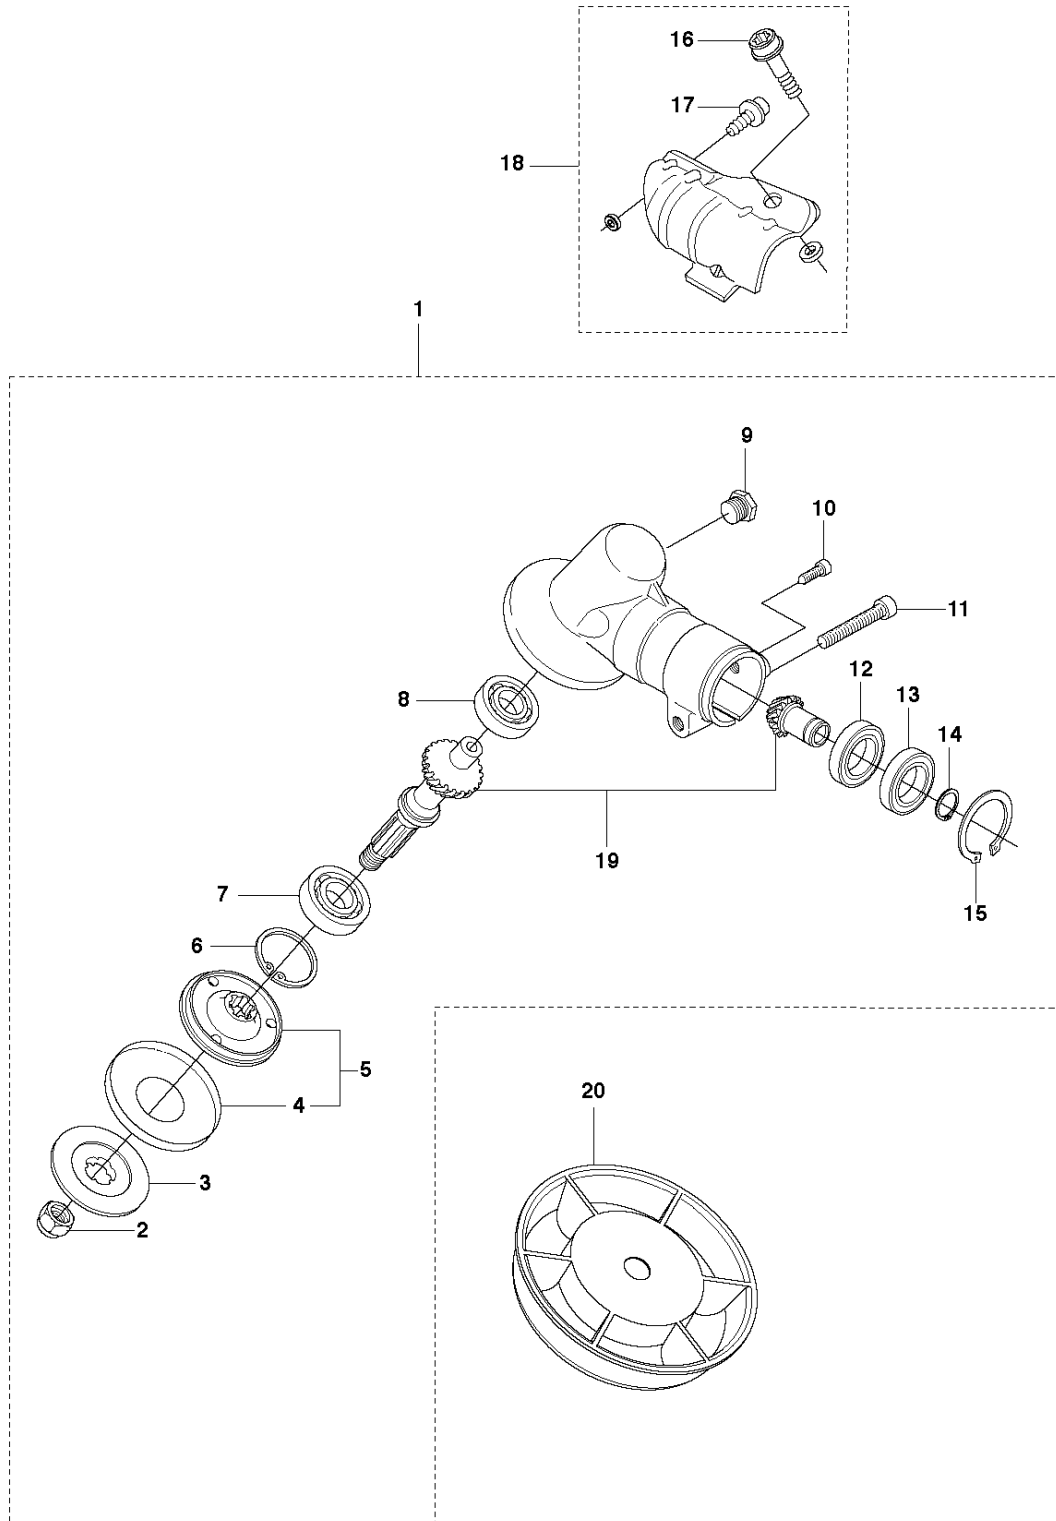

A1 524L, 525L, LS, LK, RJX, RJD, RS, RX, RXT, RK
BEVEL GEAR

BEVEL GEAR

524 L, 2013-03

Ref	Part no.	Description	Remark	Qty	Kit
1	537 19 92-02	BEVEL GEAR ASSY		1	
2	503 85 63-01	NUT		1	1
3	537 28 56-01	SUPPORT FLANGE		1	1
4	537 29 26-01	CUP		1	1
5	537 23 49-01	DRIVER ASSY		1	1
6	735 31 28-10	CIRCLIP		1	1
7	503 25 24-01	BALL BEARING		1	1
8	738 21 98-00	BALL BEARING		1	1
9	503 20 15-01	SCREW IHHM		1	1
10	503 20 14-12	SCREW IHSCFMO		1	1
11	503 20 07-25	SCREW IHSCFM		1	1
12	738 21 99-00	BALL BEARING		1	1
13	738 21 99-02	BALL BEARING		1	1
14	735 31 11-00	CIRCLIP		1	1
15	735 31 25-10	CIRCLIP		1	1
16	544 21 84-20	SCREW ITXSCM		1	18
17	501 98 10-01	SCREW ITXSCM		1	18
18	574 30 69-03	CLAMP		1	
19	537 04 10-01	GEAR WHEEL KIT		1	1
20	503 89 01-01	SUPPORT CUP		1