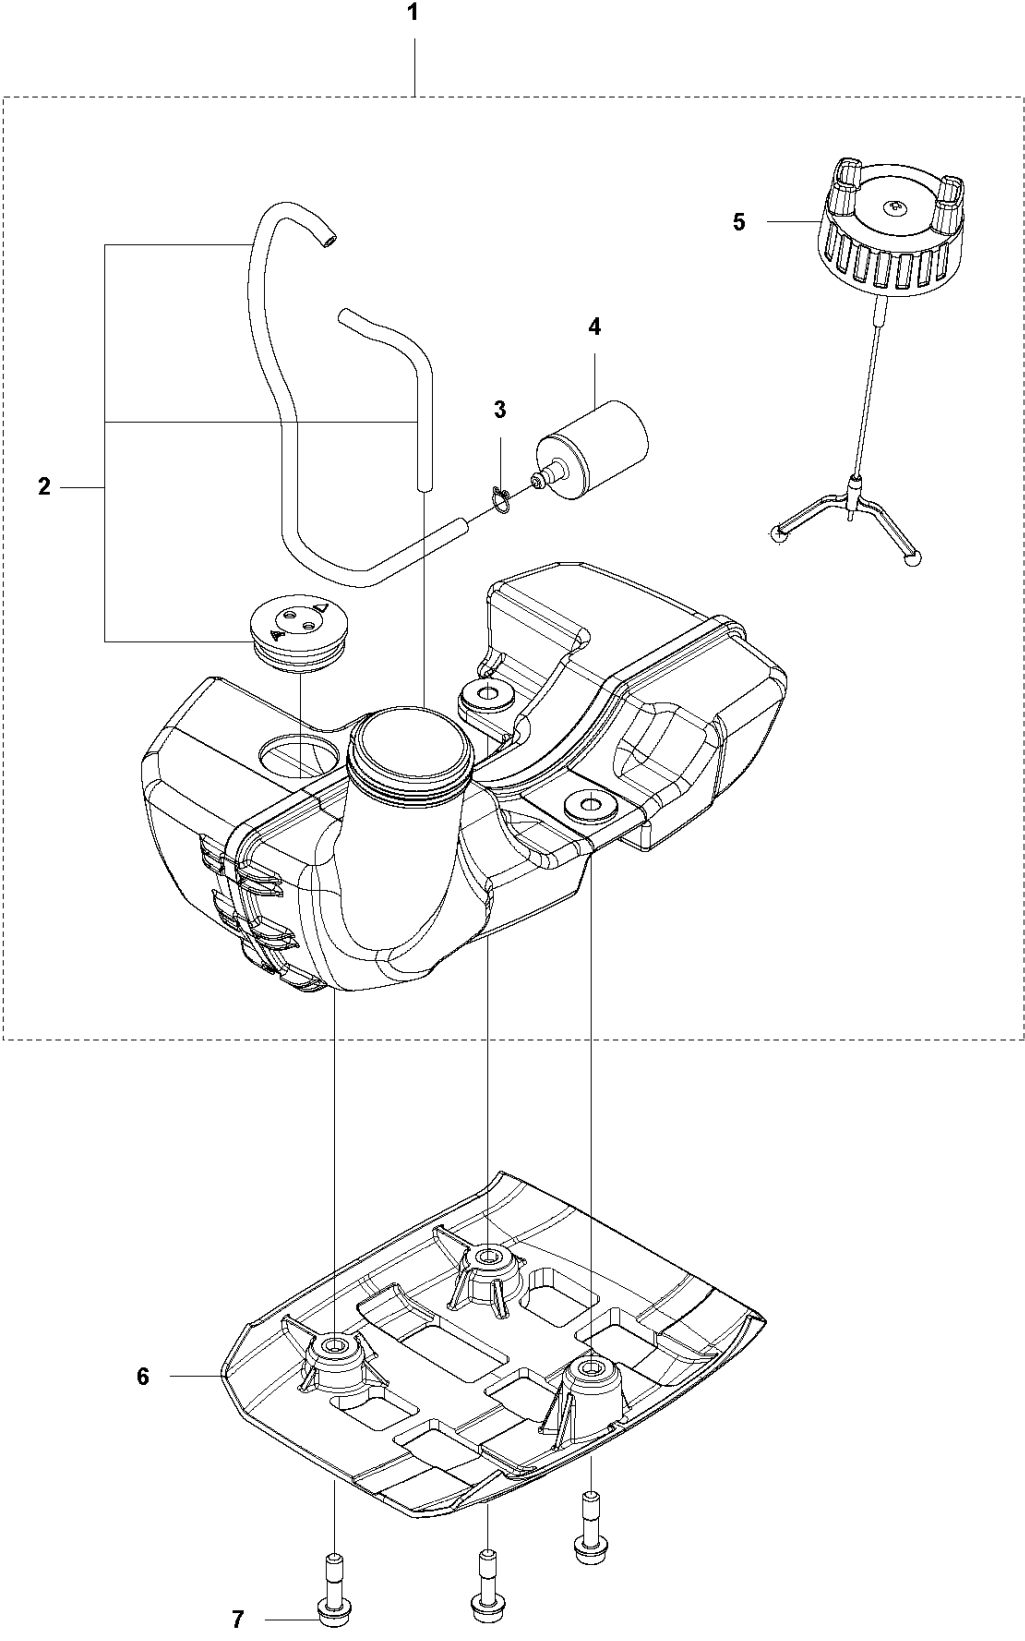

K2 524L, 525LK, RJX, RX, RXT, RK
FUEL TANK

FUEL TANK

524 L, 2013-03

Ref	Part no.	Description	Remark	Qty	Kit
1	576 40 51-02	FUEL TANK		1	
2	577 50 99-03	PIPE		1	1
3	506 70 70-01	CLIP		1	1
4	503 44 32-01	FILTER		1	1
5	579 64 57-03	TANK CAP		1	1
6	576 40 49-01	SKID PLATE		1	
7	577 81 54-01	BOLT		1