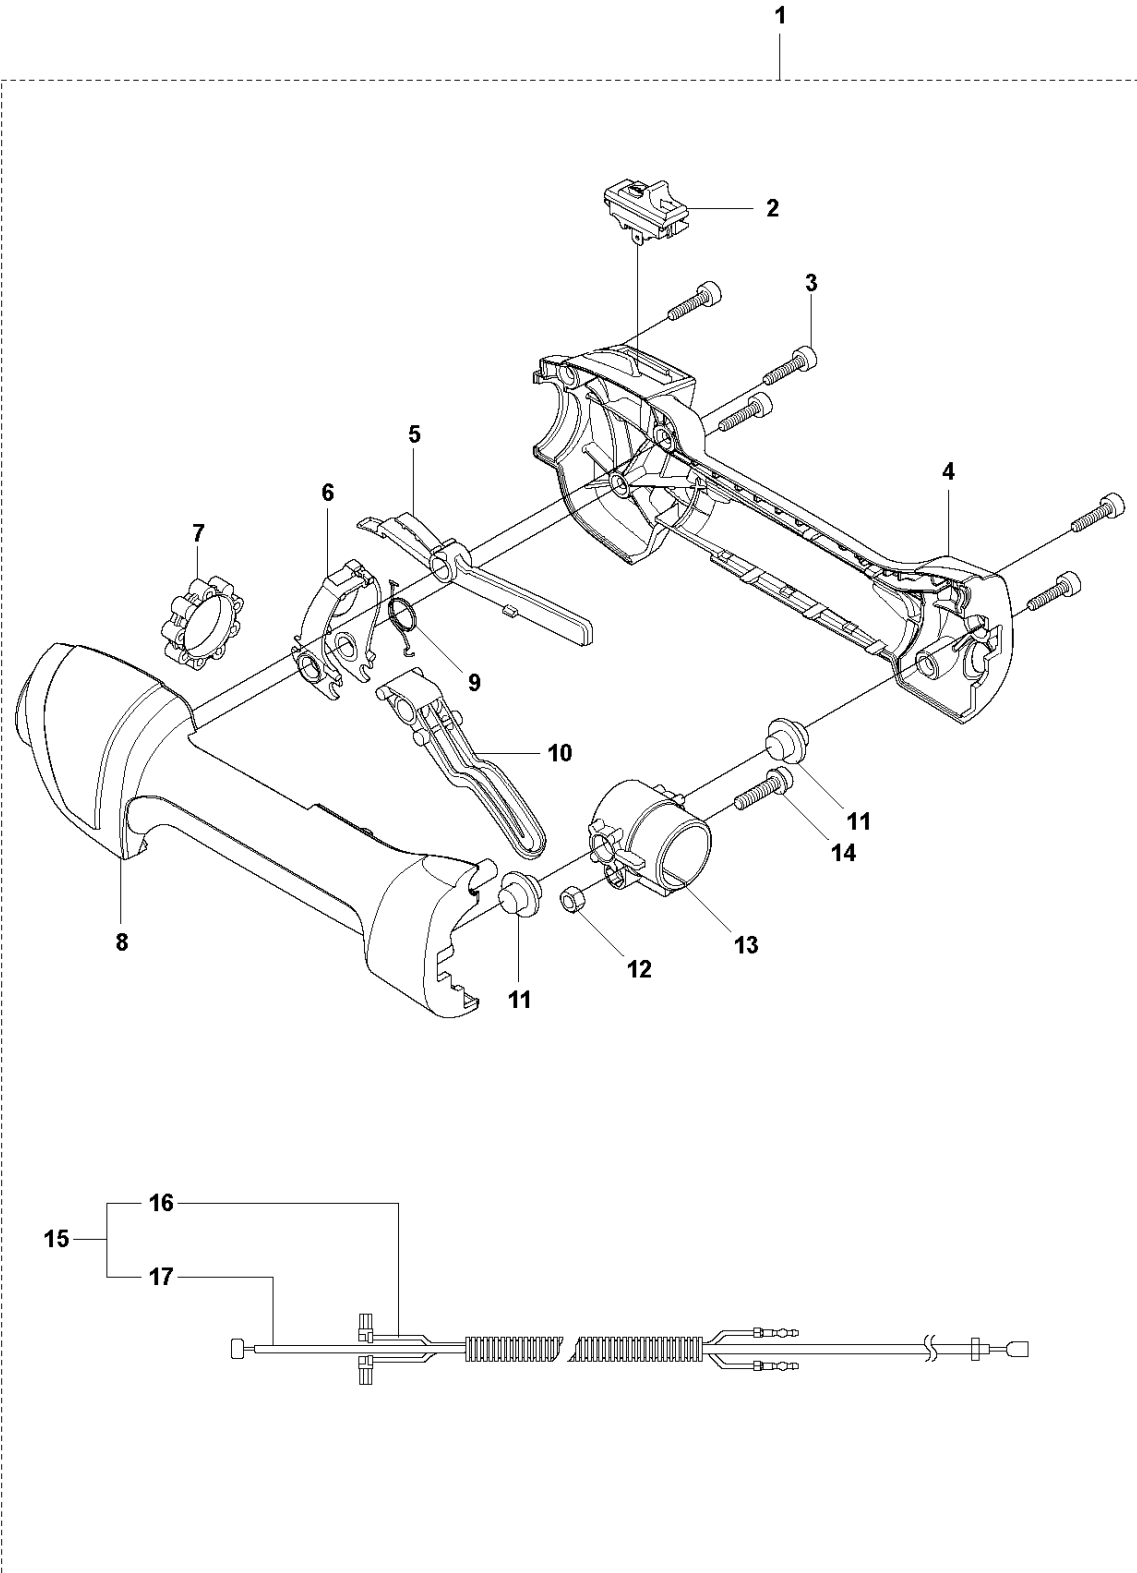

F 524L, 525L, LS, LST, LK, RJX, RJD
THROTTLE CONTROLS

THROTTLE CONTROLS

524 L, 2013-03

Ref	Part no.	Description	Remark	Qty	Kit
1	578 27 95-01	THROTTLE CONTROL	L, LS, LST, RJX	1	
2	537 41 90-01	SWITCH		1	1
3	575 96 05-01	SCREW IHSCT		5	1
4	544 23 84-01	HANDLE HALF	L, LS, LST, RJX	1	1
5	503 87 80-01	THROTTLE LOCKOUT		1	1
6	503 91 81-01	THROTTLE LEVER		1	1
7	503 96 14-01	VIBRATION ABSORBER		1	1
8	544 23 85-01	HANDLE HALF	L, LS, LST, RJX	1	1
9	544 10 08-01	RECOIL SPRING		1	1
10	503 87 79-03	THROTTLE TRIGGER		1	1
11	544 10 17-03	DAMPER	L, LS, LST, RJX	2	1
12	731 23 14-01	HEXAGON NUT		1	1
13	544 11 21-01	RETAINER		1	1
14	577 94 20-01	BOLT		1	1
15	578 27 96-01	WIRING		1	1
16	502 53 16-01	SHORT CIRCUIT CABLE		1	1, 15
17	578 86 78-01	THROTTLE CABLE		1	1, 15