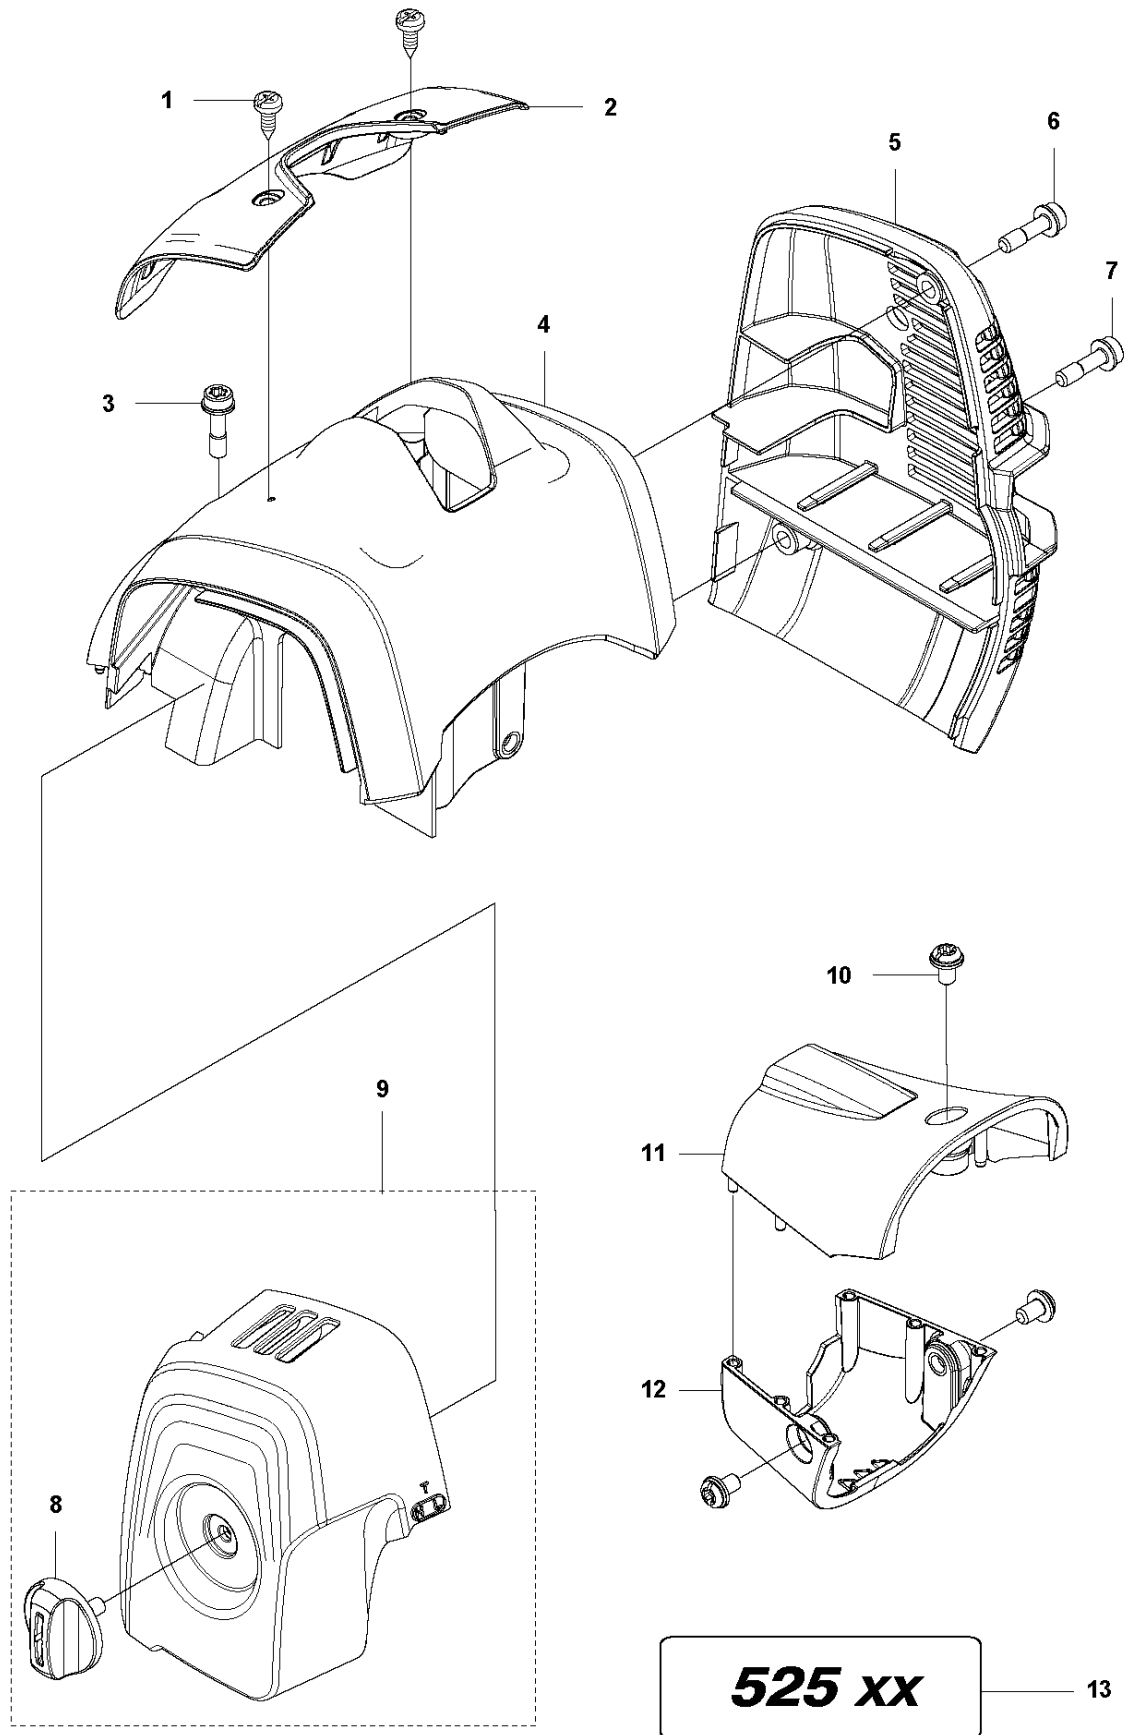

G1 524L, 525L, LS, LST, RJD, RS
COVERS

COVER

524 L, 2013-03

Ref	Part no.	Description	Remark	Qty	Kit
1	503 21 35-12	SCREW CCRPANT		2	
2	576 40 45-01	ARM PROTECTION		1	
3	577 81 54-01	BOLT		1	
4	576 40 43-01	CYLINDER COVER		1	
5	576 40 47-01	MUFFLER GUARD		1	
6	577 81 54-01	BOLT		1	
7	577 81 54-01	BOLT		1	
8	576 99 24-02	KNOB		1	9
9	578 40 88-01	FILTER COVER		1	
10	544 25 68-01	SCREW		3	
11	577 84 82-01	COVER		1	
12	577 84 81-01	COVER		1	
13	579 44 58-15	DECAL	524L	1