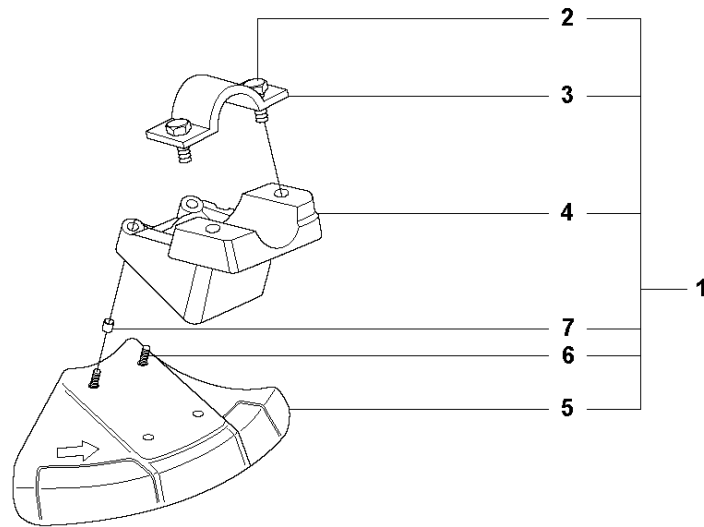

R1 525 RX, RXT, RK
ACCESSORIES