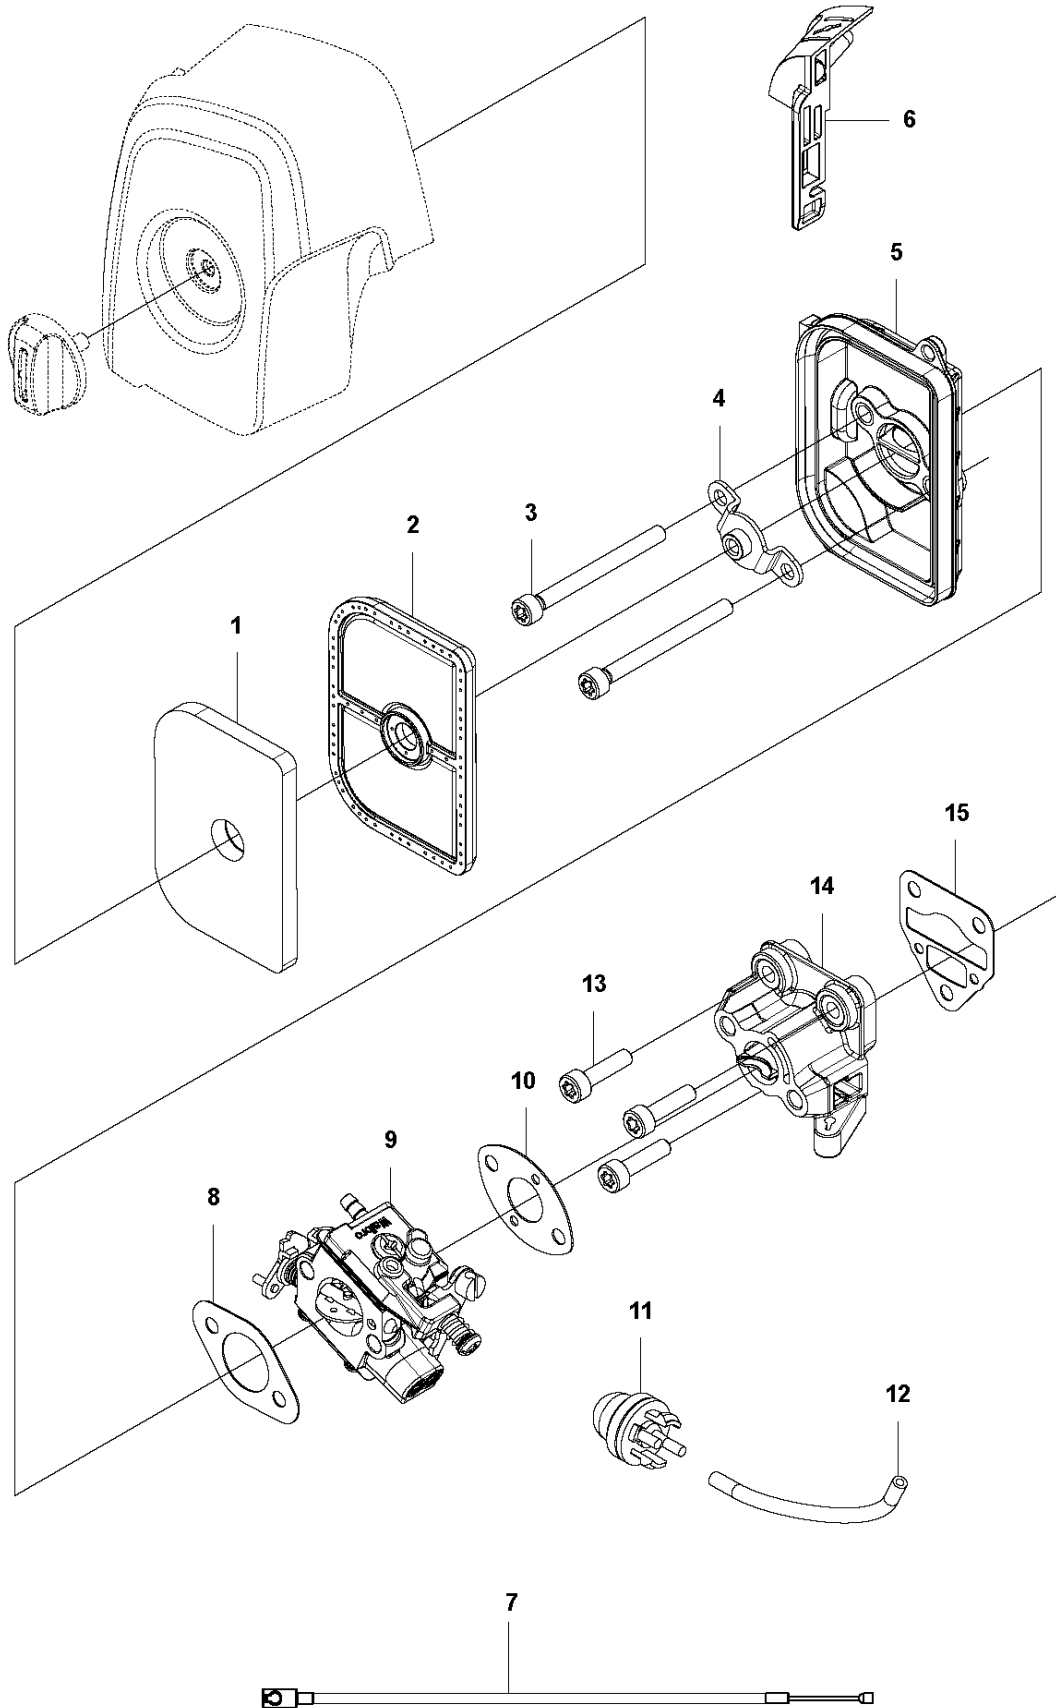

H1 524L, 525L, LS, LST, RJD, RS
CARBURETOR & AIRFILTER

CARBURETOR & AIR FILTER

524 L, 2013-03

Ref	Part no.	Description	Remark	Qty	Kit
1	577 85 15-01	AIR FILTER		1	
2	576 40 16-01	AIR FILTER		1	
3	580 46 72-01	BOLT		2	
4	580 43 79-01	PLATE		1	
5	577 85 13-01	FILTER HOUSING		1	
6	577 84 83-01	CHOKE CONTROL		1	
7	578 86 43-01	THROTTLE CABLE		1	
8	577 88 24-02	GASKET		1	
9	584 90 14-01	CARBURETTOR		1	
10	576 39 91-02	GASKET		1	
11	503 93 66-01	PRIMER HOUSING		1	
12	577 05 05-01	PIPE		1	
13	504 11 43-01	SCREW		3	
14	578 90 83-01	INSULATOR		1	
15	576 39 89-01	GASKET		1