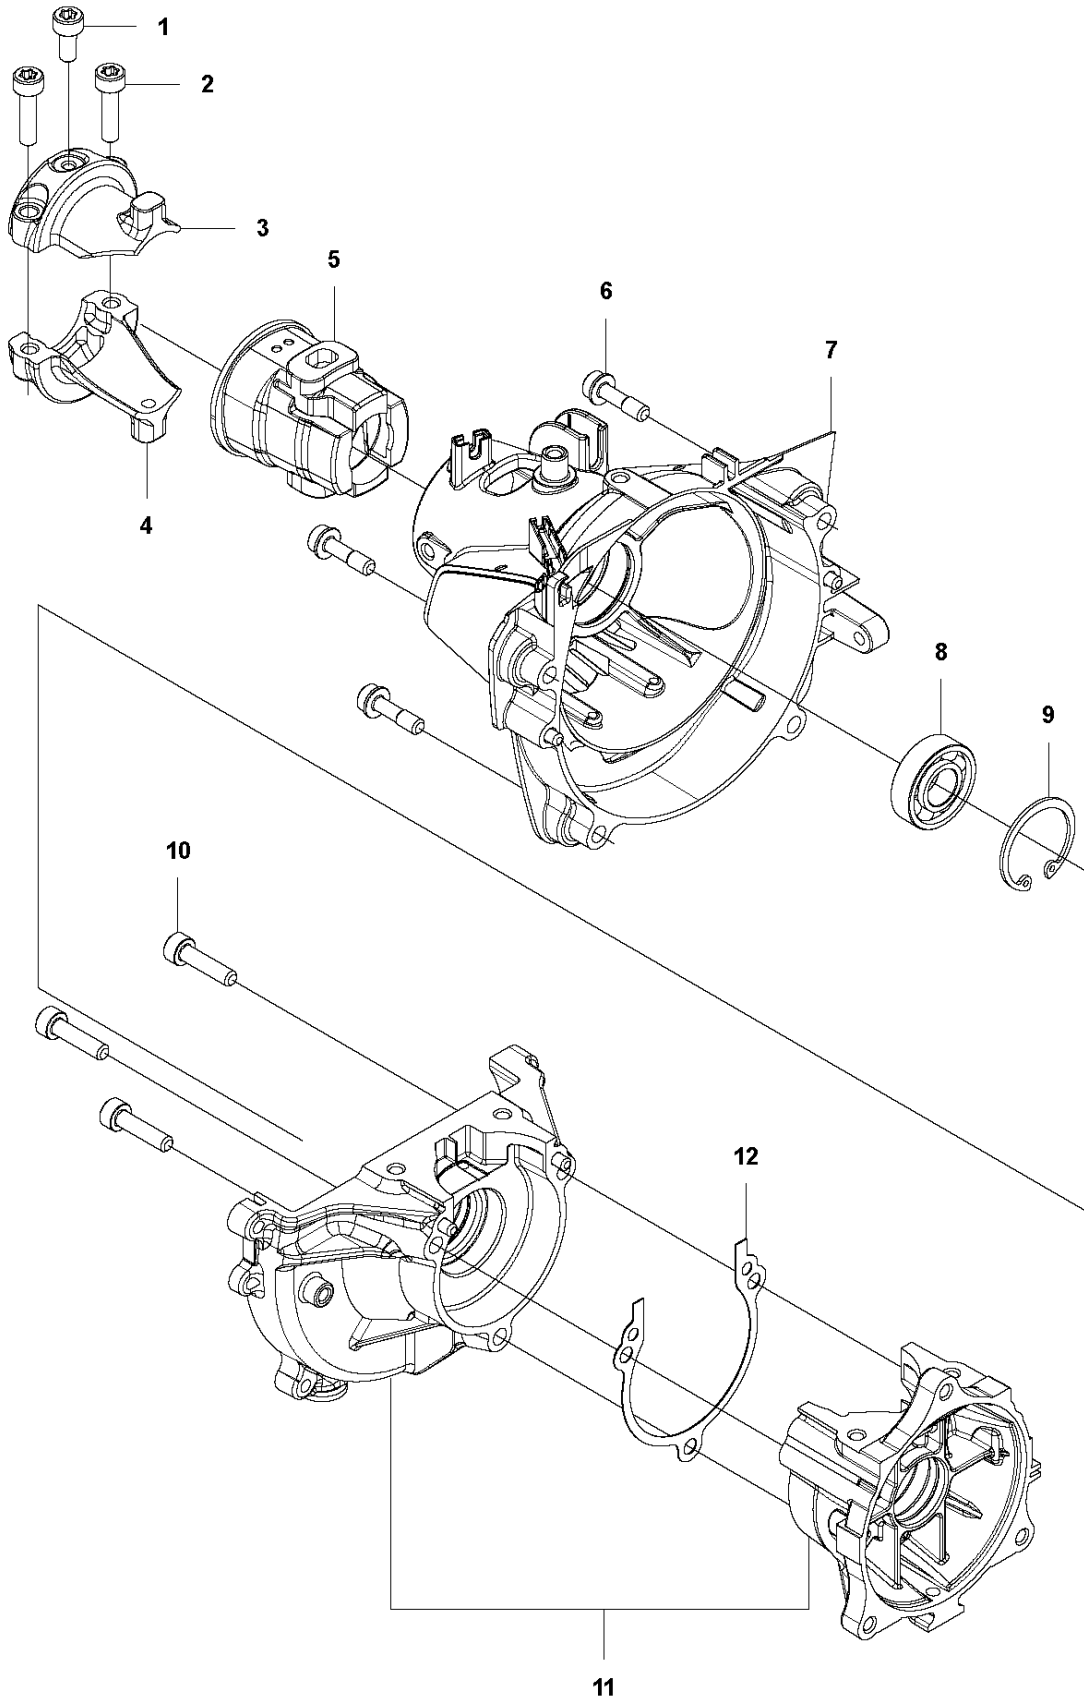

Q 524, 525
CARBURETOR

CARBURETOR

524 L, 2013-03

Ref	Part no.	Description	Remark	Qty	Kit
1	520 97 63-01	SCREW		1	
2	577 81 57-01	SCREW		1	
3	513 59 32-01	SPRING		1	
4	579 19 06-01	COVER		1	
5	520 95 48-01	GASKET		1	
6	502 21 36-01	DIAPHRAGM PUMP		1	
7	513 40 08-01	SWIVEL		1	
8	516 52 42-01	WASHER		1	
9	506 73 86-01	RING		1	
10	579 19 07-01	SHAFT		1	
11	577 81 55-01	SPRING		1	
12	520 75 98-01	SCREW		1	
13	520 97 86-01	VALVE		1	
14	520 95 70-01	SCREEN		1	
15	505 05 79-01	SPRING		1	
16	584 90 12-01	PISTON ASSY		1	
17	520 75 98-01	SCREW		1	
18	579 19 08-01	LEVER		1	
19	505 05 65-01	RING		1	
20	579 19 10-01	SHAFT		1	
21	516 52 42-01	WASHER		1	
22	584 90 13-01	LEVER		1	
23	579 19 11-01	SPRING		1	
24	520 75 98-01	SCREW		1	
25	581 15 49-01	VALVE		1	
26	578 89 54-01	SPRING		1	
27	520 97 74-01	PIN		1	
28	577 80 72-01	LEVER		1	
29	521 08 54-01	VALVE.INLET		1	
30	577 80 71-01	SCREW		1	
31	516 97 21-01	GASKET METERI		1	
32	577 80 70-01	DIAPHRAGM		1	
33	514 18 92-01	COVER		1	
34	520 97 88-01	SCREW ASSY		4	
35	514 24 26-01	BALL		1	
36	514 24 33-01	SPRING.CHOKE		1	
37	580 68 48-01	GASKET KIT	Coomopes by item 5, 6, 31 and 32	1	

N 524, 525
CRANK CASE

CRANKCASE

524 L, 2013-03

Ref	Part no.	Description	Remark	Qty	Kit
1	529 26 81-01	BOLT		1	
2	577 94 20-01	BOLT		2	
3	576 42 07-02	BRACKET		1	
4	576 42 08-02	BRACKET		1	
5	576 42 05-01	CUSHION		1	
6	577 81 54-01	BOLT		4	
7	576 40 41-01	HOUSING		1	
8	525 95 32-01	BEARING		1	
9	506 60 99-01	RING		1	
10	504 11 43-01	SCREW		3	
11	581 30 86-01	CRANKCASE		1	
12	576 39 95-02	GASKET		1	