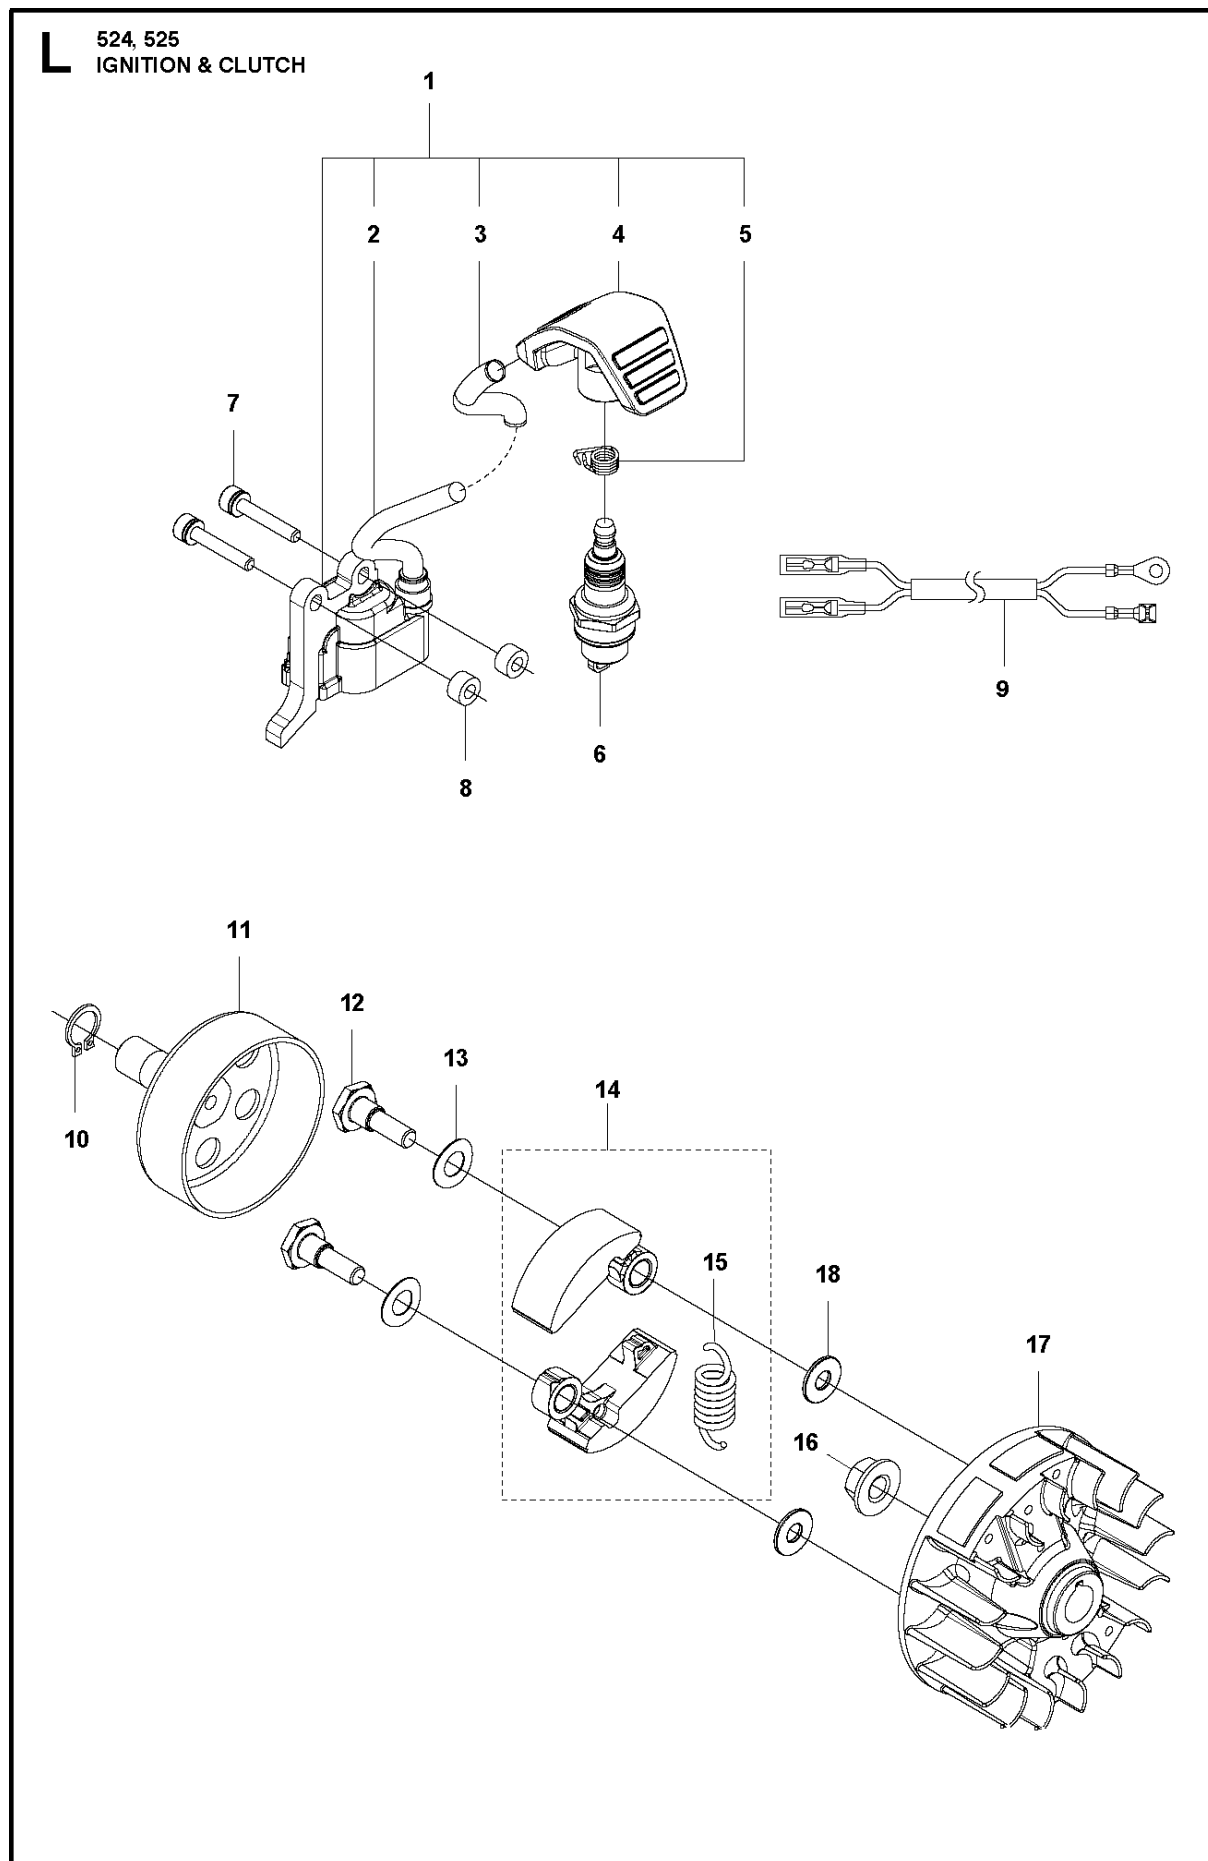

SPARE PARTS LIST

BRUSHCUTTERS/CLEARING SAWS

524 L, 2013-03

R2 524L, 525L, LS, LST, LK, RJX, RJD, RS, RX, RXT, RK
ACCESSORIES

ACCESSORIES

524 L, 2013-03

Ref	Part no.	Description	Remark	Qty	Kit
1	502 28 59-01	STOP		1	
2	575 73 82-02	COMBINATION WRENCH		1	
3	501 60 02-03	SCREWDRIVER		1	
4	502 21 58-01	L-NYCKEL		1	
5	531 00 92-48	FILTER OIL		1	
6	503 97 64-01	GREASE		1	
7	537 35 36-01	LOOP		1	
8	537 13 04-02	KNOB		1	7
9	537 35 01-01	LOOP		1	7
10	725 23 31-51	SCREW		1	7
11	537 31 29-01	TRANSPORT GUARD	200 - 275mm	1	
12	537 21 62-01	HARNESS		1	
12	537 21 62-02	HARNESS	USA	1	
13	537 21 63-01	HARNESS		1	
13	537 21 63-02	HARNESS	USA	1	
14	503 73 40-01	FRONT PIECE		1	13
15	503 73 41-02	FRONT PIECE		1	13
16	502 02 28-02	WELT HOOK		1	13

M 524, 525
CYLINDER PISTON & MUFFLER

CYLINDER, PISTON & MUFFLER

524 L, 2013-03

Ref	Part no.	Description	Remark	Qty	Kit
1	544 25 68-01	SCREW		2	
2	578 78 53-01	PLATE		1	
3	504 11 43-01	SCREW		4	
4	577 97 90-01	CYLINDER		1	
5	576 39 87-02	GASKET		1	
6	506 61 81-01	RING		2	
7	577 91 74-01	PISTON		1	
8	505 04 07-01	PIN		1	
9	505 04 52-01	RING		2	
10	580 52 36-01	MUFFLER ASSY		1	
10	585 03 29-01	MUFFLER ASSY	Australia / New Zealand	1	
11	578 40 81-01	GASKET		1	
12	504 11 43-01	SCREW		2	
13	580 51 44-01	SPARK ARRESTER		1	10
14	729 57 74-05	SCREW CRPANT		1	10

S Duo Balance HARNESS

HARNES

524 L, 2013-03

Ref	Part no.	Description	Remark	Qty	Kit
1	537 27 57-01	HARNES		1	
1	537 27 57-03	HARNES	US	1	1
2	503 99 61-01	BAND		3	1
3	503 99 61-03	BAND		1	1
4	537 11 35-01	RETAINER		1	1
5	537 28 84-01	FRONT PIECE		1	1
6	537 28 83-01	FRONT PIECE		1	1
7	537 27 59-01	HIP PAD		1	1
8	502 02 28-01	HOOK		1	1
9	502 02 30-02	LOCK		1	1,8
10	502 02 38-01	SPRING		1	1,8
11	502 02 29-02	HOOK		1	1,8
12	735 31 09-20	E-CLIP		1	1,8
13	537 17 54-01	HIP PAD		3	1