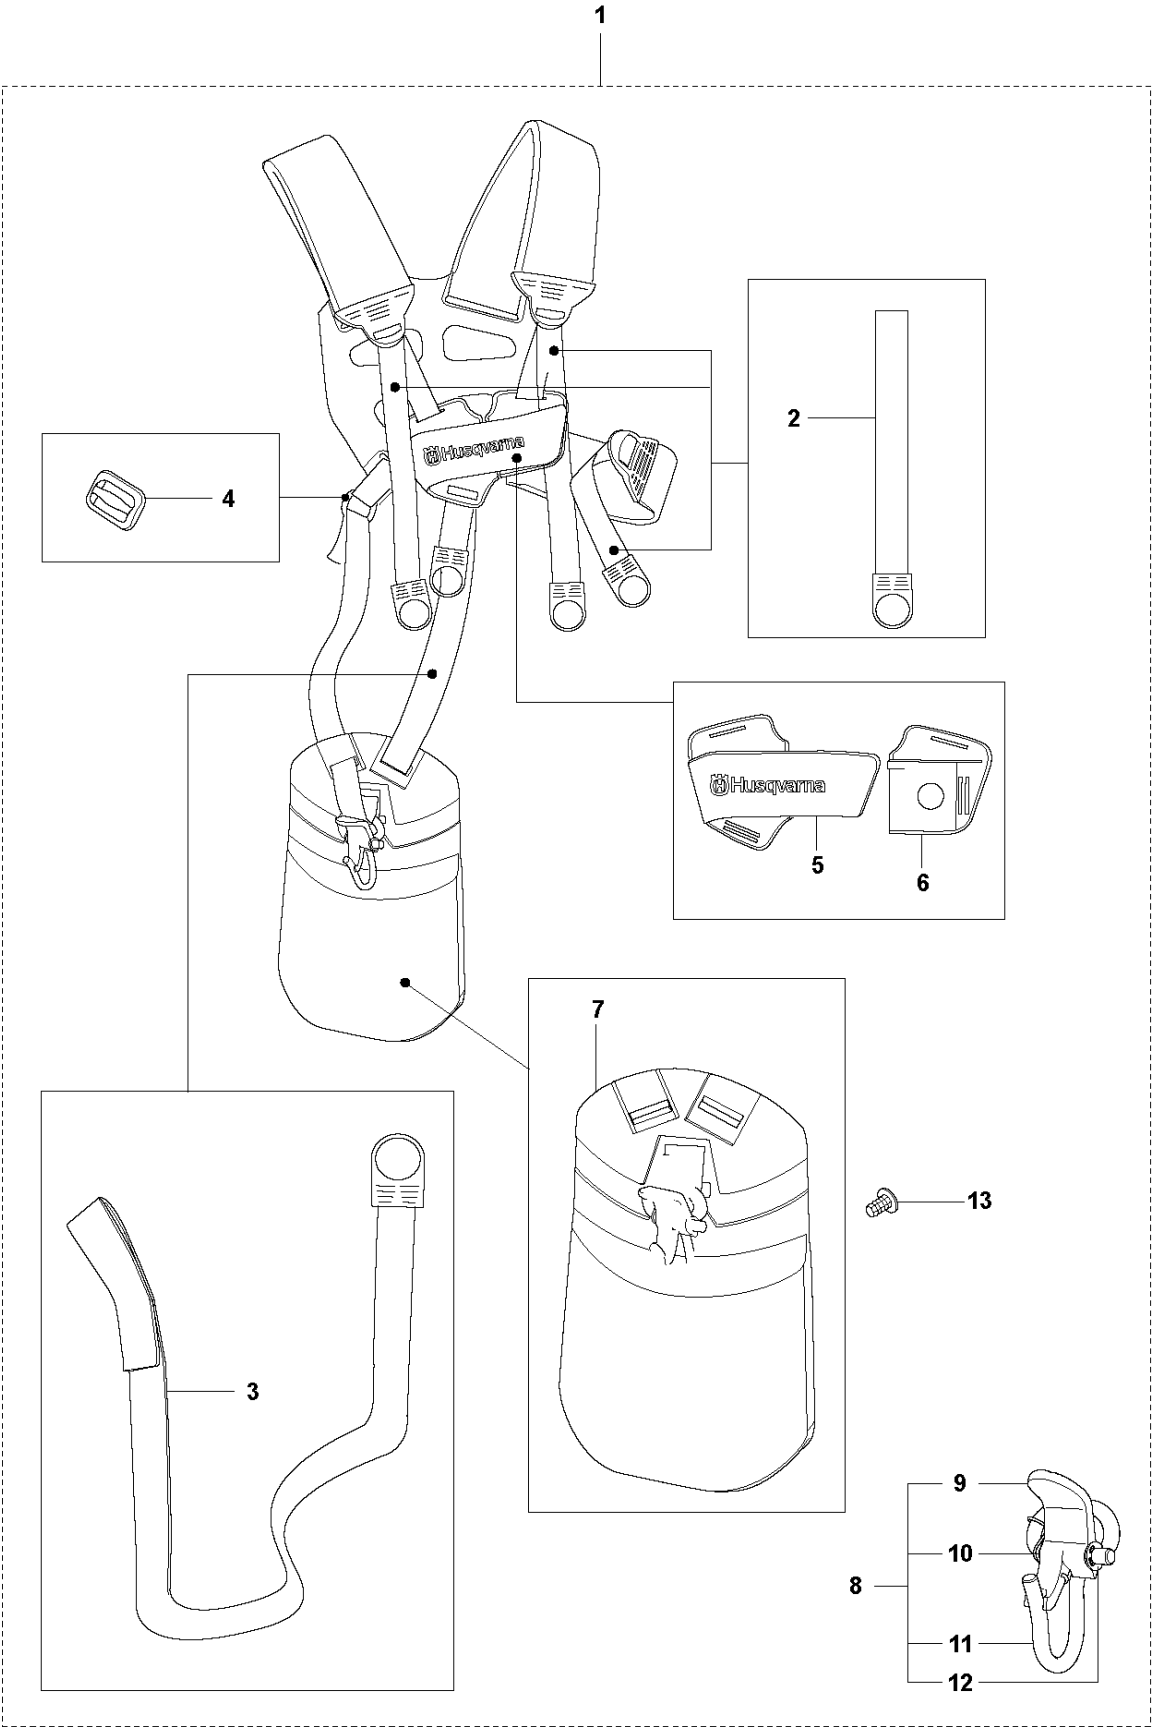

M 524, 525
CYLINDER PISTON & MUFFLER

CYLINDER, PISTON & MUFFLER

524 L, 2013-03

Ref	Part no.	Description	Remark	Qty	Kit
1	544 25 68-01	SCREW		2	
2	578 78 53-01	PLATE		1	
3	504 11 43-01	SCREW		4	
4	577 97 90-01	CYLINDER		1	
5	576 39 87-02	GASKET		1	
6	506 61 81-01	RING		2	
7	577 91 74-01	PISTON		1	
8	505 04 07-01	PIN		1	
9	505 04 52-01	RING		2	
10	580 52 36-01	MUFFLER ASSY		1	
10	585 03 29-01	MUFFLER ASSY	Australia / New Zealand	1	
11	578 40 81-01	GASKET		1	
12	504 11 43-01	SCREW		2	
13	580 51 44-01	SPARK ARRESTER		1	10
14	729 57 74-05	SCREW CRPANT		1	10

S Duo Balance HARNESS

HARNES

524 L, 2013-03

Ref	Part no.	Description	Remark	Qty	Kit
1	537 27 57-01	HARNES		1	
1	537 27 57-03	HARNES	US	1	1
2	503 99 61-01	BAND		3	1
3	503 99 61-03	BAND		1	1
4	537 11 35-01	RETAINER		1	1
5	537 28 84-01	FRONT PIECE		1	1
6	537 28 83-01	FRONT PIECE		1	1
7	537 27 59-01	HIP PAD		1	1
8	502 02 28-01	HOOK		1	1
9	502 02 30-02	LOCK		1	1,8
10	502 02 38-01	SPRING		1	1,8
11	502 02 29-02	HOOK		1	1,8
12	735 31 09-20	E-CLIP		1	1,8
13	537 17 54-01	HIP PAD		3	1