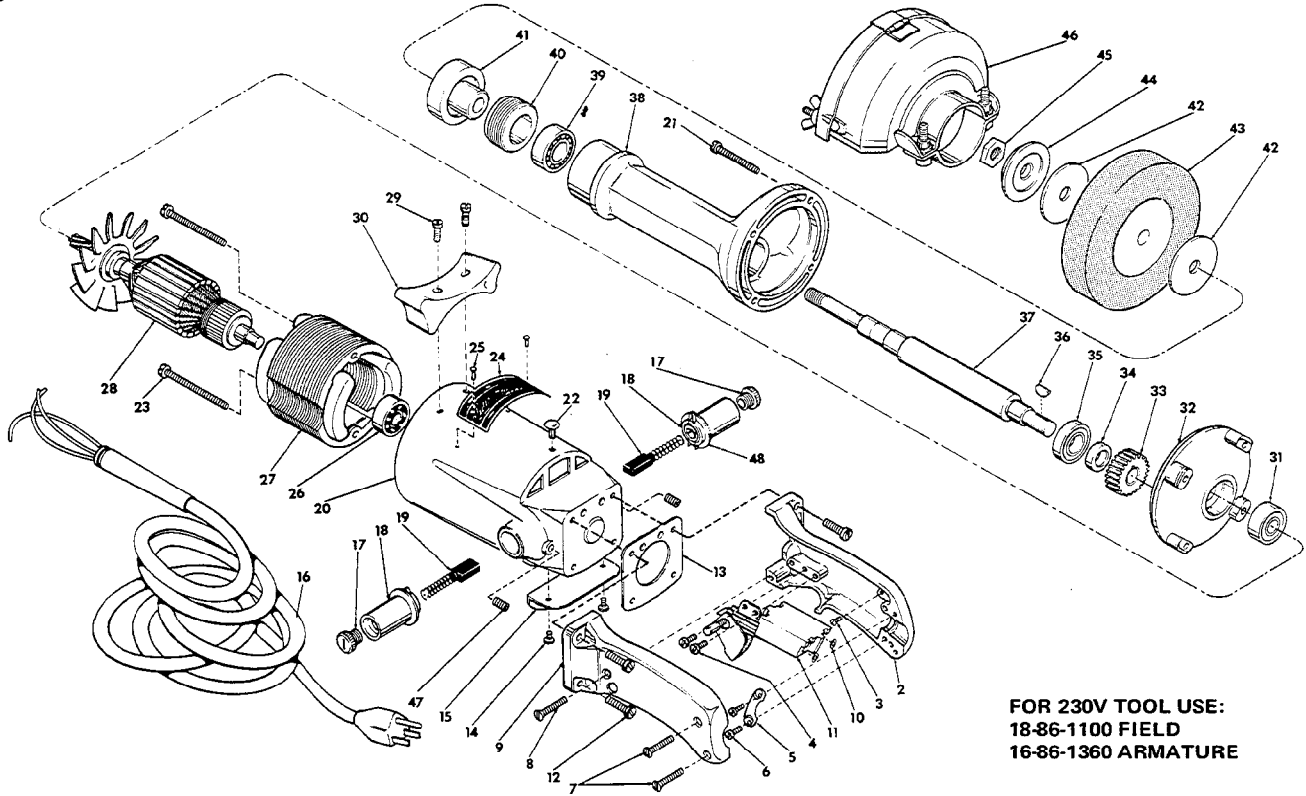

Specify Catalog and Serial No. when ordering parts

4000 R.P.M.

FIG.	PART NO.	DESCRIPTION	NO. REQ.	FIG.	PART NO.	DESCRIPTION	NO. REQ.
★ 1	28-44-1042	Switch Handle Assembly (Includes Fig. Nos. 2, 7, 8 and 9)	(1)	★ 25	06-85-0200	6x1/4 Rd. Hd. Type Z Screw	(2)
2	-	Handle (Switch Mount Side)	(1)	26	02-04-1070	Ball Bearing	(1)
3	06-81-8625	6-32x1/4 Ground Screw	(1)	27	18-82-1110	Field Assembly	(1)
4	06-81-5400	8-32x5/16 Binder Sem	(2)	28	16-82-1450	Armature Assembly	(1)
5	28-17-0200	Clamp Strap	(1)	29	06-81-6950	10-24x1/2 Fil. Hd. Sem	(2)
6	06-81-6150	8-32x1/2 Fil. Hd. Sem	(2)	30	28-79-0241	Tool Rest	(1)
7	06-81-3700	8-32x7/8 Oval Hd. Screw	(2)	31	02-04-1140	Ball Bearing	(1)
8	06-81-3750	8-32x1 Oval Hd. Screw	(1)	32	28-28-1021	Diaphragm	(1)
9	-	Handle (Switch Cover Side)	(1)	33	32-75-2281	Spindle Gear	(1)
10	06-97-1800	Lock Washer	(4)	★ 34	45-36-0221	Spindle Gear Spacer	(1)
11	23-66-0250	Switch	(1)	★ 35	02-04-1515	Ball Bearing	(1)
12	06-81-7620	12-28x3/4 Fil. Hd. Sem	(4)	36	06-42-2000	Woodruff Key	(1)
13	43-86-0050	Handle Insulator	(1)	37	38-50-3901	Spindle	(1)
14	06-81-8650	6-32x1/4 Rd. Hd. Sem	(2)	38	28-50-7601	Spindle Housing	(1)
15	44-66-0100	Cover Plate	(1)	39	02-20-1720	Ball Bearing	(1)
16	22-64-0090	Cord Set	(1)	40	44-40-0180	Lock Nut	(1)
17	23-44-0065	Brush Retaining Screw	(2)	41	43-34-0070	Inner Wheel Flange	(1)
★ 18	22-22-0291	Brush Holder Assy.	(2)	42	45-88-0260	Rubber Washer	(2)
19	22-18-0260	Carbon Brush Assy.	(2)	43	-	Grinding Wheel (select from catalog)	(1)
★ 20	28-50-4564	Motor Housing	(1)	44	43-34-0060	Outer Wheel Flange	(1)
21	06-81-7150	10-24x1-3/8 Fil. Hd. Sem	(4)	45	06-55-3250	5/8-11 Hex Nut	(1)
22	06-77-1400	14x5/16 Driv-In Screw	(1)	★ 46	49-12-0150	Wheel Guard Assy.	(1)
23	06-81-9200	10-24x2-1/2 Rd. Hd. Sem	(2)	47	06-83-2725	1/4-28x3/8 Hdls. Set Screw	(2)
★ 24	12-99-0032	Nameplate	(1)	★ 48	23-86-0060	Washer	(2)