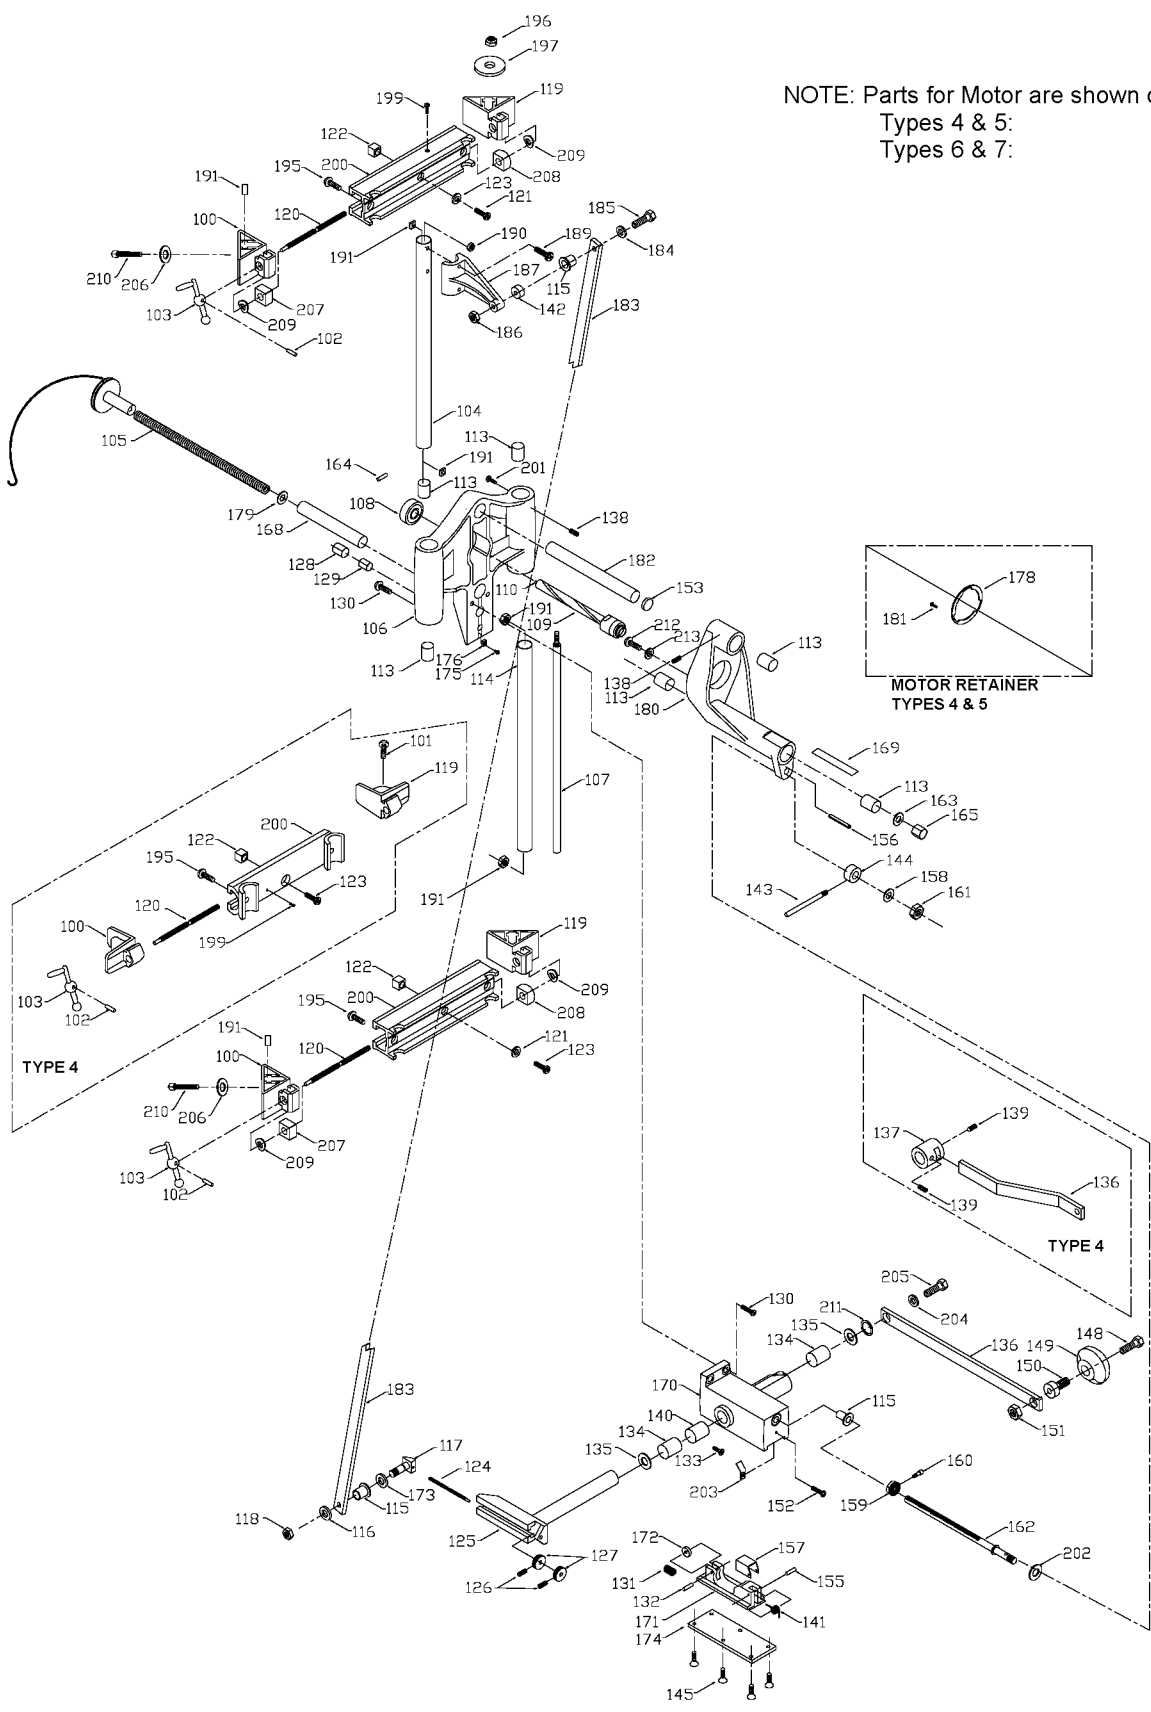

PORTER-CABLE LOCK MORTISER

attempted by trained repairmen. Contact the nearest Porter-Cable Service Center or other competent repair center.

513

Types
4 thru 7

NOTE: Parts for Motor are shown on Parts List:
Types 4 & 5: 5361
Types 6 & 7: 6301

Parts List for 513 Type 7

Item Number	Part Number	Description	Qty Required
100	697216	CLAMP JAW	1
102	695842	SCREW	10
103	882450	HANDLE ASSY	1
104	697212	VERTICLE TUBE LH	1
105	800175	PULLEY	1
105	874605	CABLE KIT	1
106	695486	FRAME ASSY	1
106	800112	FRAME	1
107	804960	HEIGHT ROD	4
108	890031	BEARING	1
109	695474	CUTTER SHAFT ASSY	1
110	696696	SCREW	10
113	800113	BRONZE BUSHING	10
114	697211	VERTICLE TUBE RH	1
115	845840	BUSHING	10
116	801349	WASHER	10
117	695643	CRANK PIN	1
118	698297	LOCKNUT	10
119	697216	CLAMP JAW	1
120	697215	CLAMP SCREW	1
121	863428	WASHER	10
122	697209	CENTER BLOCK	1
123	804309	SCREW	1
124	882259	KNOB/SHAFT KIT	1
125	697225	CRANK	1
126	804360	SCREW	10
127	800145	KNOB	1

Parts List for 513 Type 7

Item Number	Part Number	Description	Qty Required
128	695454	DUST COVER	1
129	800201	TUBE	1
130	803403	SCREW	10
131	800127	SPRING	10
132	800124	PIN	10
133	804595	SCREW	10
134	800140	BUSHING	10
135	859731	WASHER	1
136	697230	CRANK LEVER	1
138	862554	SET SCREW	10
140	695462	CAM	1
141	695470	PAWL SPRING	10
142	866795	SPACER	10
143	695464	LEVER	1
144	695466	COLLAR	1
145	800120	SCREW	10
148	800137	BOLT	10
149	800374	KNOB	1
150	800135	BUSHING	10
151	862155	NUT	10
152	689229	SCREW	10
153	695453	PLUG	1
155	695458	PIN	10
156	695457	ROLL PIN	10
157	695463	PAWL	1
158	801377	WASHER	10
159	695471	COLLAR & O-RING	1