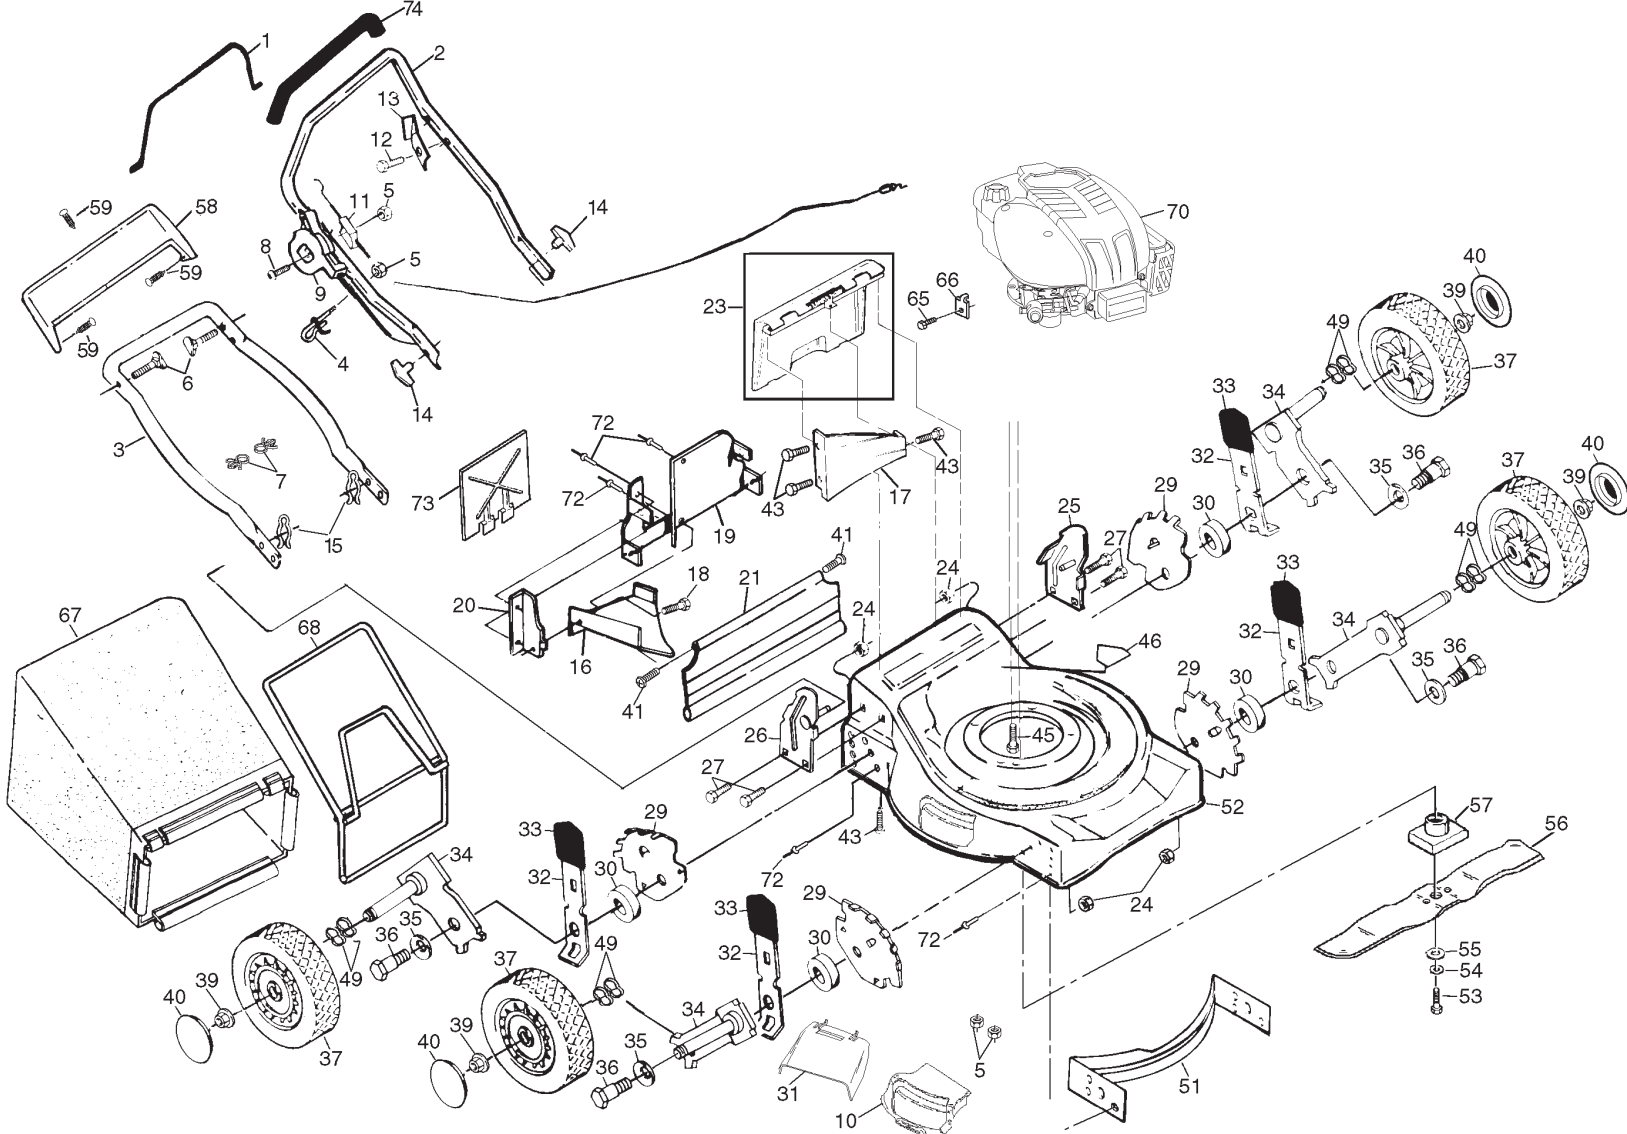

REPAIR PARTS

REAR BAGGER ROTARY MOWER MODEL NO. 510 (954140051A)

REPAIR PARTS

REAR BAGGER ROTARY MOWER MODEL NO. 510 (954140051A)

15

KEY NO.	PART NO.	DESCRIPTION	KEY NO.	PART NO.	DESCRIPTION
1	532850735	Control Bar	33	532701037	Selector Knob
2	532131815	Upper Handle	34	532149857	Axle Arm Assembly
3	532157082	Lower Handle	35	532062335	Belleville Washer
4	532132001	Rope Guide	36	532142748	Shoulder Bolt 3/8-16
5	532063601	Locknut 1/4-20	37	532750550	Wheel Assembly
6	532131959	Handle Bolt	39	532083923	Flanged Locknut
7	532066426	Wire Ties	40	532157008	Hubcap
8	532144929	Hex Washer Head Screw 1/4-20 x 2-1/8	41	532088652	Hinge Screw
9	532700417	Throttle Control	43	532054583	Hex Tapping Screw 1/4-20 x 1/2
10	532150756	Combi-cut Door Kit	45	532150406	Hex Head Thread Rolling Screw 3/8-16 x 1
11	532130861	Engine Zone Control Cable	46	532107339	Danger Decal
12	532750097	Hex Washer Head Screw #10-24 x 1/2	49	532057143	Wave Washer
13	532125162	Up-Stop Bracket	51	532144961	Front Baffle Kit
14	532136376	Handle Knob	52	532154697	Housing Assembly (Incl. Ref. #46)
15	532051793	Hairpin Cotter	53	532851084	Hex Head Screw 3/8-24 x 1-3/8 Grd. 8
16	532125378	Discharge Baffle	54	532850263	Helical Lockwasher
17	532125035	Rear Baffle	55	532851074	Hardened Washer
18	532150050	Hex Head Screw #10-24 x 1/2	56	532145106	20" Blade
19	532138865	Back Plate	57	532850977	Blade Adapter
20	532138866	Side Baffle	58	532157070	Trim Plate
21	532140657	Rear Skirt	59	532701477	Push-in Fastener
23	532147613	Rear Door Assembly Kit (Incl. Ref. # 58)	65	532083816	Screw #10 x 5/8
24	532751592	Locknut 3/8-16	66	532213146	* Cable Clamp
25	532153030	Handle Bracket Assembly (Left)	67	532800386	Grass Bag
26	532153029	Handle Bracket Assembly (Right)	68	532088614	Catcher Frame
27	532150078	Screw 5/16-18 x 3/4	70	-----	* Engine - Briggs & Stratton, Model No. 121602
29	532139901	Wheel Adjusting Bracket	72	532128415	Pop Rivet
30	532146630	Spacer	73	532142167	Mulcher Plate
31	532150653	Clip-on Discharge Guard	74	532155890	Handle Grip
32	532141730	Selector Spring	--	532157090	Combi-cut Decal
			--	532162334	Owners Manual (English/French)