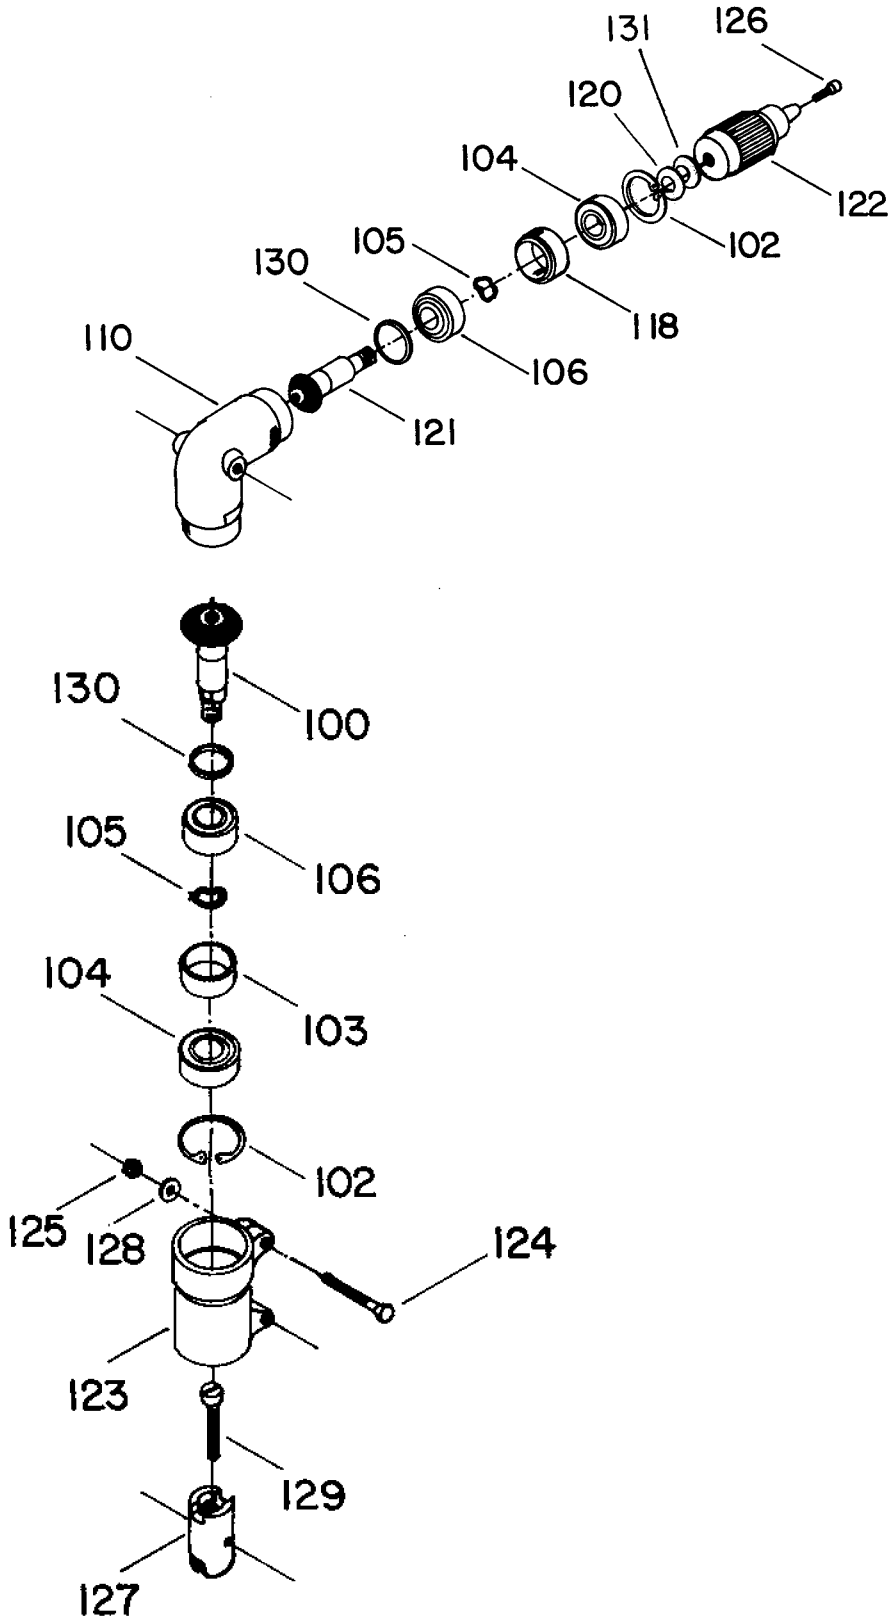

RIGHT ANGLE DRIVE

Parts List for 5079 Type 3

Item Number	Part Number	Description	Qty Required
100	000000-00	No Longer Available	1
102	861737	RING	10
103	697518	LOW SPEED SPACER	1
104	803831SV	BEARING	3
105	861738	RING	10
106	862159	BEARING	3
110	697522	BODY	1
118	697519	HIGH SPEED SPACER	1
120	892251	SPACER	10
121	878241	HIGH SPEED SHAFT KIT	1
122	865344	CHUCK	1
123	848661	SLEEVE	1
124	861849	SCREW	10
125	862155	NUT	10
126	885157	SCREW	1
127	000000-00	No Longer Available	1
127	696794	COUPLING	1
127	862215	COUPLING	1
128	823374	WASHER	10
129	885158	SCREW	10
129	865821	SCREW	10
130	862601	WASHER	10
131	873579	BRASS WASHER	1
132	875134	CHUCK KEY	1
133	873574	WRENCH OPEN END	1
134	873580	PIN WRENCH (5079)	1
800	801945	TUBE GREASE	1

Parts List for 5079 Type 3

Item Number	Part Number	Description	Qty Required
800	801946	LUBE	1

COPYRIGHT© 2005. All Rights Reserved.

Parts list, pricing, and availability subject to change. Please visit www.dewaltservicenet.com for current parts information.