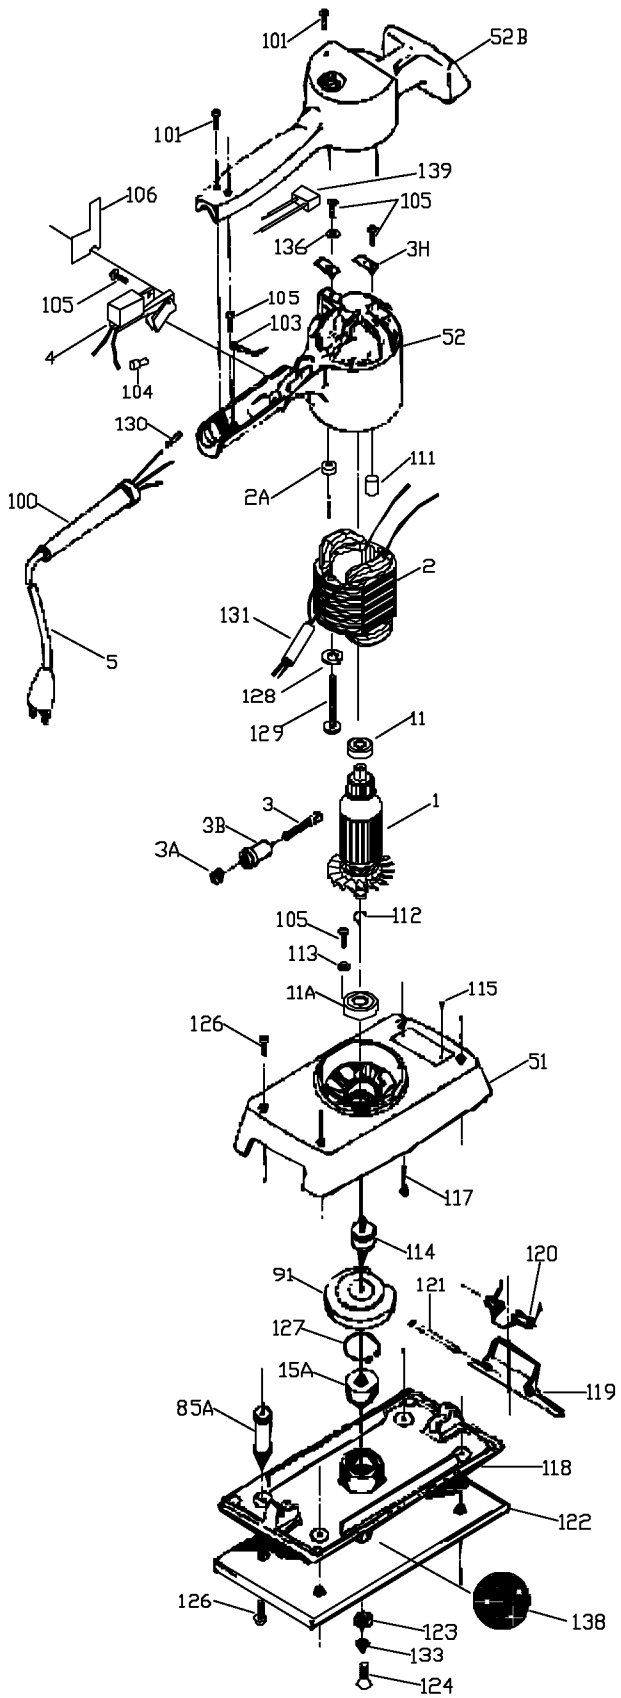

PORTER-CABLE FINISHING SANDER

attempted by trained repairmen. Contact the nearest Porter-Cable Service Center or other competent repair center

505H
8505

Parts List for 505H Type 3

Item Number	Part Number	Description	Qty Required
1	873129	ARMATURE	1
1	693920	ARMATURE	1
2	904264	SS/A-FIELD	1
2	693921	FIELD	1
3	N031653	BRUSH	2
3	904094	BRUSH	2
3	823727	CAP	1
3	844089	BRUSH HOLDER	2
3	801271	CLIP	1
4	802441	SWITCH	1
5	879182	CORD	1
5	879758	CORD-EURO	1
11	855284	BEARING	3
11	681552SV	BALL BEARING	3
15	330003-13	BEARING,BALL	3
51	685981	BASE	1
52	693914	MOTOR HOUSING	1
52	683202	CAP	1
85	912595	POST	1
91	874574	COUNTERWEIGHT	1
100	838270	SLEEVE	1
101	878813	SCREW	10
103	849314	TERM	1
104	682063	CONNECTOR VS	1
105	882187	SCREW	10
106	844684	GUARD	1
111	842597	PLUG	1

Parts List for 505H Type 3

Item Number	Part Number	Description	Qty Required
112	853455	RING	10
113	800471	WASHER	10
114	844414	COUPLING	1
115	801374	SCREW	10
117	844644	SCREW	10
118	846457SV	PAD	1
119	844094	CLAMP	1
120	844095	SPRING	10
121	691862	PIN	1
122	13598	STIK-IT PAD 505	1
122	895035	PAD ASSEMBLY	1
122	846456	FELT PAD	1
123	681898	WASHER	10
124	845974	SCREW	10
126	684881	SCREW	10
126	681637	SCREW	10
127	802426	RING	10
129	681260	SCREW & WASHER	10
129	853480	SCREW	10
130	802303	CONNECTOR	1
131	879363	SLEEVING	1
133	841851	WASHER	10
136	802995	WASHER	10
138	000000-00	No Longer Available	1
139	903653	FILTER	1
140	903652	CAPACITOR	1
141	855628	LEAD	1