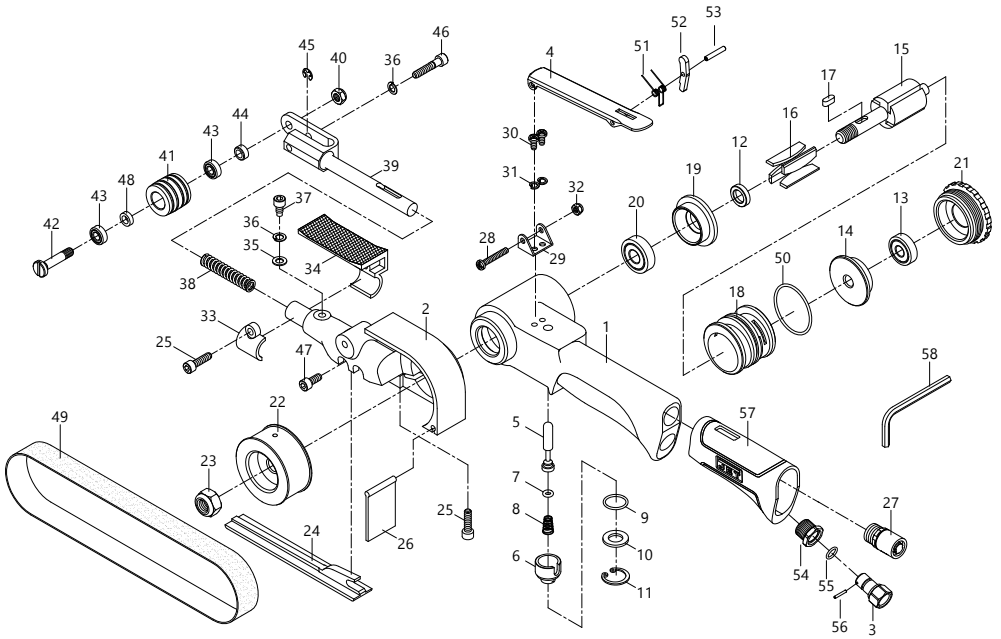

#505751, JAT-751, Mini Belt Sander – parts list

Index	Part No.	Description	Qty
1	JAT751-01	Housing (incl. #57 Grip)	1
2	JAT751-02	Guard	1
	JAT751-02A	Guard Subassembly (w/#26)	
3	JSM6100-03	Air inlet	1
4	JSM6100-04	Throttle lever	1
	JSM6100-04A	Throttle lever assembly (incl. #4,51,52,53)	1
5	JSM6100-05	Valve stem	1
6	JSM6100-06	Valve	1
7	SM-30107	O-Ring 3.9x1.9	1
8	JSM6100-08	Spring	1
9	JSM6100-09	O-Ring 14.5x1.5	1
10	JSM6100-10	Spacer	1
11	JSM6100-11	Retaining ring RTW-18	1
12	JAT751-12	Spacer	1
13	BB-608ZZ	Ball bearing 608ZZ	1
14	JAT751-14	Rear end plate	1
15	JAT751-15	Rotor	1
16	JAT751-16	Rotor vane	4
17	JAT751-17	Key 4x4x10	1
18	JAT751-18	Cylinder	1
19	JAT751-19	Front end plate	1
20	BB-6000ZZ	Ball bearing 6000ZZ	1
21	JAT751-21	Cap	1
22	JAT751-22	Drive pulley	1
23	TS-1541041	Nylon lock hex nut M10	1
24	JAT751-24	Shoe	1
25	JHM610-54	Socket hd cap screw M5x18L	1
26	JAT751-26	Dust shield	1
27	JAT751-27	Silencer	1
28	JSM6100-27	Pan head screw M4x25	1

Index	Part No.	Description	Qty
29	JSM6100-57	Lever support	1
30	TS-2284082	Pan hd screw M4x8L	2
31	TS-2361041	Spring washer M4	2
32	TS-2331041	Lock nut M4	1
33	JAT751-33	Bushing	1
34	JAT751-34	Finger pad	1
35	TS-1550031	Flat washer M5	1
36	TS-2361051	Spring washer M5	1
37	TS-1502011	Socket hd cap screw M5x8L	1
38	JAT751-38	Spring	1
39	JAT751-39	Arm	1
40	TS-2331061	Nylon lock hex nut M6	1
41	JAT751-41	Idle pulley	1
42	JAT751-42	Idle pulley shaft	1
43	BB-686ZZ	Ball bearing 686ZZ	2
44	JAT751-44	Spacer	1
45	JAT741-09	Retaining ring ETWJ-4	1
46	JAT751-46	Bolt	1
47	TS-1502031	Socket hd cap screw M5x12L	1
48	JAT751-48	Spacer	1
49	JAT751-49	Sanding belt 120G	1
50	JSM3330-49	O-Ring 26.7x1.78	1
51	JSM6100-48	Spring	1
52	JSM6100-47	Safety lever	1
53	40337	Spring pin 3x18L	1
54	JSM6100-51	Screw	1
55	SM-40130	O-Ring 8.8x1.7	1
56	JSM6100-52	Pin 2x13.8	1
57	JAT750-46	Rubber Grip	1
58	TS-152705	Hex wrench 4mm	1