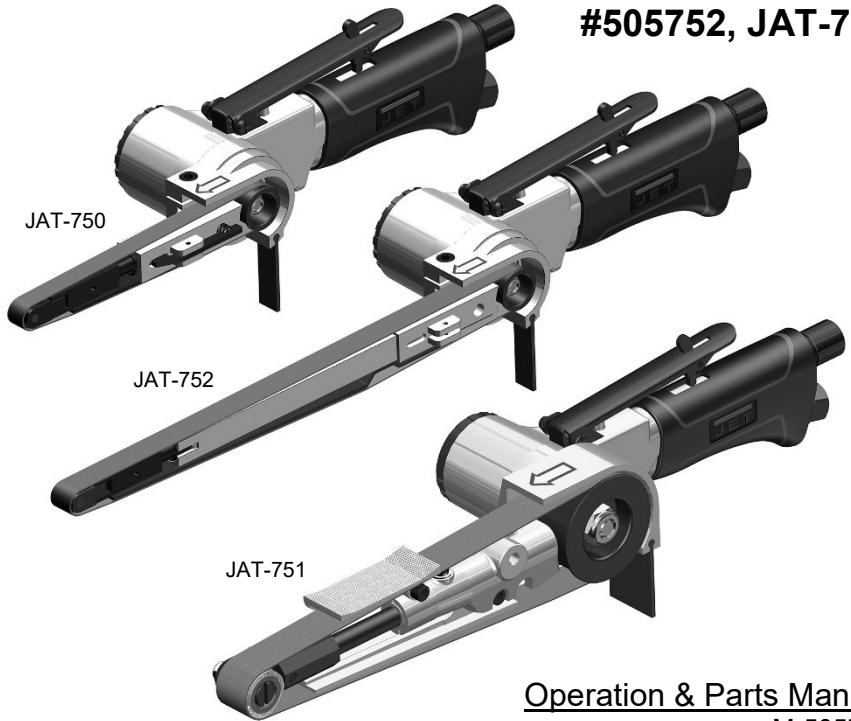

Pneumatic Mini Belt Sander

#505750, JAT-750

#505751, JAT-751

#505752, JAT-752

Operation & Parts Manual

M-505750

Edition 3

11/2018

#505751, JAT-751, Mini Belt Sander – parts list

Index	Part No.	Description	Qty
1	JAT751-01	Housing (incl. #57 Grip)	1
2	JAT751-02	Guard	1
	JAT751-02A	Guard Subassembly (w/#26)	
3	JSM6100-03	Air inlet	1
4	JSM6100-04	Throttle lever	1
	JSM6100-04A	Throttle lever assembly (incl. #4,51,52,53)	1
5	JSM6100-05	Valve stem	1
6	JSM6100-06	Valve	1
7	SM-30107	O-Ring 3.9x1.9	1
8	JSM6100-08	Spring	1
9	JSM6100-09	O-Ring 14.5x1.5	1
10	JSM6100-10	Spacer	1
11	JSM6100-11	Retaining ring RTW-18	1
12	JAT751-12	Spacer	1
13	BB-608ZZ	Ball bearing 608ZZ	1
14	JAT751-14	Rear end plate	1
15	JAT751-15	Rotor	1
16	JAT751-16	Rotor vane	4
17	JAT751-17	Key 4x4x10	1
18	JAT751-18	Cylinder	1
19	JAT751-19	Front end plate	1
20	BB-6000ZZ	Ball bearing 6000ZZ	1
21	JAT751-21	Cap	1
22	JAT751-22	Drive pulley	1
23	TS-1541041	Nylon lock hex nut M10	1
24	JAT751-24	Shoe	1
25	JHM610-54	Socket hd cap screw M5x18L	1
26	JAT751-26	Dust shield	1
27	JAT751-27	Silencer	1
28	JSM6100-27	Pan head screw M4x25	1