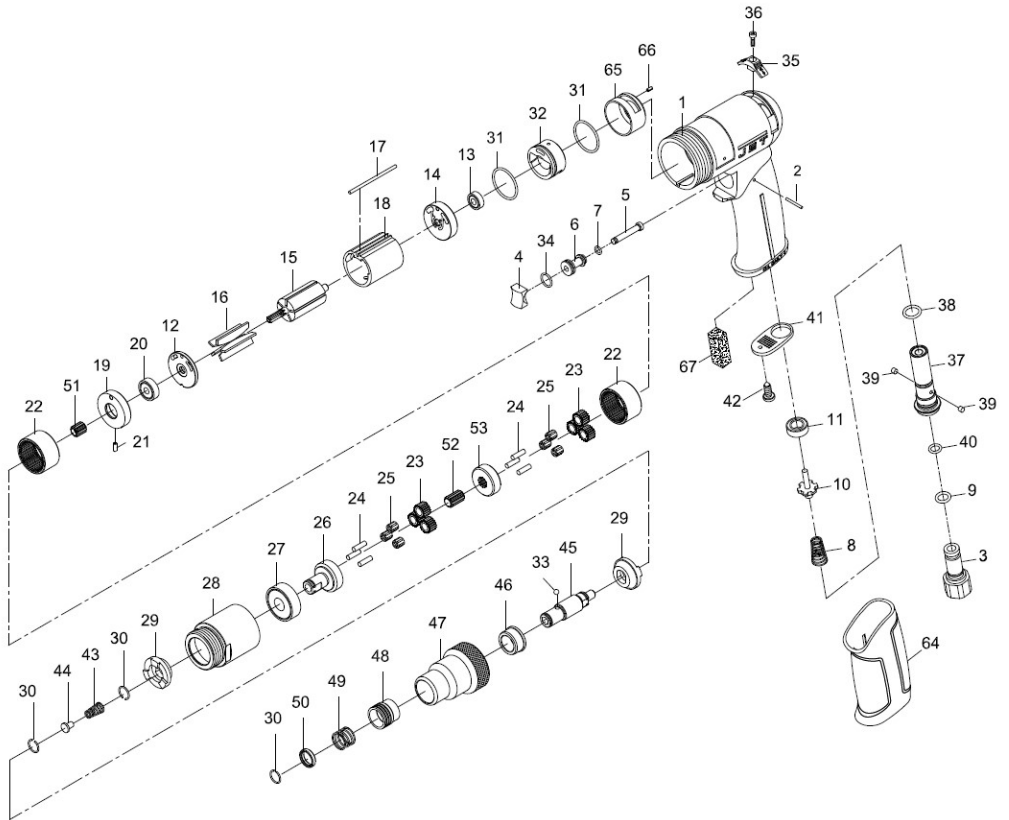

Stock No.:
Serial No.:
Purchased from:
Date purchased:

JET
427 New Sanford Road
LaVergne, TN 37086
Ph.: 800-274-6848
www.jettools.com

Copyright © 2017 JET

#505650, JAT-650, 1/4-inch Screwdriver – exploded view

#505650, JAT-650, 1/4-inch Screwdriver – parts list

Index	Part No.	Description	Qty
1	JAT610-01	Motor housing	1
2	JSM7572-02	Pin 2x18.8	1
3	JSM7572-03	Air inlet	1
4	JSM7572-04	Trigger	1
5	JSM7572-05	Valve stem	1
6	JSM7572-06	Valve bushing	1
7	40333-12	O-Ring 6x1.5	1
8	73108	Valve spring	1
9	70109NPN	O-Ring 9.8x1.9	1
10	JSM7572-146	Valve stem	1
11	JSM7572-145	Rubber spacer	1
12	80214	End plate	1
13	BB-696ZZ	Ball bearing 696ZZ	1
14	JSM7572-14	Rear end plate	1
15	80215	Rotor	1
16	JSM7572-16	Rotor vane	5
17	JSM7572-17	Pin 2.5x55	1
18	JSM7572-18	Cylinder	1
19	JSM7572-19	Front end plate	1
20	BB-626ZZ	Ball bearing 626ZZ	1
21	70117	Spring pin 2x5L	1
22	80222	Internal gear	2
23	70423-14	Planet gear	6
24	30124	Pin 4x13.8L	6
25	70428	Needle bearing 4x6x8	6
26	80226	Work spindle	1
27	BB-6201Z	Ball bearing 6201Z	1
28	80328	Clamp nut	1
29	80429	Drive dog	2

Index	Part No.	Description	Qty
30	80230	Retaining ring	3
31	JSM3330-49	O-Ring 26.7x1.78	2
32	JSM7572-32	Reversing valve	1
33	SB-1/8	Steel ball 1/8in.	1
34	80209	O-Ring 12x1.6	1
35	JSM7572-35	Reversing valve knob	1
36	JSM7572-36	Screw M3x10	1
37	JSM7572-37	Fixed shaft	1
38	JSM7572-38	O-Ring 10.8x2	1
39	JSM7572-39	Pin 3x3	2
40	JSM3330-46	O-Ring 7.5x1.5	1
41	JSM7572-41	Exhaust diffuser	1
42	JSM7572-42	Screw TS2.9	1
43	80220	Spring	1
44	80221	Spring guide	1
45	80432	Cam spindle	1
46	80435	Clutch bushing	1
47	80436	Clutch housing	1
48	80242	Ball retainer	1
49	80243	Spring	1
50	80244	Washer	1
51	SM-70420	Pinion gear	1
52	SM-70421	Center gear	1
53	SM-70427	Reduction spindle	1
64	JSM7572-64	Rubber grip	1
65	JSM7572-65	Reverse valve case	1
66	JSM5430-42	Spring pin 2x4L	1
67	JSM7572-67	Damping material	1