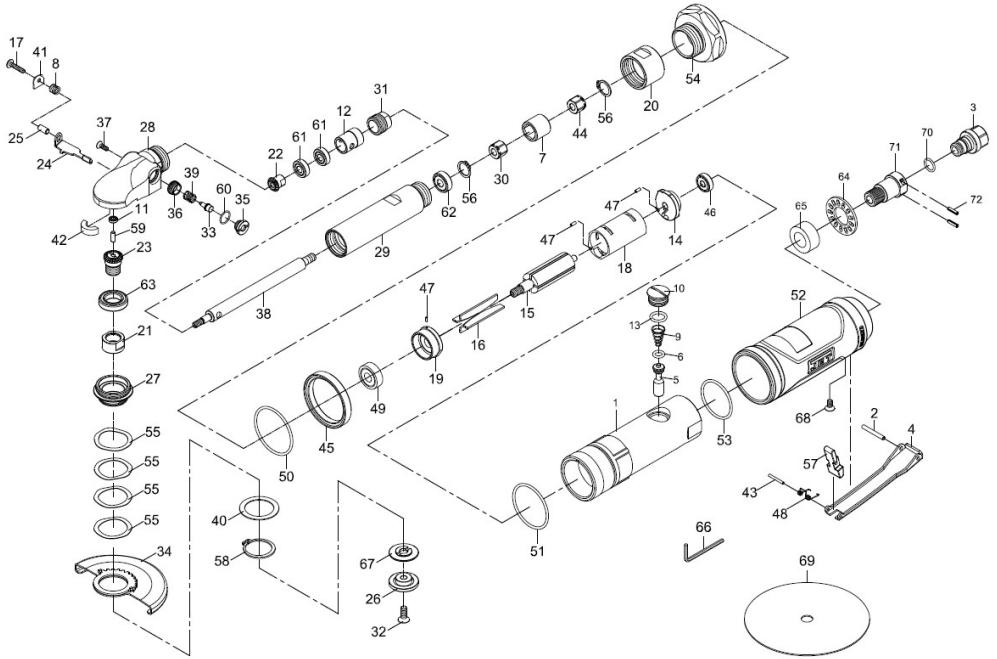

Copyright © 2016 JET

#505483, JAT-483 Extended Cut-Off Tool – exploded view

#505483, JAT-483 Extended Cut-Off Tool – parts list

Index	Part No.	Description	Qty
1	JAT480-01	Motor Housing	1
2	SM-30102	Spring Pin 3x24L	1
3	JAT480-03	Air Inlet 1/4-18 NPT	1
4	JAT480-04	Throttle Lever	1
5	JAT480-05	Valve Shaft	1
6	70107	O-Ring 4.8x2.2mm	1
7	JAT483-07	Connector	1
8	JAT483-08	Spring	1
9	JAT480-08	Valve Spring	1
10	JAT480-10	Plug	1
11	BB-684ZZ	Ball Bearing 684ZZ	1
12	JAT483-12	Bushing	1
13	70123	O-Ring 11.8x2.4mm	1
14	JAT480-14	Rear End Plate	1
15	JAT483-15	Rotor	1
16	JAT480-16	Rotor Vane	4
17	JAT483-17	Screw M4x20L	1
18	JAT480-18	Cylinder	1
19	JAT483-19	Front End Plate	1
20	JAT483-20	Connector Nut	1
21	JAT483-21	Lock Nut	1
22	JAT483-22	Bevel Gear	1
23	JAT483-23	Bevel Gear	1
24	JAT483-24	Lock Bar	1
25	JAT483-25	Bushing	1
26	JAT483-26	Flange Nut	1
27	JAT483-27	Lock Nut	1
28	JAT483-28	Front Housing	1
29	JAT483-29	Connector Pipe	1
30	JAT483-30	Nut	1
31	JAT483-31	Lock Nut	1
32	TS-1514021	Flat Hd Soc Screw M6x16L	1
33	JAT483-33	Spindle Lock Pin	1
34	JAT483-34	Disc Guard	1
35	JAT483-35	Button Seat	1
36	JAT483-36	Nut	1
37	JAT483-37	Screw M4x12L	1