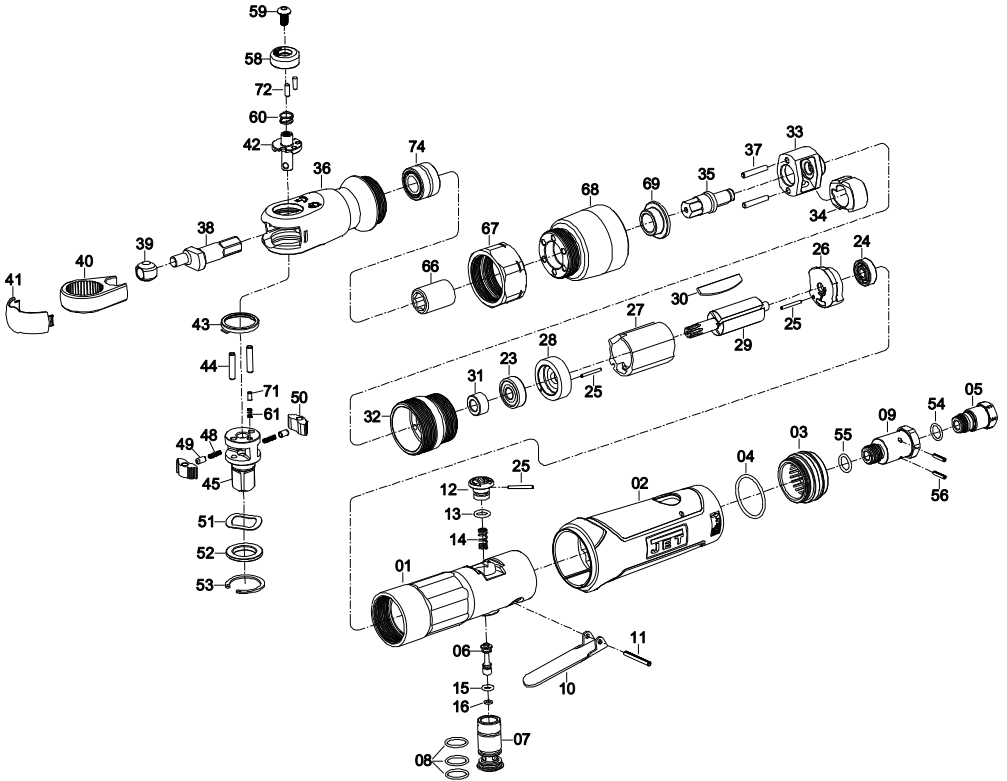

Copyright © 2015 JET

#505323, JAT-323, 1/2-inch Ratchet Wrench – exploded view

#505323, JAT-323, 1/2-inch Ratchet Wrench – parts list

Index	Part No.	Description	Qty
1	JAT322-01	Motor housing	1
2	JAT322-02	Rubber grip	1
3	JAT322-03	Exhaust deflector	1
4	JAT312-09	O-Ring S29 NBR ø28.5x2	1
5	JAT322-05	Air inlet	1
6	JAT322-06	Throttle valve stem	1
7	JAT322-07	Air regulator valve	1
8	JAT124-23	O-Ring S14 NBR ø13.5x1.5	3
9	JAT322-09	Air inlet connector	1
10	JAT322-10	Throttle lever	1
11	JAT322-11	Spring pin ø3x22 1050	1
12	JAT322-12	Air regulator dial	1
13	JAT312-13	O-Ring P8 NBR ø7.8x1.9	1
14	JAT322-14	Throttle valve spring	1
15	JAT312-15	O-Ring P5 NBR ø4.8x1.9	1
16	JAT322-16	O-Ring SS4.5 NBR ø4x1	1
23	BB-608ZZ	Ball bearing 608ZZ C3	1
24	BB-626ZZ	Ball bearing 626ZZ C3	1
25	JAT322-25	Spring pin 2x18 1015	3
26	JAT322-26	Rear end plate	1
27	JAT322-27	Cylinder	1
28	JAT322-28	Front end plate	1
29	JAT322-29	Rotor	1
30	JAT322-30	Rotor vane	4
31	JAT322-31	Spacer	1
32	JAT322-32	Hammer case pilot	1
33	JAT322-33	Hammer cage	1
34	JAT322-34	Hammer	1
35	JAT322-35	Hammer shaft	1
36	JAT322-36	Ratchet housing assembly	1