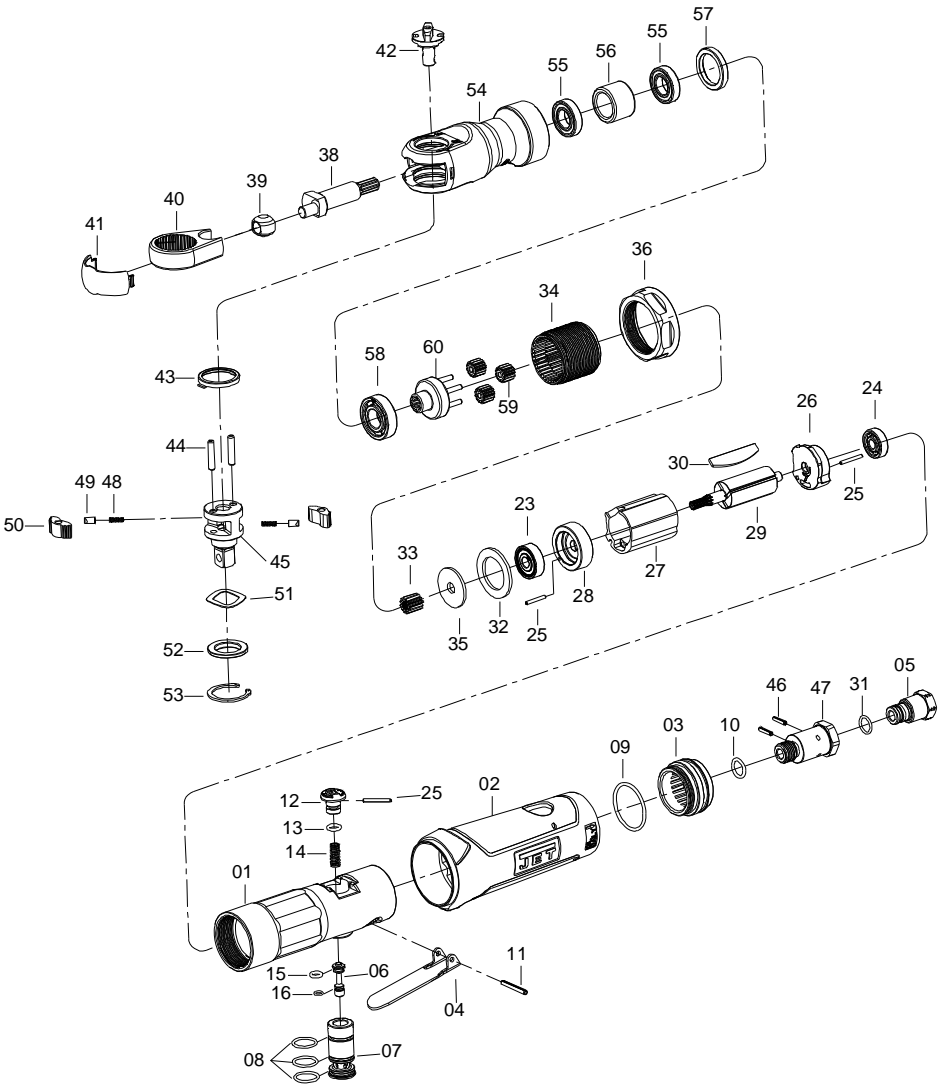

www.jettools.com

Copyright © 2015 JET

#505312, JAT-312, 3/8-inch Ratchet Wrench – exploded view

#505312, JAT-312, 3/8-inch Ratchet Wrench – parts list

Index	Part No.	Description	Qty
1	JAT312-01	Motor housing	1
2	JAT312-02	Rubber grip	1
3	JAT312-03	Exhaust deflector	1
4	JAT312-04	Throttle lever	1
5	JAT312-05	Air inlet	1
6	JAT312-06	Throttle valve stem	1
7	JAT312-07	Air regulator valve	1
8	JAT312-08	O-Ring S-14 (13.5x1.5) NBR	3
9	JAT312-09	O-Ring S-29 (2x28.5) NBR	1
10	JAT312-10	O-Ring P10 (9.8x1.9)	1
11	JAT312-11	Spring pin ϕ 3x22 1015	1
12	JAT312-12	Air regulator dial	1
13	JAT312-13	O-Ring P8 (7.8x1.9) NBR	1
14	JAT312-14	Spring	1
15	JAT312-15	O-Ring P5 (4.8x1.9) NBR	1
16	JAT312-16	O-Ring NBR ϕ 4x1	1
23	BB-627ZZ	Ball bearing 627ZZ	1
24	BB-626ZZ	Ball bearing 626ZZ	1
25	JAT312-25	Spring pin ϕ 2x18 1015	3
26	JAT312-26	Rear end plate	1
27	JAT312-27	Cylinder	1
28	JAT312-28	Front end plate	1
29	JAT312-29	Rotor	1
30	JAT312-30	Rotor vane	4
31	JAT312-31	O-Ring S-10 (9.5x1.5) NBR	1
32	JAT312-32	Washer	1
33	JAT312-33	Pinion gear	1

Index	Part No.	Description	Qty
34	JAT312-34	Ring gear	1
35	JAT312-35	Washer	1
36	JAT312-36	Coupling nut	1
38	JAT312-38	Crank shaft	1
39	JAT312-39	Drive bushing	1
40	JAT312-40	Ratchet yoke	1
41	JAT312-41	Ratchet housing cover	1
42	JAT312-42	Direction switch	1
43	JAT312-43	Thrust washer	1
44	JAT312-44	Pin ϕ 4x19.8L SUJ2	2
45	JAT312-45	Ratchet anvil assembly 3/8in.	1
46	JAT312-46	Spring pin ϕ 2.5x12	2
47	JAT312-47	Air inlet connector	1
48	JAT312-48	Ratchet spring	2
49	JAT312-49	Ratchet lock pin	2
50	JAT312-50	Ratchet pawl	2
51	JAT312-51	Wave washer	1
52	JAT312-52	Thrust washer	1
53	JAT312-53	Retaining ring IR-26	1
54	JAT312-54	Ratchet housing assembly	1
55	BB-6901ZZ	Ball bearing 6901ZZ	2
56	JAT312-56	Bushing	1
57	JAT312-57	Spacer	1
58	R8ZZ	Ball bearing R8 ZZ	1
59	JAT312-59	Planet gear	3
60	JAT312-60	Planet gear carrier	1