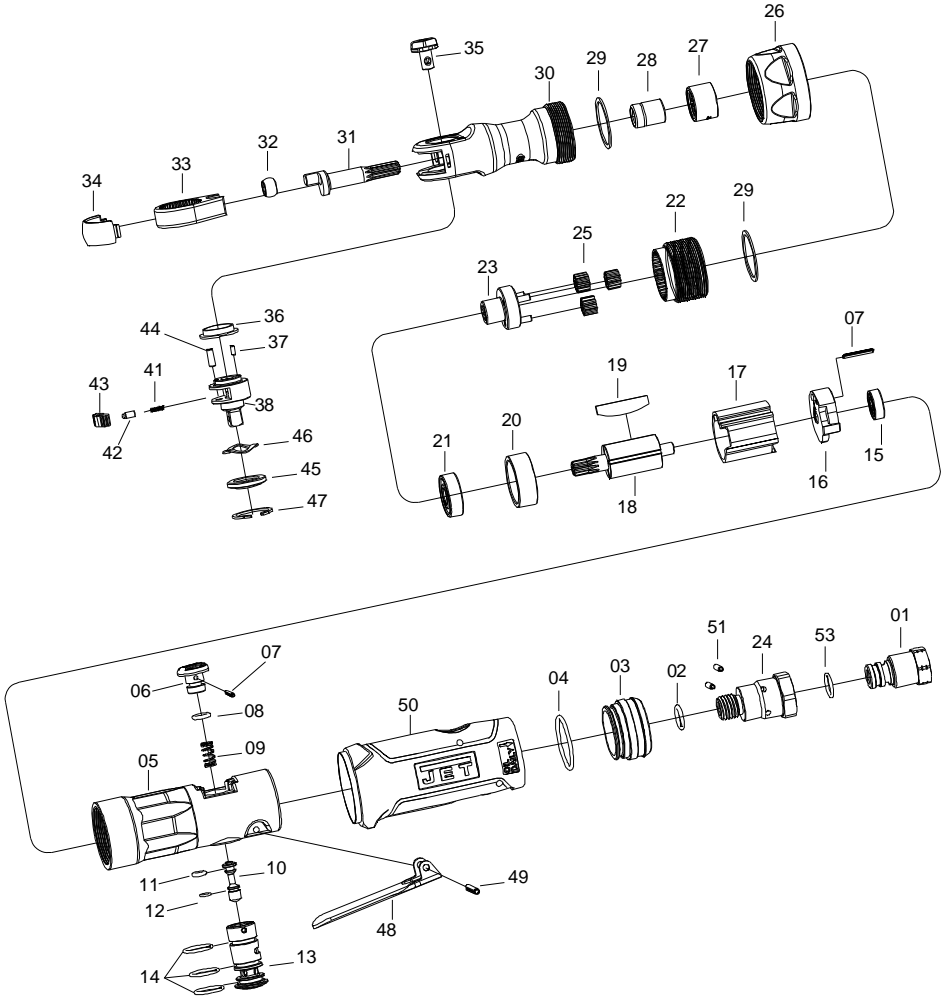

Pneumatic Ratchet Wrench

#505310, JAT-310

#505312, JAT-312

#505313, JAT-313

Operation & Parts Manual

M-505310

Edition 2

06/2015

www.jettools.com

Copyright © 2015 JET

#505310, JAT-310, 1/4-inch Ratchet Wrench – exploded view

#505310, JAT-310, 1/4-inch Ratchet Wrench – parts list

Index	Part No.	Description	Qty
1	JAT310-01	Air inlet	1
2	JAT310-02	O-Ring P9 NBR ø8.8x1.9	1
3	JAT310-03	Exhaust deflector	1
4	JAT310-04	O-Ring AS022 NBR ø25.12x1.78	1
5	JAT310-05	Motor housing	1
6	JAT310-06	Air regulator dial	1
7	JAT310-07	Spring pin ø2x16 1050	2
8	JAT310-08	O-Ring P6 NBR ø5.8x1.9	1
9	JAT310-09	Spring	1
10	JAT310-10	Throttle valve stem	1
11	JAT310-11	O-Ring P4 NBR ø3.8x1.9	1
12	JAT310-12	O-Ring SS4.5 NBR ø4x1	1
13	JAT310-13	Air regulator valve	1
14	JAT310-14	O-Ring S12 11.5x1.5	3
15	BB-696ZZ	Ball bearing 696ZZ-1C3	1
16	JAT310-16	Rear end plate	1
17	JAT310-17	Cylinder	1
18	JAT310-18	Rotor	1
19	JAT310-19	Rotor vane	4
20	JAT310-20	Front end plate	1
21	BB-608ZZ	Ball bearing 608ZZ-C3	1
22	JAT310-22	Ring gear	1
23	JAT310-23	Planet gear carrier	1
24	JAT310-24	Air inlet connector	1
25	JAT310-25	Planet gear	3

Index	Part No.	Description	Qty
26	JAT310-26	Coupling nut	1
27	PB150-058	Ball bearing HK1212	1
28	JAT310-28	Bushing	1
29	JAT310-29	Spacer	2
30	JAT310-30	Ratchet housing assembly	1
31	JAT310-31	Crank shaft	1
32	JAT310-32	Drive bushing	1
33	JAT310-33	Ratchet yoke	1
34	JAT310-34	Ratchet housing cover	1
35	JAT310-35	Direction switch	1
36	JAT310-36	Thrust washer	1
37	JAT310-37	Spring pin ø2x5	1
38	JAT310-38	Ratchet anvil assembly 1/4in.	1
41	JAT310-41	Ratchet spring	1
42	JAT310-42	Ratchet lock pin	1
43	JAT310-43	Ratchet pawl	1
44	JAT310-44	Pin	1
45	JAT310-45	Thrust washer	1
46	JAT310-46	Wave washer	1
47	JAT310-47	Retaining ring	1
48	JAT310-48	Throttle lever	1
49	JAT310-49	Spring pin ø3x22	1
50	JAT310-50	Rubber grip	1
51	JAT310-51	Spring pin ø2.5x12	2
53	JAT312-31	O-Ring S10 NBR ø9.5x1.5	1