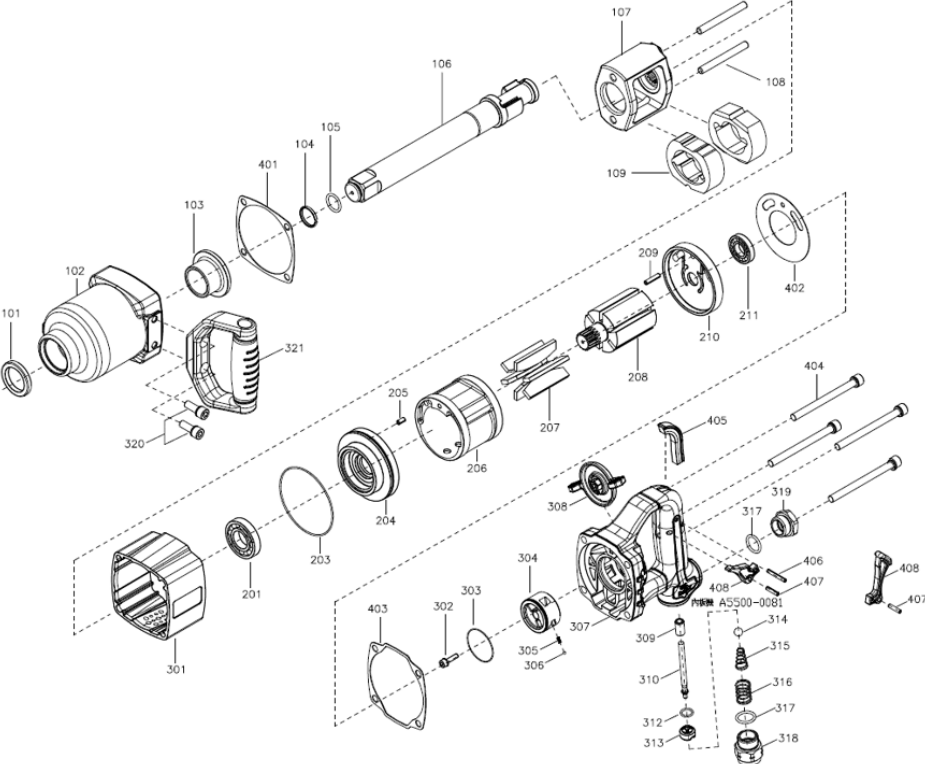

#505211, JAT-211, 1-inch Impact Wrench – exploded view

#505211, JAT-211, 1/2-inch Impact Wrench – parts list

#	Part No.	Description	Qty
101	JAT211-101	Oil Seal *	1
102	JAT211-102	Hammer Case *	1
103	JAT211-103	Anvil Bushing *	1
104	JAT211-104	Socket Retainer *	1
105	JAT211-105	O-Ring 17x2.6 mm *	1
106	JAT211-106	Anvil 1 in. *	1
107	JAT211-107	Hammer Cage *	1
108	JAT211-108	Hammer Pin *	2
109	JAT211-109	Hammer *	2
201	BB-R14	Ball Bearing R14 *	1
203	JAT211-203	O-Ring 75x2.65 mm *	1
204	JAT211-204	Front End Plate *	1
205	5301041	Spring Pin 5x10mm	1
206	JAT211-206	Cylinder	1
207	JAT211-207	Rotor Vane	6
208	JAT211-208	Rotor *	1
209	729538	Spring Pin 5x22mm	1
210	JAT211-210	Rear End Plate *	1
211	BB-R10	Ball Bearing R10 *	1
301	JAT211-301	Housing	1
302	JAT211-302	Screw M5x20L(3M 2353) *	1
303	JAT211-303	O-Ring 30x1 mm *	1
304	JAT211-304	Reverse Stem *	1
305	JAT211-305	Spring *	1
306	SB-3MM	Steel Ball Ø3mm *	1
307	JAT211-307	Top End Cap Assembly *	1
308	JAT211-308	Reverse Switch Assembly *	1
309	JAT211-309	Switch Bushing *	1
310	JAT211-310	Trigger Pin *	1
312	JAT126-104	O-Ring 7x2mm *	1
313	JAT211-313	Valve Seat *	1
314	JAT211-314	Wind Resistance Ball *	1
315	JAT211-315	Spring *	1
316	JAT211-316	Spring *	1

#	Part No.	Description	Qty
317	JAT222-317	O-Ring 17x2mm *	2
318	JAT211-318	Air Inlet PT 1/2in. *	1
319	JAT211-319	Air Inlet	1
320	F005678	Soc Hd Cap Screw M8x22	2
321	JAT211-321	Handle Assembly *	1
401	JAT211-401	Gasket	1
402	JAT211-402	Washer	1
403	JAT211-403	Gasket	1
404	JAT211-404	Soc. Hd. Cap Screw M8x100L(3M 2353)	4
405	JAT211-405	Trigger Pad *	1
406	F012101	Spring Pin 4x28mm *	1
407	F012103	Spring Pin 4x18mm *	2
408	JAT211-408	Inner Trigger *	1
	TS-152707	Hex Wrench 6mm (not shown)	1
	JAT211-HCK	Hammer Case Kit - #101,102,103	
	JAT211-AA	Anvil Kit - #104,105,106	
	JAT211-HK	Hammer Kit - #107,108(2),109(2)	
	JAT211-FEPK	Front End Plate Kit - #201,203,204	
	JAT211-REPK	Rear End Plate Kit - #208,210,211	
	JAT211-TECK	Top End Cap Kit - #302,303,304,305,306,307,308,309	
	JAT211-AIK	Air Inlet Kit - #310,312,313,314,315,316,317(2),318	
	JAT211-SHK	Side Handle Kit - #320(2),321	
	JAT211-TK	Trigger Kit - #405,406,407,408	

* These parts are only provided in the larger kit or assembly.