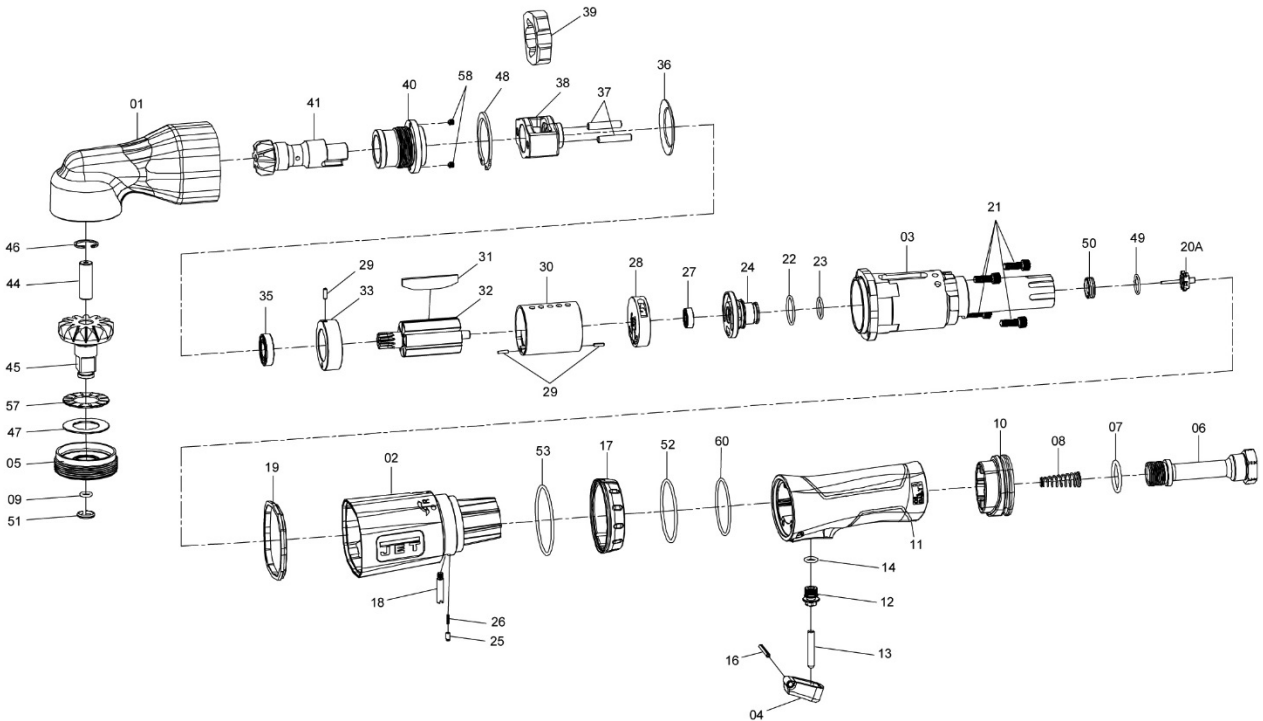

1/2" Right Angle Impact Wrench

#505124, JAT-124

Operation & Parts Manual

M-505124

Edition 1

02/2015

Stock No.:

Serial No.:

#505124, JAT-124, 1/2-inch Impact Wrench – exploded view

#505124, JAT-124, 1/2-inch Impact Wrench – parts list

Index	Part No.	Description	Qty
1	JAT124-01	Hammer case	1
2	JAT124-02	Housing	1
3	JAT124-03	Motor housing	1
4	JAT124-04	Trigger	1
5	JAT124-05	Lock ring	1
6	JAT124-06	Air inlet	1
7	JAT124-07	O-Ring NBR ø18.8x1.9	1
8	JAT124-08	Spring	1
9	JAT124-09	O-Ring P6 NBR ø5.8x1.9	1
10	JAT124-10	Exhaust deflector	1
11	JAT124-11	Handle	1
12	JAT124-12	Bushing	1
13	JAT124-13	Throttle valve plunger	1
14	JAT124-14	O-Ring P7 NBR ø6.8x1.9	1
16	JAT124-16	Spring pin ø3x22	1
17	JAT124-17	Air regulator dial	1
18	JAT124-18	Pin	1
19	JAT124-19	Gasket	1
20A	JAT124-20A	Throttle valve assembly	1
21	JAT124-21	Screw M5x0.8x16 SCM435	4
22	JAT124-22	O-Ring S20 NBR ø19.5x1.5	1
23	JAT124-23	O-Ring S14 NBR ø13.5x1.5	1
24	JAT124-24	Reverse valve	1
25	JAT124-25	Pin	1
26	JAT124-26	Spring	1
27	BB-696ZZ	Bearing 696ZZ	1

Index	Part No.	Description	Qty
28	JAT124-28	Rear end plate	1
29	JAT124-29	Spring pin ø2.5x8 SK7	3
30	JAT124-30	Cylinder	1
31	JAT124-31	Rotor vane	7
32	JAT124-32	Rotor	1
33	JAT124-33	Front end plate	1
35	JAT124-35	Bearing 6901ZZ	1
36	JAT124-36	Washer	1
37	JAT124-37	Hammer pin	2
38	JAT124-38	Hammer cage	1
39	JAT124-39	Hammer	1
40	JAT124-40	Bushing	1
41	JAT124-41	Work spindle	1
44	JAT124-44	Pin	1
45	JAT124-45	Anvil, standard 1/2in.	1
46	JAT124-46	Retainer R-17	1
47	JAT124-47	Thrust washer AS2035	1
48	JAT124-48	Retainer IRTW-40	1
49	JAT124-49	O-Ring NBR ø12.6x1.3	1
50	JAT124-50	Throttle valve seat	1
51	JAT124-51	Socket retainer	1
52	JAT124-52	O-Ring NBR ø43.8x2.4	1
53	JAT124-53	O-Ring NBR 46.5x2.3	1
57	JAT124-57	Needle bearing AXK2035	1
58	JAT124-58	Screw M4x0.7x4LSCM435	2
60	JAT124-60	Gasket	1