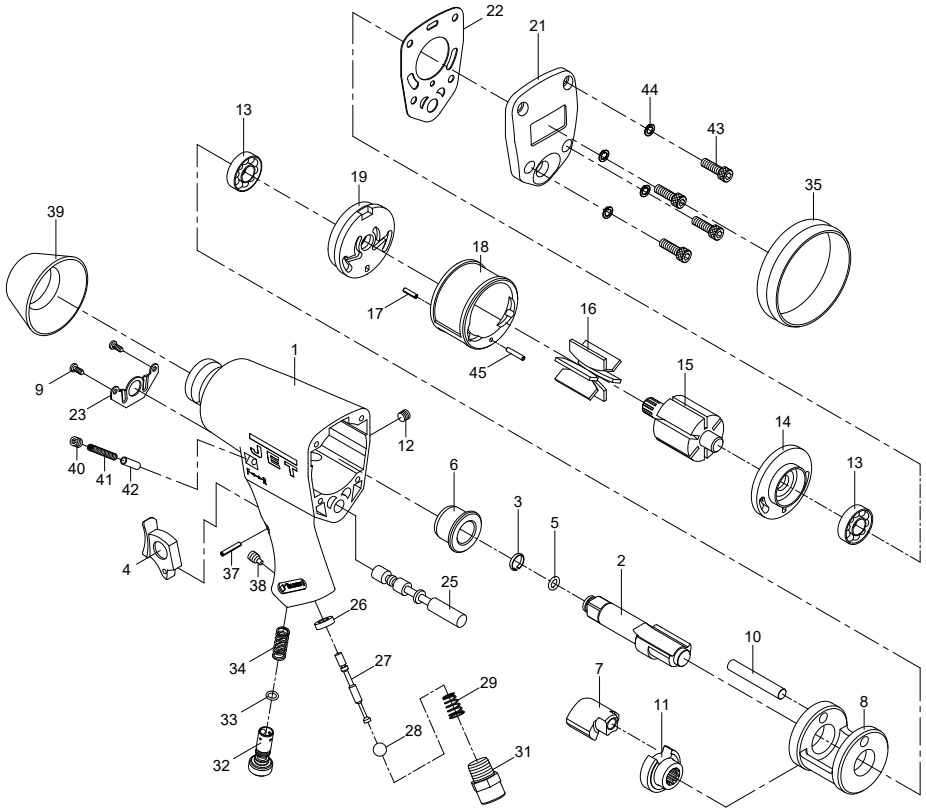

1/2" Pneumatic Impact Wrench

#505102, JAT-102

Operation & Parts Manual

M-505102

Edition 3

11/2018

Stock No.:
Serial No.:
Purchased from:
Date purchased:

JET
427 New Sanford Road
LaVergne, TN 37086
Ph.: 800-274-6848
www.jettools.com

Copyright © 2015 JET

#505102, JAT-102, 1/2-inch Impact Wrench – exploded view

#505102, JAT-102, 1/2-inch Impact Wrench – parts list

Index	Part No.	Description	Qty
1	JAT102-01	Motor housing	1
2	40302	Anvil 1/2in.	1
3	40303	Socket retainer	1
4	40304	Trigger	1
5	40305	O-Ring 6.5x2mm	1
6	40306	Anvil bushing	1
7	40307	Hammer dog	1
8	40308	Hammer cage	1
9	JAT102-09	Screw M3x8L	2
10	40310	Hammer pin 8x52.6L	1
11	40311	Drive cam	1
12	40312	Screw M8x8L	1
13	BB-6001VV	Ball bearing 6001	2
14	40314	Rear end plate	1
15	40315	Rotor	1
16	40316	Rotor vane	6
17	40317-13	Spring pin 3x12L	2
18	40318	Cylinder	1
19	40319A	Front end plate	1
21	JAT102-21	Rear cover	1
22	40322	Rear gasket	1

Index	Part No.	Description	Qty
23	40323	Exhaust deflector	1
25	40325	Reverse valve	1
26	40326	Valve seat	1
27	40327	Valve stem	1
28	SB-3/8	Steel ball 3/8in.	1
29	40329	Spring	1
31	40331	Air inlet	1
32	40332	Air regulator	1
33	40333	O-Ring 8x2	1
34	40329-12	Spring	1
35	40335	Rubber collar	1
37	40337	Spring pin 3x18L	1
38	40334A	Screw M5x7L	1
39	40339	Nose guard	1
40	40340	Screw M5x5L	1
41	40341	Spring	1
42	40342	Pin	1
43	40343	Screw M5x16L	4
44	TS-2361051	Spring washer M5	4
45	AH-3X	Spring pin 3x16L	1