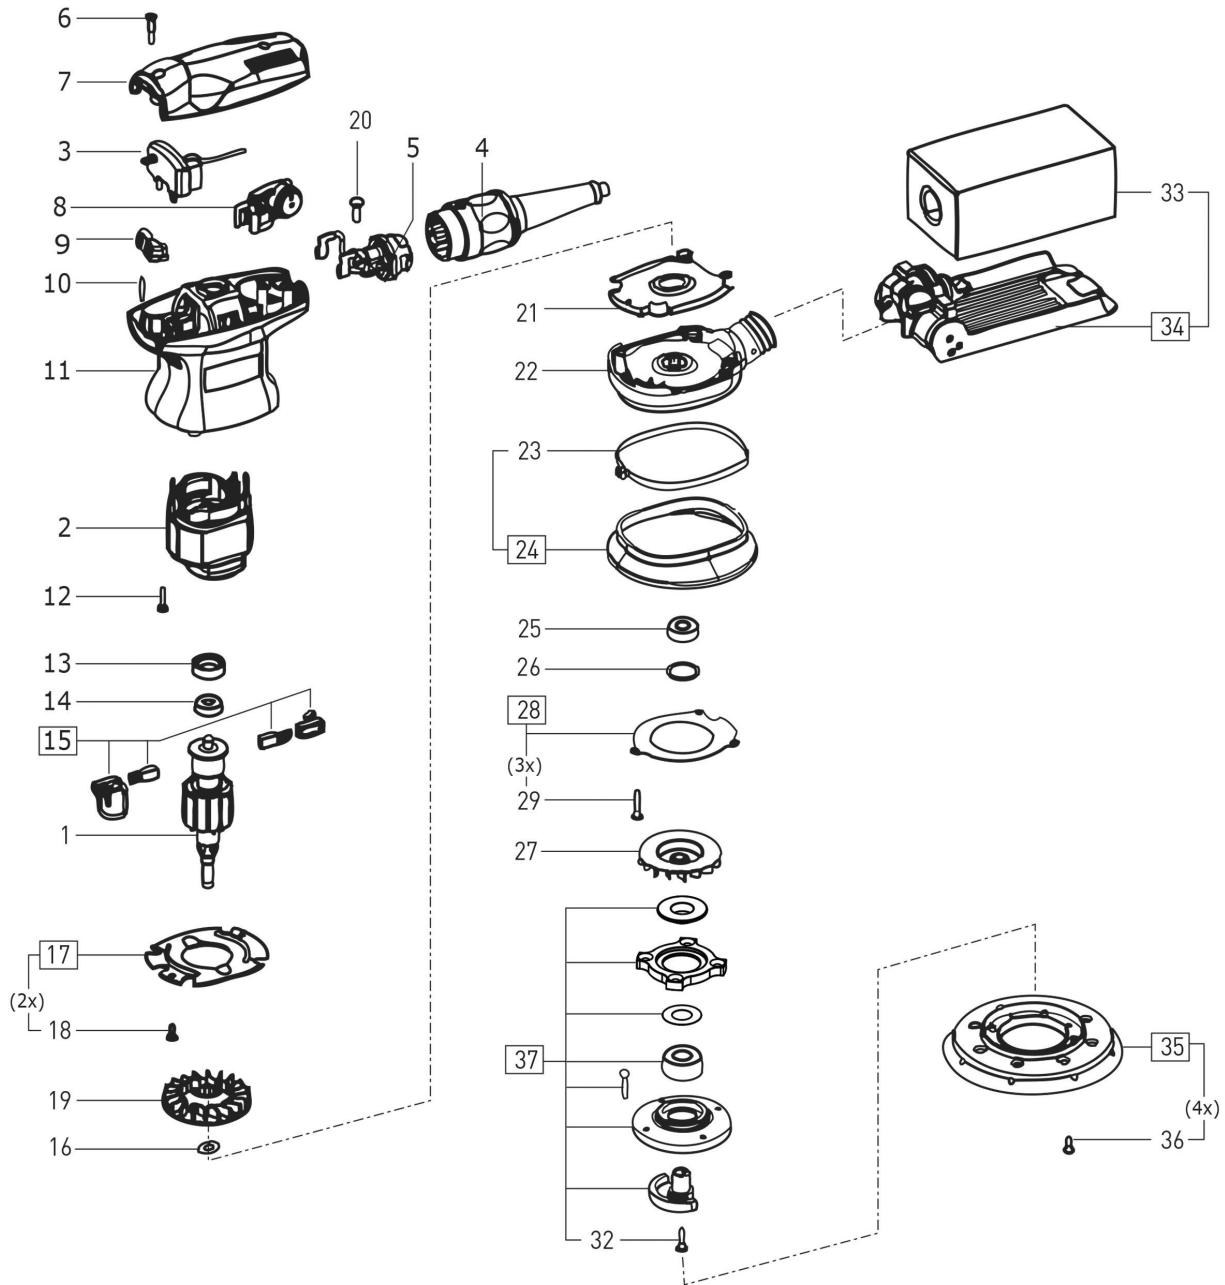

500469 - ETS 125 EQ 120V

Pos	Part No.	Description	Quantity
1	493924	Armature 120V	1
1	493923	Armature 230 V	1
2	489526	Field assembly	1
2	489211	Field assembly 230 V	1
2	495800	Field assembly	1
3	488631	Switch modul	1
4	---	See catalogue	1
4	---	See catalogue	1
5	489742	Socket housing 110 - 240V	1
5	489925	Socket housing 230 V	1
6	228725	Raised-head screw 3,5 x 25 mm	2
7	491607	Cap EQ	1
7	491608	Cap Q	1
8	489498	Electronic 120V	1
8	488630	Control electronics 230 V	1
8	495367	Electronic	1
9	450967	Switching jack	1
10	223518	Cylinder pin	2
11	463618	Motor housing EQ	1
11	463619	Motor housing Q	1
12	228584	Raised-head screw 3,5 x 14 mm	2
13	450508	Rubber ring	1
14	228672	Ball bearing	1
15	490714	Brush holder Pair, 230 V/machine production after 2000	1
16	400884	Shim ring	1
17	489522	Air guide washer	1
17	489213	Air guide washer	1
18	219031	Raised-head screw 3,5 x 10 mm	2
19	469328	Fan	1
20	219031	Raised-head screw 3,5 x 10 mm	2
21	467992	Inlays	1
22	469583	Bearing cover	1
23	453707	Clamping strap	1
24	489190	Collar	1
25	401525	Ball bearing	1
26	204471	Snap ring	1
27	10028628	Aspirator	1
28	489185	Plate	1
29	400528	Raised-head screw 4,0 x 30 mm	3
32	400290	Raised-head screw M4 x 12	1
33	---	See catalogue	1
34	489129	Turbo filter bag set TFS - RS 400	1
35	---	See catalogue	1
36	401063	Cheese-head screw	4
37	500493	Bearing flange	1