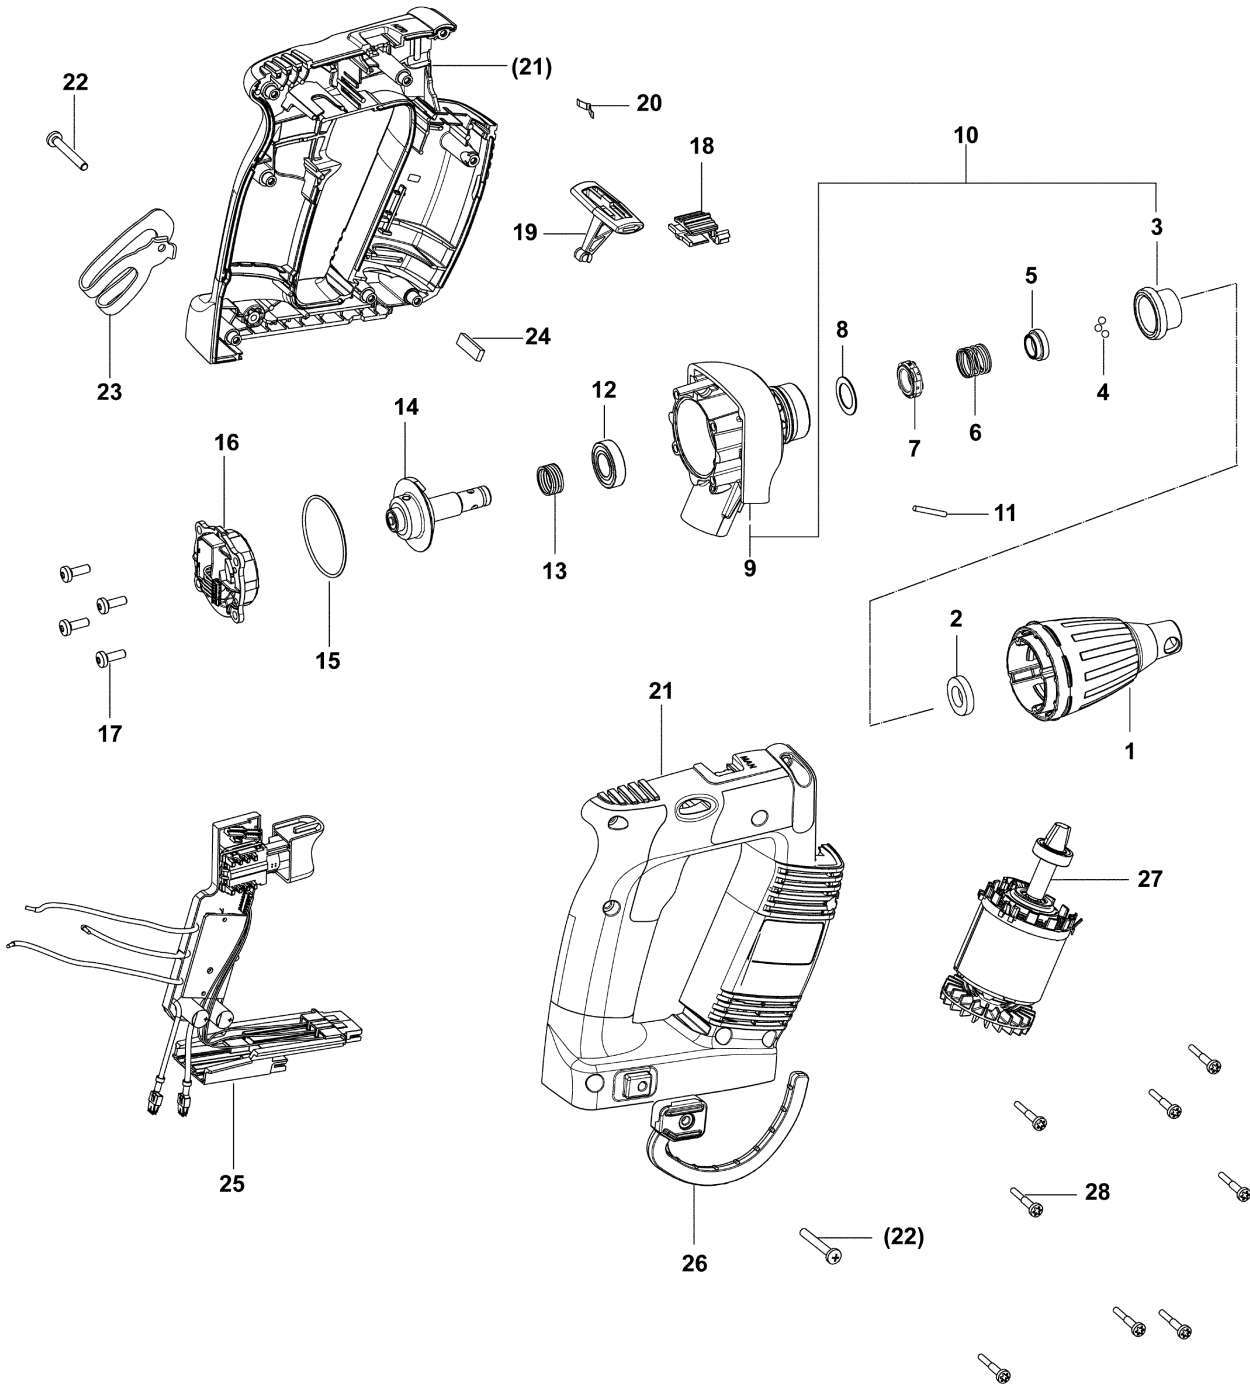

500420 - DWC 18-450

Pos	Part No.	Description	Quantity
1	767822	Depth stop	1
2	473231	Felt washer	1
3	477767	Sleeve	1
4	614484	Ball	3
5	477092	Sleeve	1
6	472940	Spring	1
7	496827	Felt washer	1
8	761529	Compensating washer	1
9	767818	Gear housing	1
10	769372	Gear housing	1
11	478178	Cylinder pin	1
12	477292	Ball bearing	1
13	476613	Pressure spring	1
14	767846	Output shaft	1
15	761594	O-ring	1
16	767845	Electronic	1
17	400647	Raised-head screw M4 x 12	4
18	767836	Slide	1
19	767835	Despatcher	1
20	457753	Plate spring	1
21	767918	Housing	1
22	701232	Raised-head screw	2
23	475437	Clamp	1
24	475515	Solenoid	1
25	720934	Electronic	1
26	767838	Hook	1
27	705551	Motor	1
28	473901	Raised-head screw 3,5 x 22 mm	8
29	203850	Gear	1
9999	xxx	No longer available	1
105	10026884	Spring	1
106	10017724	Depth stop	1
107	496332	Slide	1
108	496331	Lever	1
109	473679	Holder	1
110	400584	Raised-head screw 3,5 x 16 mm	4